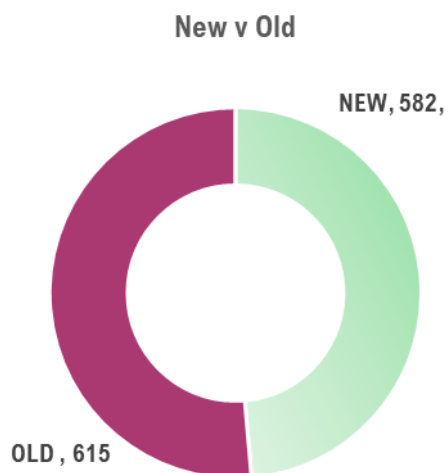

Section 1. Project overview

Number of estates receiving upgrade – 54

Housing new cameras versus old

Number of cameras at the start of the project – **615**

Number of cameras newly installed, currently – **582**