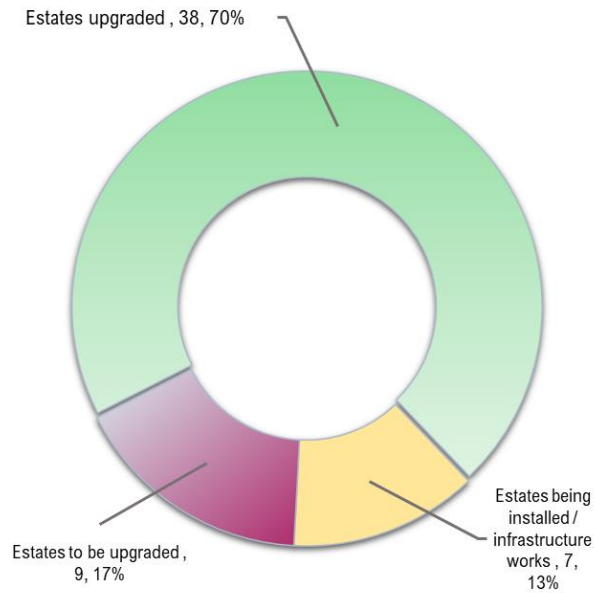

Section 1. Project overview

Number of estates receiving upgrade – 54

Housing new cameras versus old

Number of cameras at the start of the project – **615**

Number of cameras newly installed, currently – **582**