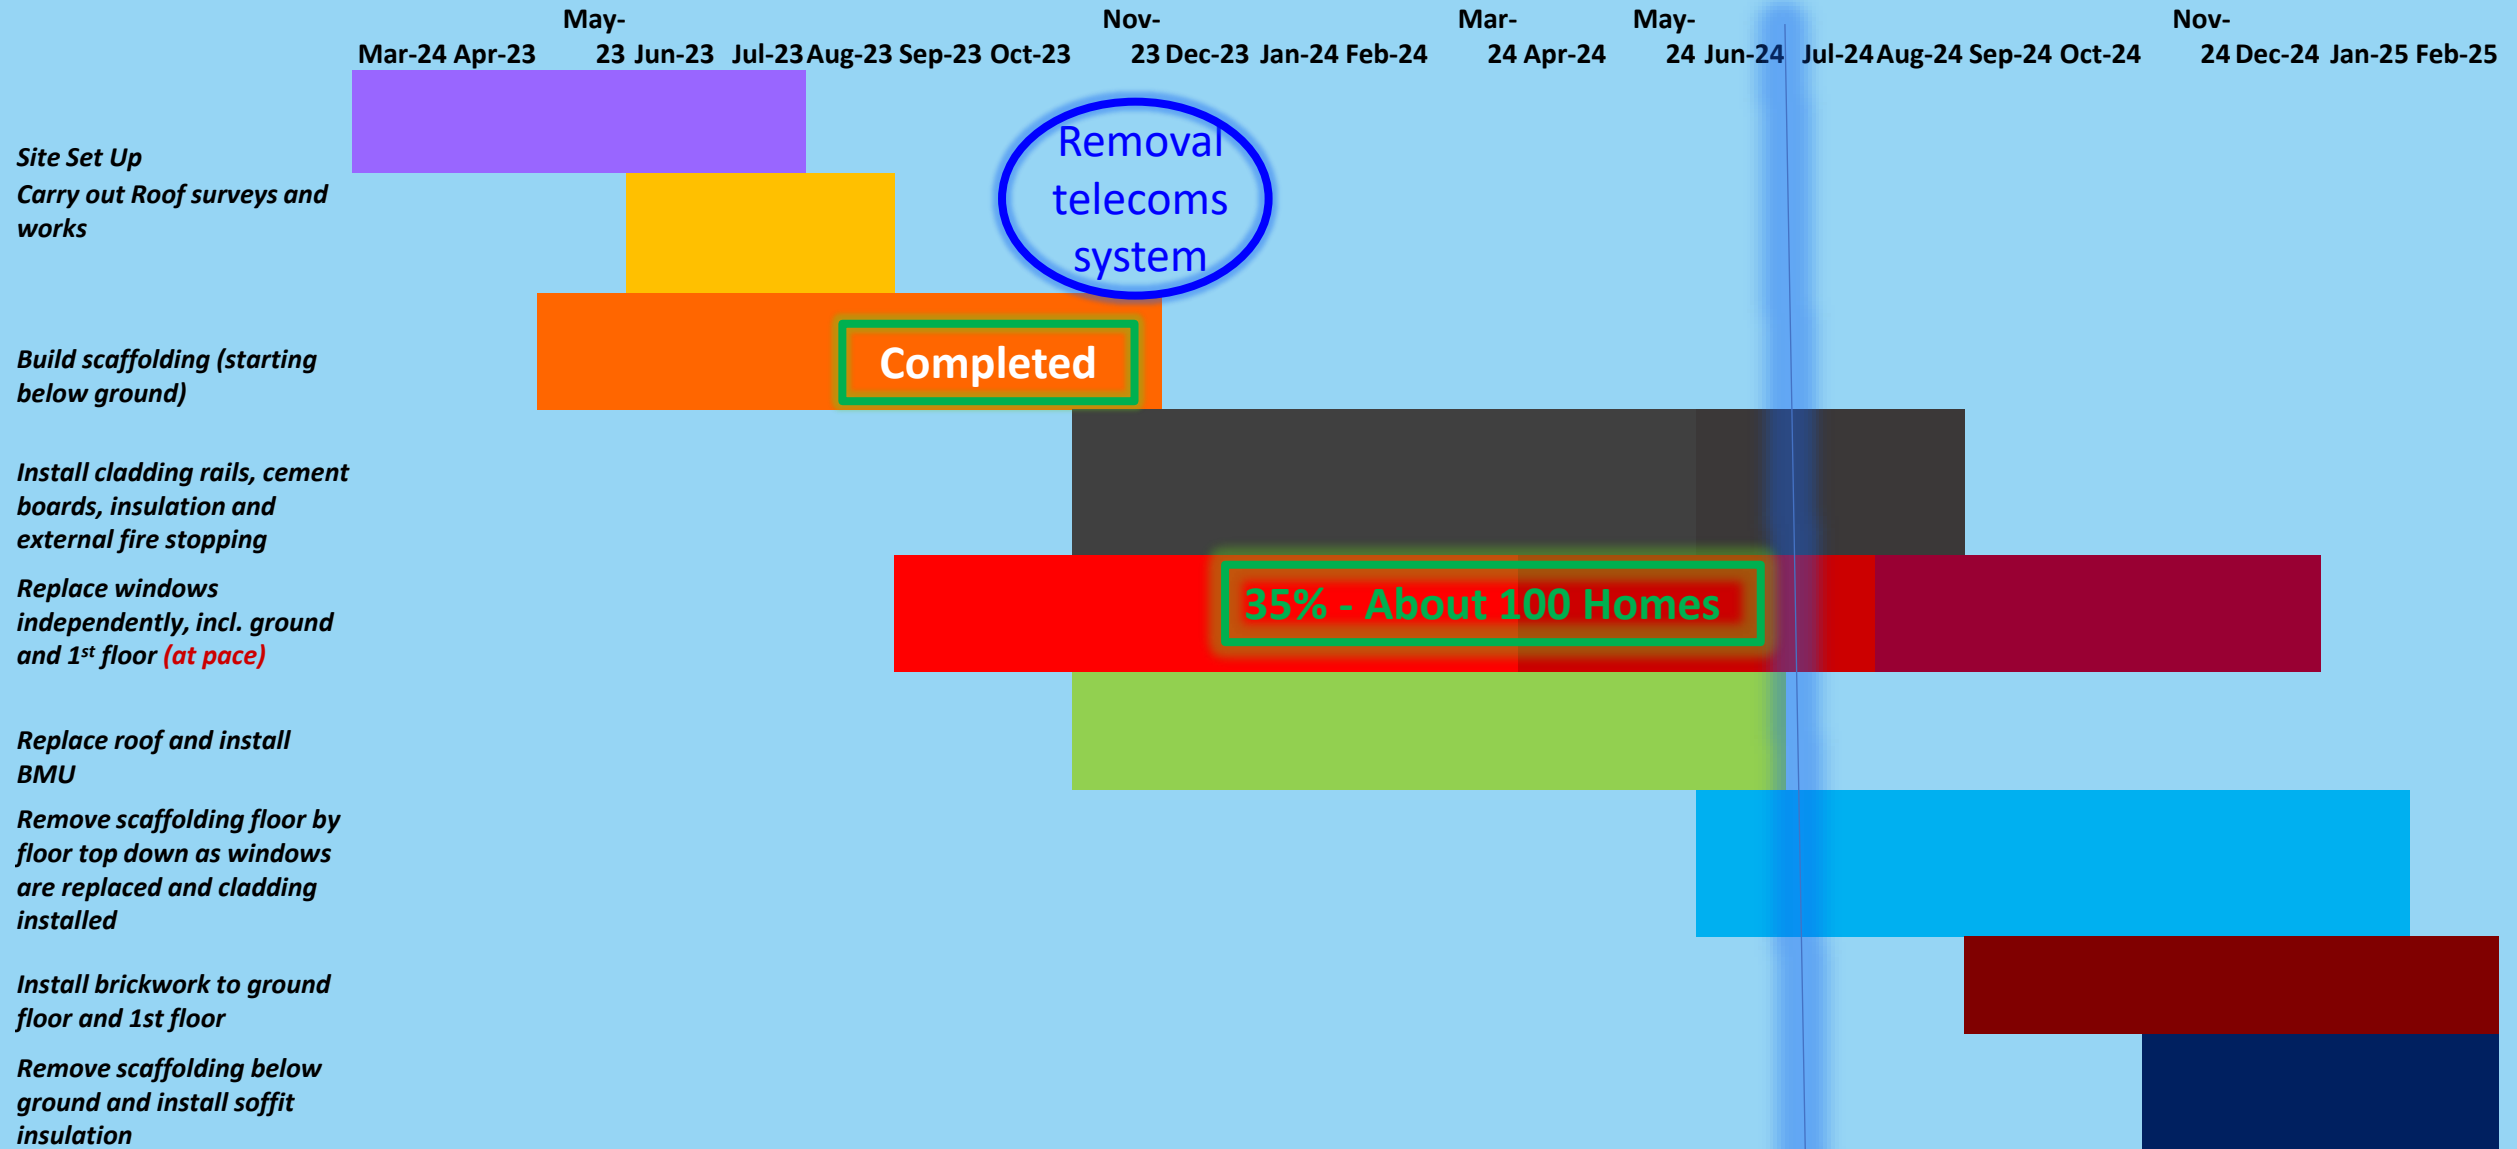

Where are we? - High Level Programme for Dorney & Burnham Towers (subject to change)