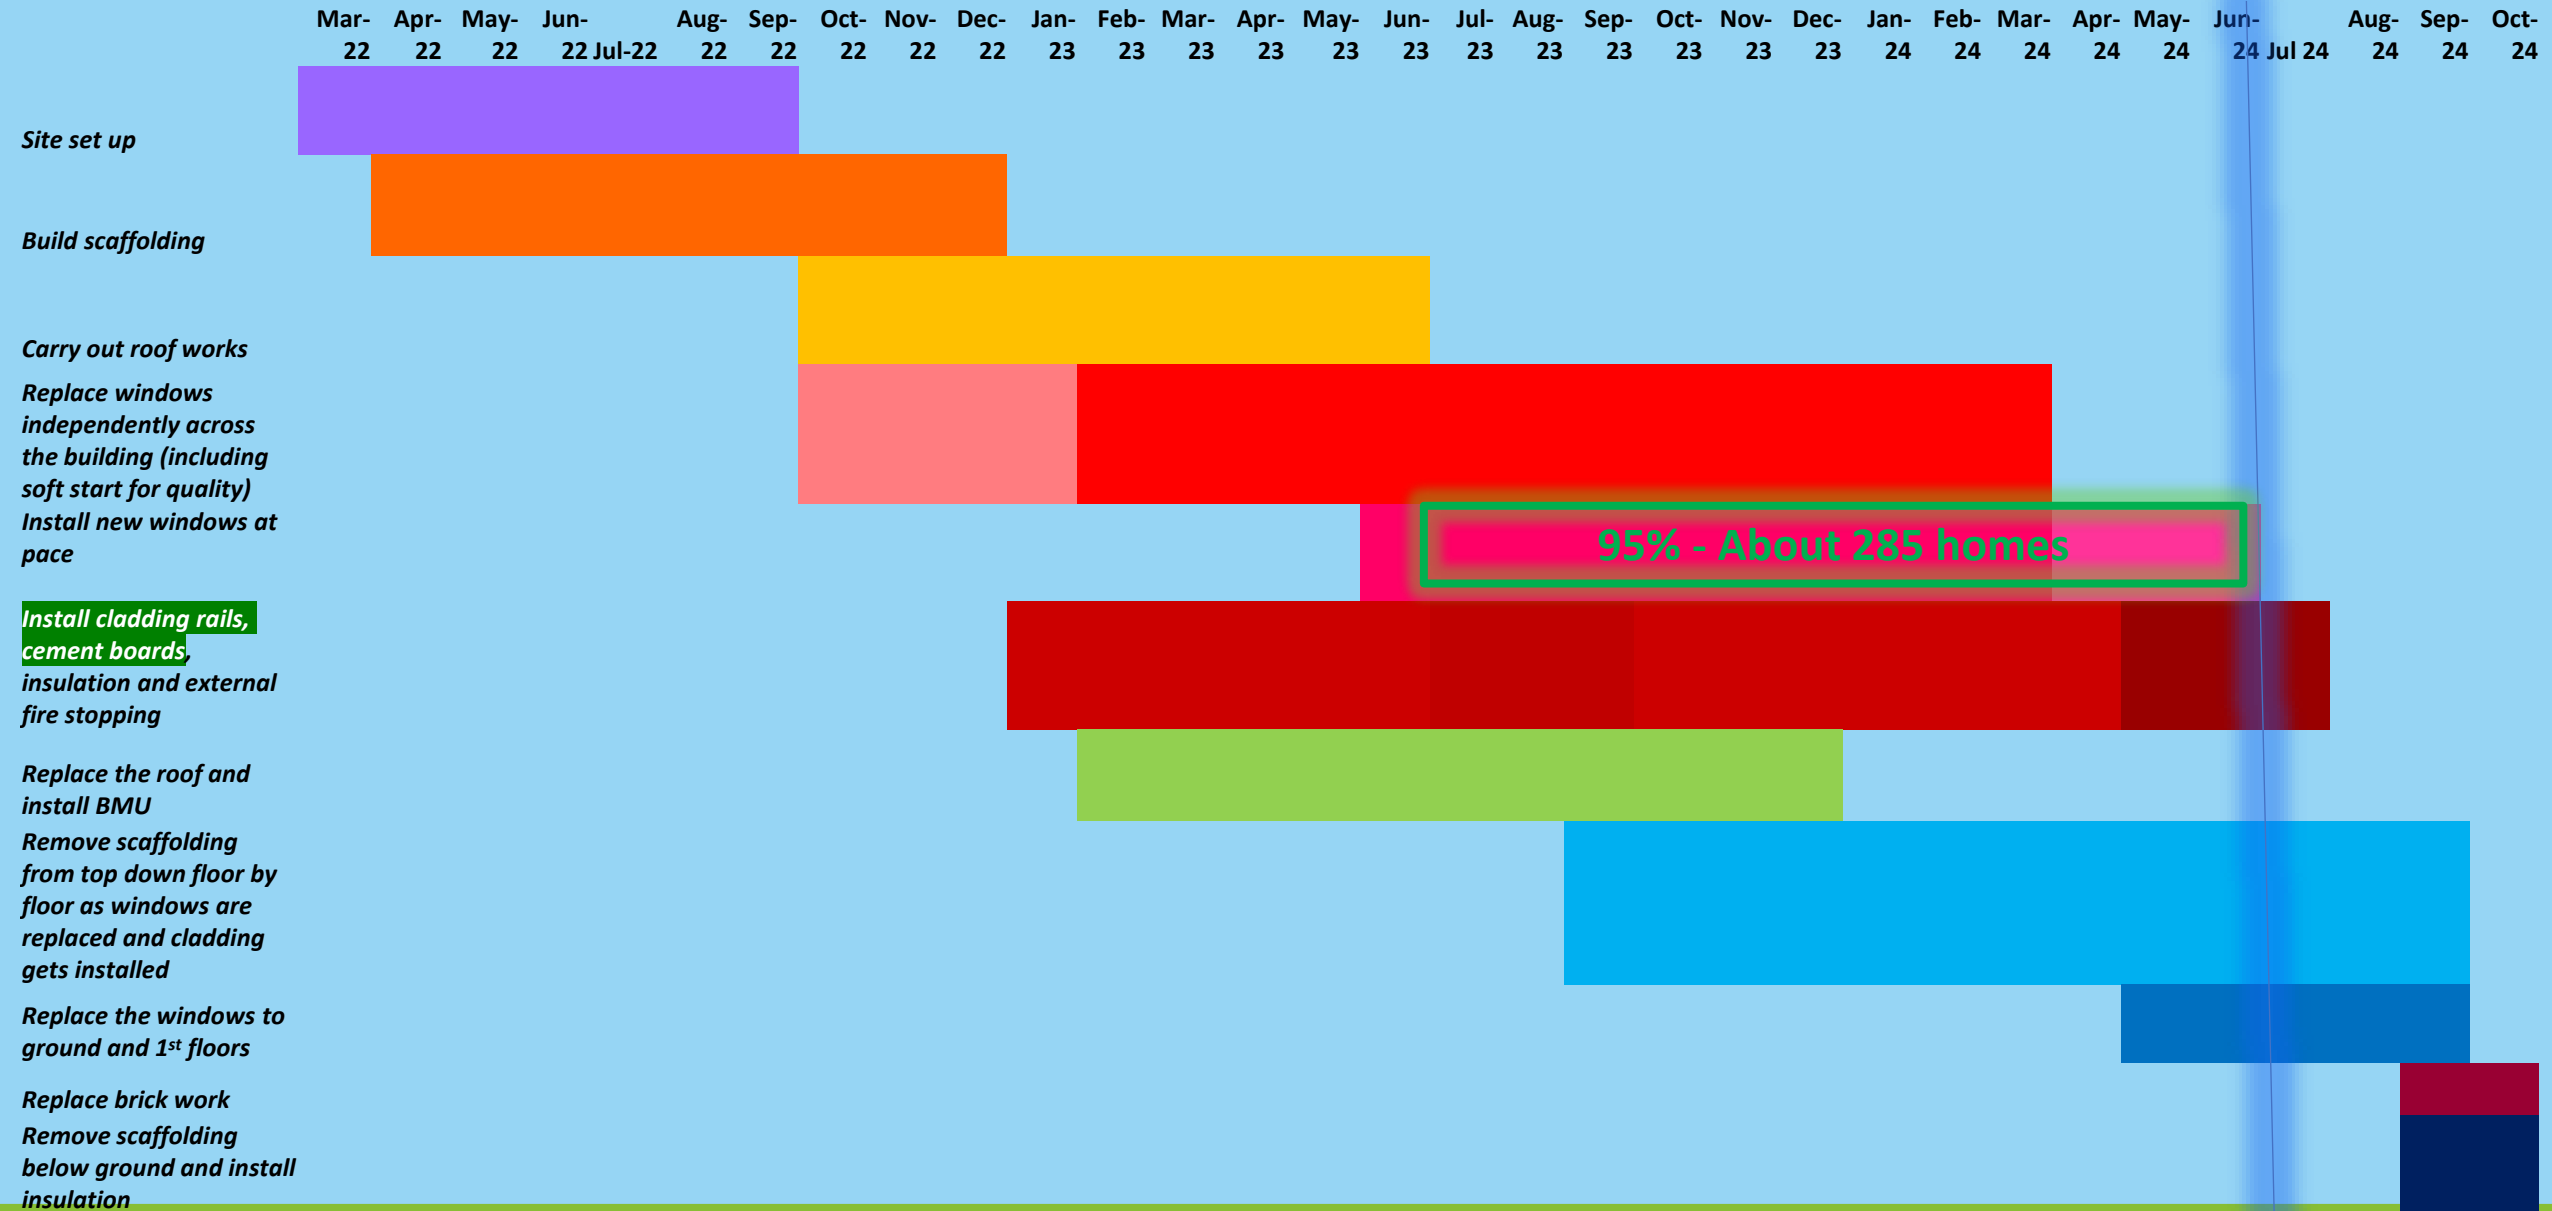

Where are we? - High Level Programme for Bray and Taplow Towers (subject to change)