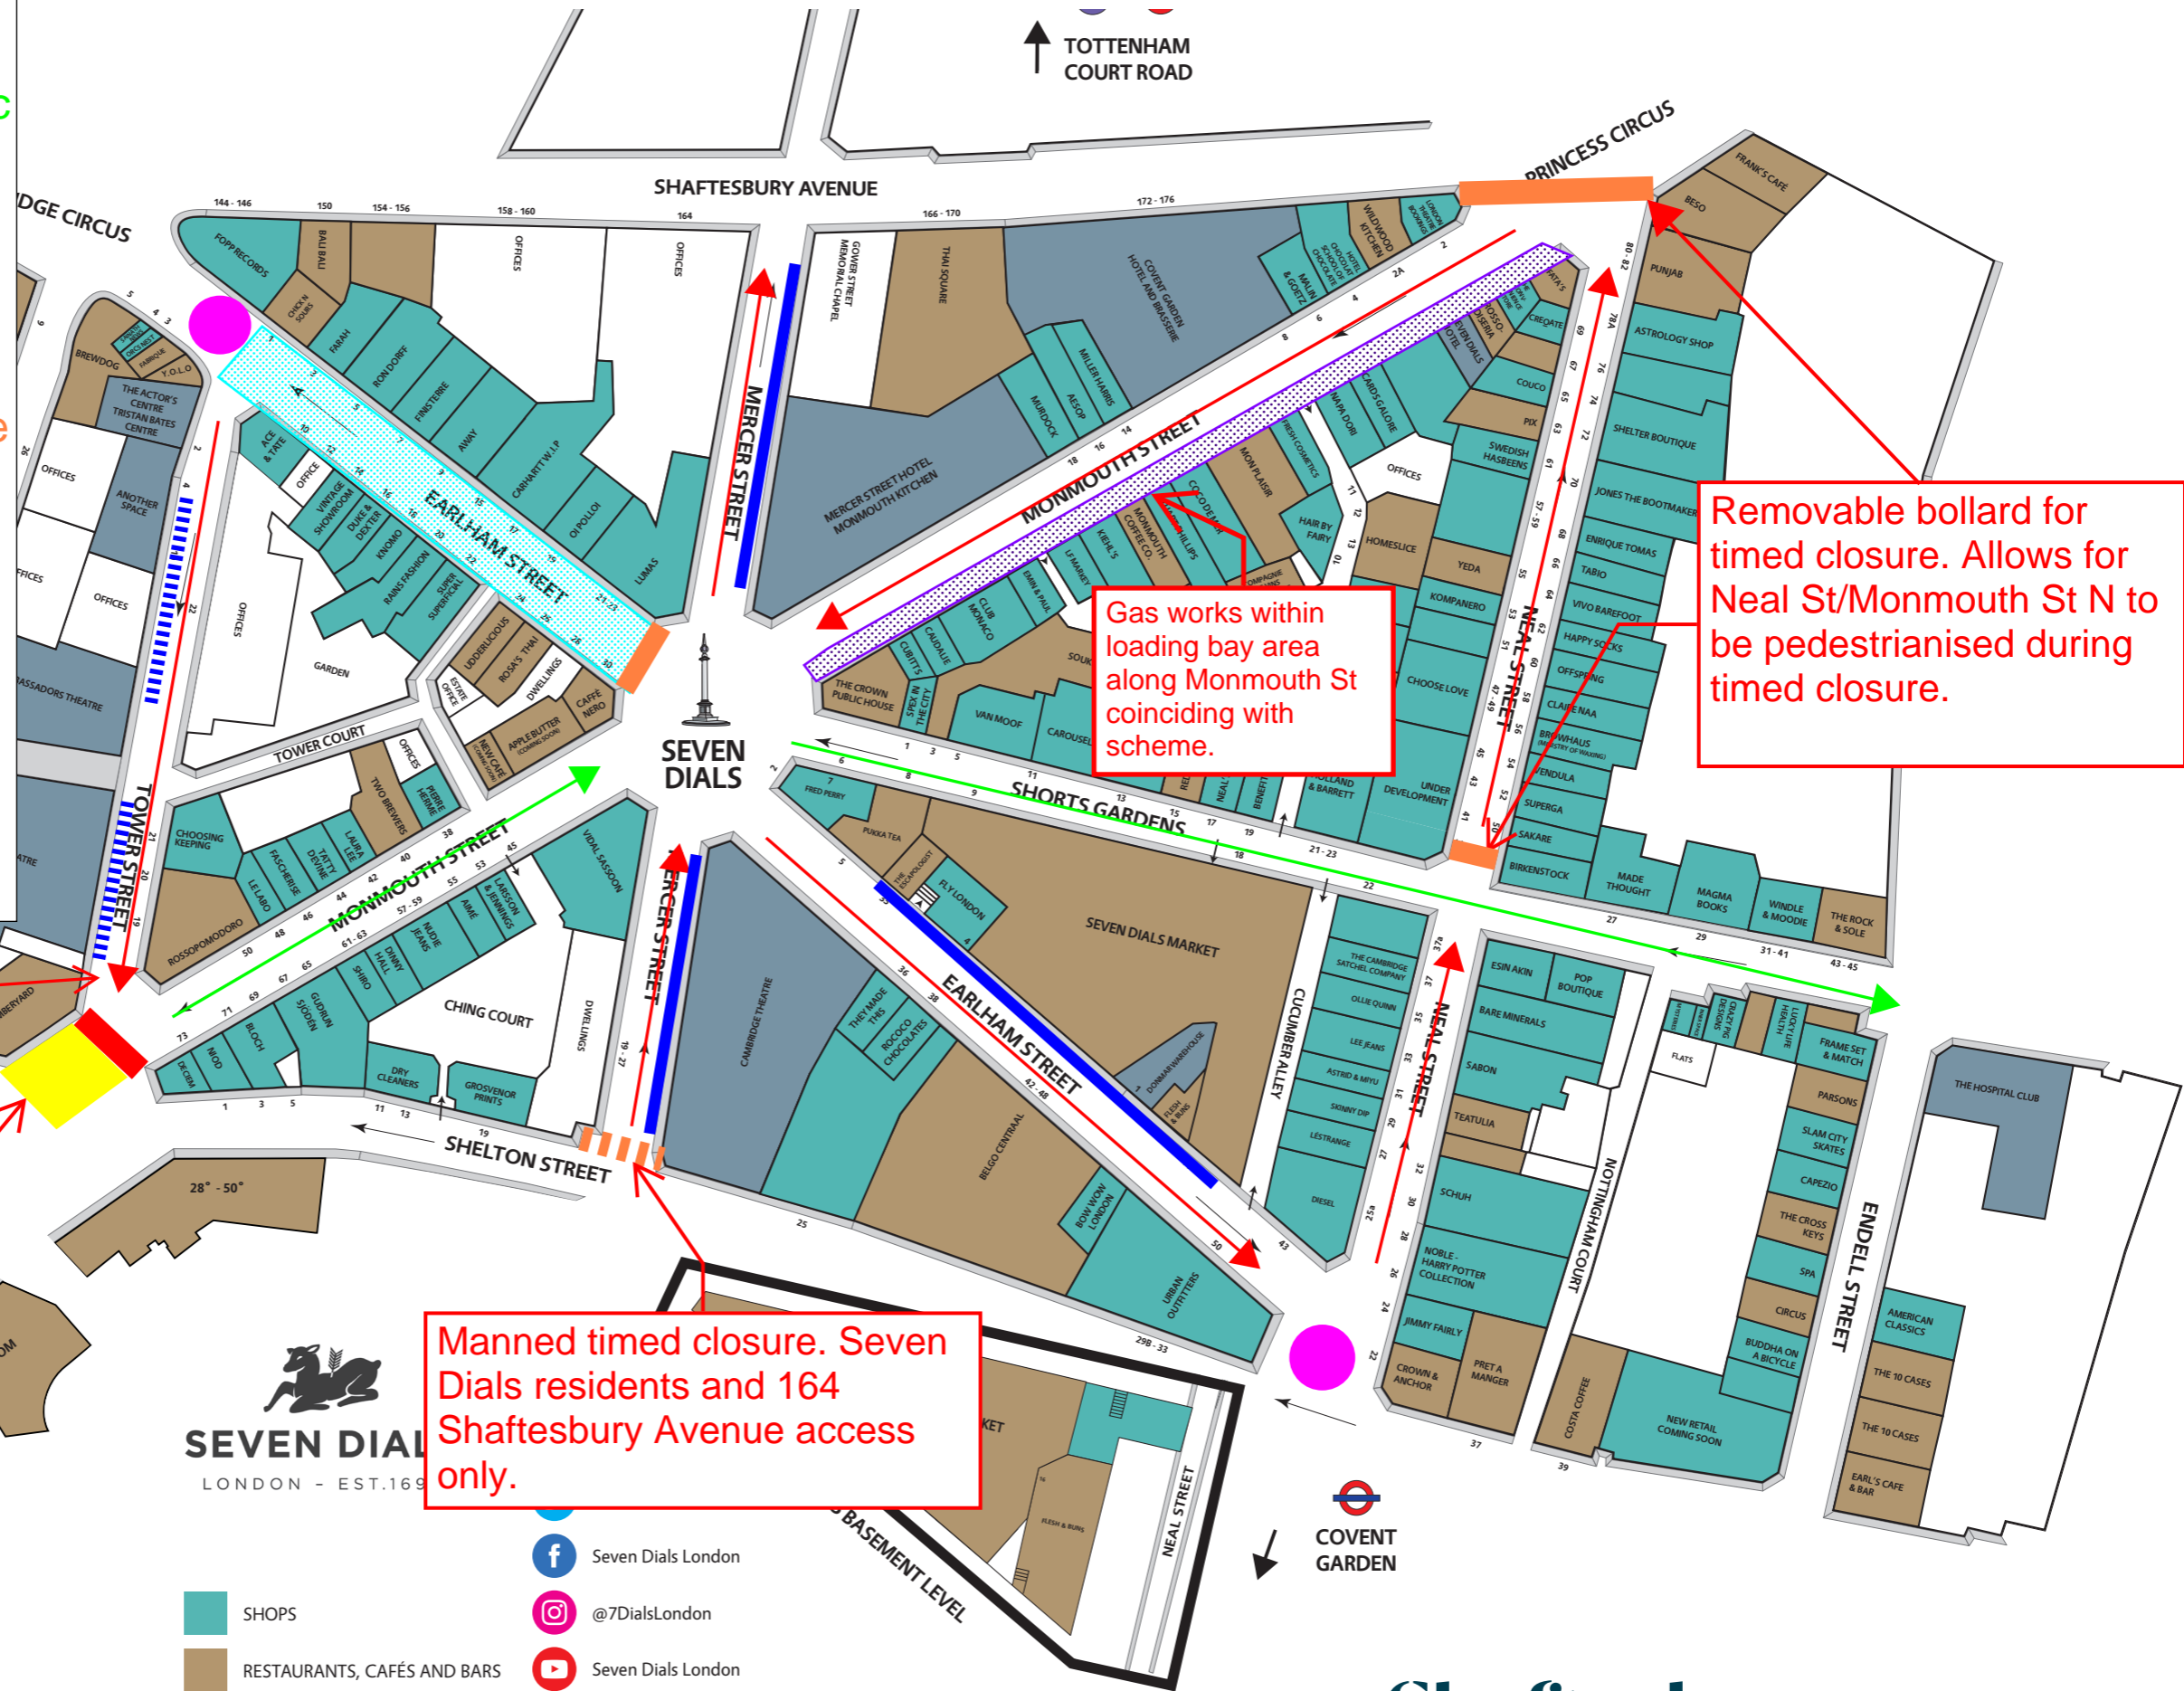

Seven Dials Scheme - Timed closure (10:00-18:00, 7 days a week)

- Monmouth St North Gasworks

Legend

- Direction of traffic
- Reversed direction of traffic
- Existing road closure
- Permanent road closure
- Timed road closure
- Manned timed road closure
- Resident parking locations
- Resident parking locations outside of timed closure (8 bays)
- Gas works
- Market stall area during timed closure

Gas works within loading bay area along Monmouth St coinciding with scheme.

Removable bollard for Neal St/Monmouth St N to be pedestrianised during timed closure.

Vehicle access to Tower St outside of timed closure.

Space for Pocket park, cycle docks and DBH designated area.

Manned timed closure. Seven Dials residents and 164 Shaftesbury Avenue access only.

LEICESTER SQUARE

- SHOPS
- RESTAURANTS, CAFÉS AND BARS
- THEATRES, HOTELS, GYMS, MEMBERS CLUBS