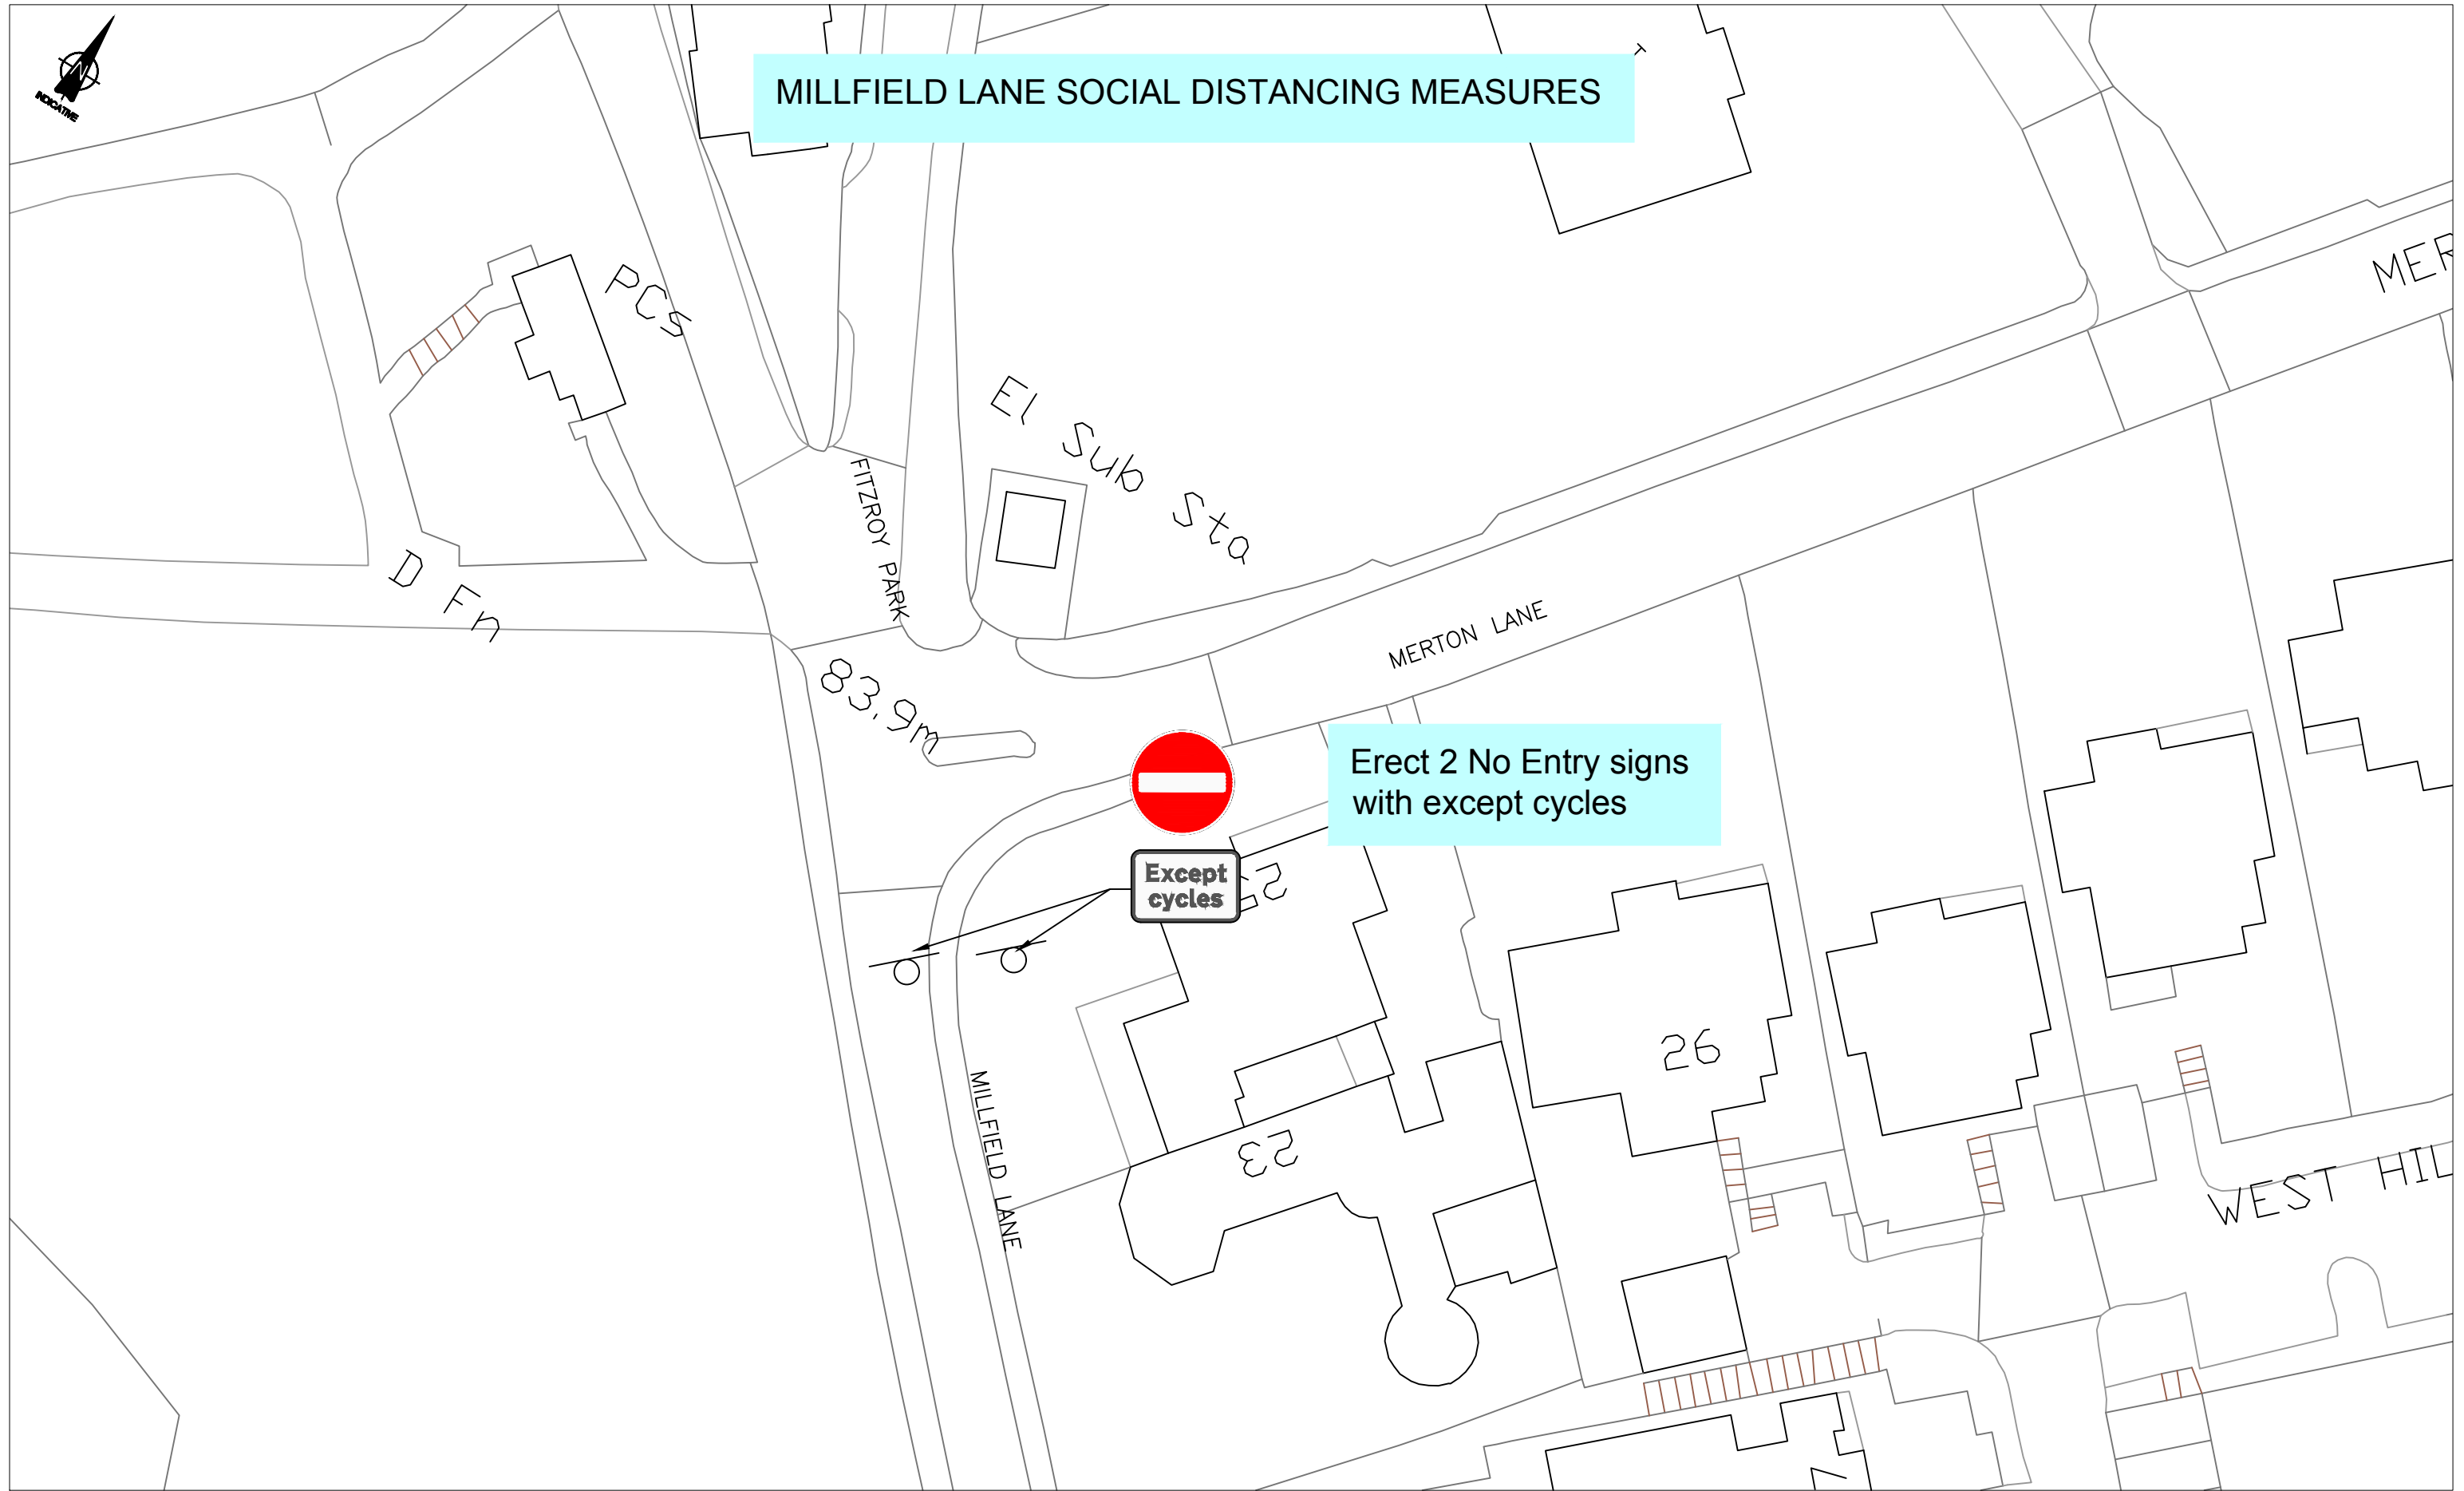

MILLFIELD LANE SOCIAL DISTANCING MEASURES

Project
SOCIAL_DISTANCING_MEASURES

Drawing Title
MILLFIELD_LANE_UPPER_SECTION

Rev	By	Date	Amendments

Scale	Date
Drawn By	File Ref
Checked By	Dwg Name
Drawing Location	
Drawing Number	Rev.
MILLFIELD_2	