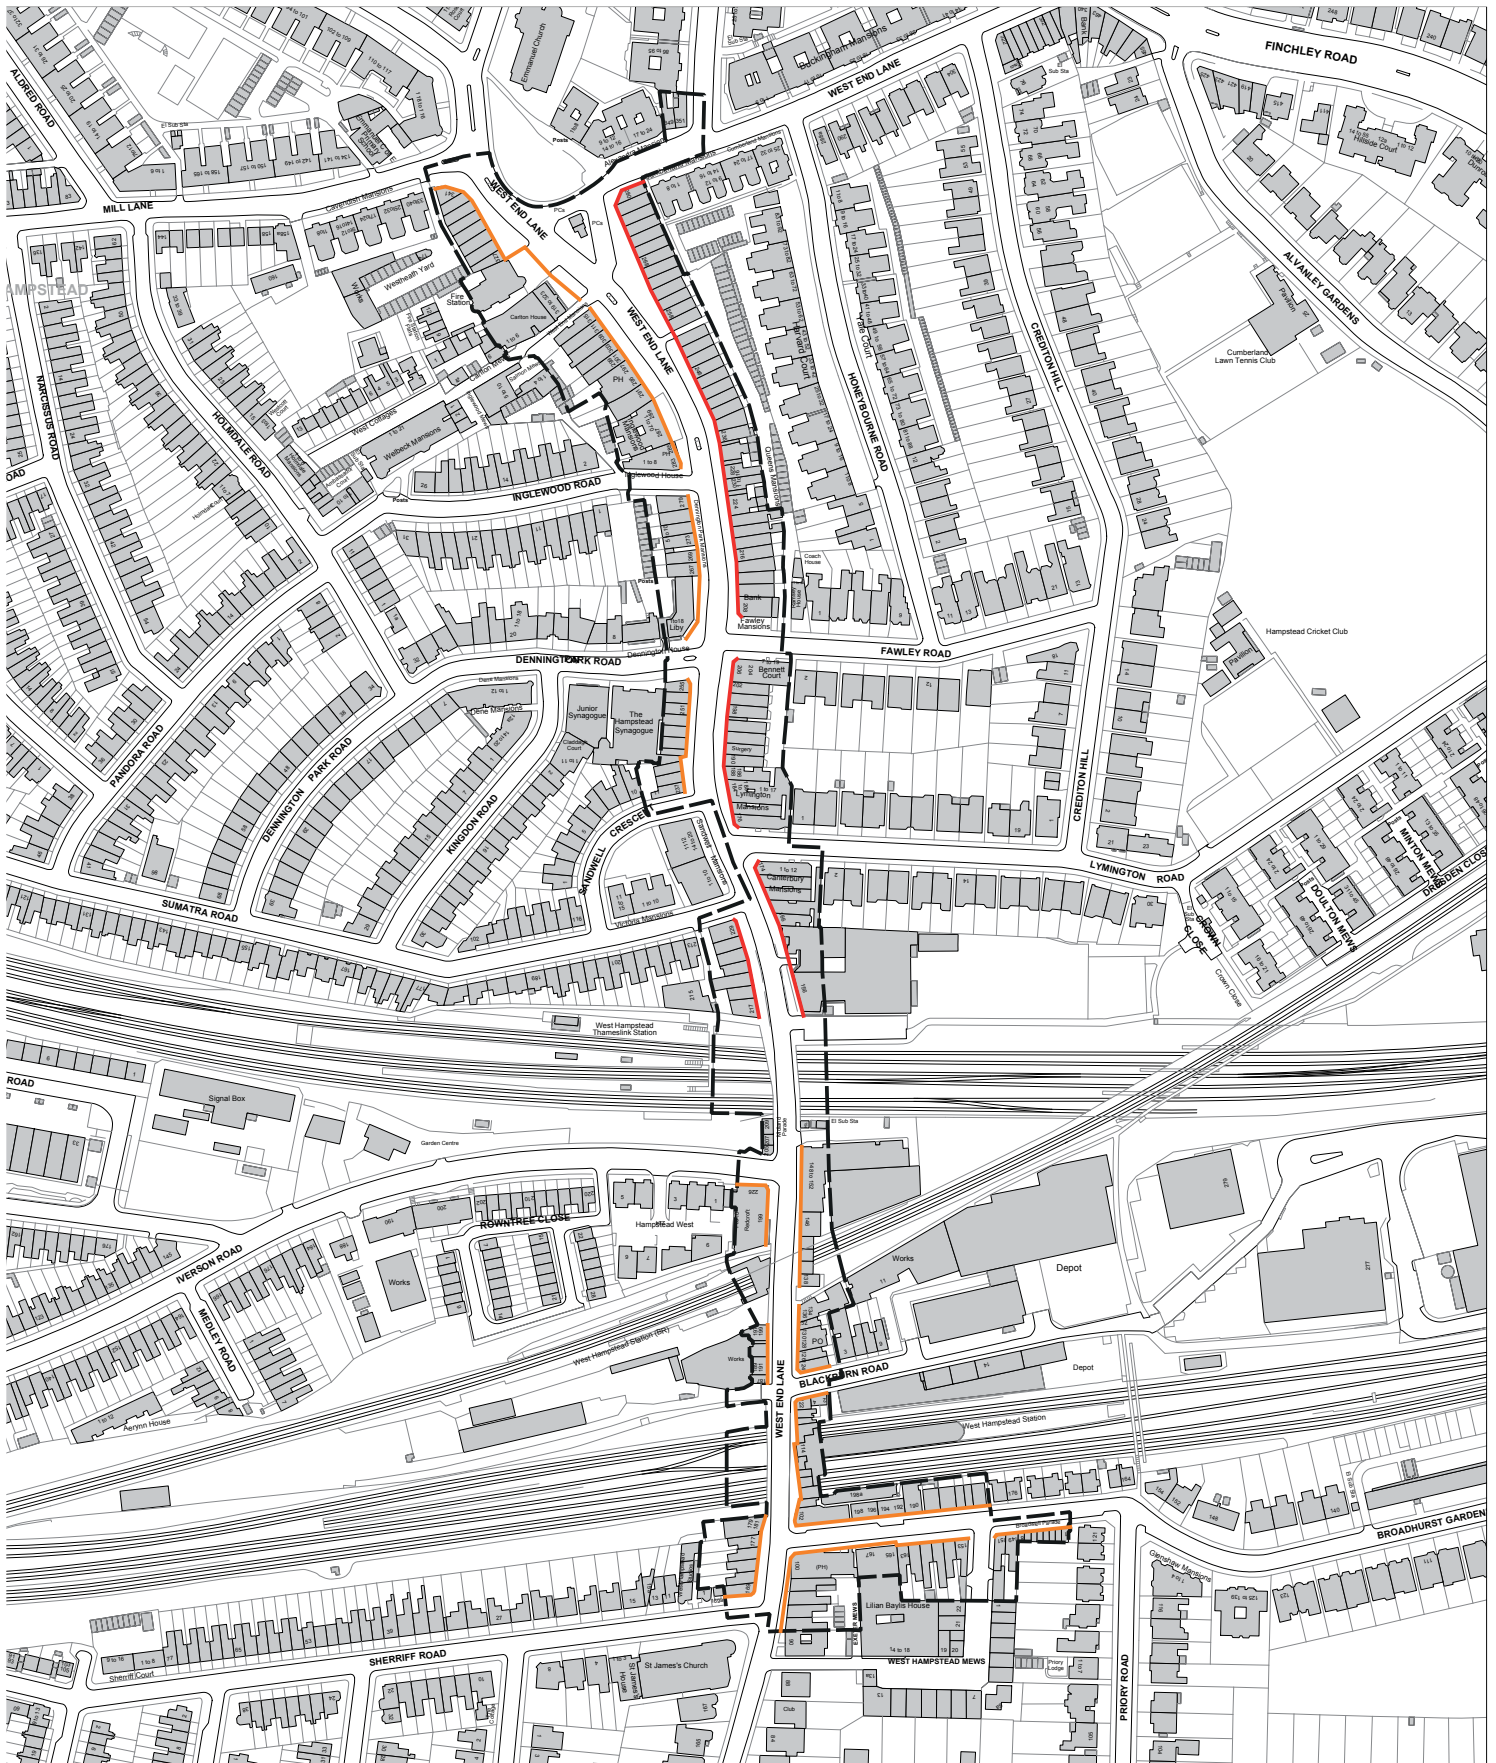

- Primary Frontage, Secondary Frontage
- Town Centre Boundary

West Hampstead Town Centre