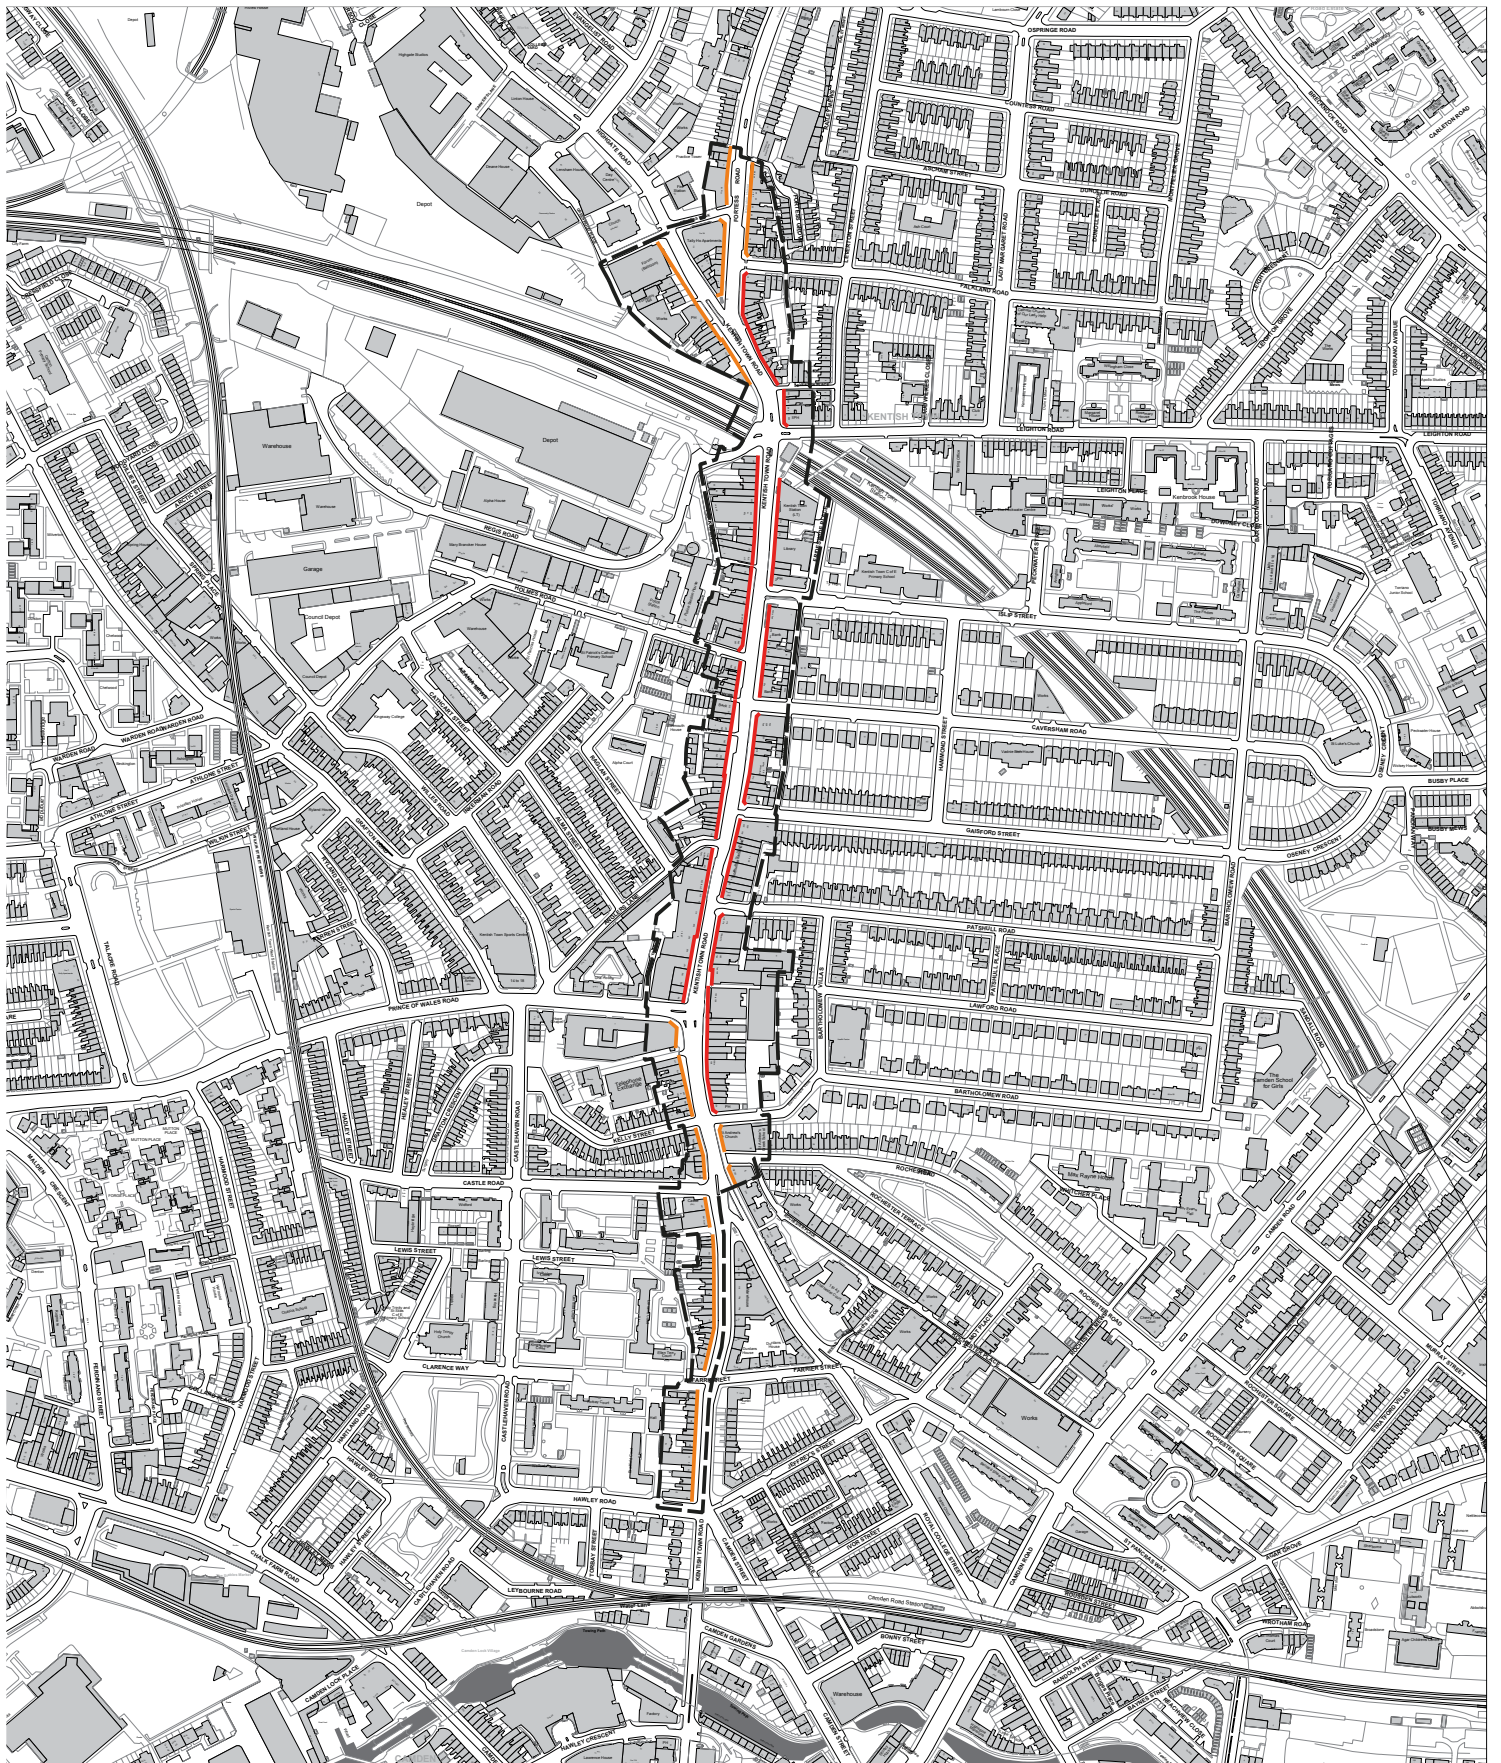

Camden Town Town Centre

- Primary Frontage (north), Primary Frontage (south)
- Secondary Frontage, Sensitive Frontage
- Town Centre Boundary
- WESTMINSTER Borough boundary

Produced by the Strategic Planning and Implementation Team © Camden 2014
 This map is based on Ordnance Survey Material with the permission of Ordnance Survey on behalf of the Controller of Her Majesty's Stationary Office ©. Unauthorised reproduction infringes Crown copyright and may lead to prosecution or civil proceedings. Licence number LA100019726, year 2014.

- Primary Frontage, Secondary Frontage
- Town Centre Boundary

West Hampstead Town Centre

Produced by the Strategic Planning and Implementation Team © Camden 2014
 This map is based on Ordnance Survey Material with the permission of Ordnance Survey on behalf of the Controller of Her Majesty's Stationery Office ©. Unauthorised reproduction infringes Crown copyright and may lead to prosecution or civil proceedings. Licence number LA100019726, year 2014.

Finchley Road / Swiss Cottage Town Centre

- Primary Frontage, Secondary Frontage
- Town Centre Boundary
- WESTMINSTER Borough boundary

0 Metres 50 100 200 300 400 500

Kentish Town Town Centre

— Primary Frontage, Secondary Frontage