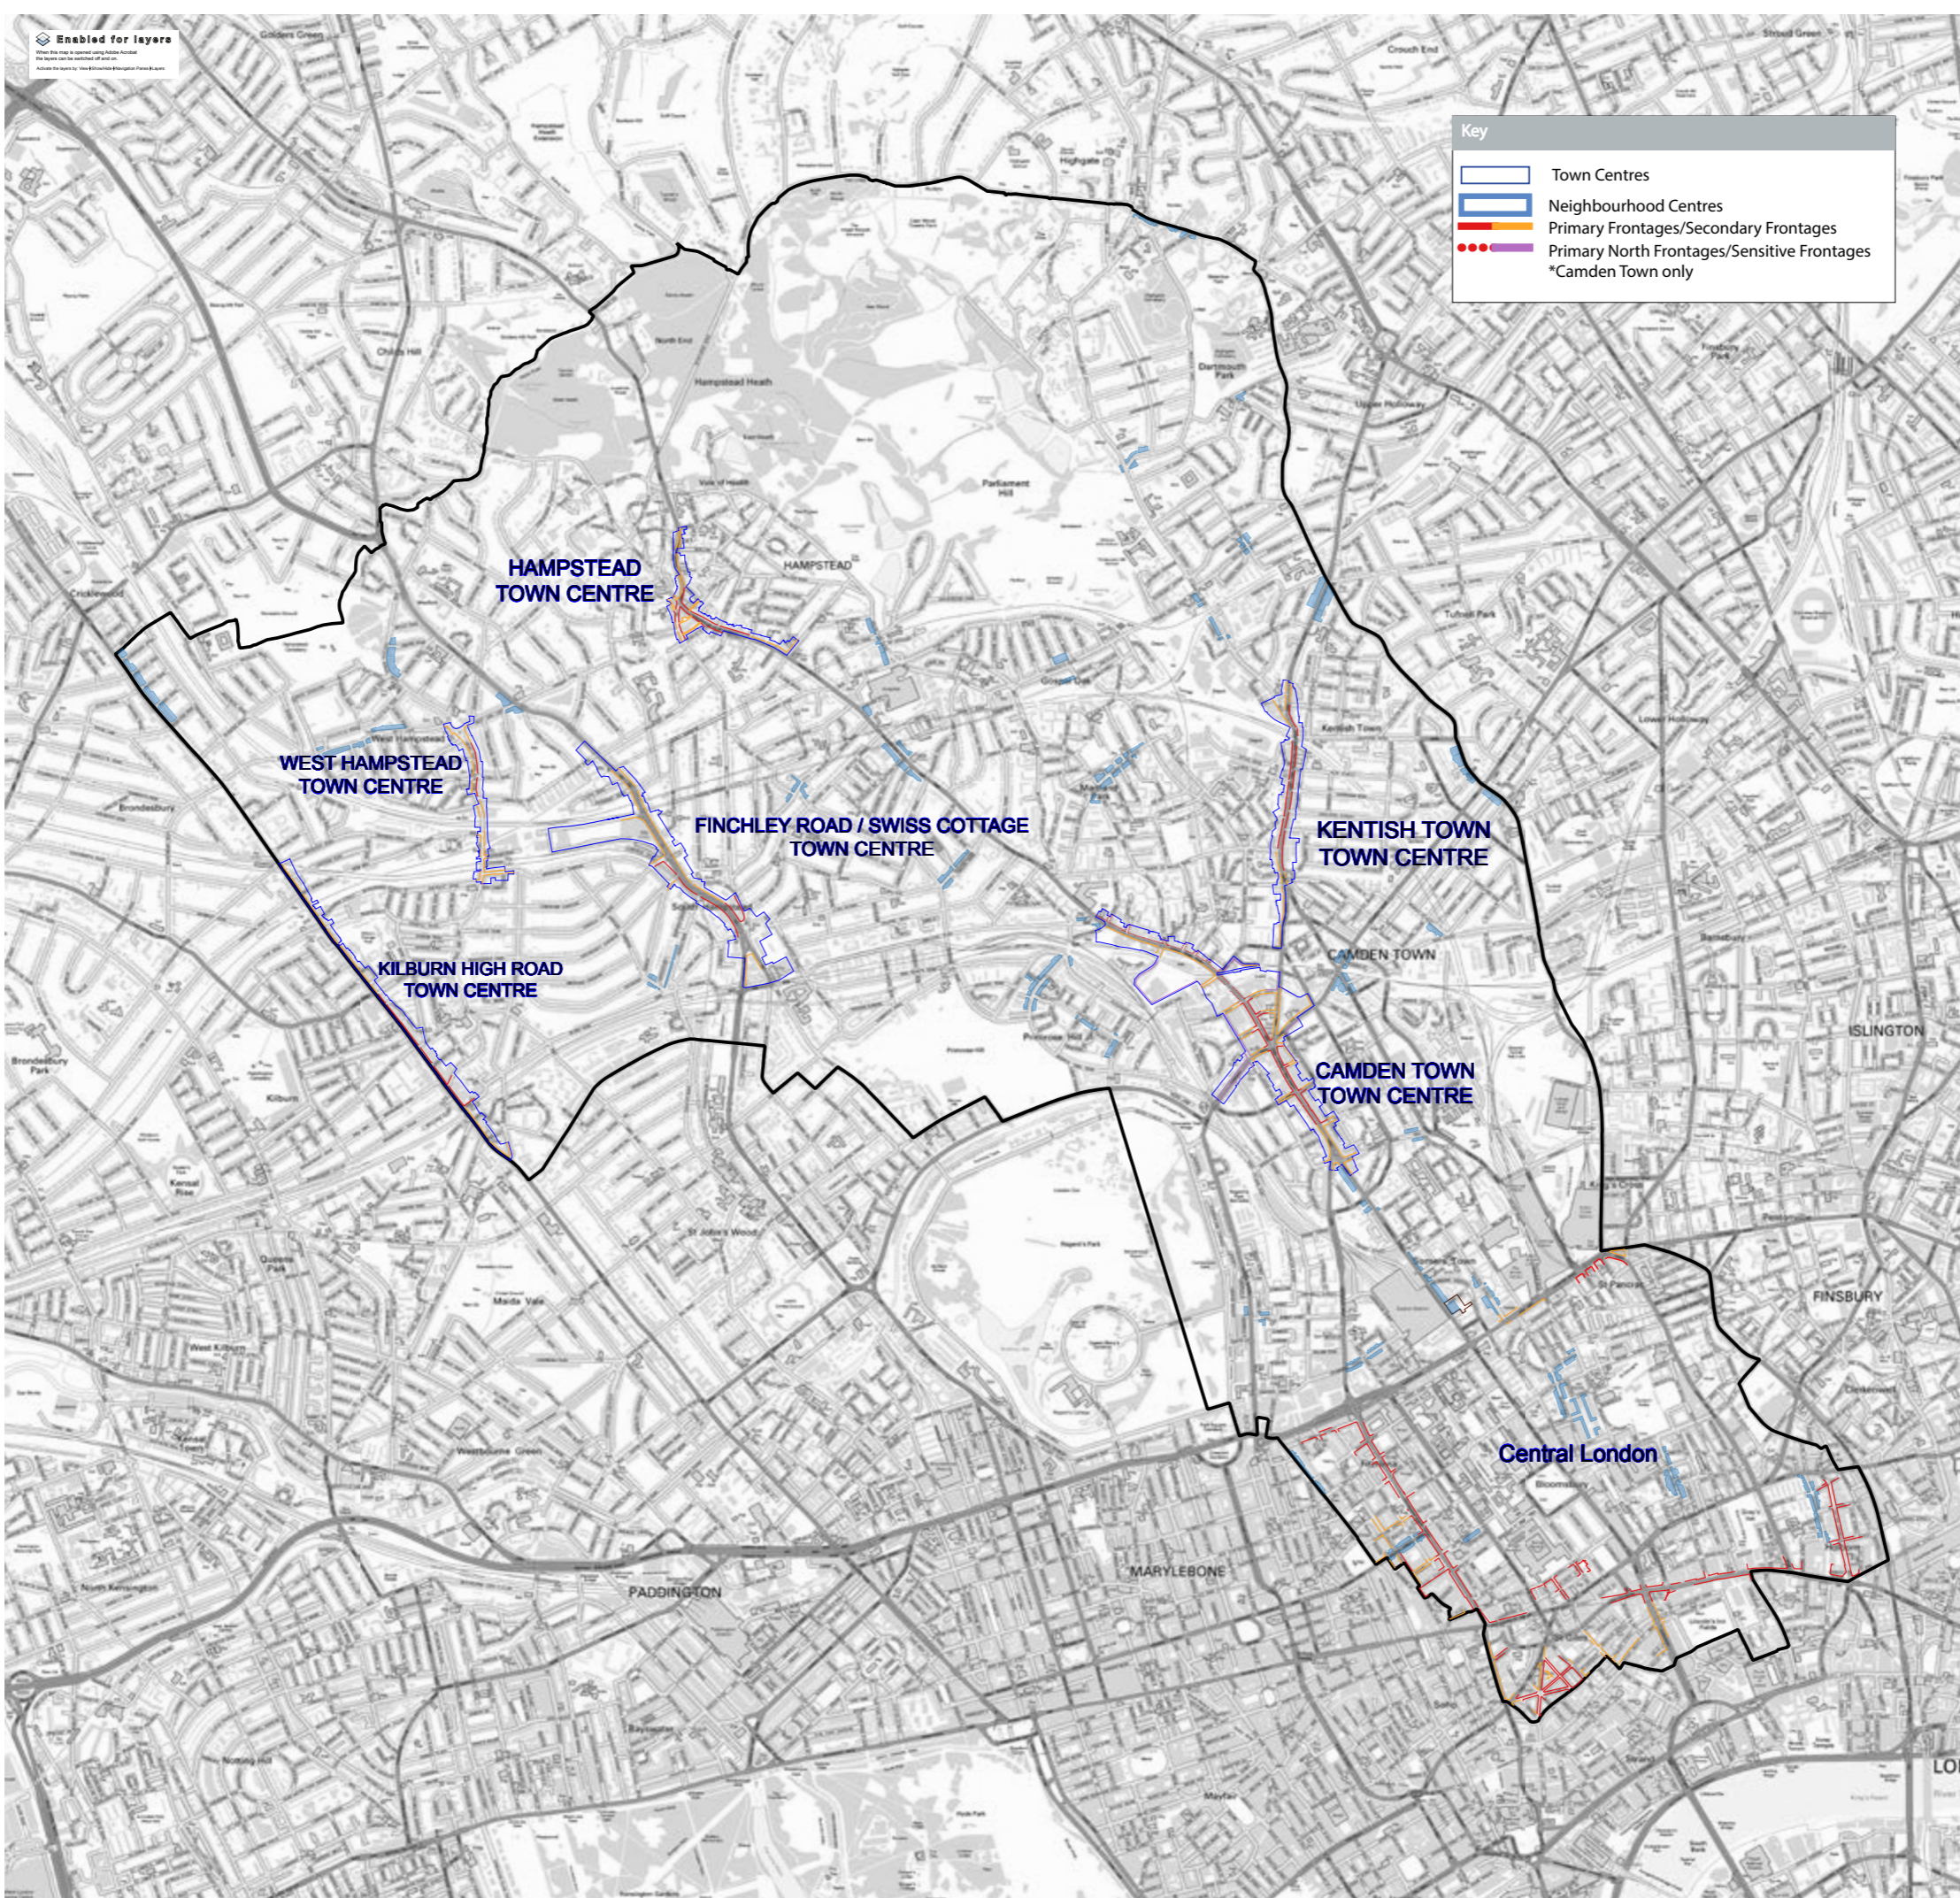

London Borough of Camden
Application for Borough-Wide Regulation 7 Direction

JS7

Map of town centres in
the London Borough of Camden

Map of centres in Camden

Enabled for layers

Key

- Town Centres
- Neighbourhood Centres
- Primary Frontages/Secondary Frontages
- Primary North Frontages/Sensitive Frontages
- *Camden Town only

Camden Town Town Centre

- Primary Frontage (north), Primary Frontage (south)
- Secondary Frontage, Sensitive Frontage
- Town Centre Boundary
- WESTMINSTER Borough boundary

Produced by the Strategic Planning and Implementation Team © Camden 2014
 This map is based on Ordnance Survey Material with the permission of Ordnance Survey on behalf of the Controller of Her Majesty's Stationary Office ©. Unauthorised reproduction infringes Crown copyright and may lead to prosecution or civil proceedings. Licence number LA100019726, year 2014.

- Primary Frontage, Secondary Frontage
- Town Centre Boundary

West Hampstead Town Centre

Produced by the Strategic Planning and Implementation Team © Camden 2014
 This map is based on Ordnance Survey Material with the permission of Ordnance Survey on behalf of the Controller of Her Majesty's Stationery Office ©. Unauthorised reproduction infringes Crown copyright and may lead to prosecution or civil proceedings. Licence number LA100019726, year 2014.