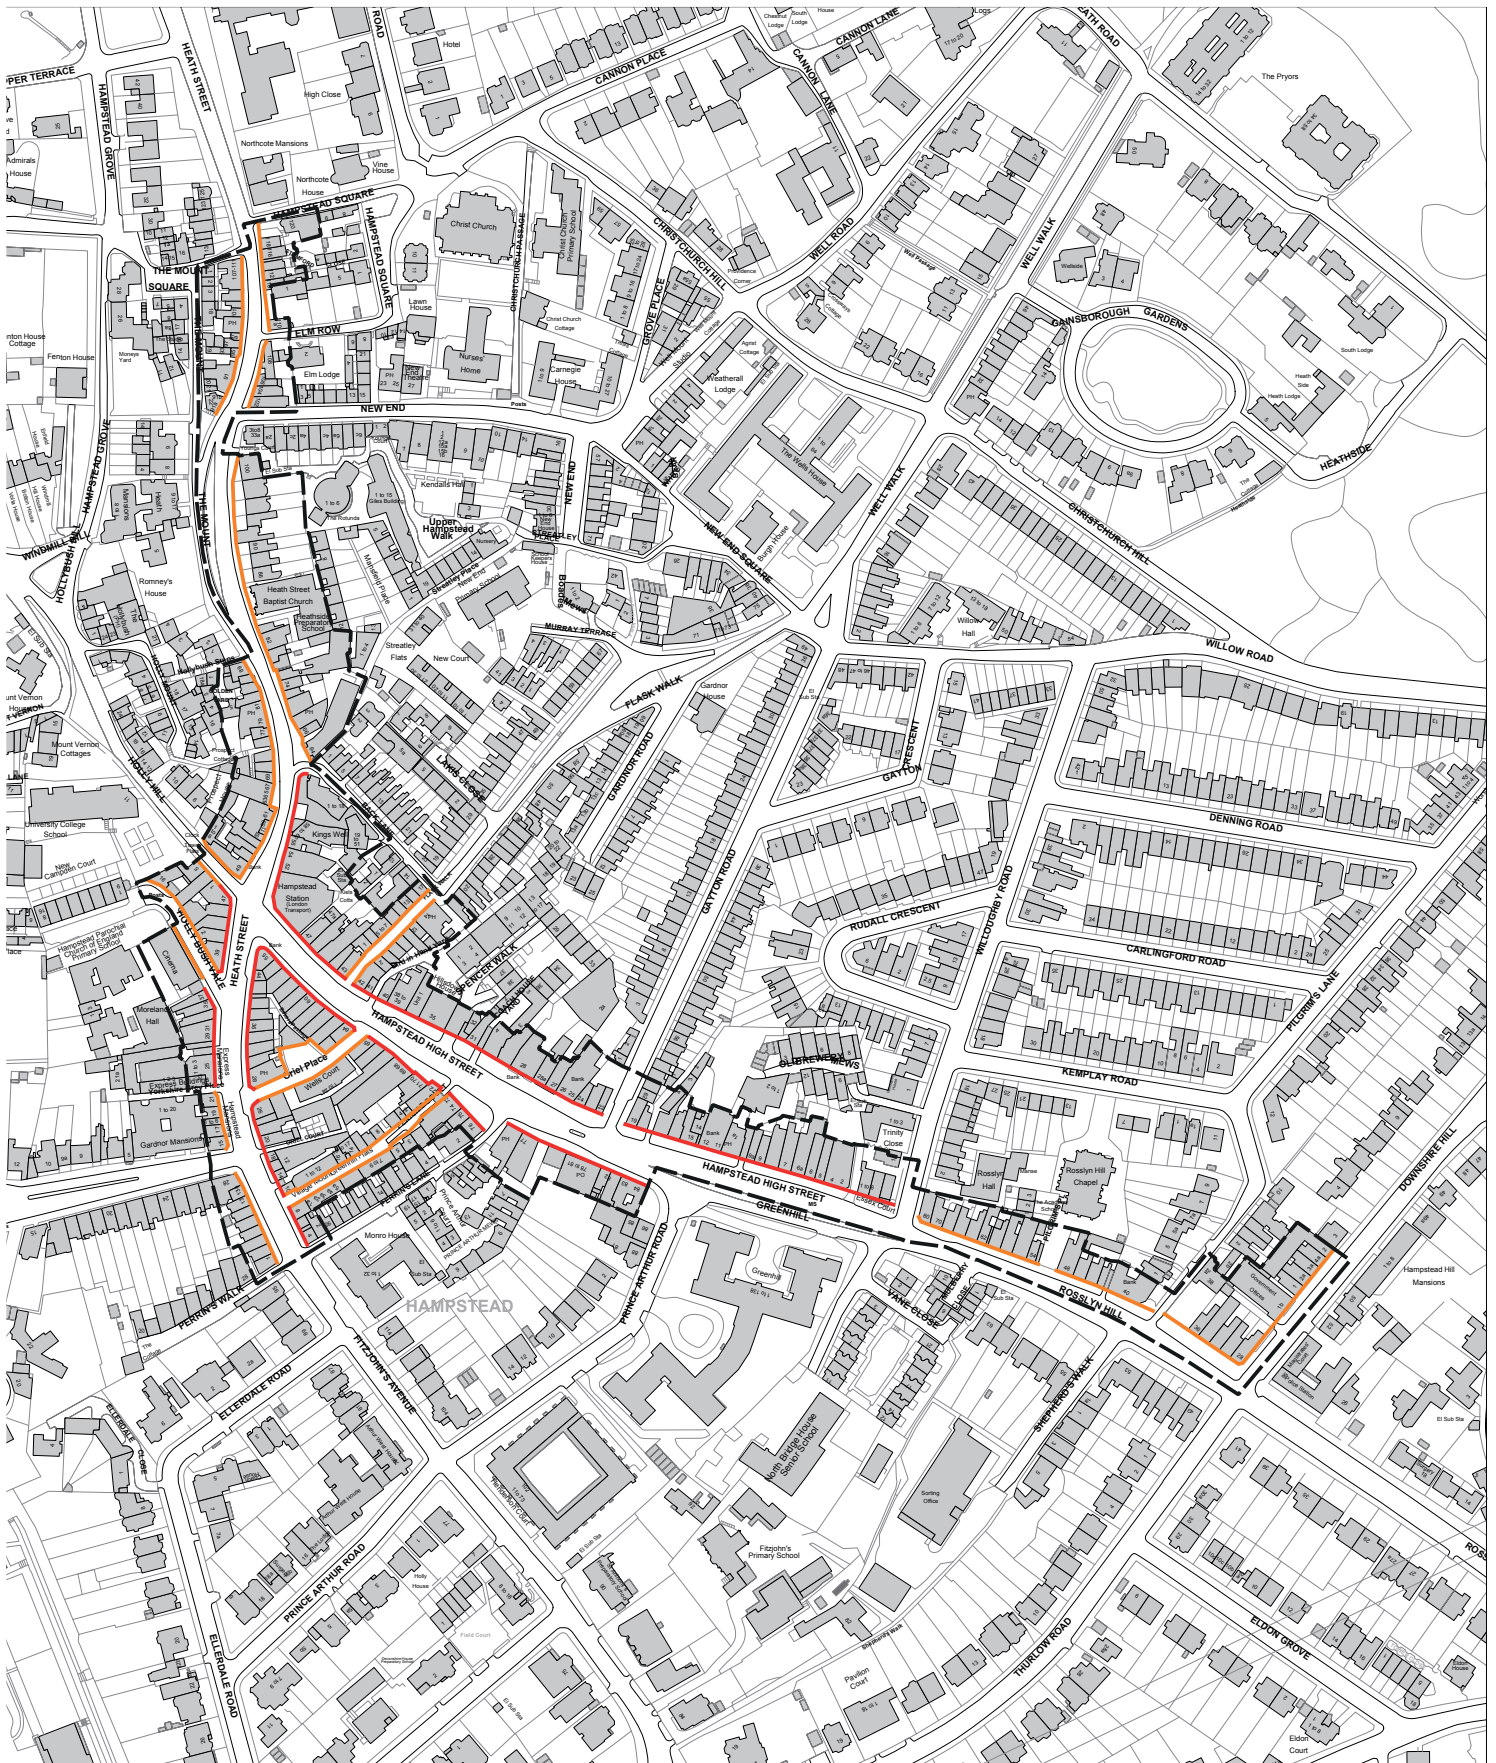

- - - Town Centre Boundary

WESTMINSTER
Borough boundary

Kilburn High Road Town Centre

-  Primary Frontage, Secondary Frontage
-  Town Centre Boundary
-  **WESTMINSTER** Borough boundary

- Primary Frontage, Secondary Frontage
- Town Centre Boundary

- Hope and Anchor Public House Crowndale Road (N side)
- Crowndale Centre Crowndale Road (S side)
- 1-3 Millbrook Place
- 46-46a Mornington Crescent

Hampstead:

- 1 - 47 Hampstead High Street (N side)
- 55 - 84 Hampstead High Street, (S side)
- 4 - 120 Heath Street (E side)
- 23 - 111 Heath Street (W side)
- 1-16 Perrins Court (N side)
- 1a-9 Village Mount (S side)
- 1-12 Village Mount (N side)
- 1-17 Flask Walk (NW side)
- 2-10 Flask Walk (SE side)
- 1b - 2 Downshire Hill (N side)
- 26 – 80 Rossllyn Hill
- Oriel Place (S side)
- Oriel Place (N side)
- 2-16 Holly Bush Vale (E side)
- 5 Holly Bush Vale (W side)
- 1-5 Holly Hill (E side)
- 1-18 Back Lane (W side)