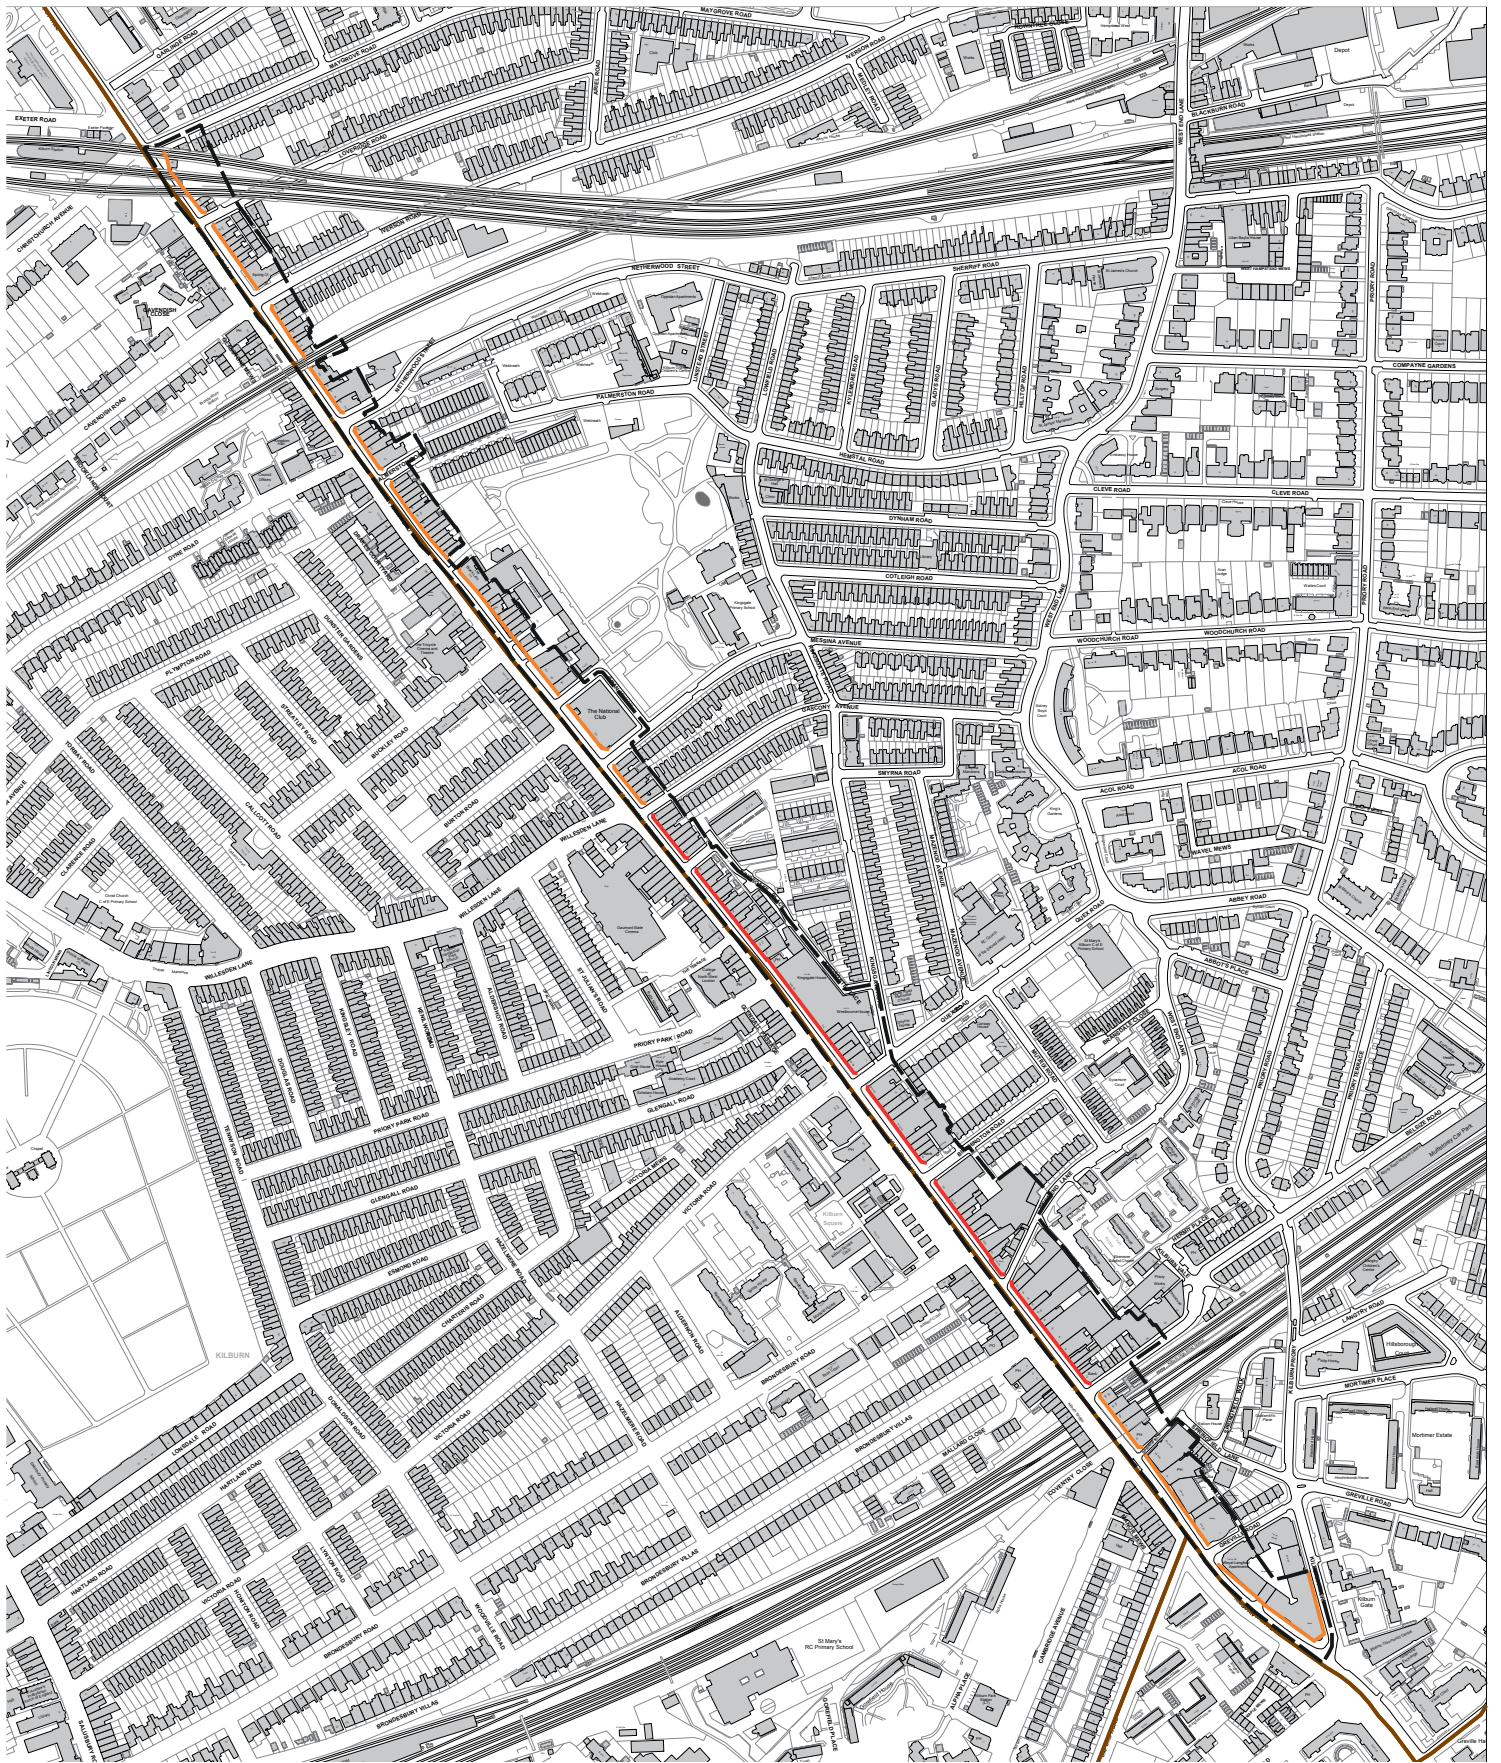

- Primary Frontage, Secondary Frontage
- Town Centre Boundary

West Hampstead Town Centre

Produced by the Strategic Planning and Implementation Team © Camden 2014
 This map is based on Ordnance Survey Material with the permission of Ordnance Survey on behalf of the Controller of Her Majesty's Stationery Office ©. Unauthorised reproduction infringes Crown copyright and may lead to prosecution or civil proceedings. Licence number LA100019726, year 2014.

Finchley Road / Swiss Cottage Town Centre

- Primary Frontage, Secondary Frontage
- Town Centre Boundary
- WESTMINSTER Borough boundary

0 Metres 50 100 200 300 400 500

Kentish Town Town Centre

— Primary Frontage, Secondary Frontage

- - - Town Centre Boundary

WESTMINSTER
Borough boundary

Kilburn High Road Town Centre

-  Primary Frontage, Secondary Frontage
-  Town Centre Boundary
-  **WESTMINSTER** Borough boundary

- Primary Frontage, Secondary Frontage
- Town Centre Boundary

- Hope and Anchor Public House Crowndale Road (N side)
- Crowndale Centre Crowndale Road (S side)
- 1-3 Millbrook Place
- 46-46a Mornington Crescent

Hampstead:

- 1 - 47 Hampstead High Street (N side)
- 55 - 84 Hampstead High Street, (S side)
- 4 - 120 Heath Street (E side)
- 23 - 111 Heath Street (W side)
- 1-16 Perrins Court (N side)
- 1a-9 Village Mount (S side)
- 1-12 Village Mount (N side)
- 1-17 Flask Walk (NW side)
- 2-10 Flask Walk (SE side)
- 1b - 2 Downshire Hill (N side)
- 26 – 80 Rossllyn Hill
- Oriel Place (S side)
- Oriel Place (N side)
- 2-16 Holly Bush Vale (E side)
- 5 Holly Bush Vale (W side)
- 1-5 Holly Hill (E side)
- 1-18 Back Lane (W side)