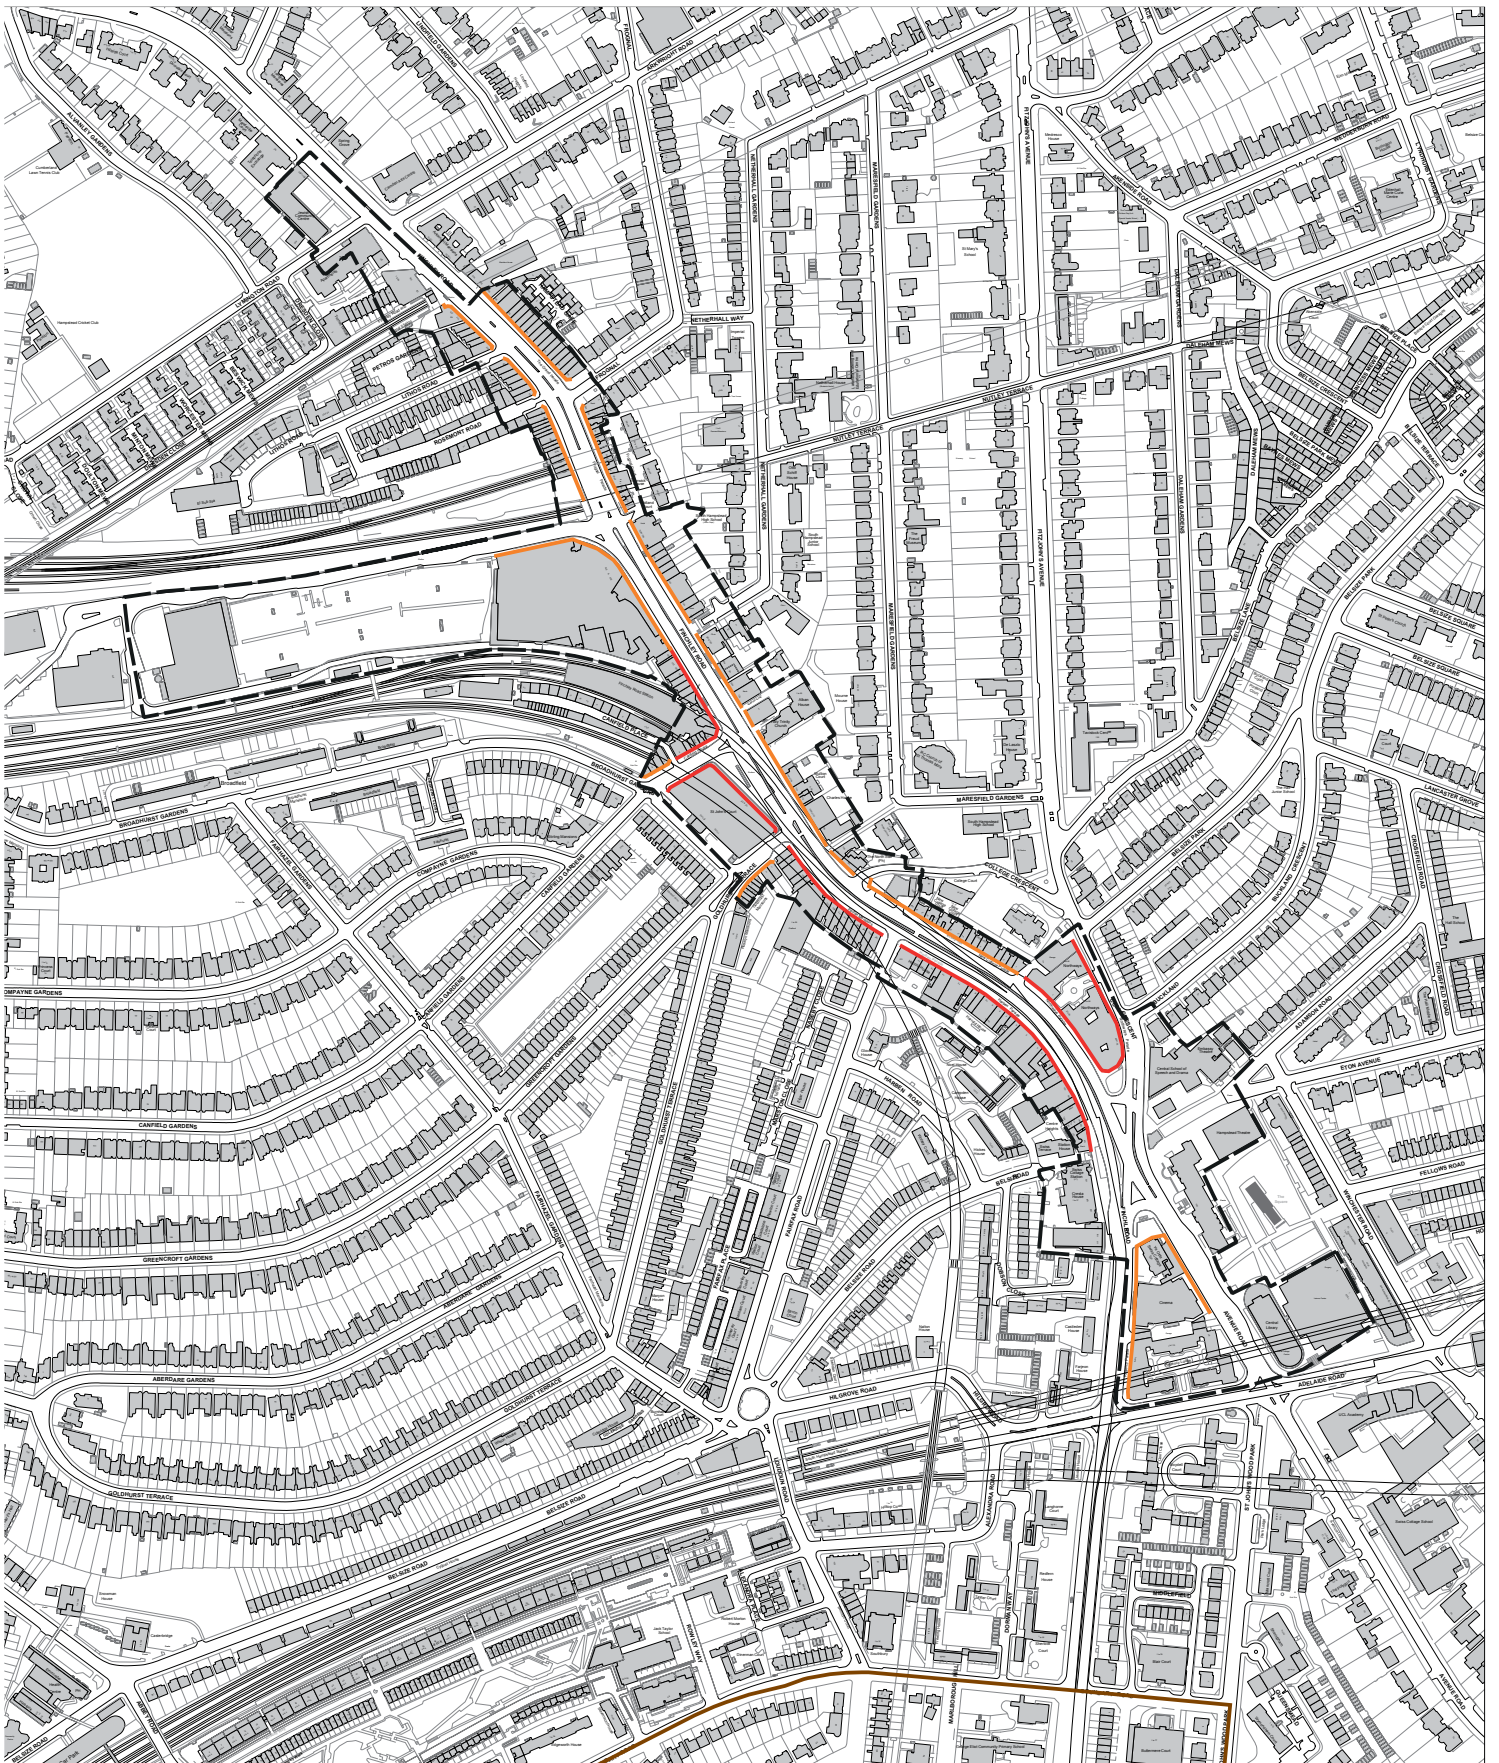

London Borough of Camden
Application for Borough-Wide Regulation 7 Direction

JS7

Map of town centres in
the London Borough of Camden

Map of centres in Camden

Enabled for layers

Key

- Town Centres
- Neighbourhood Centres
- Primary Frontages/Secondary Frontages
- Primary North Frontages/Sensitive Frontages
- *Camden Town only

Camden Town Town Centre

- Primary Frontage (north), Primary Frontage (south)
- Secondary Frontage, Sensitive Frontage
- Town Centre Boundary
- WESTMINSTER Borough boundary

Produced by the Strategic Planning and Implementation Team © Camden 2014
 This map is based on Ordnance Survey Material with the permission of Ordnance Survey on behalf of the Controller of Her Majesty's Stationary Office ©. Unauthorised reproduction infringes Crown copyright and may lead to prosecution or civil proceedings. Licence number LA100019726, year 2014.

- Primary Frontage, Secondary Frontage
- Town Centre Boundary

West Hampstead Town Centre

Produced by the Strategic Planning and Implementation Team © Camden 2014
 This map is based on Ordnance Survey Material with the permission of Ordnance Survey on behalf of the Controller of Her Majesty's Stationery Office ©. Unauthorised reproduction infringes Crown copyright and may lead to prosecution or civil proceedings. Licence number LA100019726, year 2014.

- Hope and Anchor Public House Crowndale Road (N side)
- Crowndale Centre Crowndale Road (S side)
- 1-3 Millbrook Place
- 46-46a Mornington Crescent

Hampstead:

- 1 - 47 Hampstead High Street (N side)
- 55 - 84 Hampstead High Street, (S side)
- 4 - 120 Heath Street (E side)
- 23 - 111 Heath Street (W side)
- 1-16 Perrins Court (N side)
- 1a-9 Village Mount (S side)
- 1-12 Village Mount (N side)
- 1-17 Flask Walk (NW side)
- 2-10 Flask Walk (SE side)
- 1b - 2 Downshire Hill (N side)
- 26 – 80 Rossllyn Hill
- Oriel Place (S side)
- Oriel Place (N side)
- 2-16 Holly Bush Vale (E side)
- 5 Holly Bush Vale (W side)
- 1-5 Holly Hill (E side)
- 1-18 Back Lane (W side)