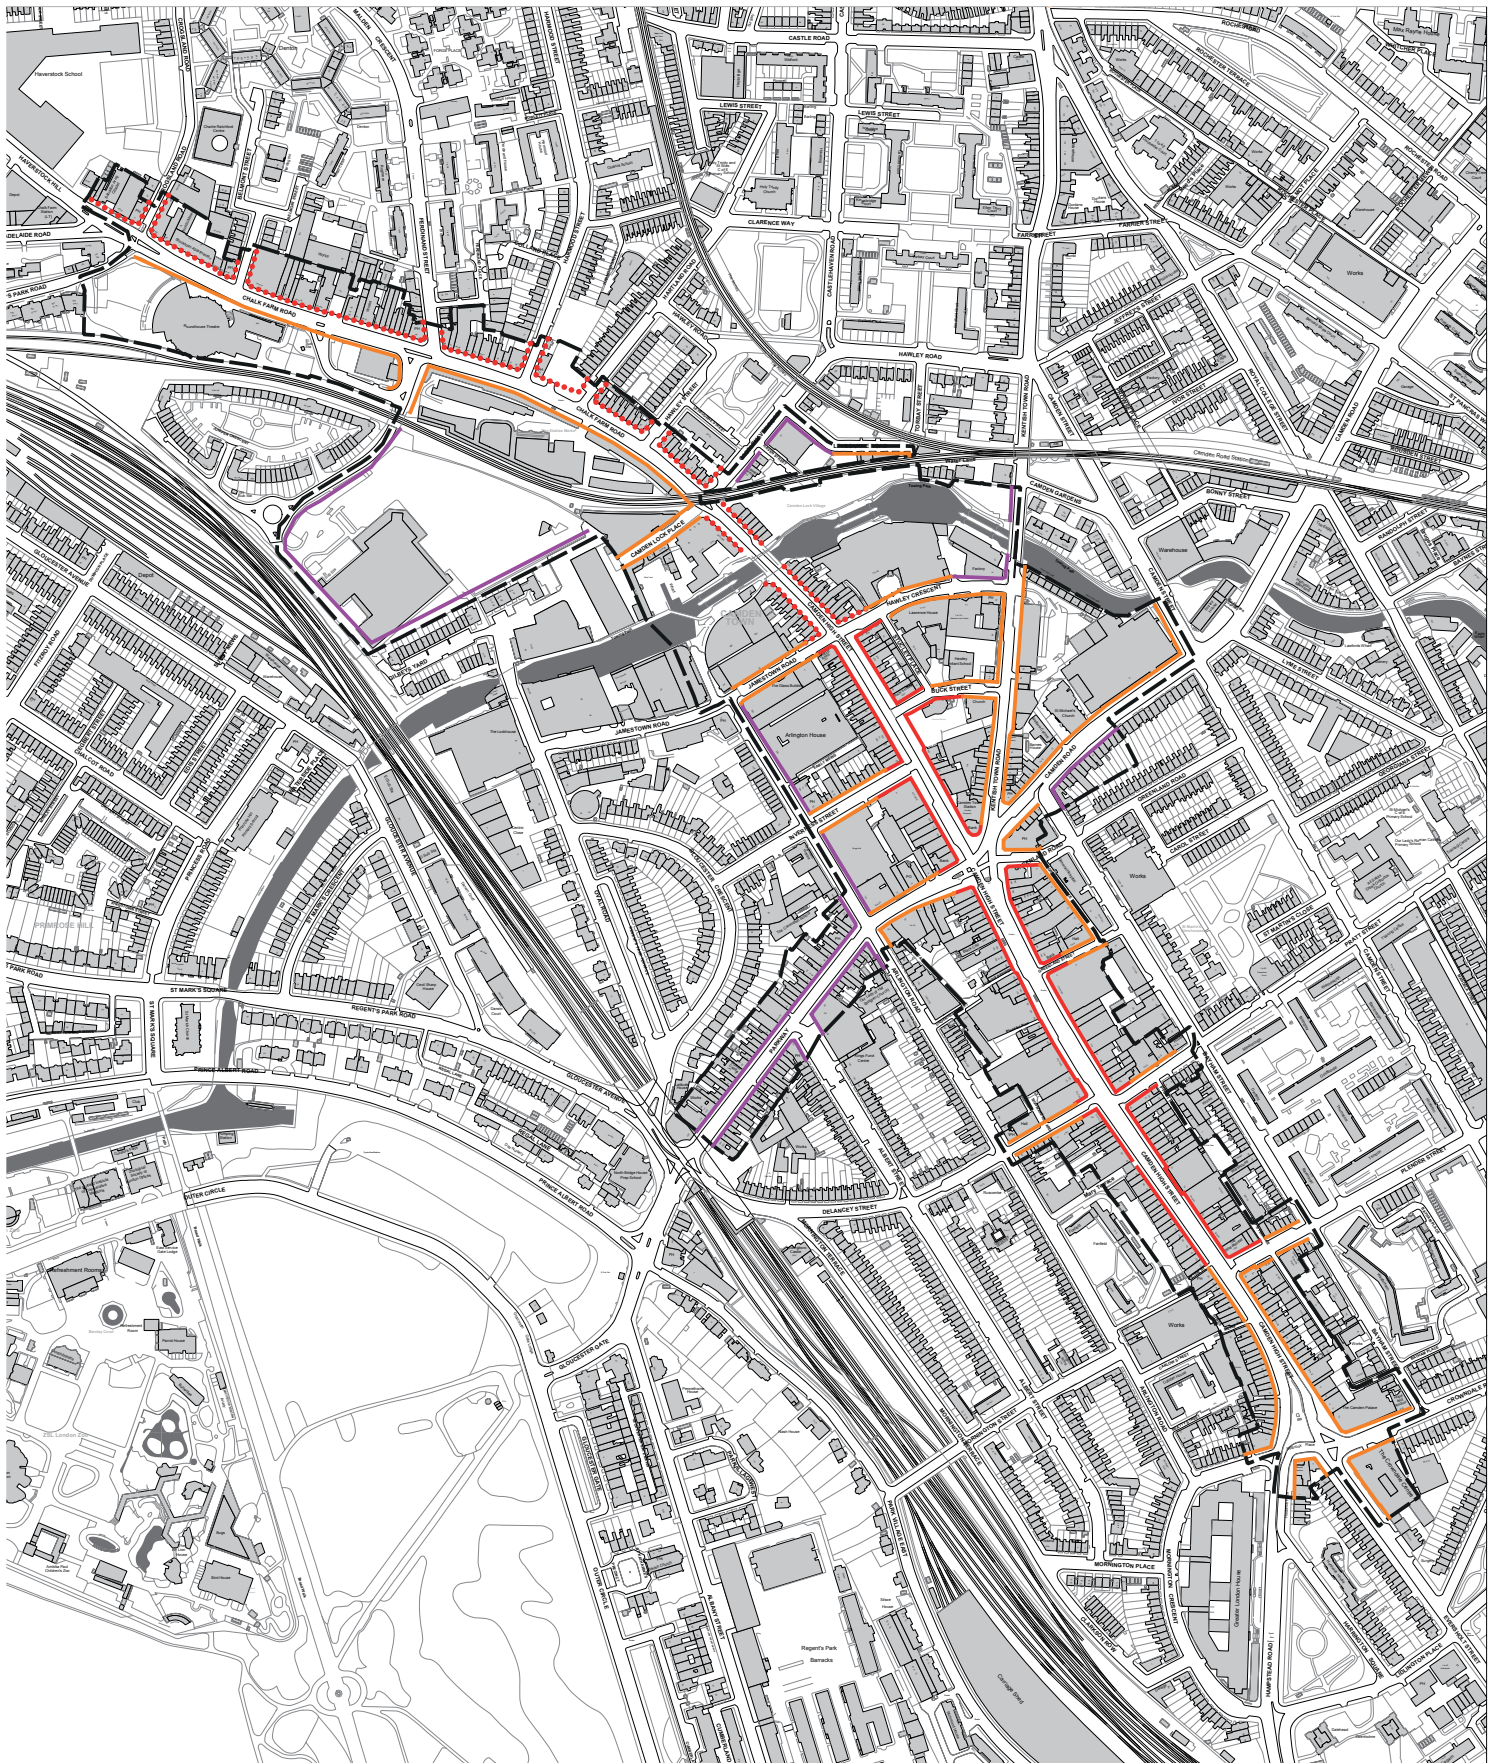

Camden Town Town Centre

- Primary Frontage (north), Primary Frontage (south)
- Secondary Frontage, Sensitive Frontage
- Town Centre Boundary
- WESTMINSTER Borough boundary