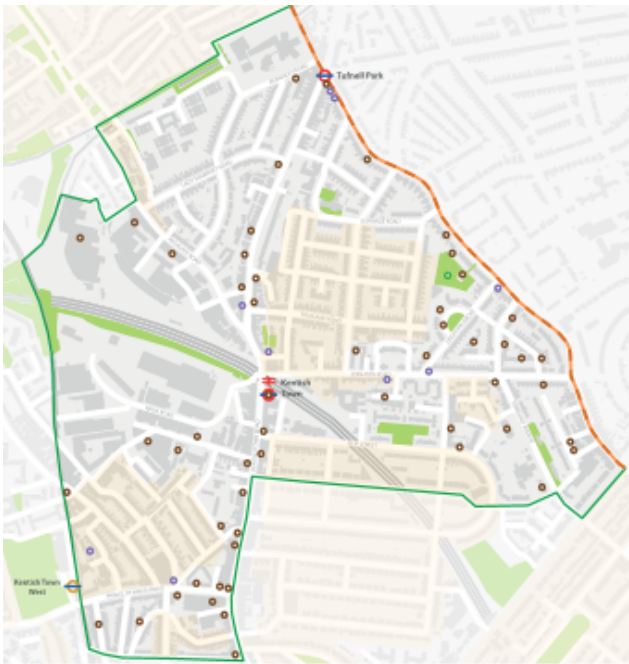

Haverstock Hill

Chalk Farm Road

Chalk Farm Road

Chalk Farm Road

Highgate ward map

Gordon House Road, Dartmouth Park CA

Overview

In 2018/2019 Planning Enforcement received 2 complaints about estate agent boards in this ward.

Holborn and Covent ward map

New Oxford Street, Bloomsbury CA

Overview

In 2018/2019 Planning Enforcement received 3 complaints about estate agent boards in this ward.

Greville Street, Hatton Garden CA

Hatton Garden, Hatton Garden CA

Hatton Garden, Hatton Garden CA

Saffron Hill, Hatton Garden CA

Kentish Town ward map

Fortess Road

Overview

In 2018/2019 Planning Enforcement received 1 complaint about estate agent boards in this ward.

Lady Margaret Road, Kentish Town CA

Lady Margaret Road, Kentish Town CA

Fortess Road

Kentish Town Road

Kilburn ward map

Messina Avenue

Overview

In 2018/2019 Planning Enforcement received 19 complaints about estate agent boards in this ward.

Abbey Road, Priory Road CA