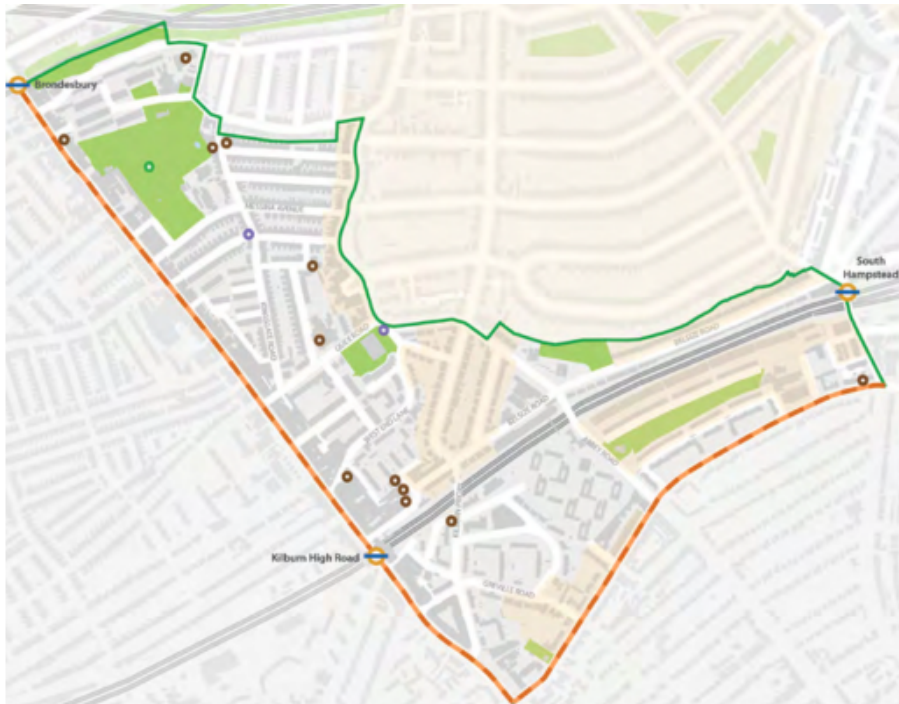

Holborn and Covent ward map

New Oxford Street, Bloomsbury CA

Overview

In 2018/2019 Planning Enforcement received 3 complaints about estate agent boards in this ward.

Greville Street, Hatton Garden CA

Hatton Garden, Hatton Garden CA

Hatton Garden, Hatton Garden CA

Saffron Hill, Hatton Garden CA

Kentish Town ward map

Fortess Road

Overview

In 2018/2019 Planning Enforcement received 1 complaint about estate agent boards in this ward.

Lady Margaret Road, Kentish Town CA

Lady Margaret Road, Kentish Town CA

Fortess Road

Kentish Town Road

Kilburn ward map

Messina Avenue

Overview

In 2018/2019 Planning Enforcement received 19 complaints about estate agent boards in this ward.

Abbey Road, Priory Road CA