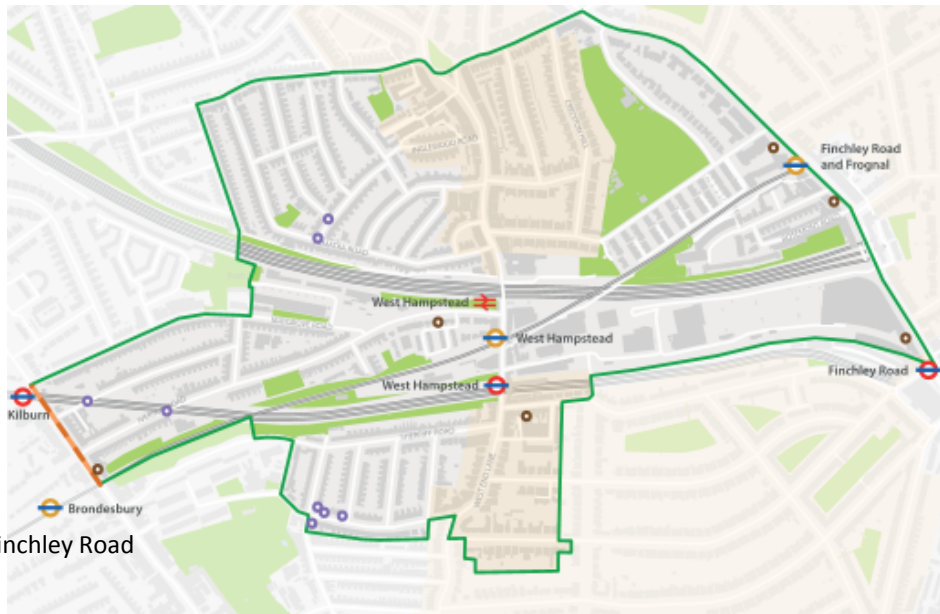

Chalton Street

Eversholt Street

Eversholt Street

Kings Terrace, Camden Town CA

Swiss Cottage ward map

Overview

South Hampstead Conservation Area (formerly known as Swiss Cottage CA) is located in Swiss Cottage Ward and is subject to a permanent Regulation 7 Direction on Estate Agent Boards

In 2018/2019 Planning Enforcement received 4 complaints about estate agent boards in this ward.

Priory Road, South Hampstead CA

Priory Road, South Hampstead CA

West Hampstead ward map

Iverson Road

Overview