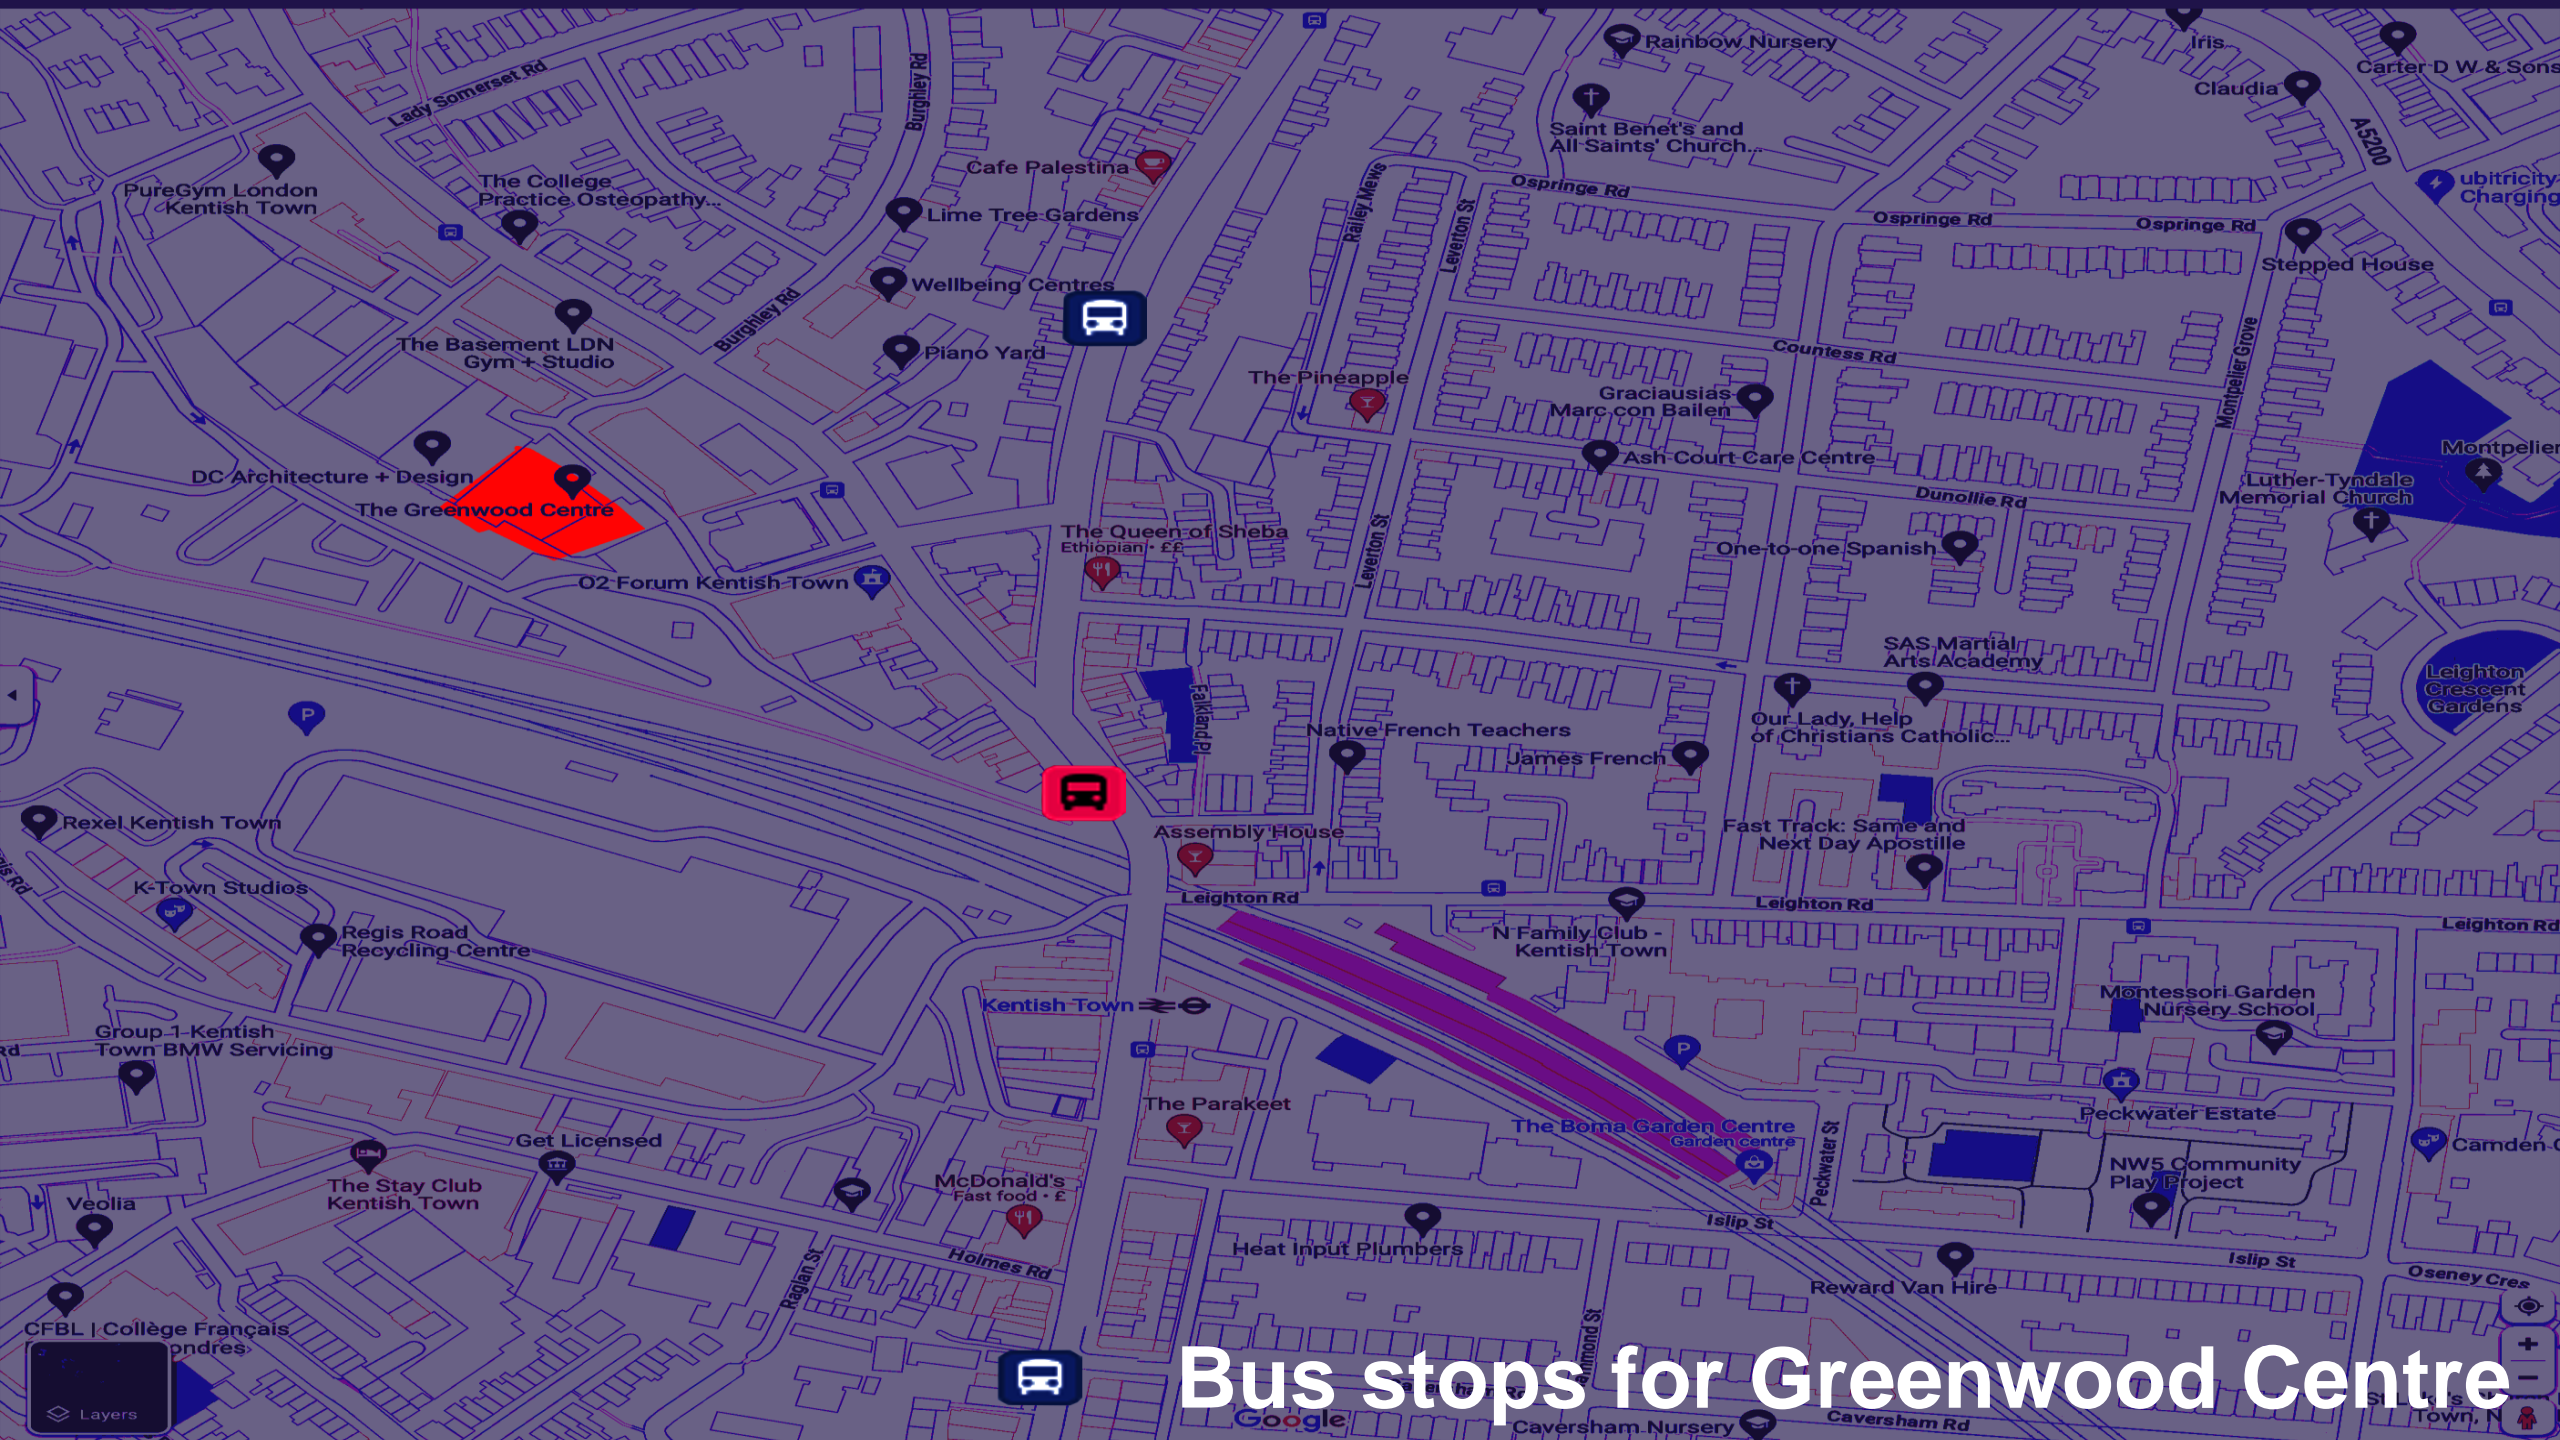

Transport
Transport 18th of October 2023

**This space is for a
wheelchair user**

Ensure wheelchair is facing
rearwards with back against
bulkhead and brakes on

The Greenwood Centre

Bus stops for Greenwood Centre

Layers

Google

OS

Caution
Please do not lean out of the carriage
at any time

Caution
Please do not lean out of the carriage
at any time

130

100A CHALK FARM RD

PIRES

WHAT'S ON

- THE CADILLAC THREE
- YANN TIERSEN
- COCK SPARKER
- BANKS
- GOK NIAN
- MIDGE URE
- THE LEMONHEADS
- MAXIMO
- PIRA
- THE MESS
- WOODSMICK
- PUP
- WARR
- THE AMY LOW'S
- SPON TEAM
- DIAMANT
- GARY DLAN
- ISRAON
- PIRE
- BANK OF HORSES
- MALY CHANCE
- DILL CALLAHAN

CONFIDEN
CREE
TOU
MIA
JULIA J
DEAF H
PITCHFO
FEST
BELLE
SEBARS
THE MO
GON
EZRA FL
SC
SAX
EARTH
POWER
THE NE
H
SOL
JOEY B
CLUT

0107 0170

A bus stop shelter with a black frame and a red bench. It features a large information board with a map and a poster for 'BUFFALO CHICKEN'. The shelter is situated on a paved sidewalk in front of a brick building.