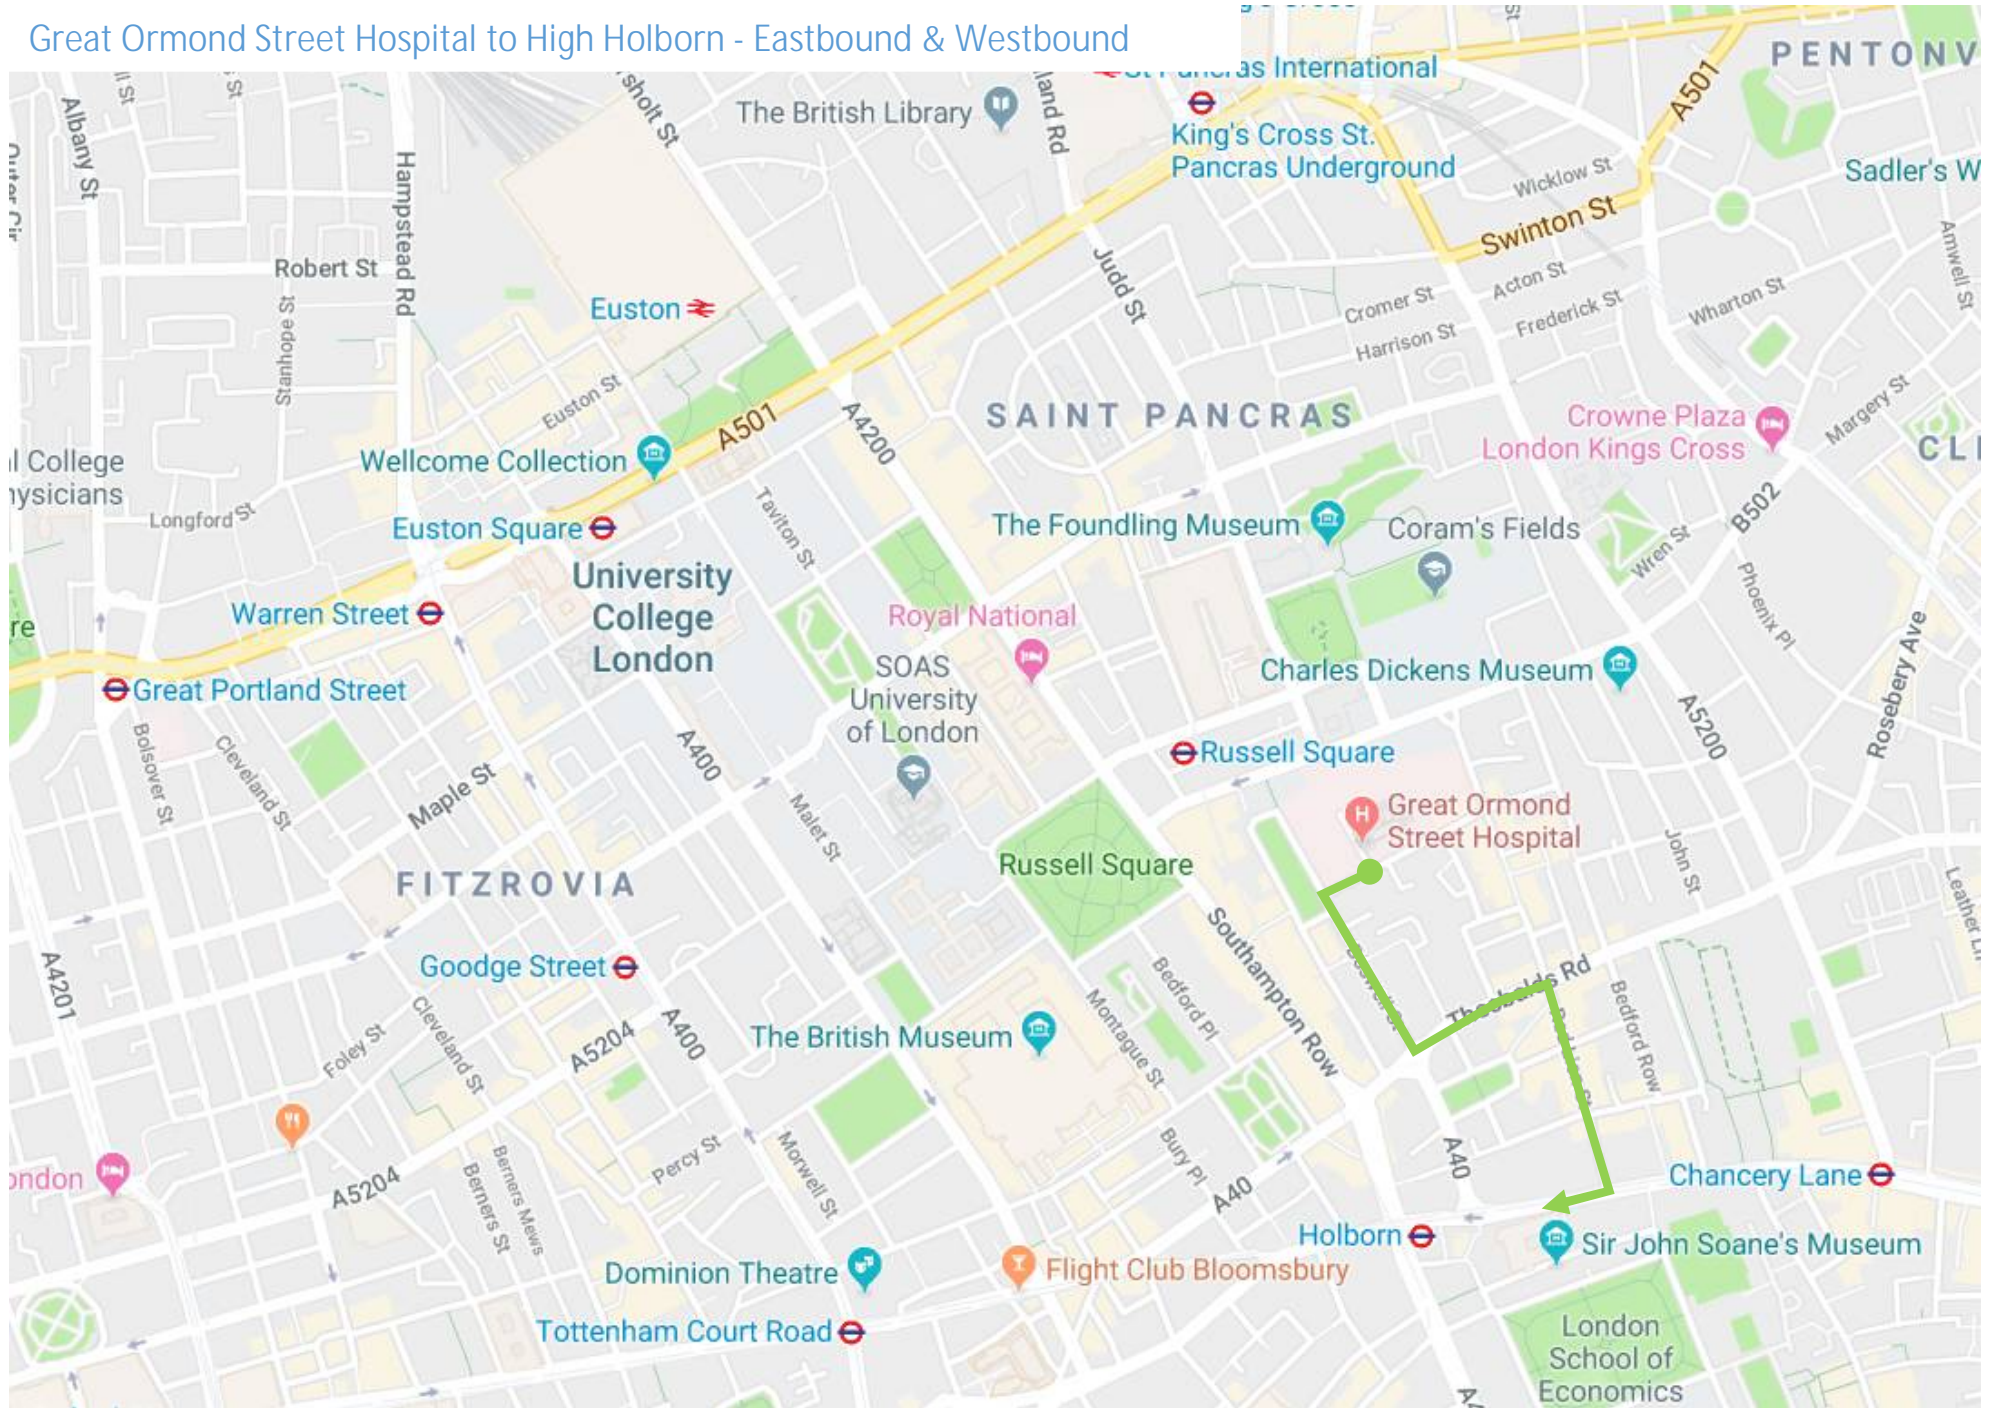

### Great Ormond Street Hospital to Gower Street - Eastbound & Westbound

### Great Ormond Street Hospital to Euston Road -Eastbound and Westbound

### Great Ormond Street Hospital to Gray's Inn Road - Eastbound & Westbound

### Great Ormond Street Hospital to High Holborn - Eastbound & Westbound

Medical Facilities Gray's Inn to Gower Street - Eastbound