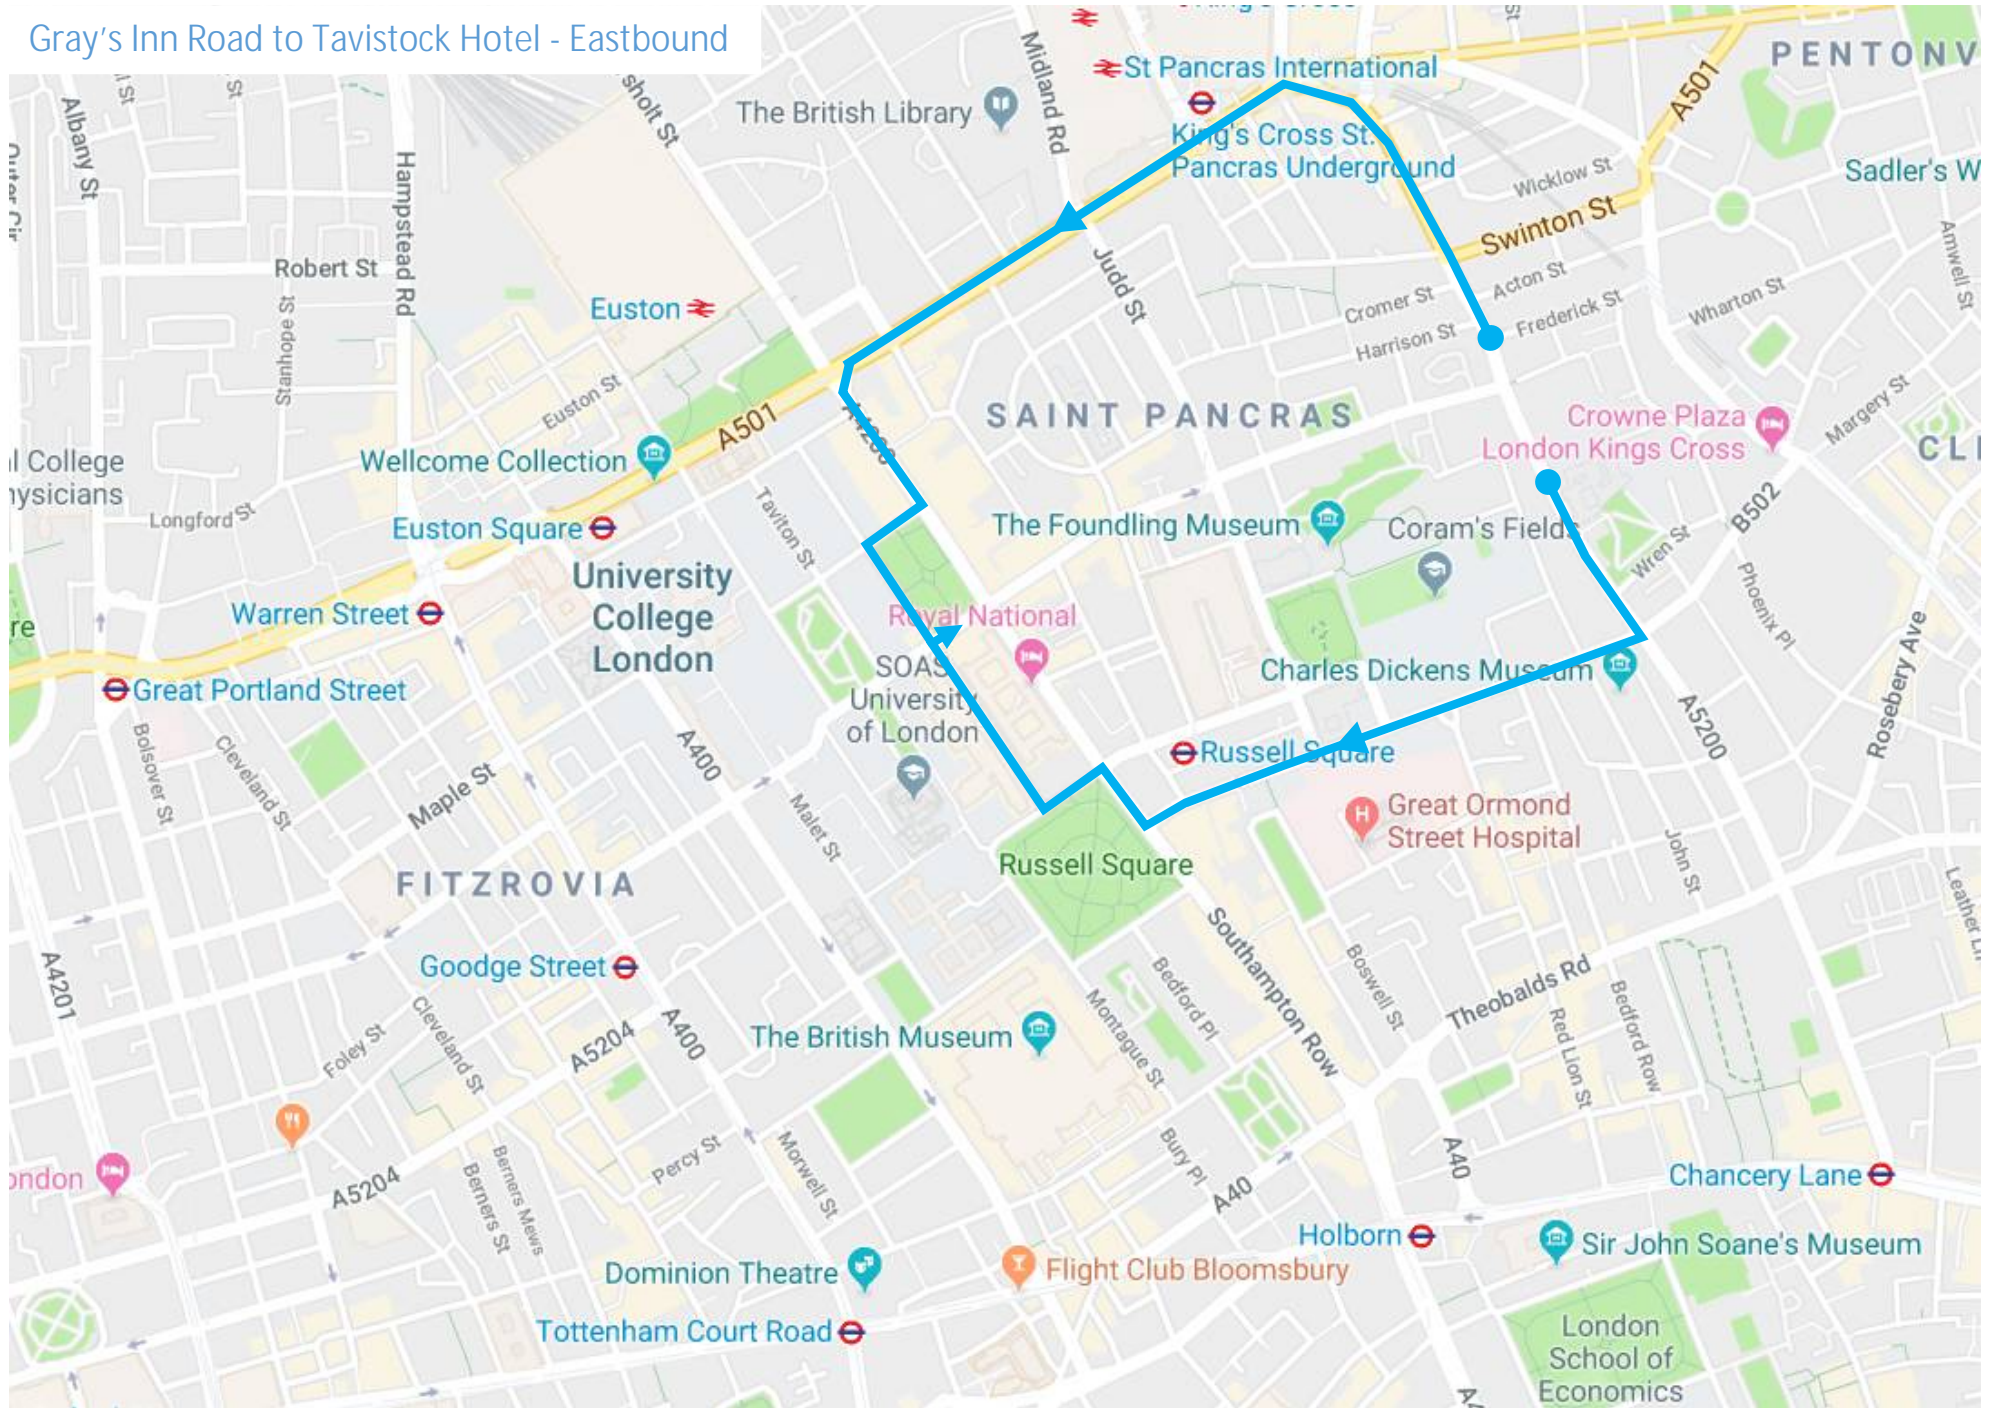

### Euston Road to Marchmont Street - Eastbound

Gray's Inn Road to Tavistock Hotel - Eastbound

Gray's Inn Road to Tavistock Hotel - Westbound

Gray's Inn Road to Marchmont Street – Eastbound

Gray's Inn Road to Marchmont Street – Westbound

### High Holborn to Tavistock Hotel - Westbound

### High Holborn to Marchmont Street - Eastbound

### High Holborn to Marchmont Street - Westbound

Tottenham Court Road to Great Ormond Street Hospital – Eastbound  
[8am – 7pm]

Tottenham Court Road to Great Ormond Street Hospital – Westbound  
[8am – 7pm]