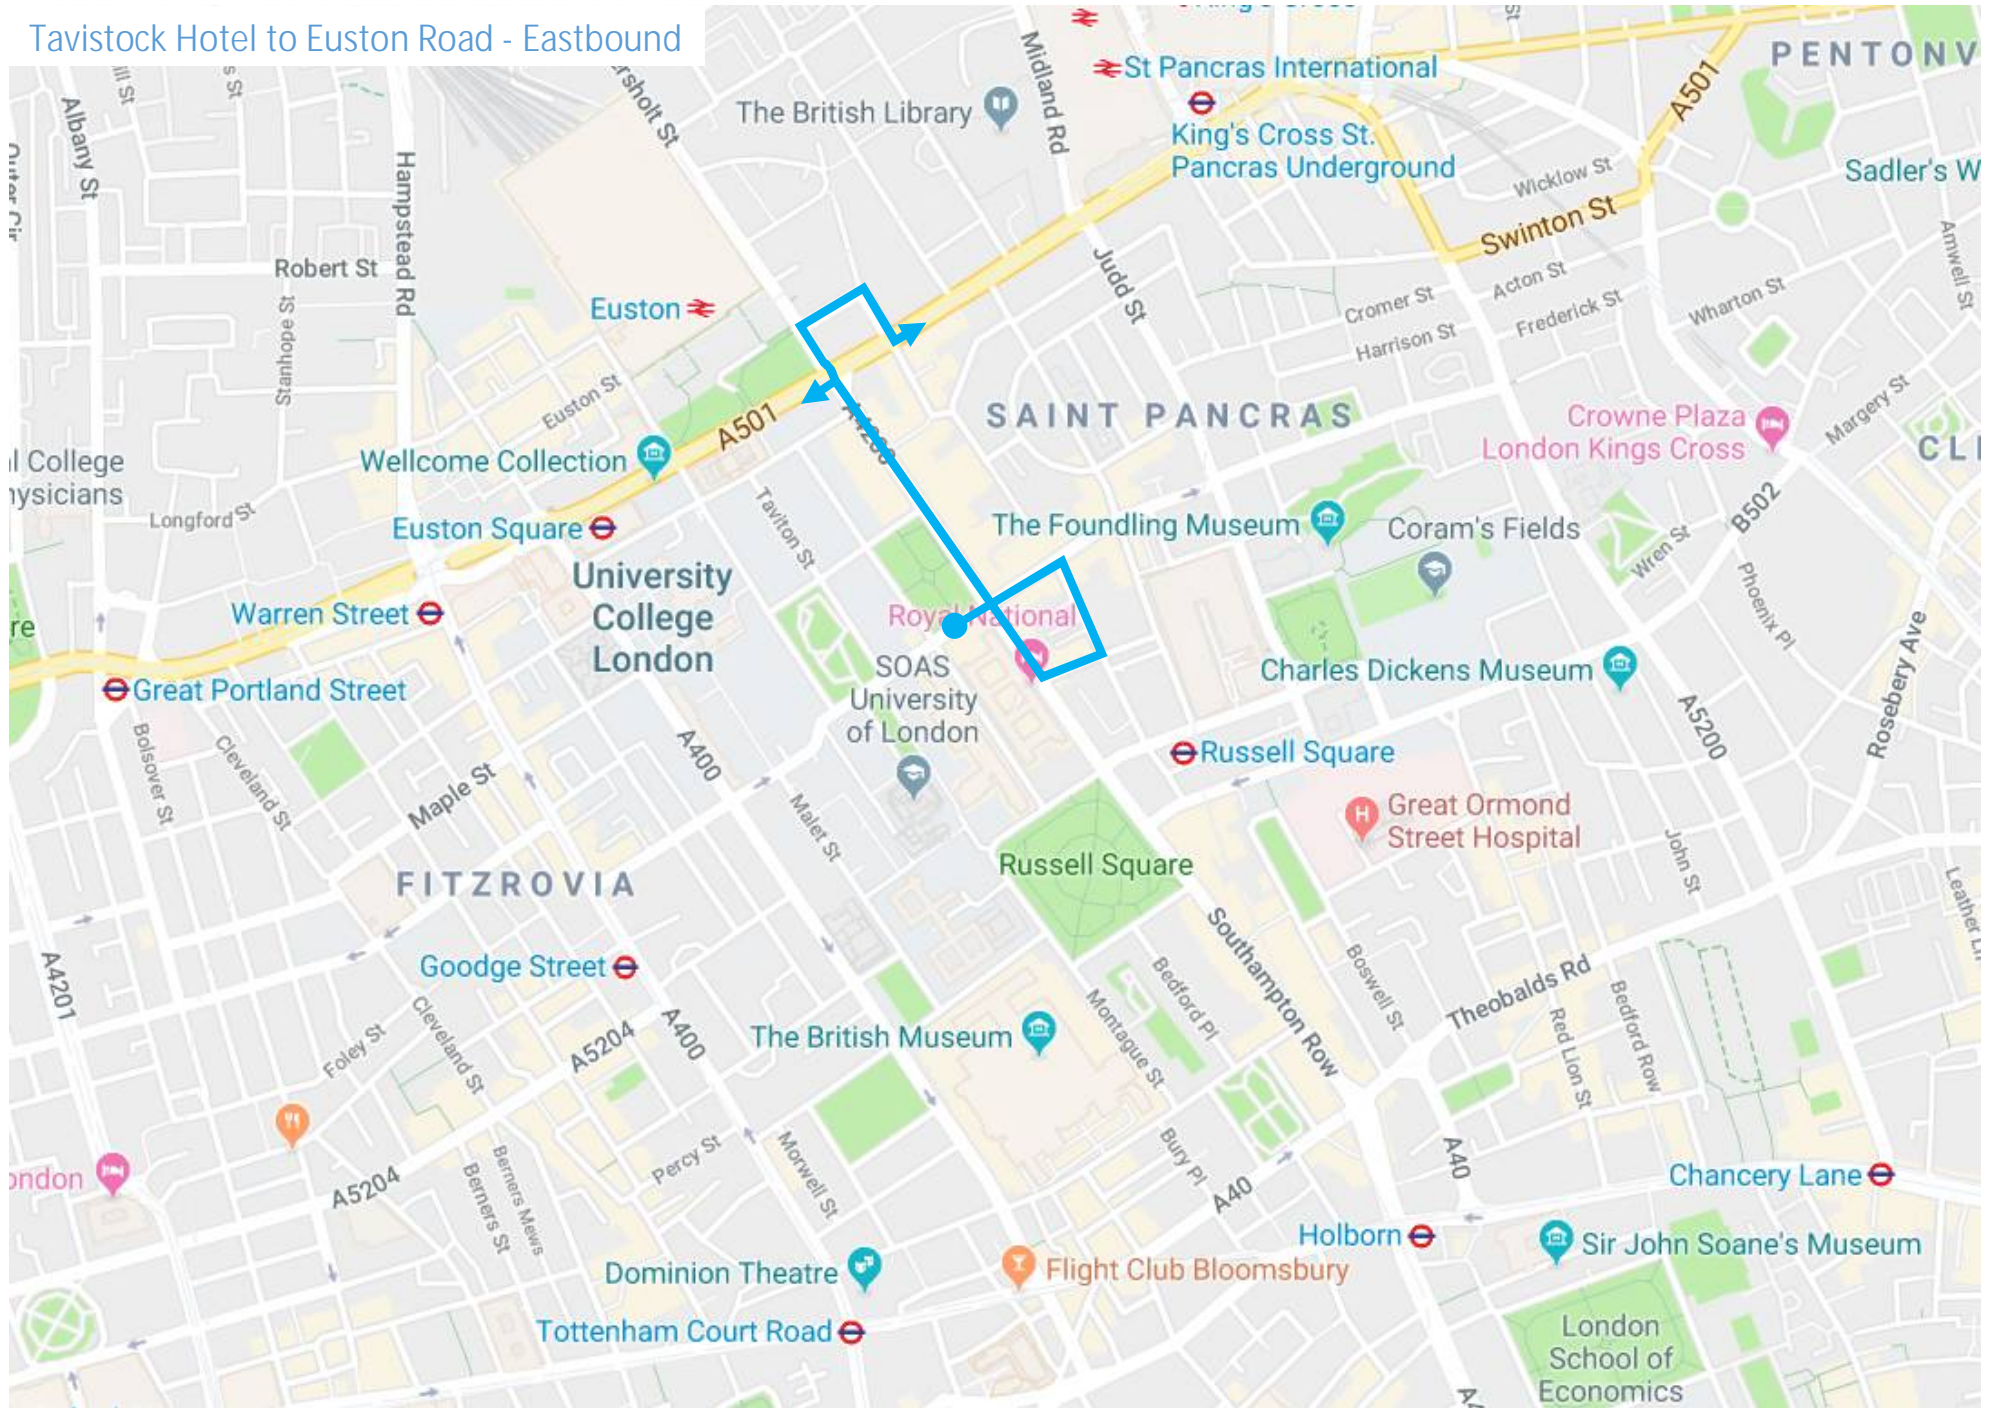

### UCLH to Gower Street - Eastbound & Westbound

### UCLH to High Holborn - Eastbound

UCLH to High Holborn - Westbound

UCLH to Marchmont Street - Eastbound

Tavistock Hotel to Gower Street - Eastbound

Tavistock Hotel to Gower Street - Westbound

Tavistock Hotel to Euston Road - Eastbound

Tavistock Hotel to Euston Road - Westbound

Marchmont Street to Euston Road - Eastbound

Marchmont Street to Euston Road - Westbound

Tavistock Hotel to Gray's Inn Road - Eastbound

Tavistock Hotel to Gray's Inn Road - Westbound

### Great Ormond Street Hospital to Gower Street - Eastbound & Westbound