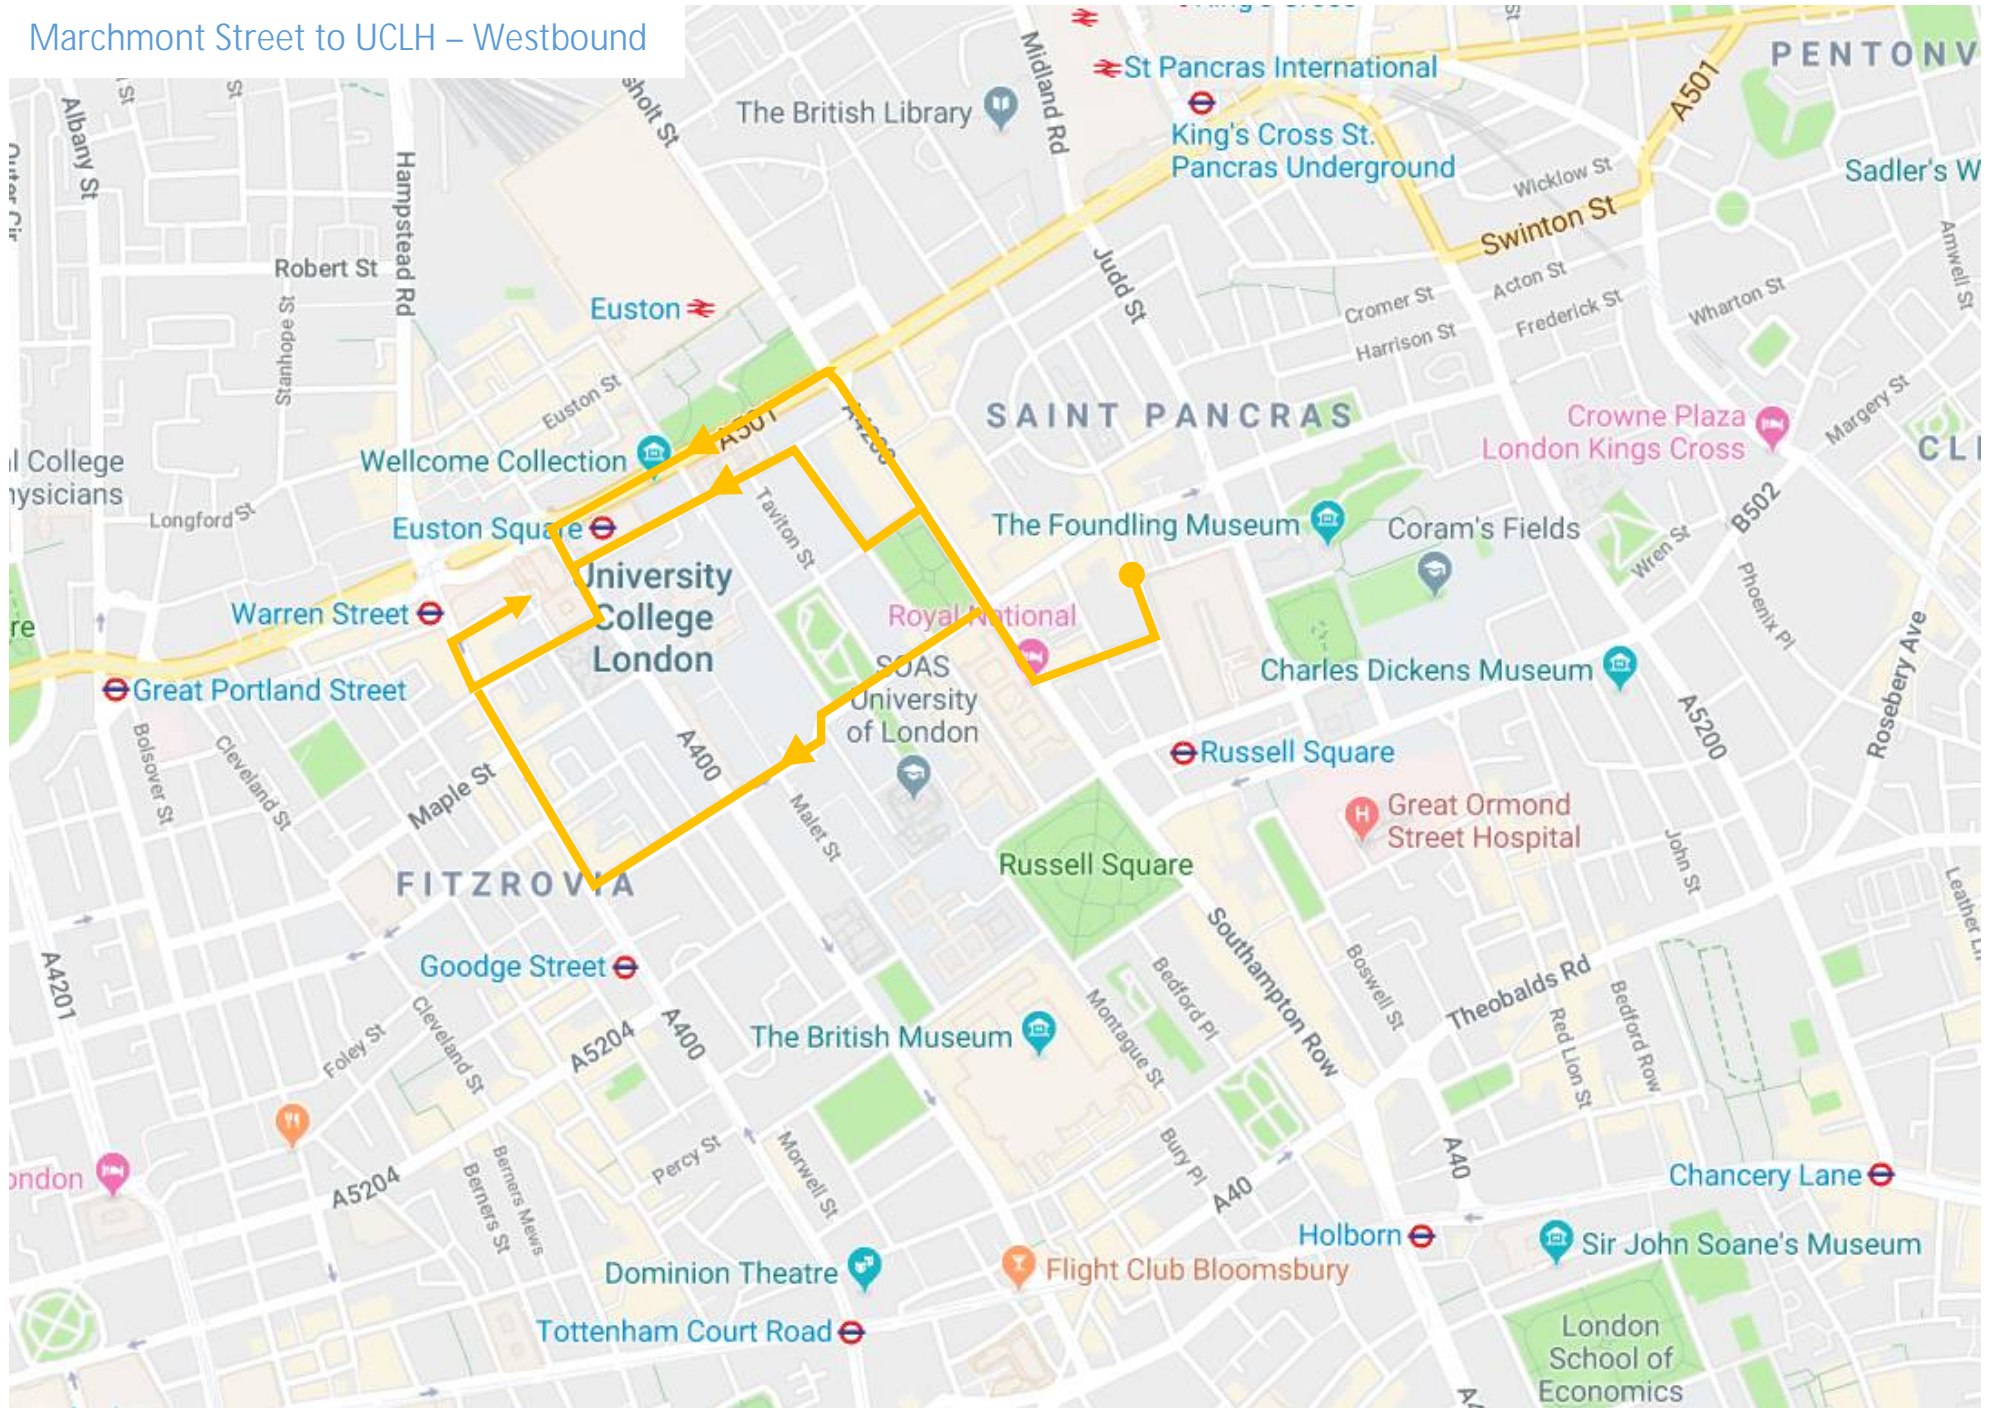

### Gray's Inn Road to UCLH - Westbound

Marchmont Street to UCLH – Eastbound

### Marchmont Street to UCLH – Westbound

### Marchmont Street to Gower Street – Eastbound

### Marchmont Street to Gower Street – Westbound

Tottenham Court Road to Tavistock Hotel – Eastbound  
[8am – 7pm]

Tottenham Court Road to Tavistock Hotel - Westbound  
[8am – 7pm]