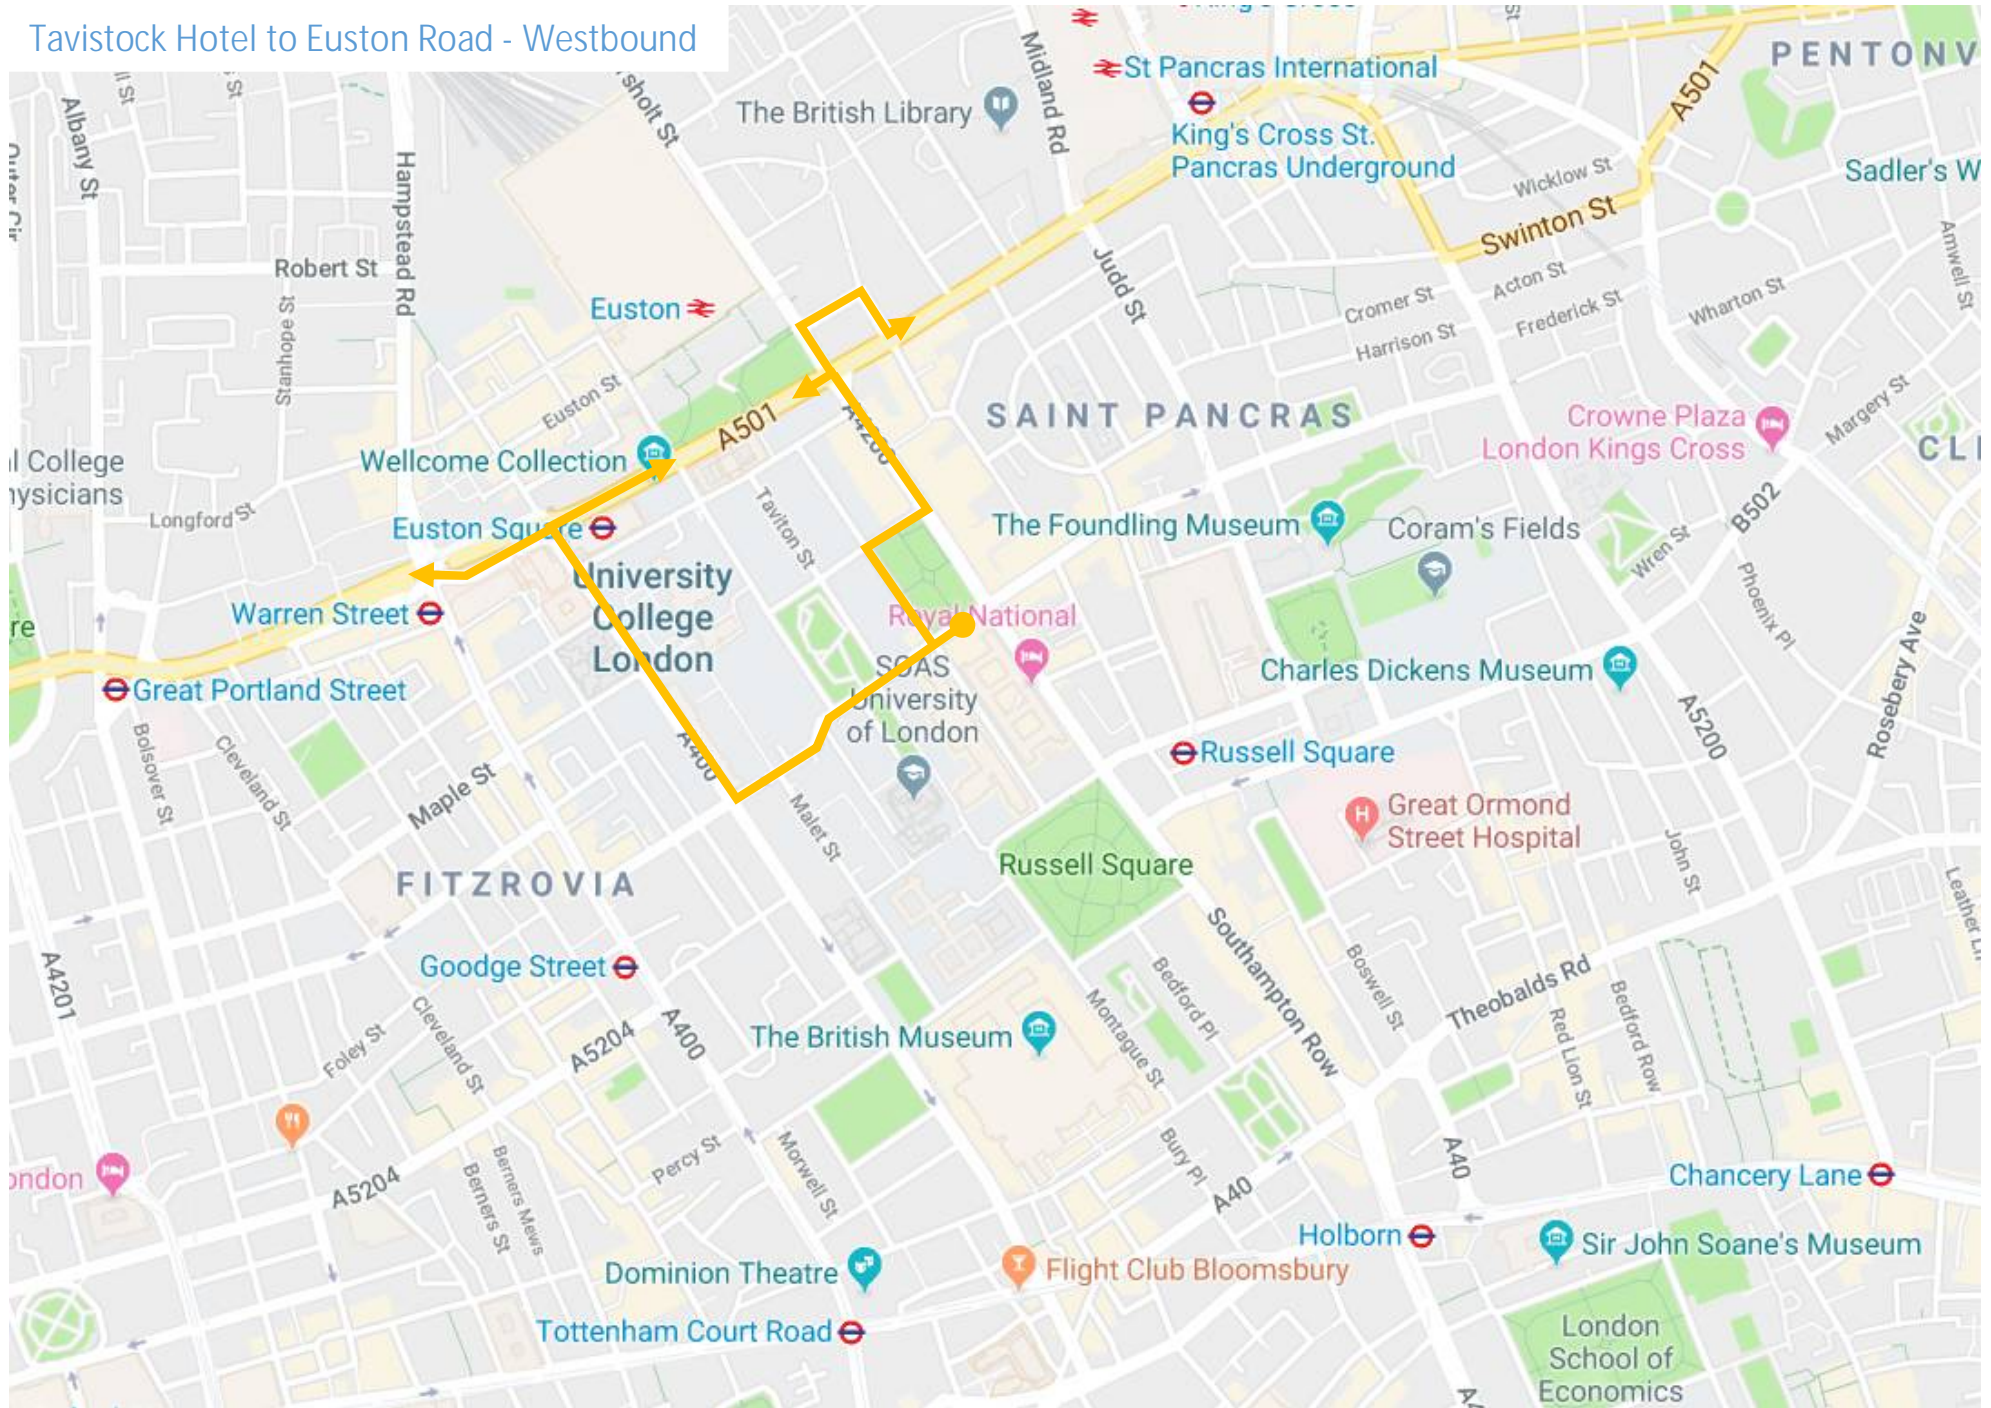

### UCLH to High Holborn - Eastbound

UCLH to High Holborn - Westbound

UCLH to Marchmont Street - Eastbound

Tavistock Hotel to Gower Street - Eastbound

Tavistock Hotel to Gower Street - Westbound

Tavistock Hotel to Euston Road - Eastbound

Tavistock Hotel to Euston Road - Westbound

Marchmont Street to Euston Road - Eastbound

Marchmont Street to Euston Road - Westbound

Tavistock Hotel to Gray's Inn Road - Eastbound

Tavistock Hotel to Gray's Inn Road - Westbound

Marchmont Street to Gray's Inn Road – Eastbound/Westbound

Tavistock Hotel to High Holborn - Eastbound

### Great Ormond Street Hospital to Gower Street - Eastbound & Westbound