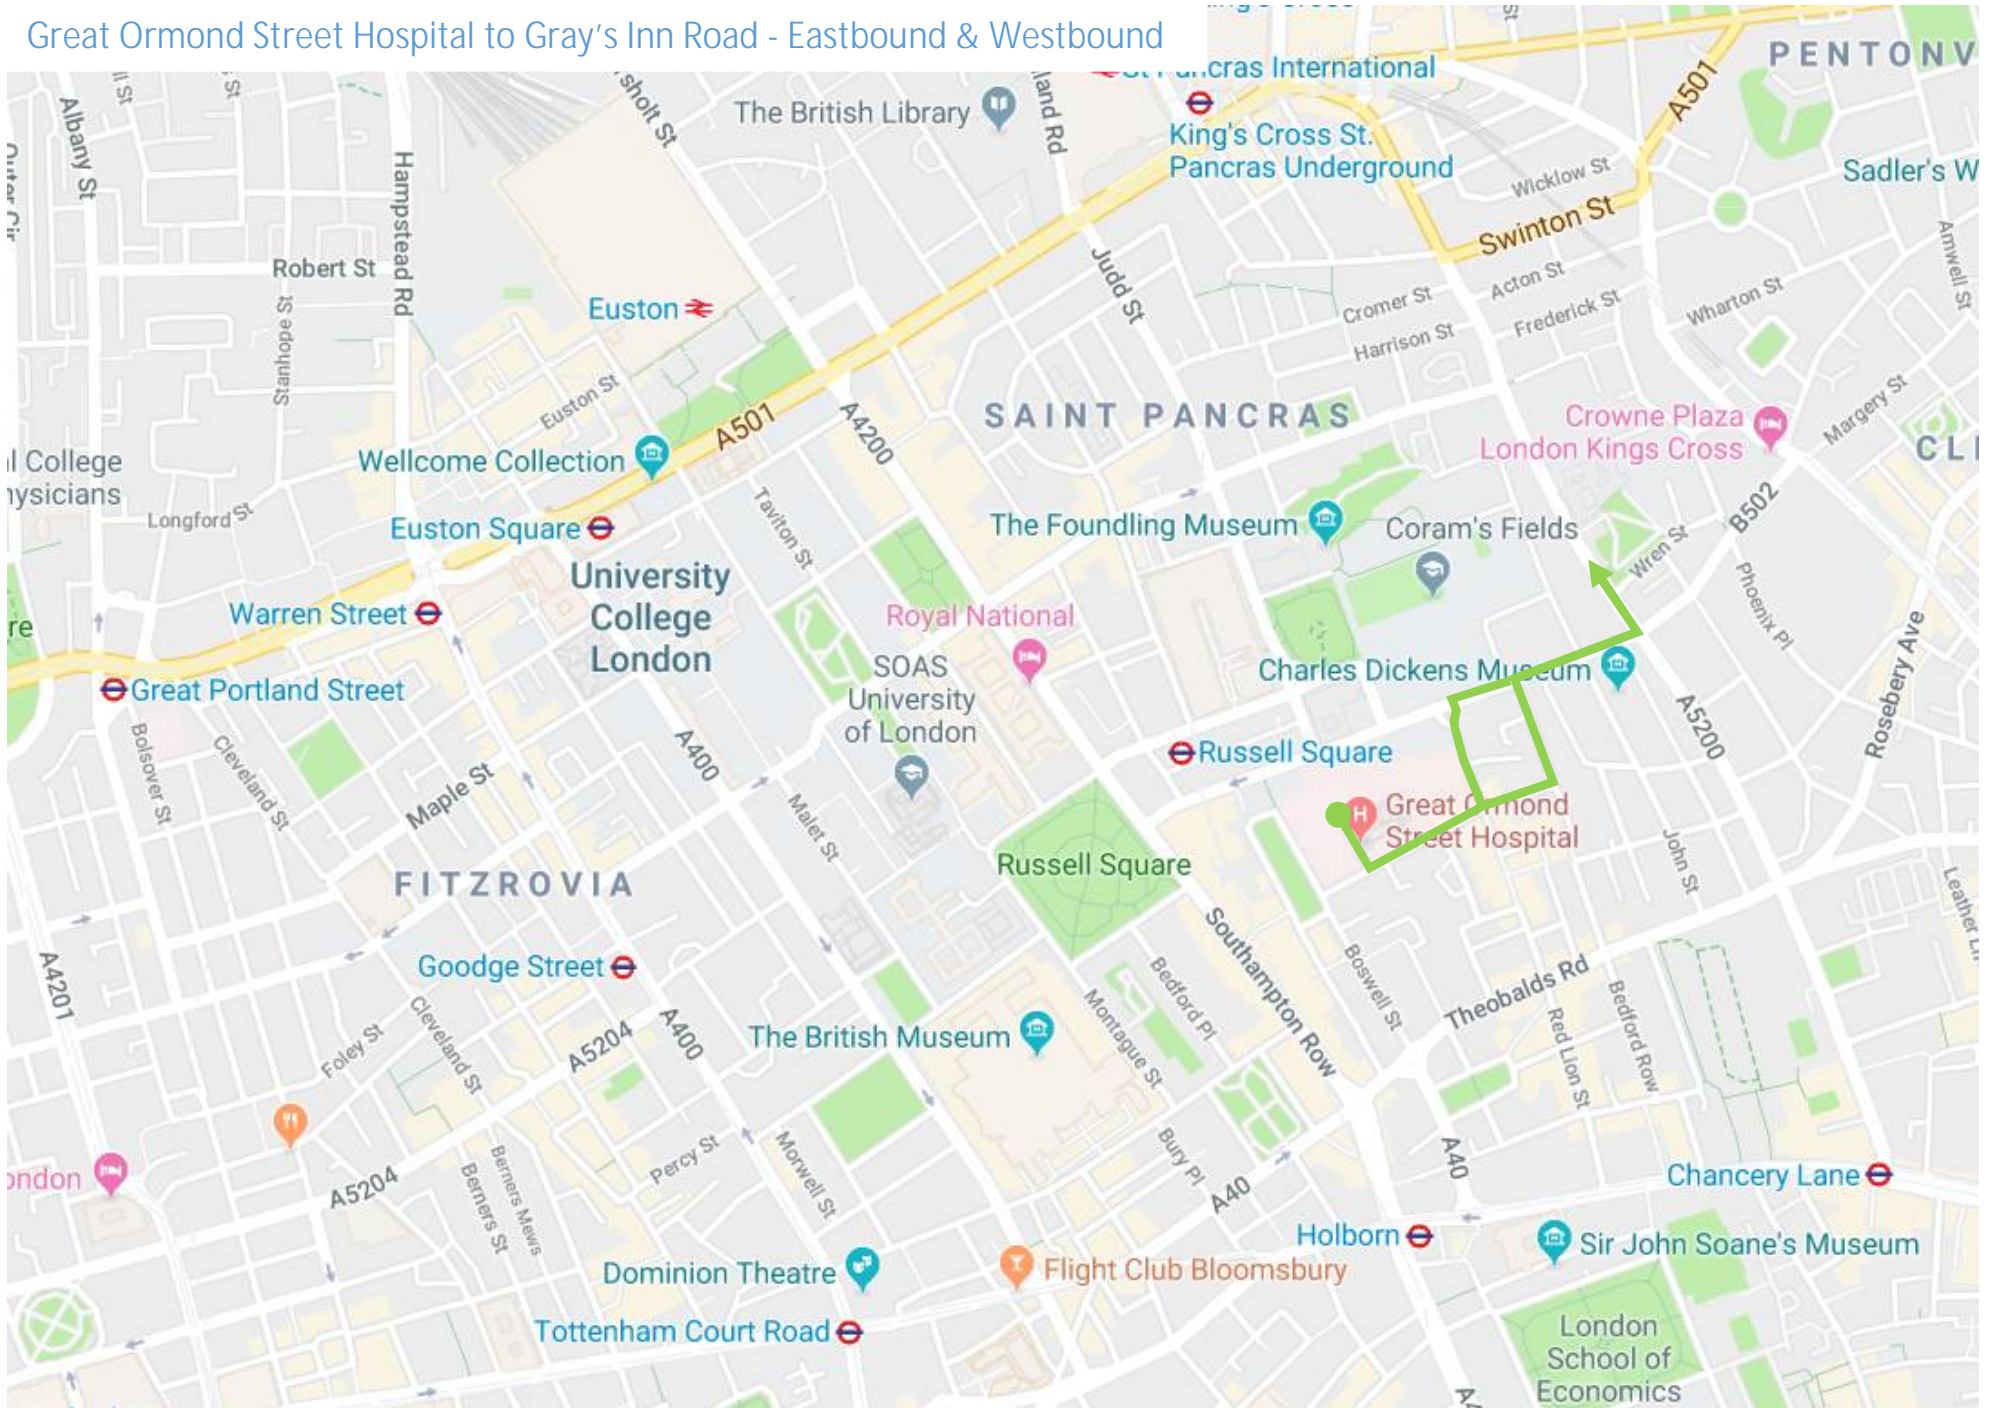

Marchmont Street to Gray's Inn Road – Eastbound/Westbound

Tavistock Hotel to High Holborn - Eastbound

### Great Ormond Street Hospital to Gower Street - Eastbound & Westbound

### Great Ormond Street Hospital to Euston Road -Eastbound and Westbound

### Great Ormond Street Hospital to Gray's Inn Road - Eastbound & Westbound