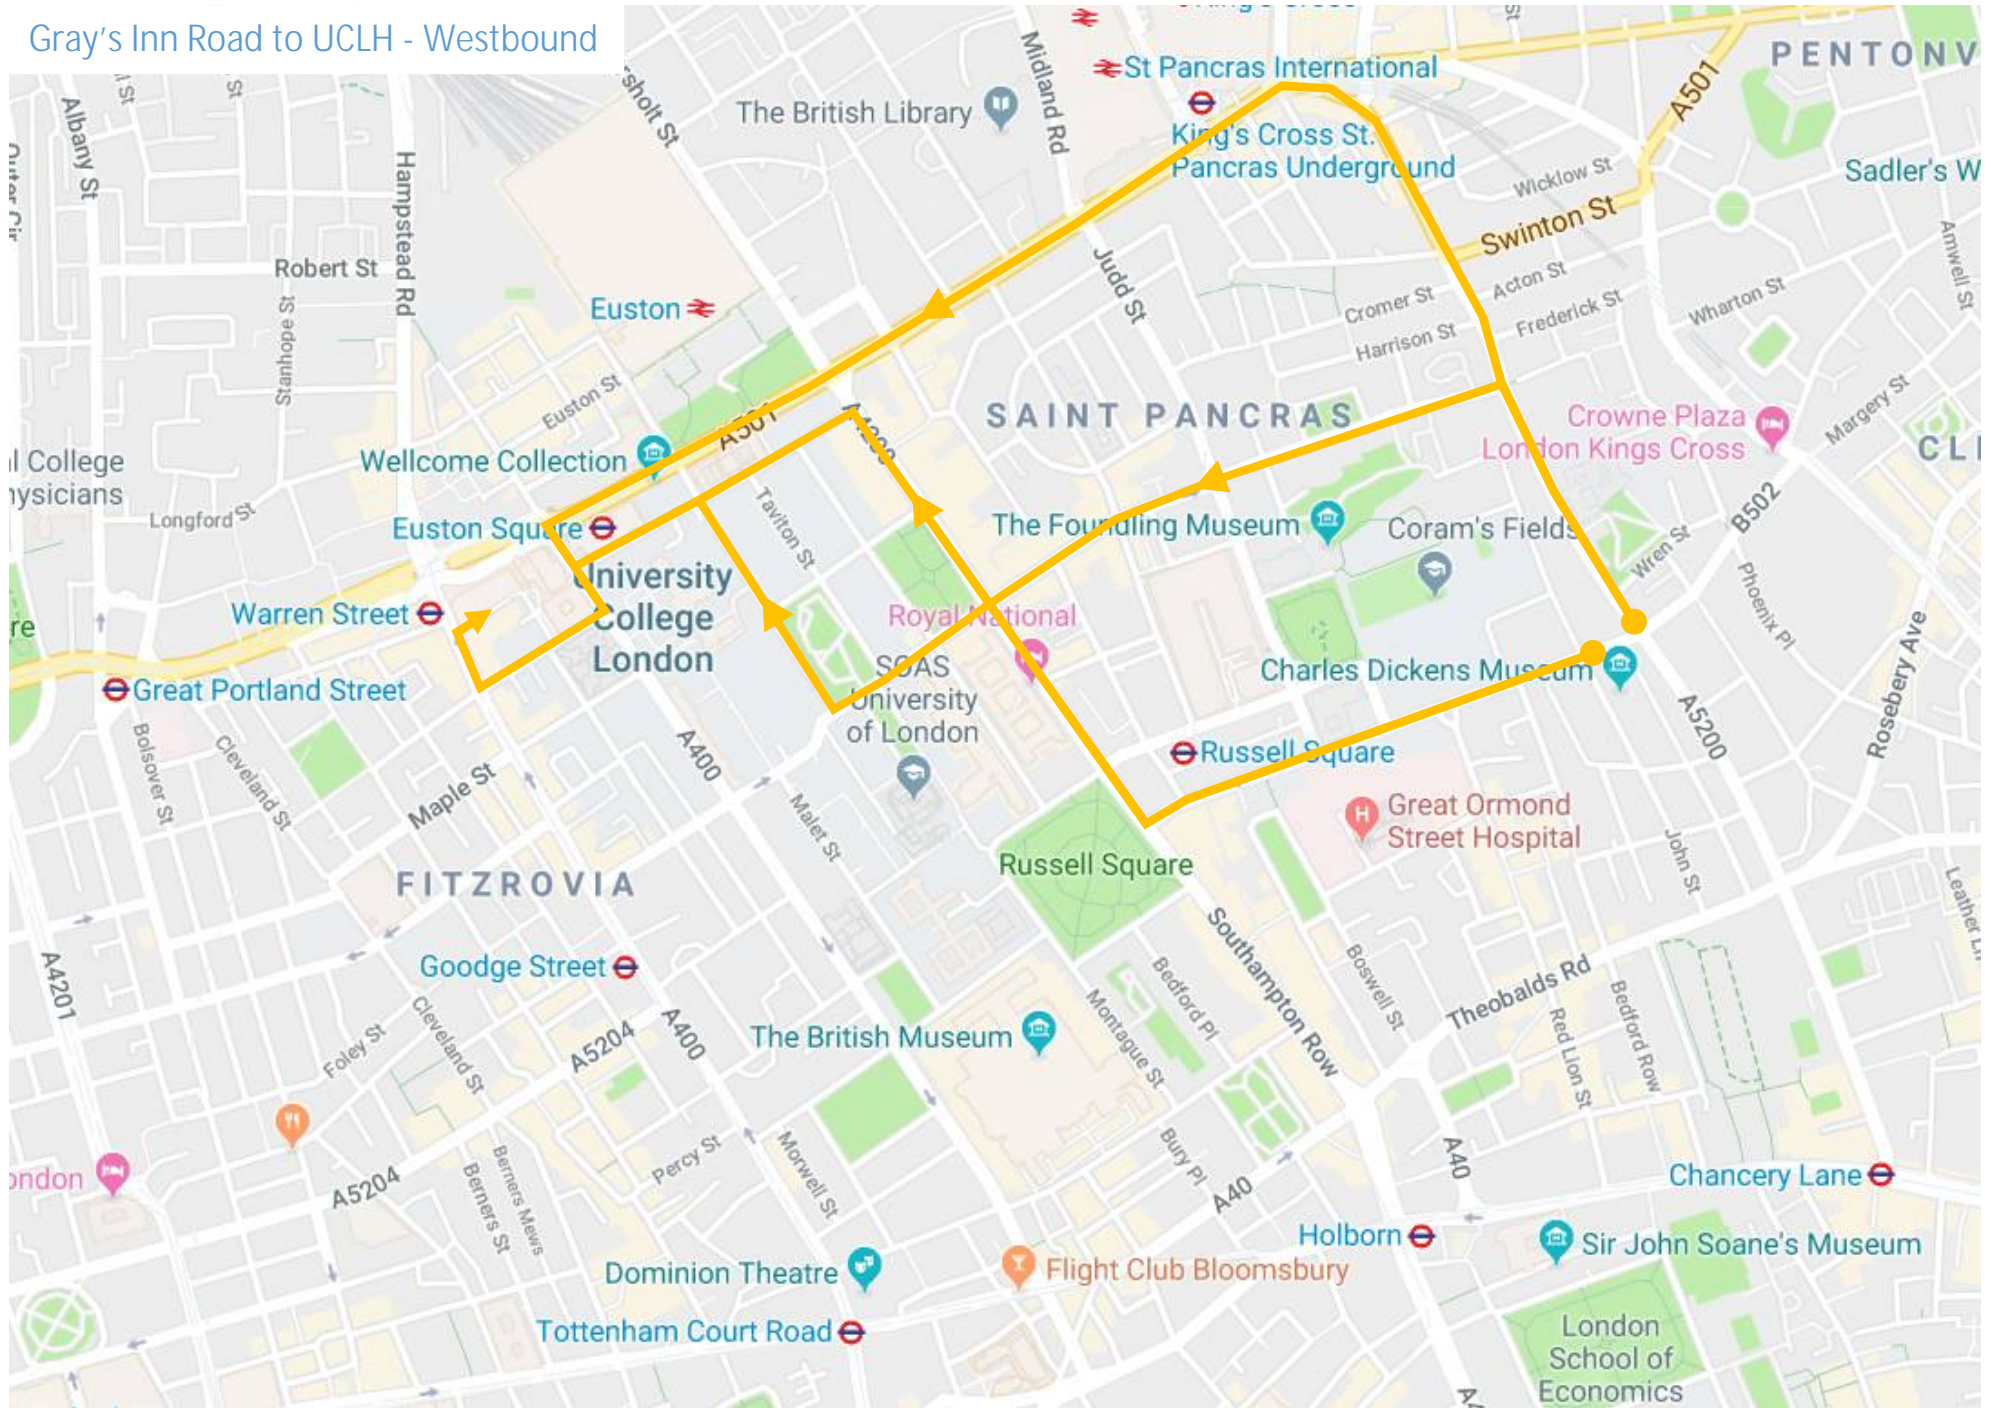

### Euston Road to UCLH - Eastbound & Westbound

### Gray's Inn Road to UCLH - Eastbound

### Gray's Inn Road to UCLH - Westbound

Marchmont Street to UCLH – Eastbound

### Marchmont Street to Gower Street – Eastbound