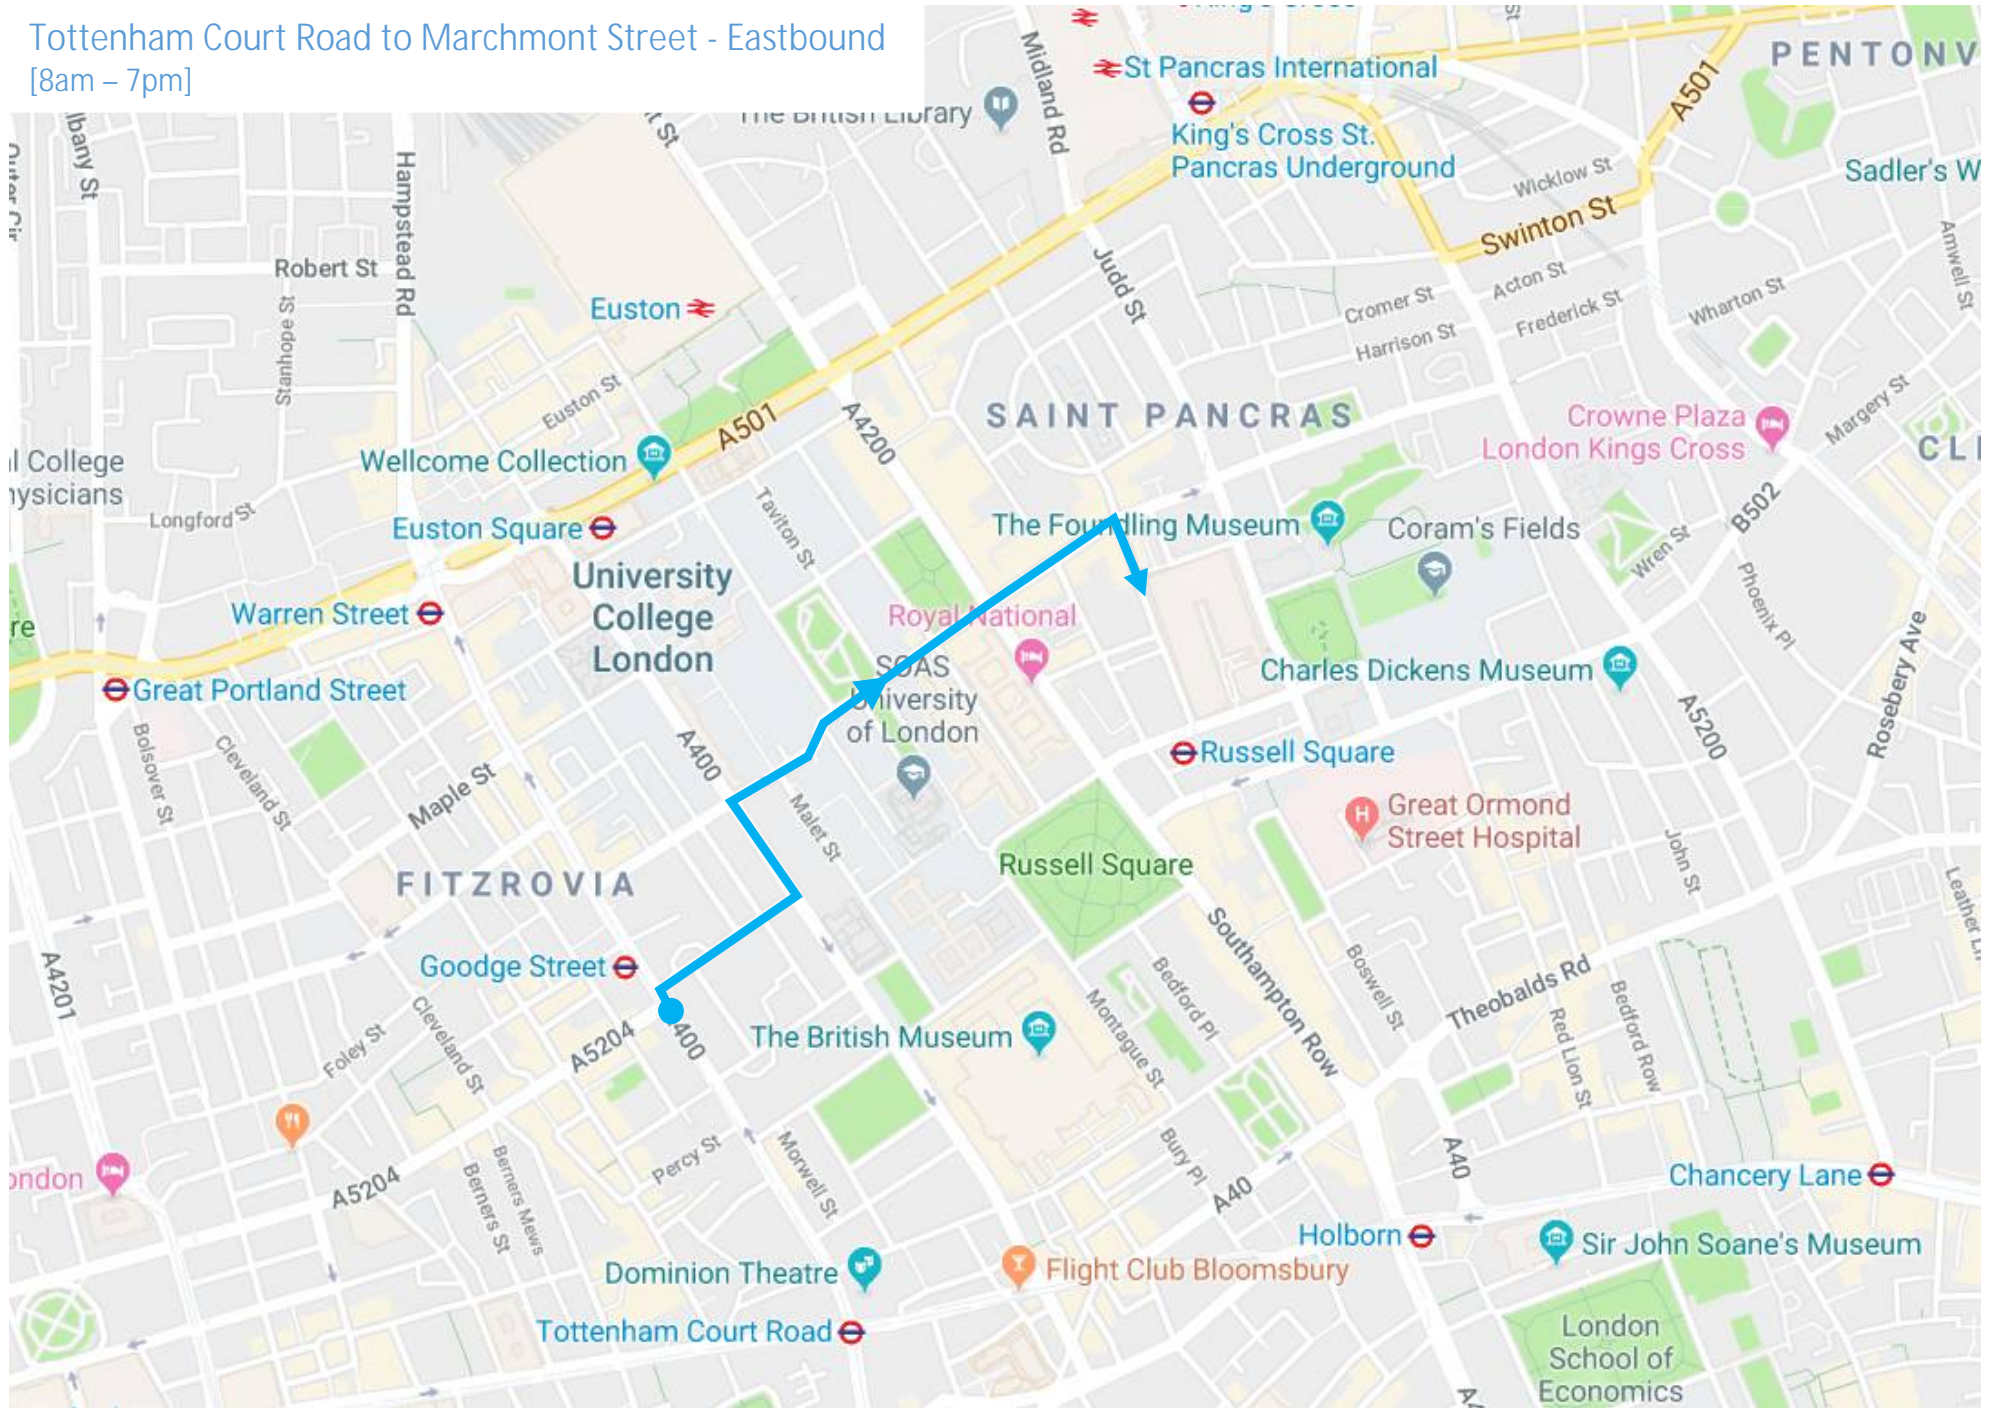

Euston Station to Tavistock Hotel - Westbound..... 90

Tottenham Court Road to Marchmont Street - Eastbound  
[8am – 7pm]

### Tottenham Court Road to Marchmont Street - Westbound [8am – 7pm]

### Gray's Inn Road to Euston Station - Eastbound