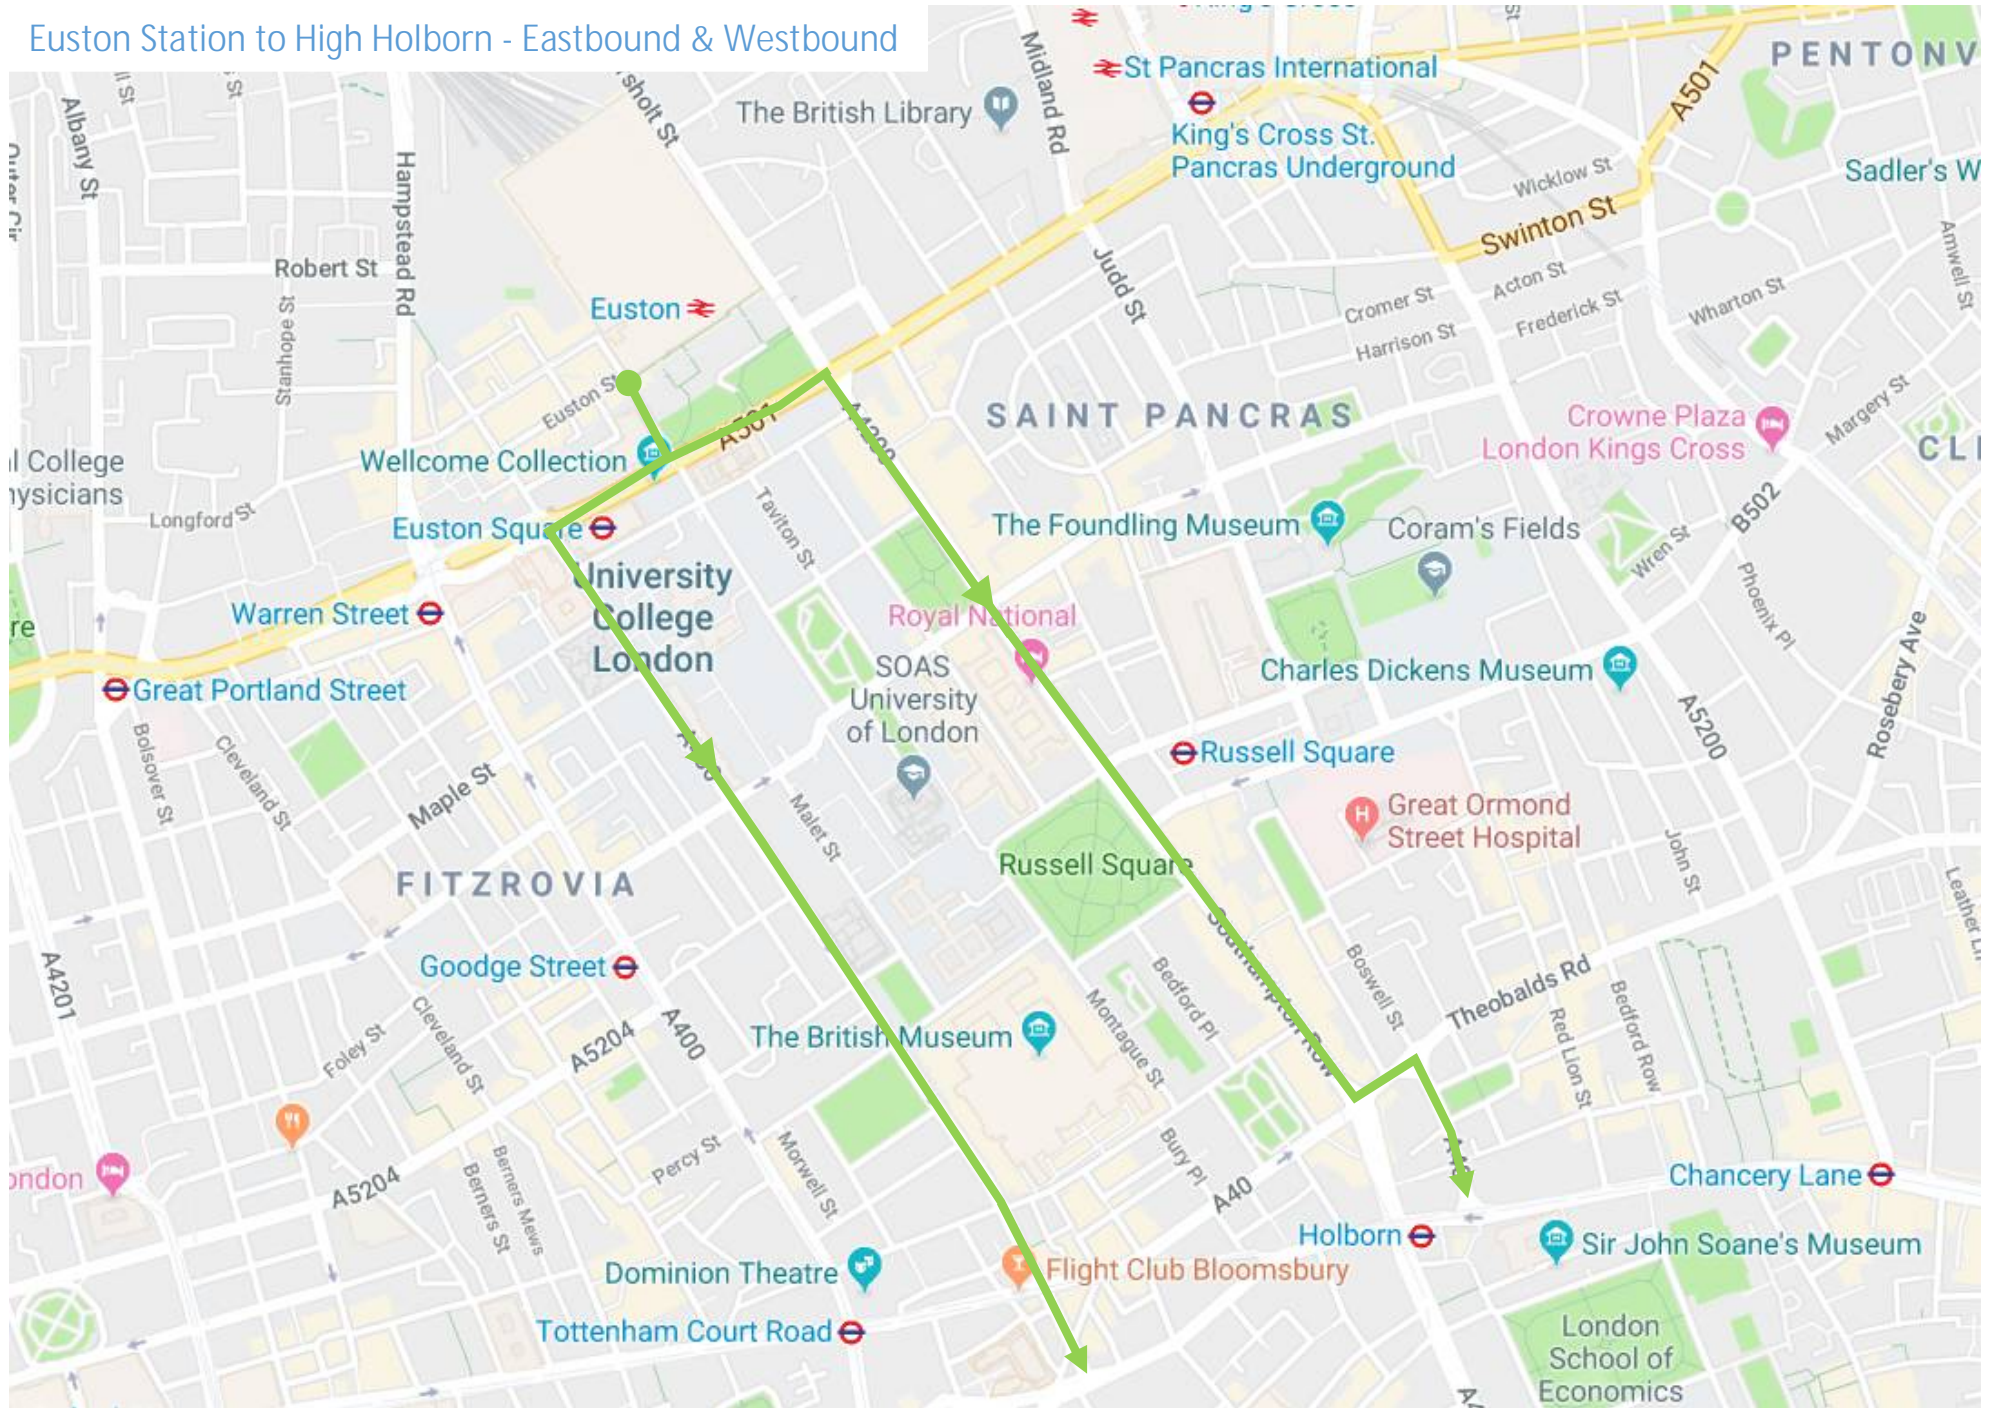

### Euston Station to Gray's Inn Road - Eastbound

### Euston Station to Gray's Inn Road - Westbound

### Euston Station to High Holborn - Eastbound & Westbound