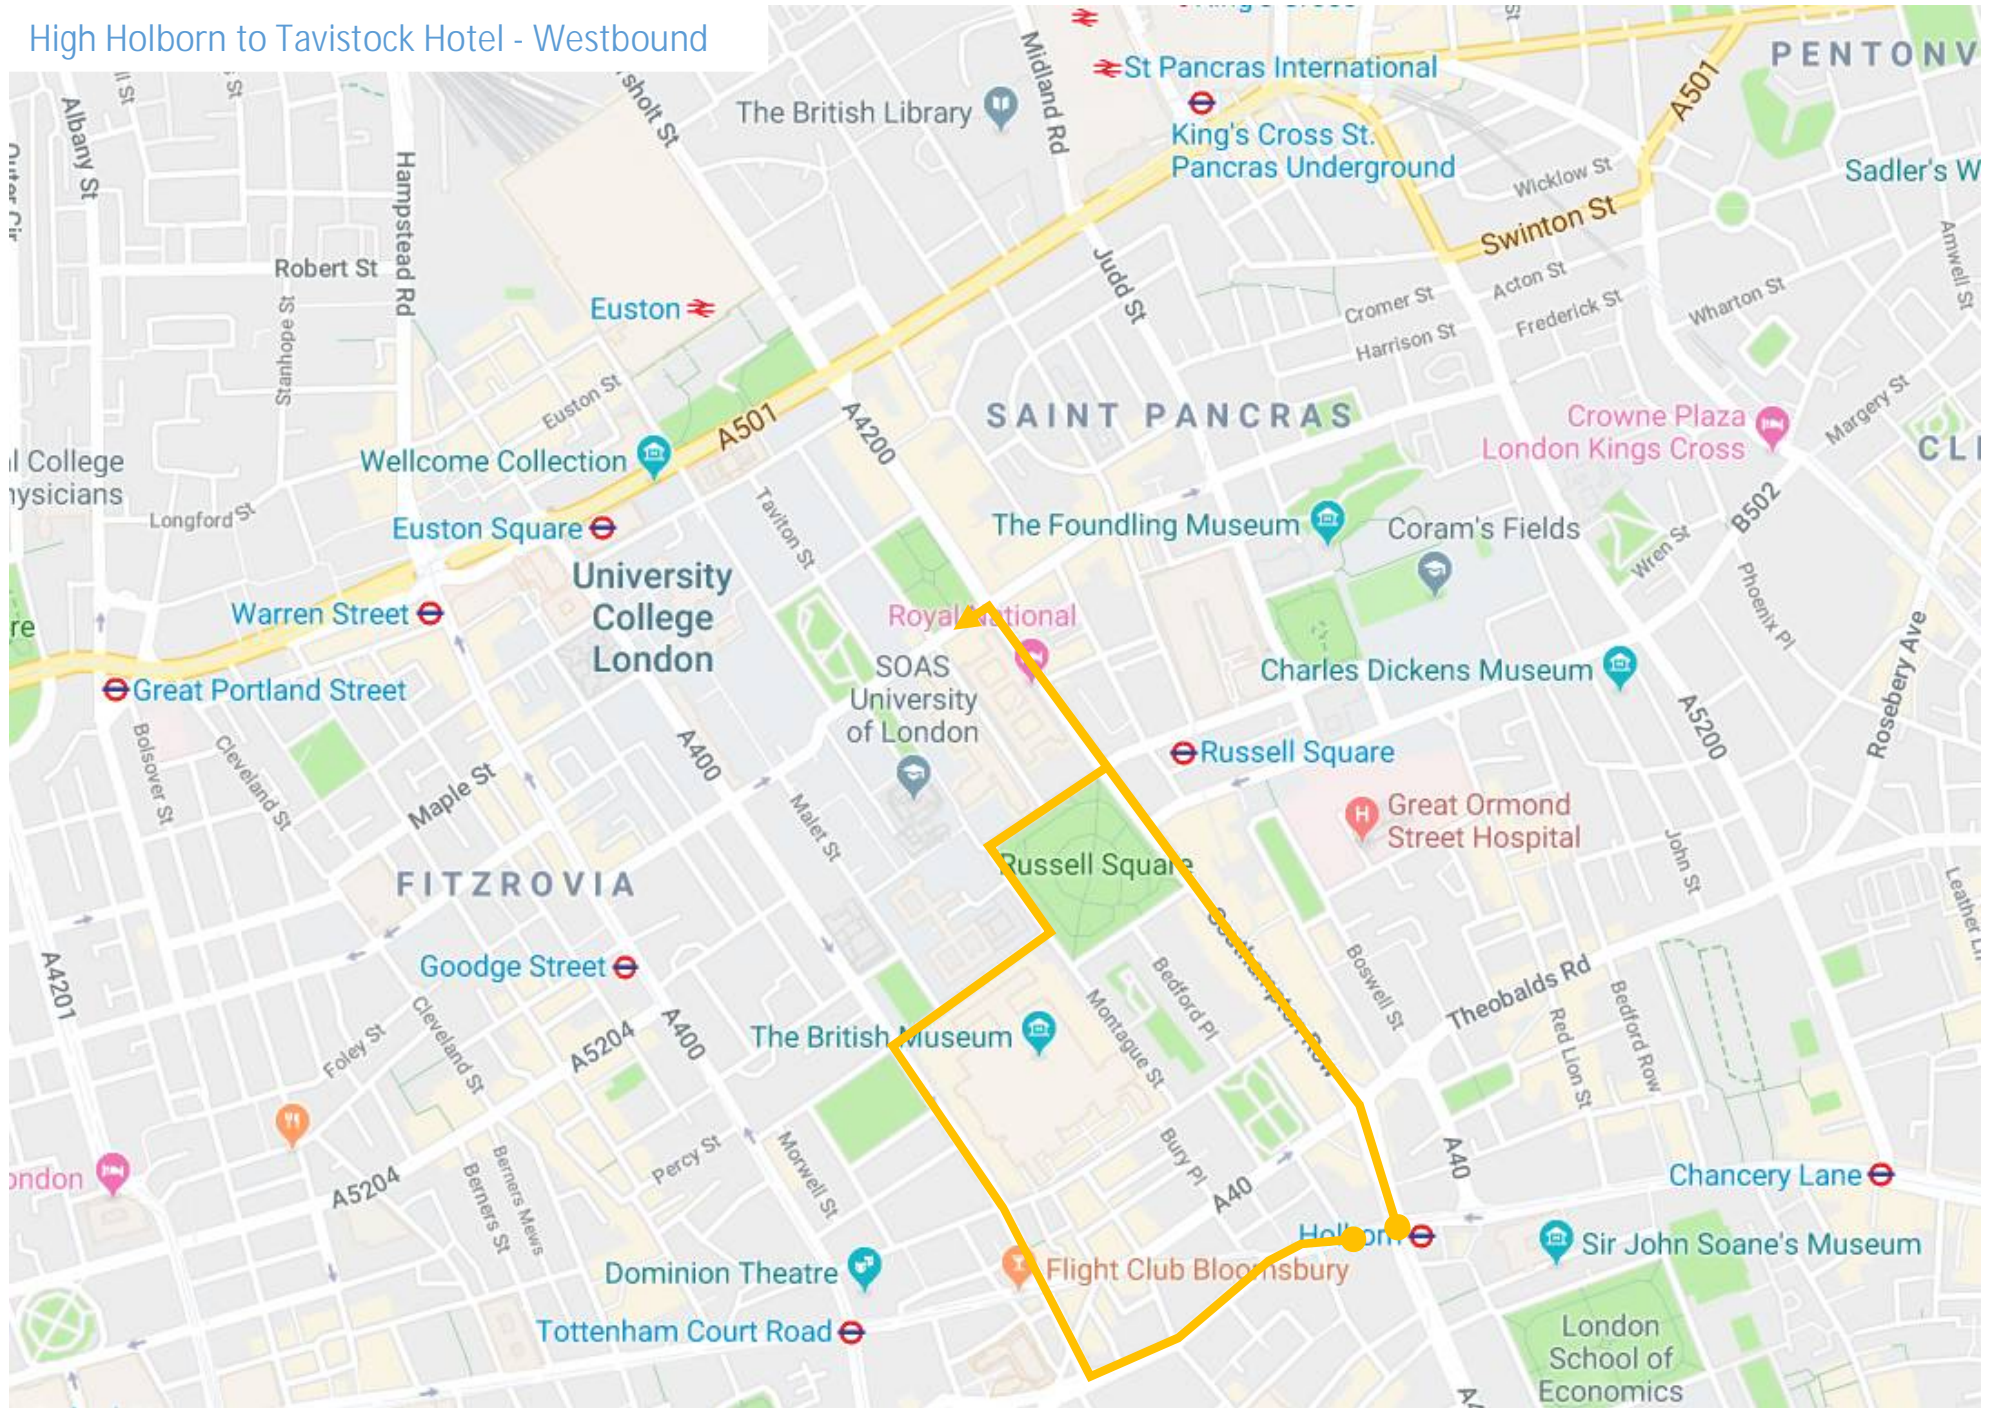

### Euston Road to Marchmont Street - Eastbound

Gray's Inn Road to Tavistock Hotel - Eastbound

Gray's Inn Road to Tavistock Hotel - Westbound

Gray's Inn Road to Marchmont Street – Eastbound

Gray's Inn Road to Marchmont Street – Westbound

### High Holborn to Tavistock Hotel - Westbound

### High Holborn to Marchmont Street - Eastbound

### High Holborn to Marchmont Street - Westbound

Tottenham Court Road to Great Ormond Street Hospital – Eastbound  
[8am – 7pm]

Tottenham Court Road to Great Ormond Street Hospital – Westbound  
[8am – 7pm]