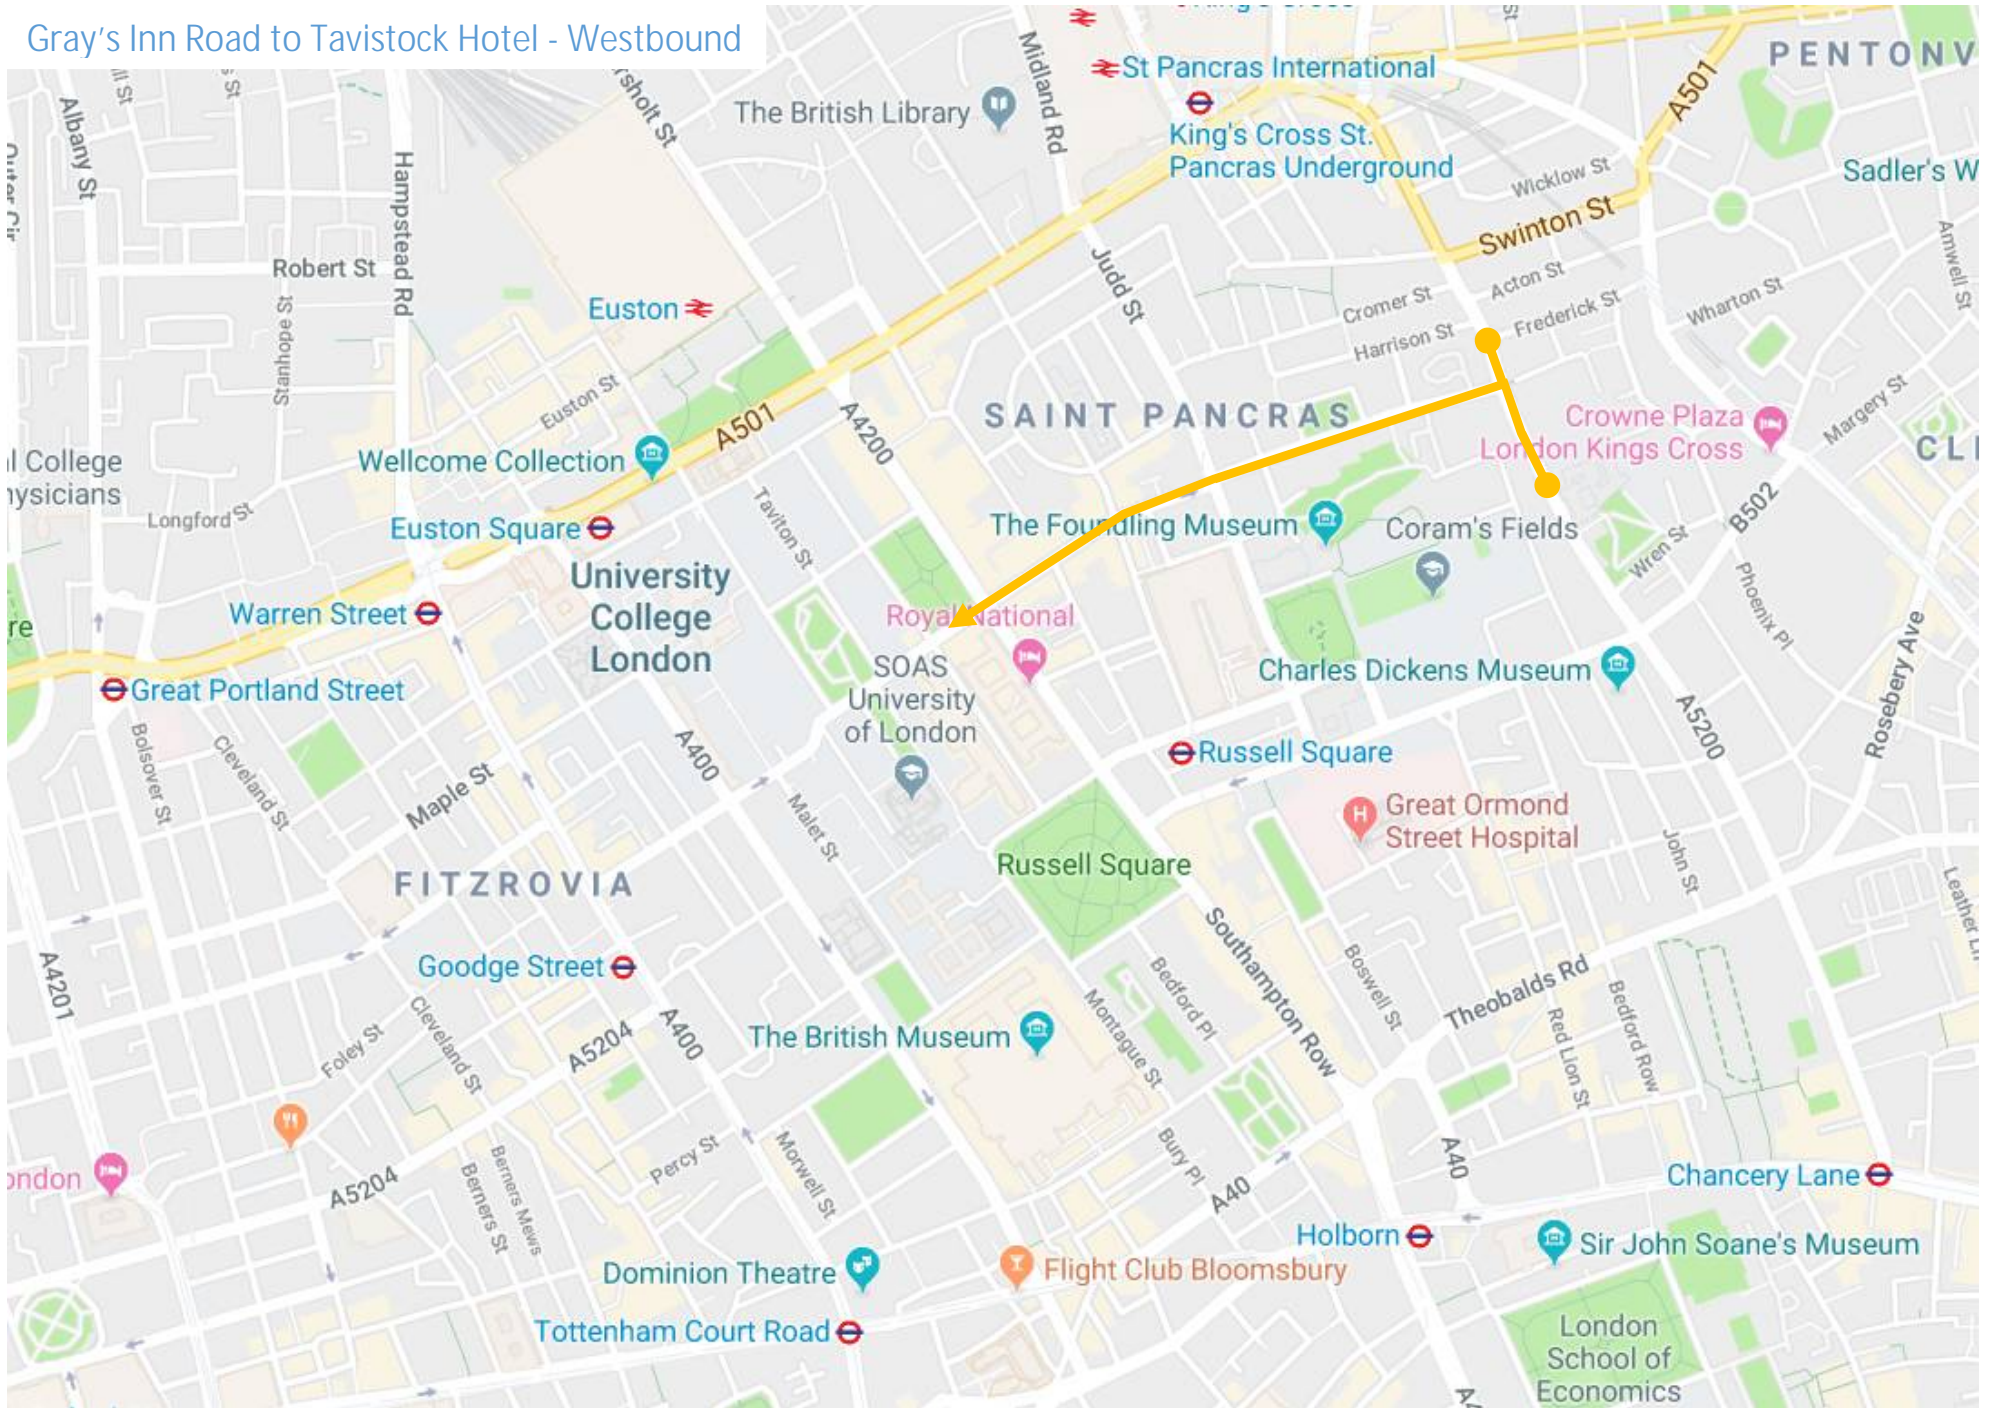

### Euston Road to Marchmont Street - Eastbound

Gray's Inn Road to Tavistock Hotel - Eastbound

Gray's Inn Road to Tavistock Hotel - Westbound

Gray's Inn Road to Marchmont Street – Eastbound

Gray's Inn Road to Marchmont Street – Westbound

### High Holborn to Tavistock Hotel - Westbound

### High Holborn to Marchmont Street - Eastbound

### High Holborn to Marchmont Street - Westbound

Tottenham Court Road to Great Ormond Street Hospital – Eastbound  
[8am – 7pm]

Tottenham Court Road to Great Ormond Street Hospital – Westbound  
[8am – 7pm]