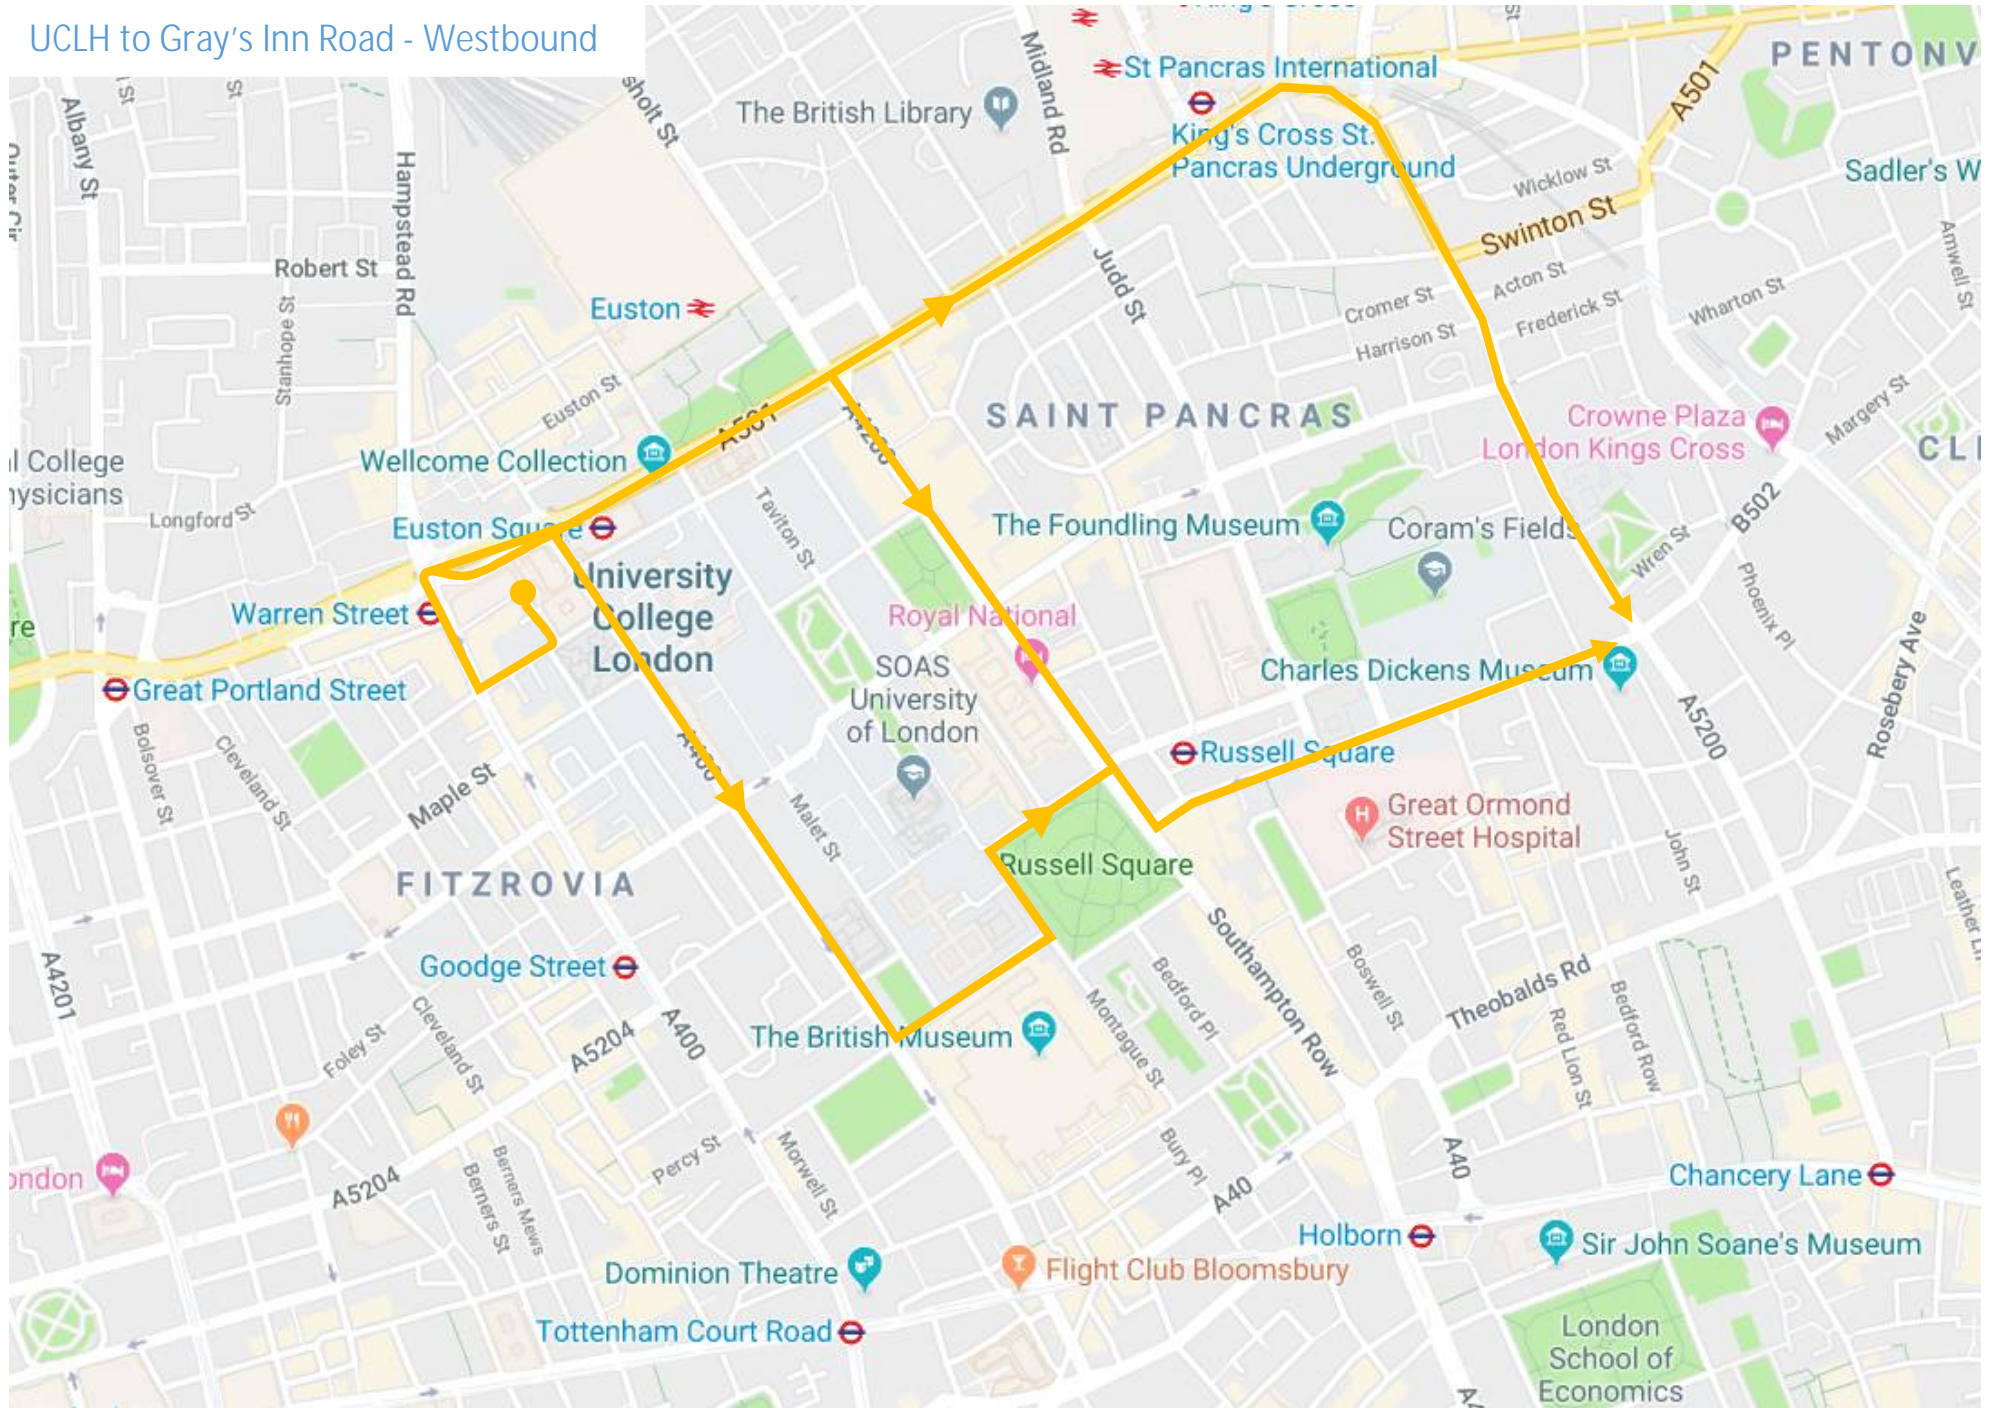

### Euston Station to High Holborn - Eastbound & Westbound

### UCLH to Gower Street - Eastbound & Westbound

### UCLH to Gray's Inn Road - Westbound

### Great Ormond Street Hospital to Gower Street - Eastbound & Westbound