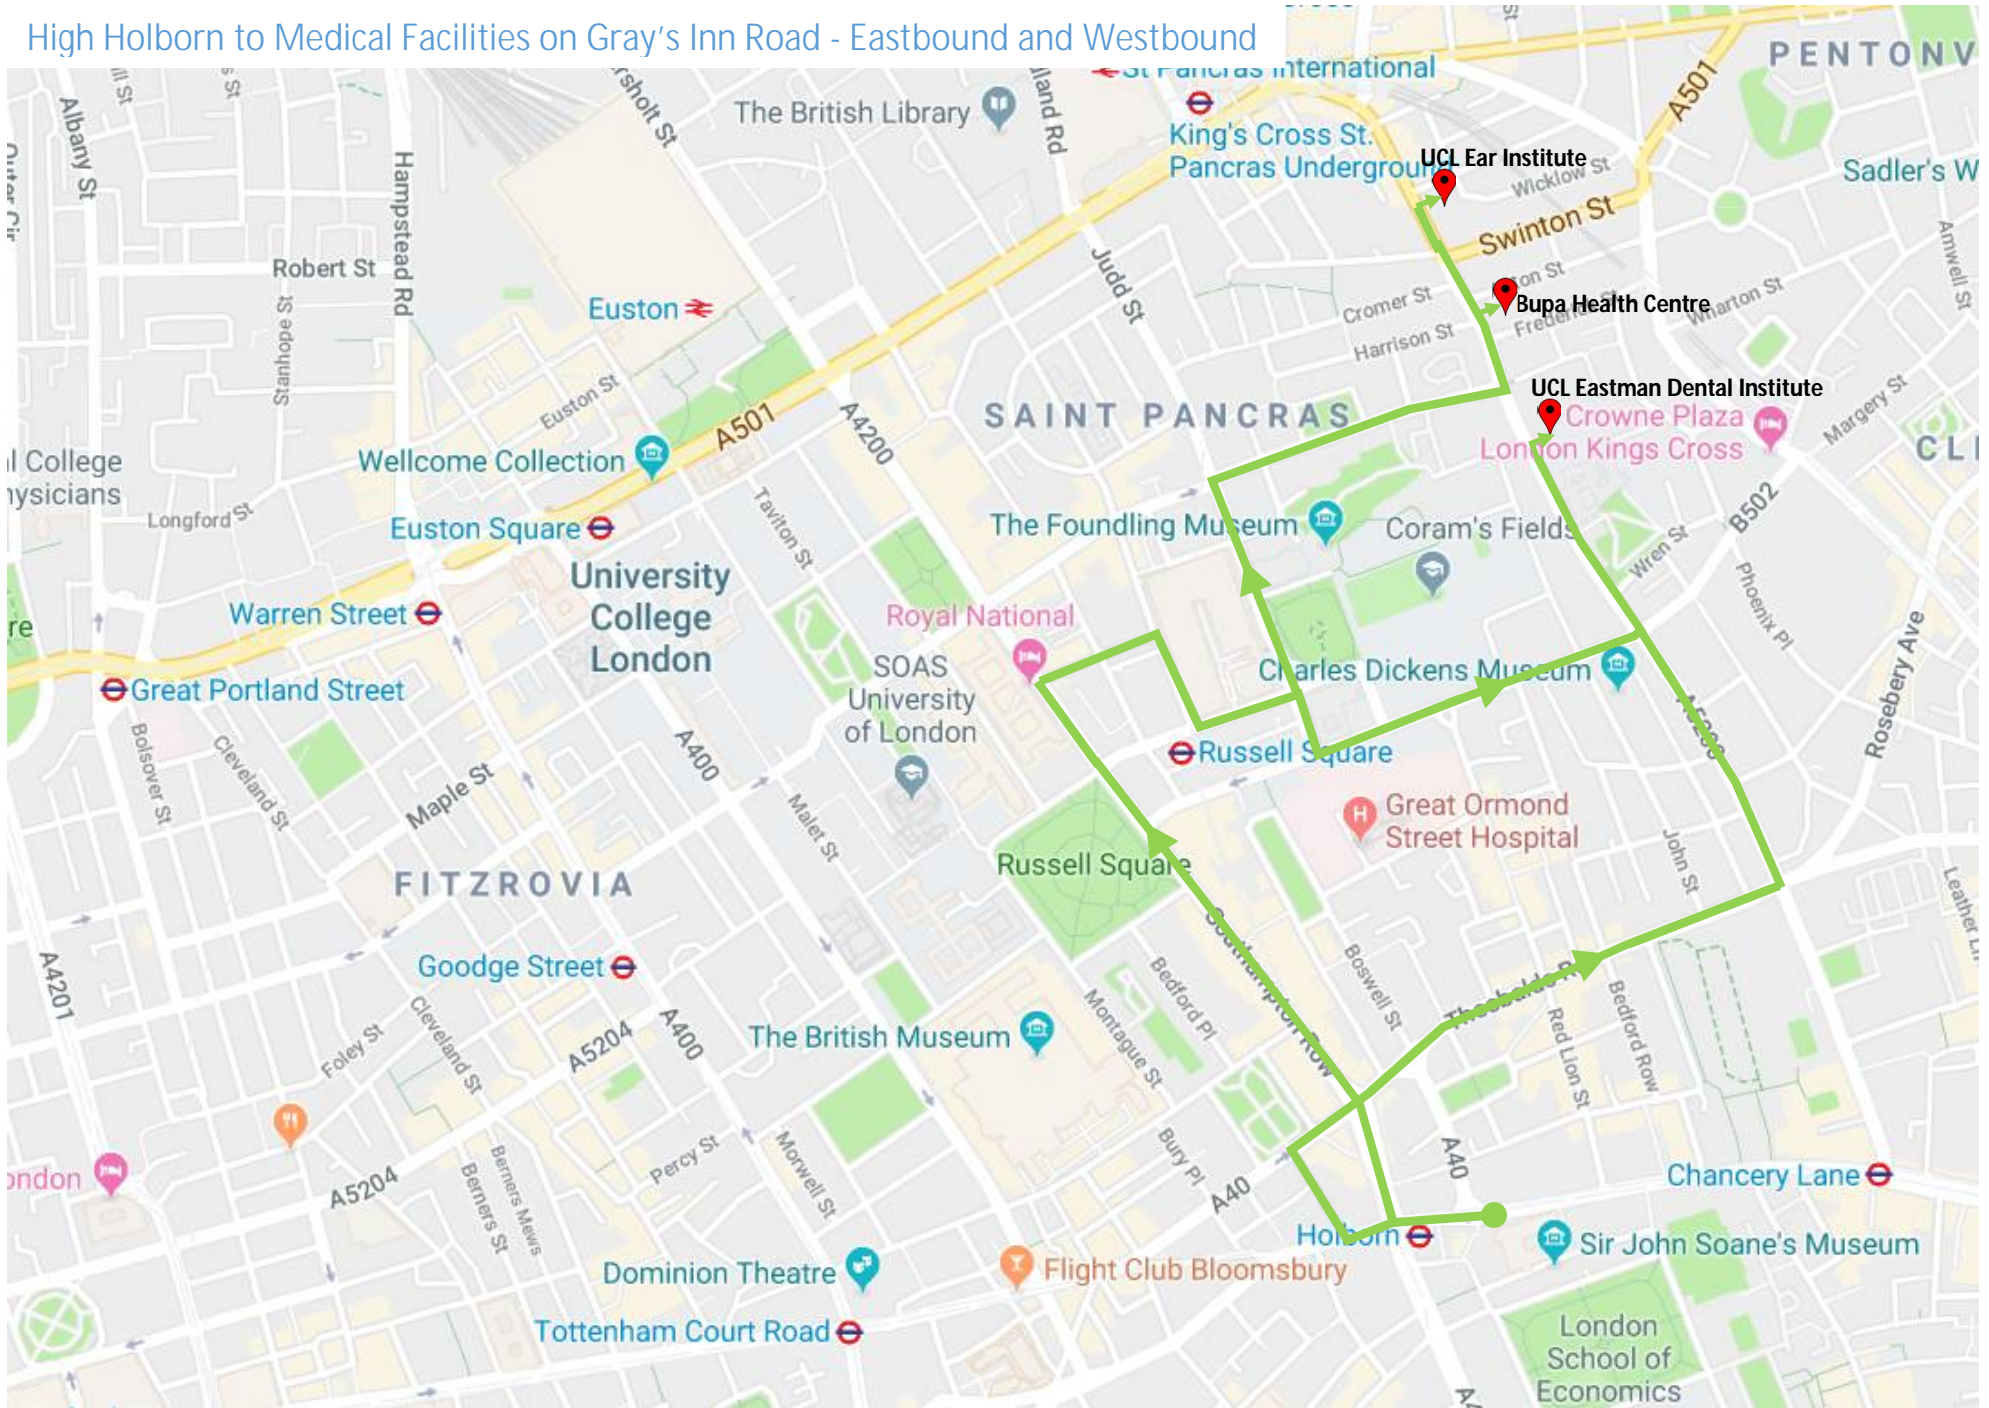

High Holborn to Medical Facilities on Gray's Inn Road - Eastbound and Westbound