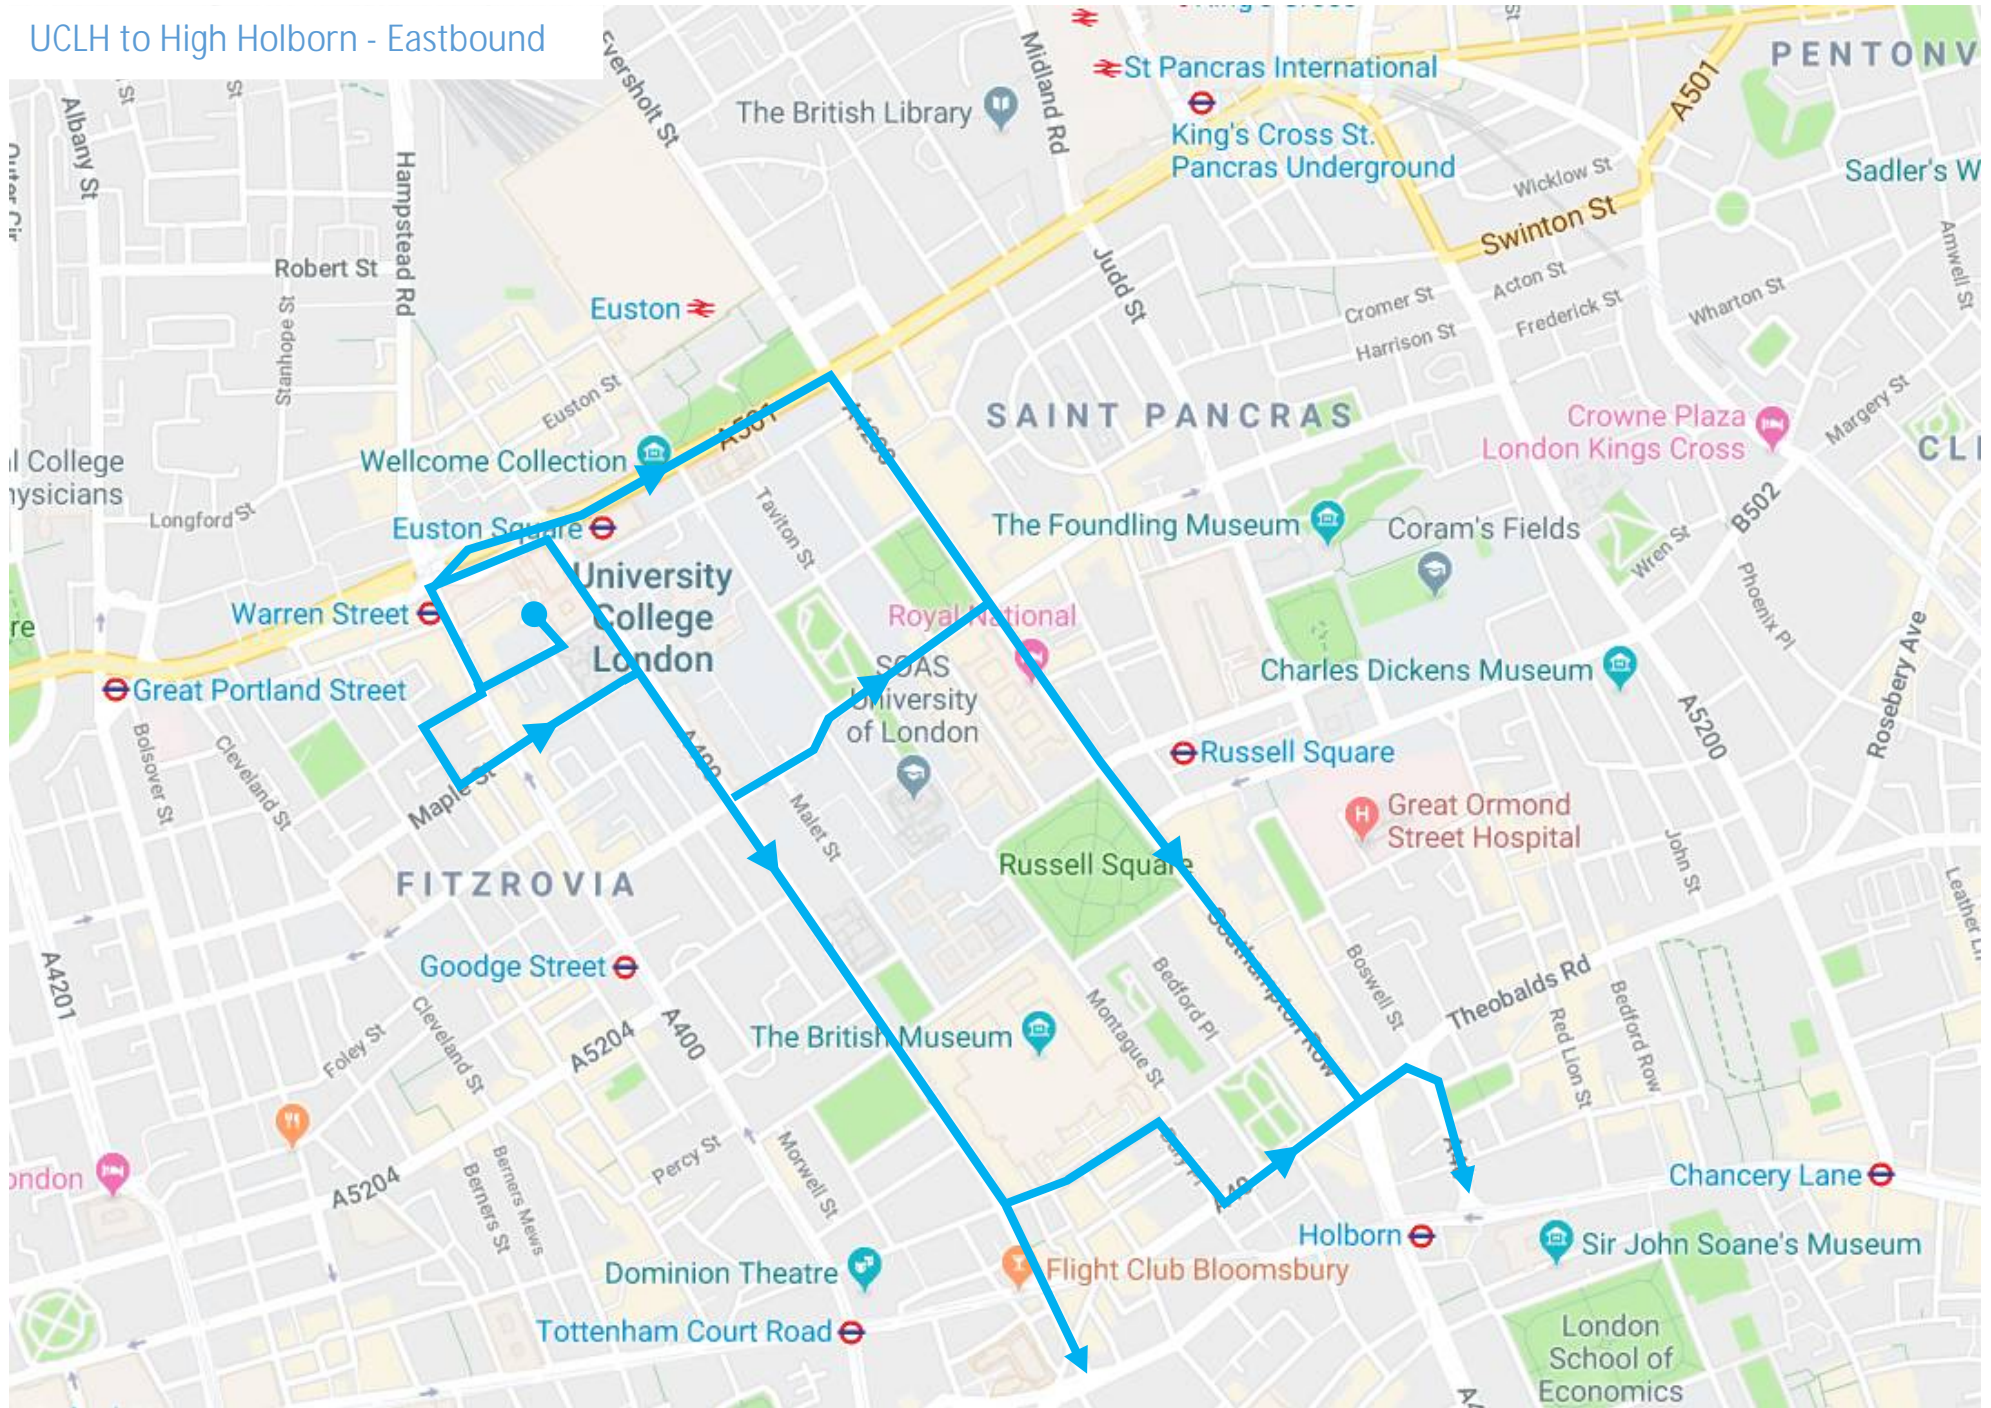

UCLH to High Holborn - Eastbound