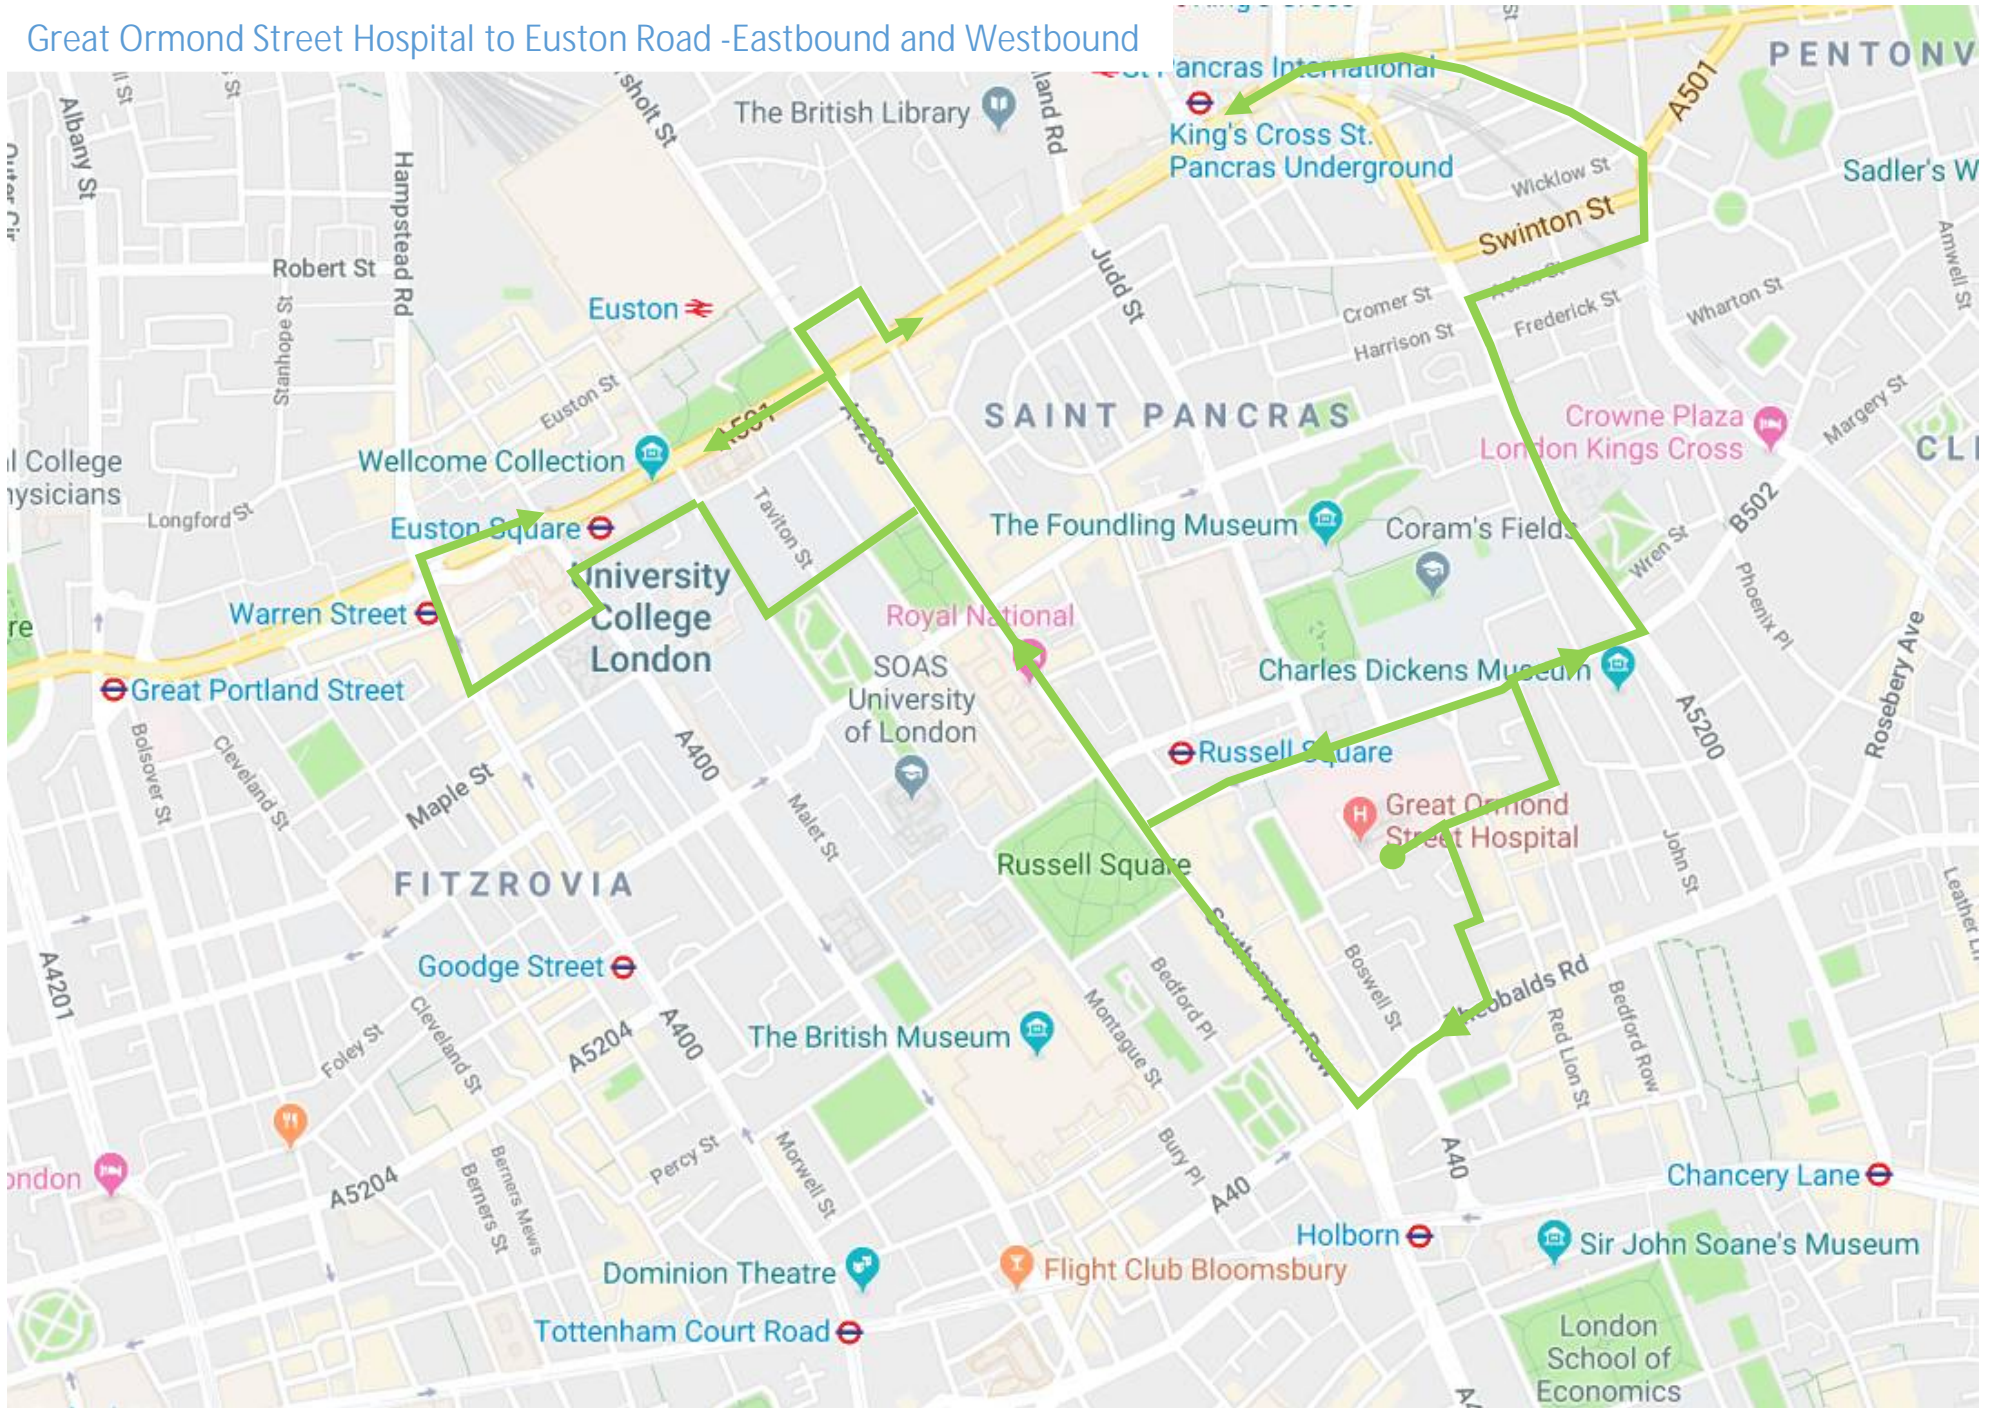

Marchmont Street to Gray's Inn Road – Eastbound/Westbound

Tavistock Hotel to High Holborn - Eastbound

### Great Ormond Street Hospital to Gower Street - Eastbound & Westbound

### Great Ormond Street Hospital to Euston Road -Eastbound and Westbound

### Great Ormond Street Hospital to Gray's Inn Road - Eastbound & Westbound