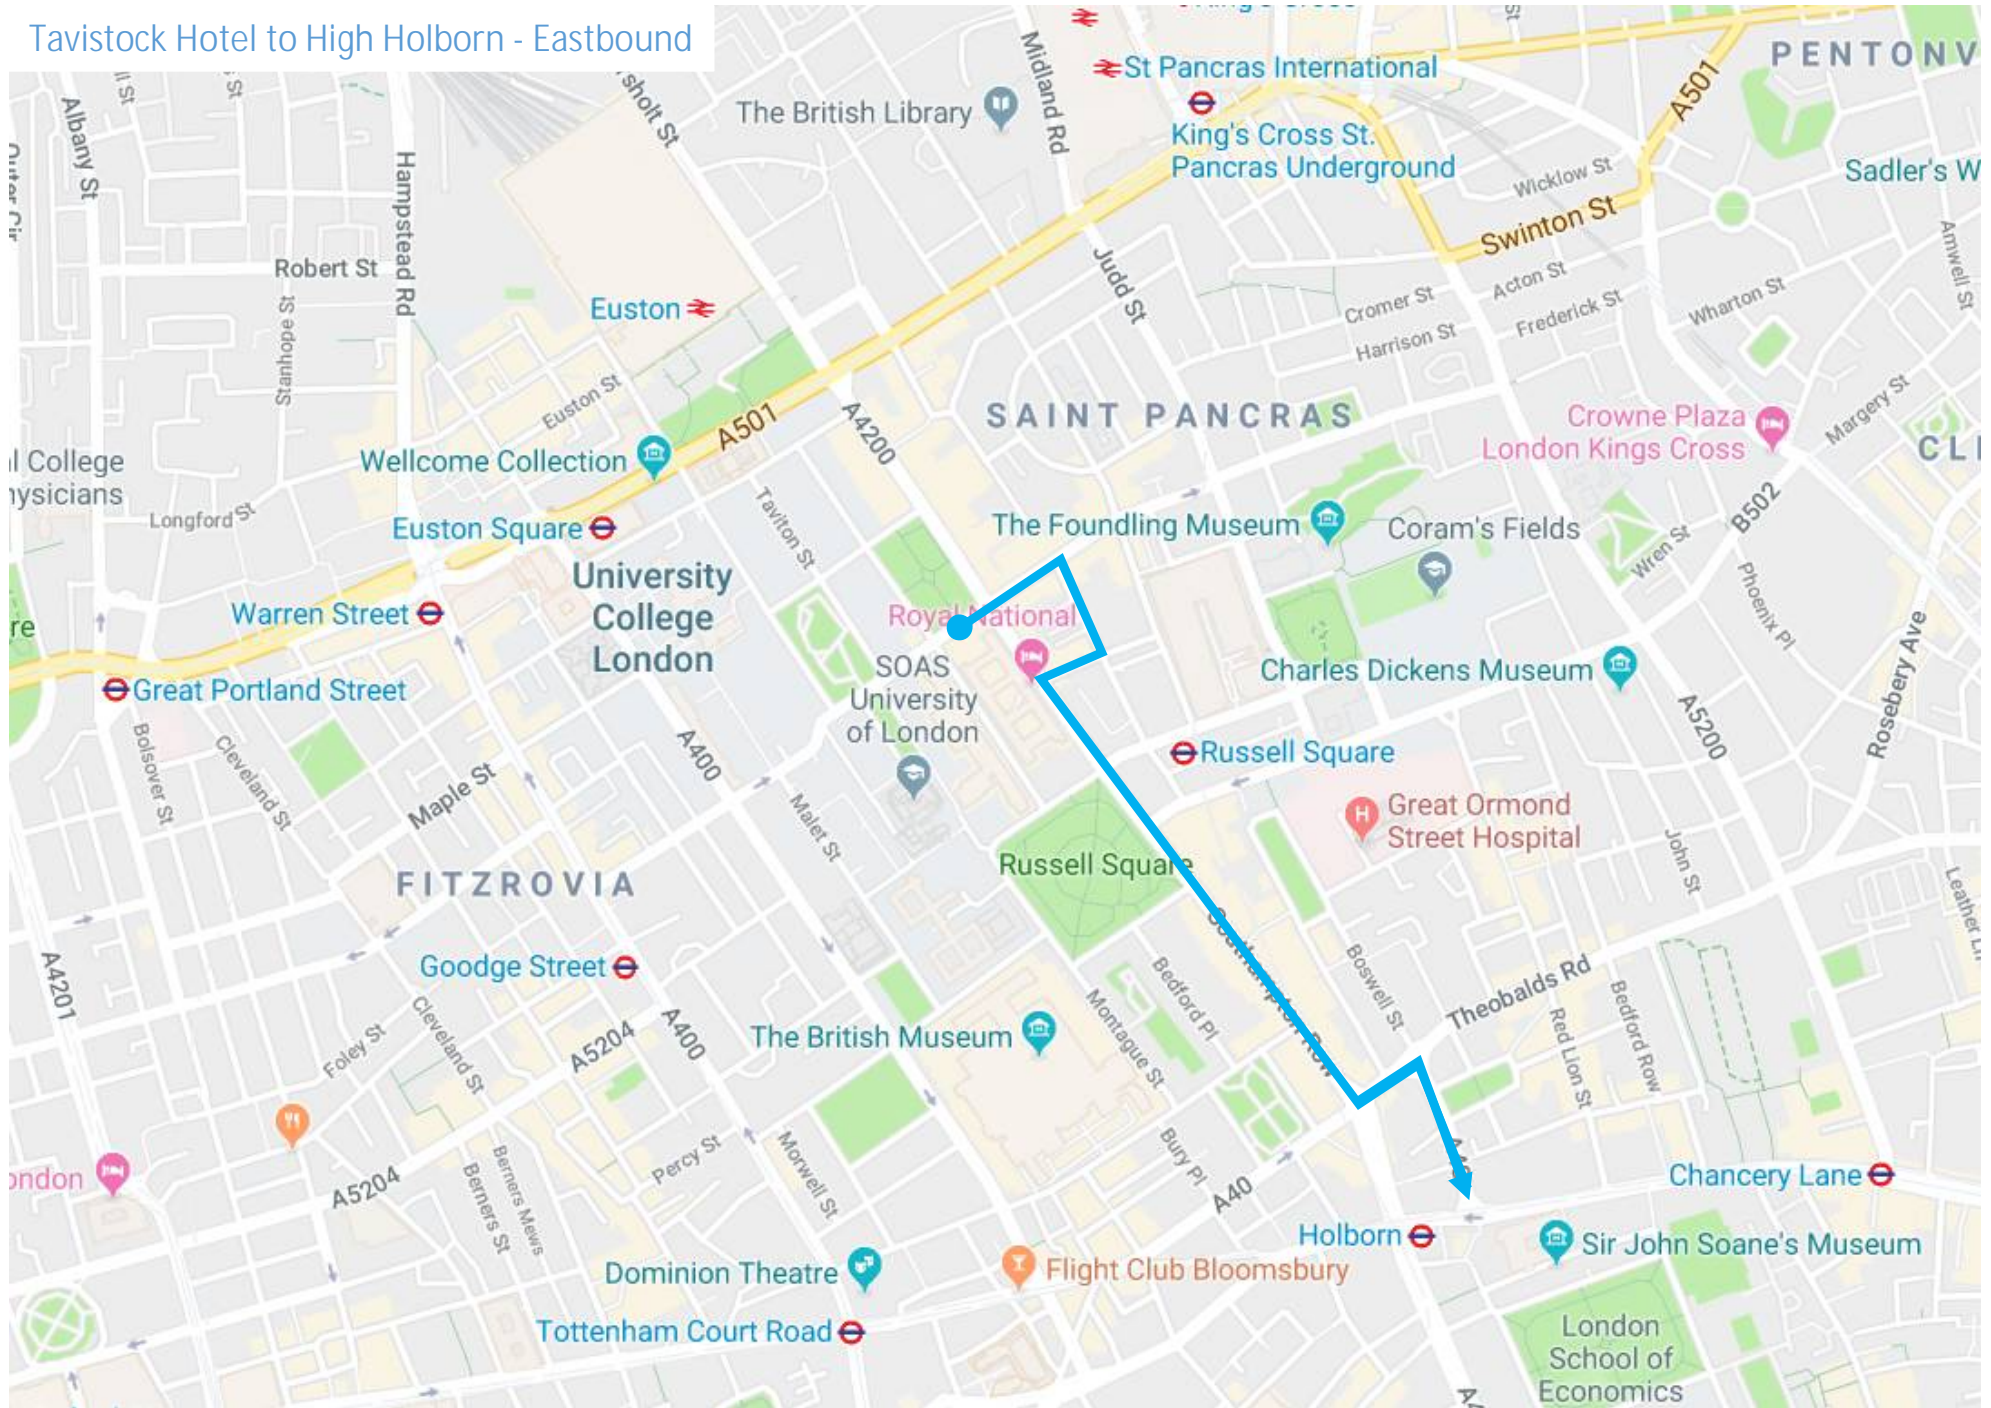

Tavistock Hotel to Euston Road - Westbound

Marchmont Street to Euston Road - Eastbound

Marchmont Street to Euston Road - Westbound

Tavistock Hotel to Gray's Inn Road - Eastbound

Tavistock Hotel to Gray's Inn Road - Westbound

Marchmont Street to Gray's Inn Road – Eastbound/Westbound

Tavistock Hotel to High Holborn - Eastbound

### Great Ormond Street Hospital to Gower Street - Eastbound & Westbound

### Great Ormond Street Hospital to Euston Road -Eastbound and Westbound