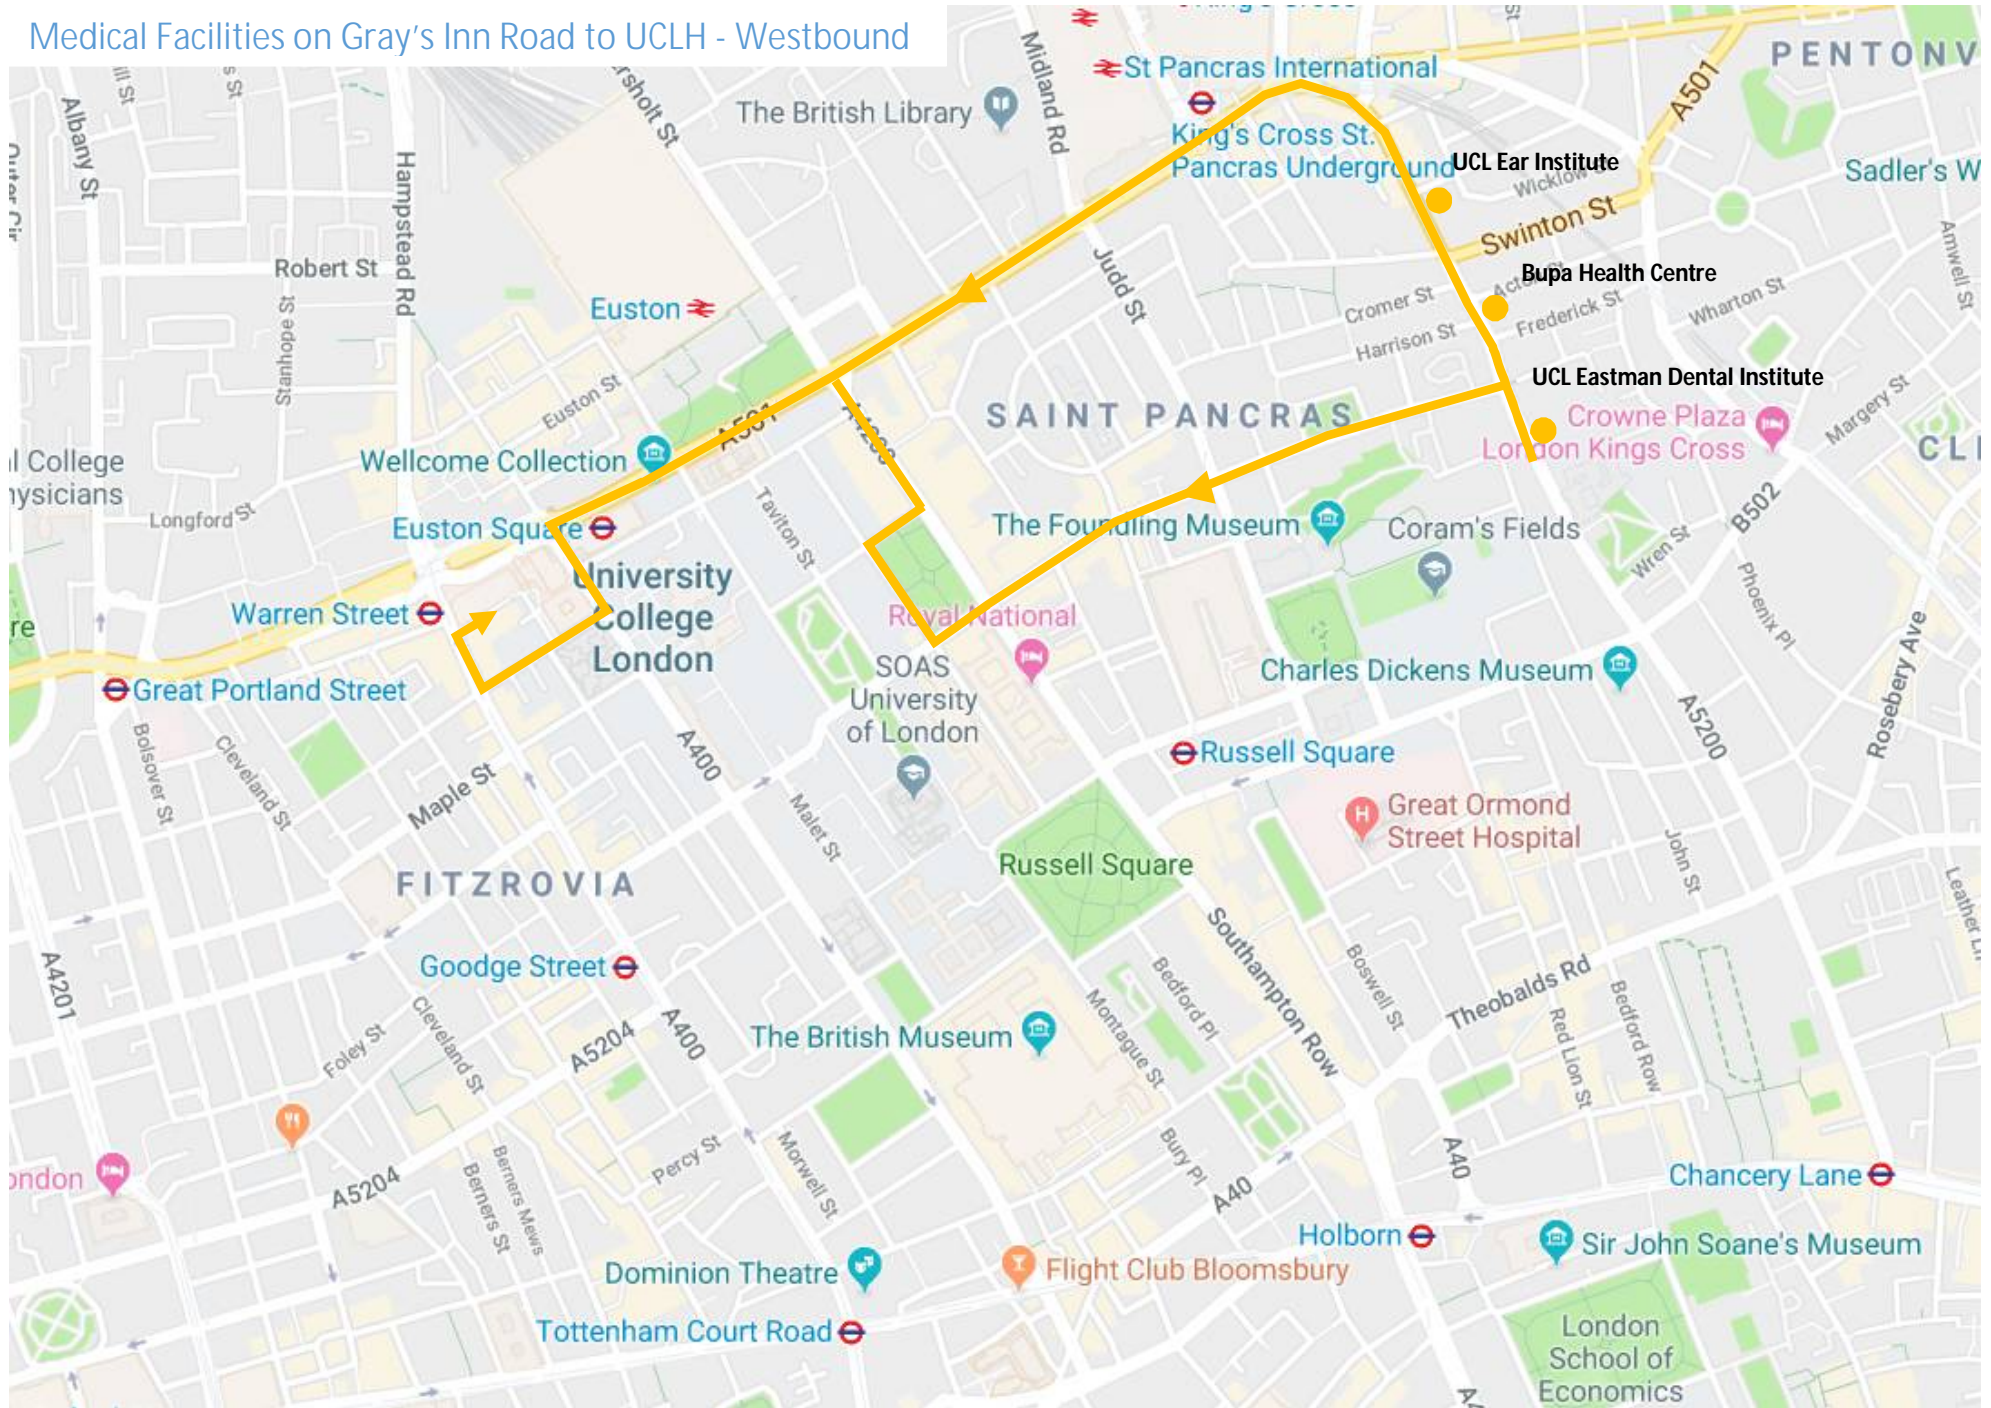

### Great Ormond Street Hospital to Gower Street - Eastbound & Westbound

### Great Ormond Street Hospital to Euston Road -Eastbound and Westbound

### Medical Facilities on Gray's Inn Road to UCLH - Eastbound

### Great Ormond Street Hospital to UCLH - Eastbound & Westbound

Tavistock Hotel to Euston Station - Eastbound