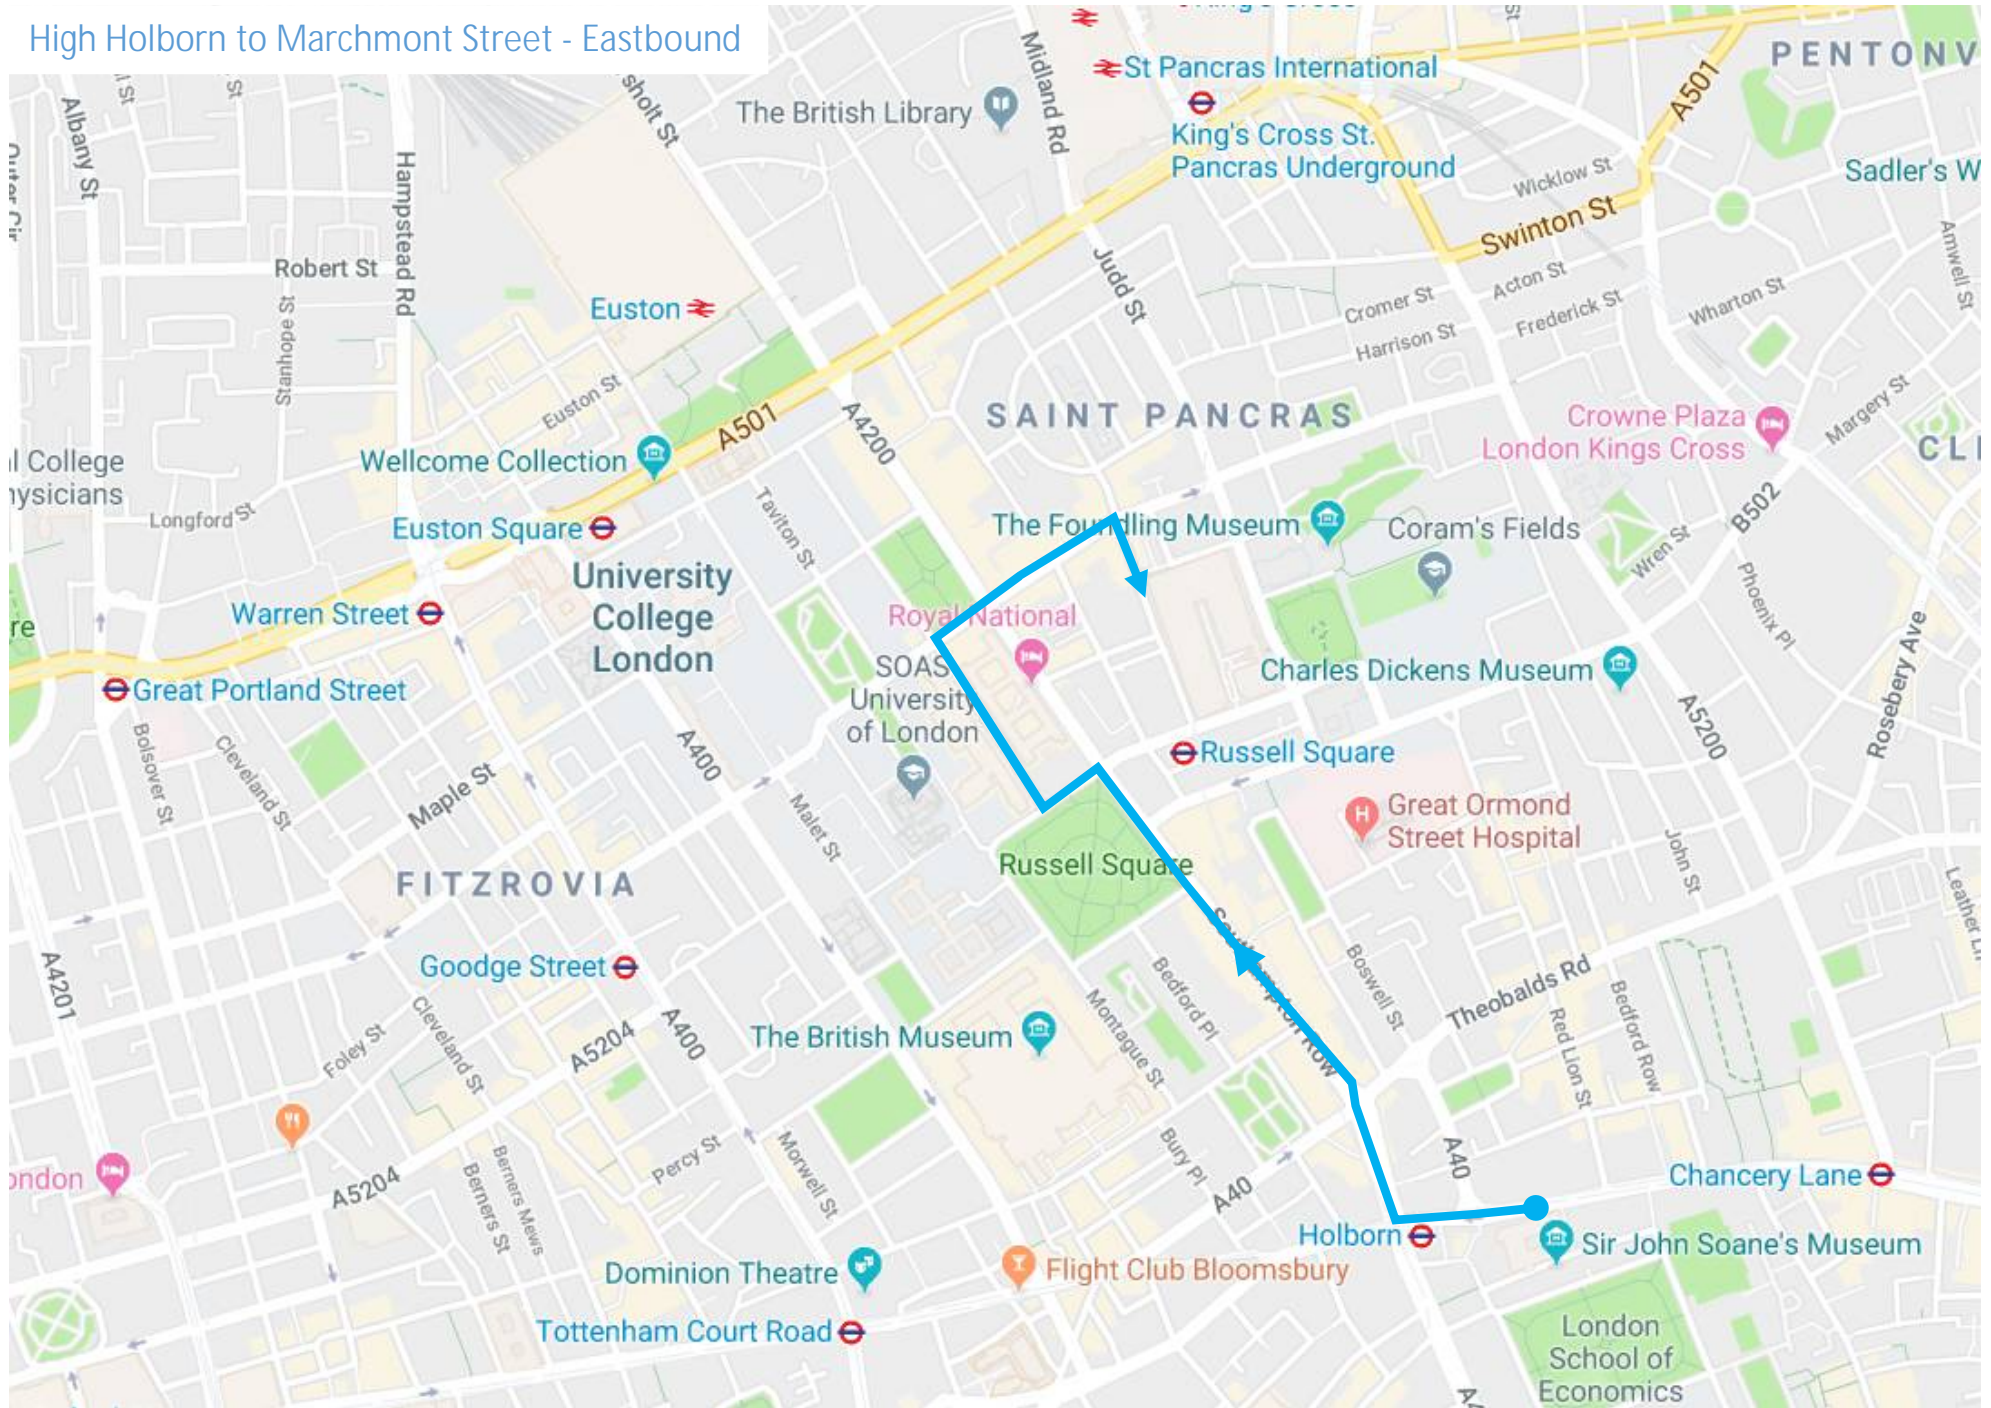

### Euston Road to Marchmont Street - Eastbound

Gray's Inn Road to Tavistock Hotel - Eastbound

Gray's Inn Road to Tavistock Hotel - Westbound

Gray's Inn Road to Marchmont Street – Eastbound

Gray's Inn Road to Marchmont Street – Westbound

### High Holborn to Tavistock Hotel - Westbound

### High Holborn to Marchmont Street - Eastbound

### High Holborn to Marchmont Street - Westbound

Tottenham Court Road to Great Ormond Street Hospital – Eastbound  
[8am – 7pm]

Tottenham Court Road to Great Ormond Street Hospital – Westbound  
[8am – 7pm]