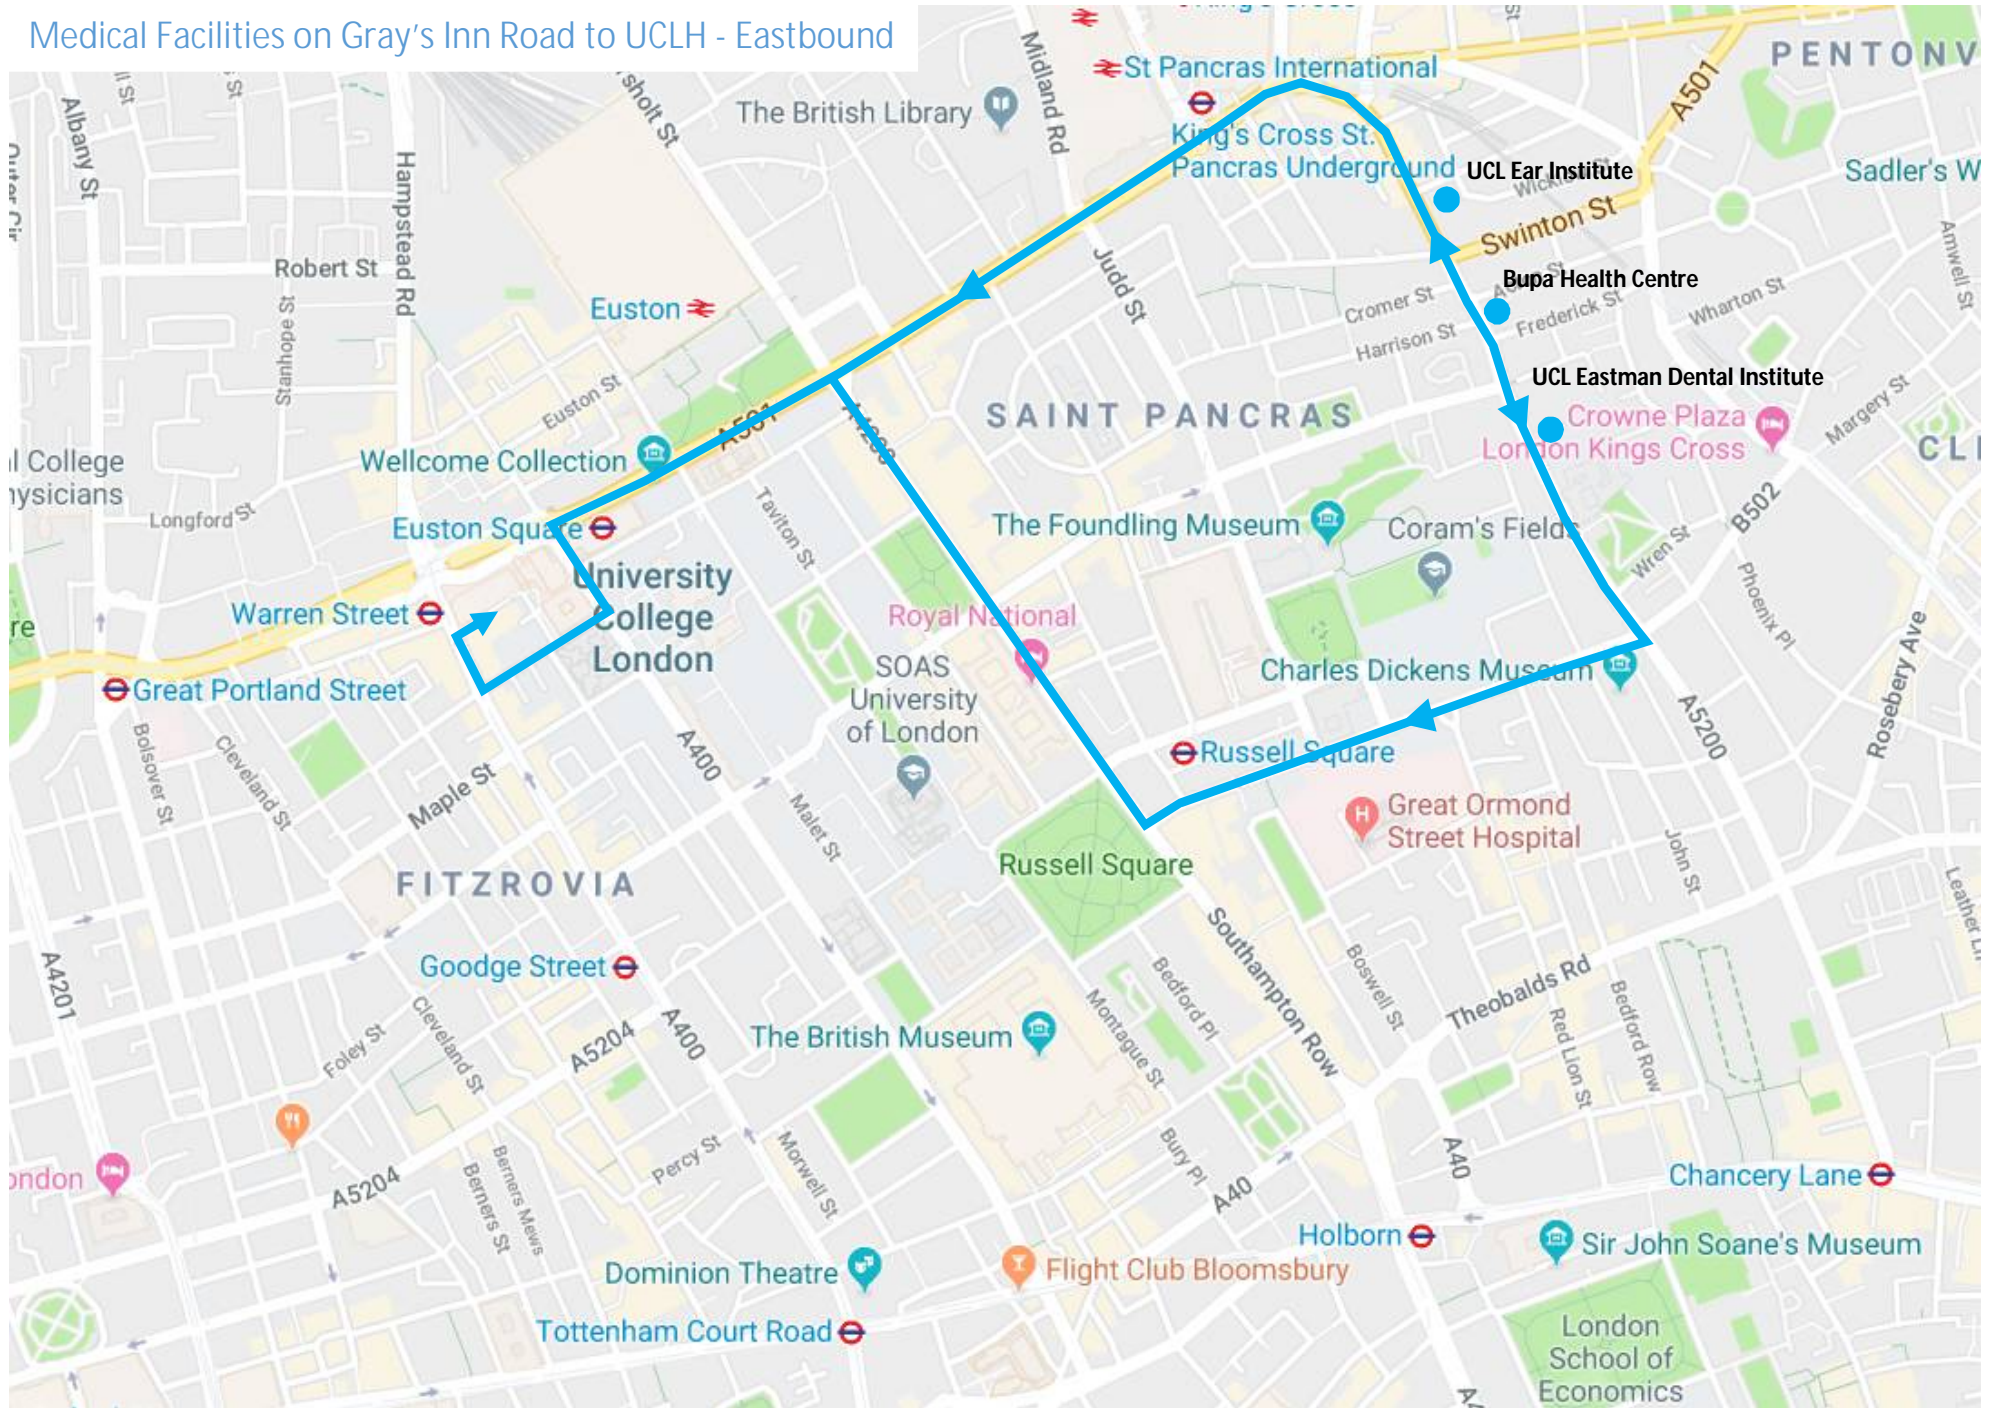

### Great Ormond Street Hospital to Gower Street - Eastbound & Westbound

### Medical Facilities Gray's Inn to High Holborn – Eastbound & Westbound

UCLH to Medical Facilities on Gray's Inn Road - Eastbound

### Medical Facilities on Gray's Inn Road to UCLH - Eastbound

### Great Ormond Street Hospital to UCLH - Eastbound & Westbound

Tavistock Hotel to Euston Station - Eastbound