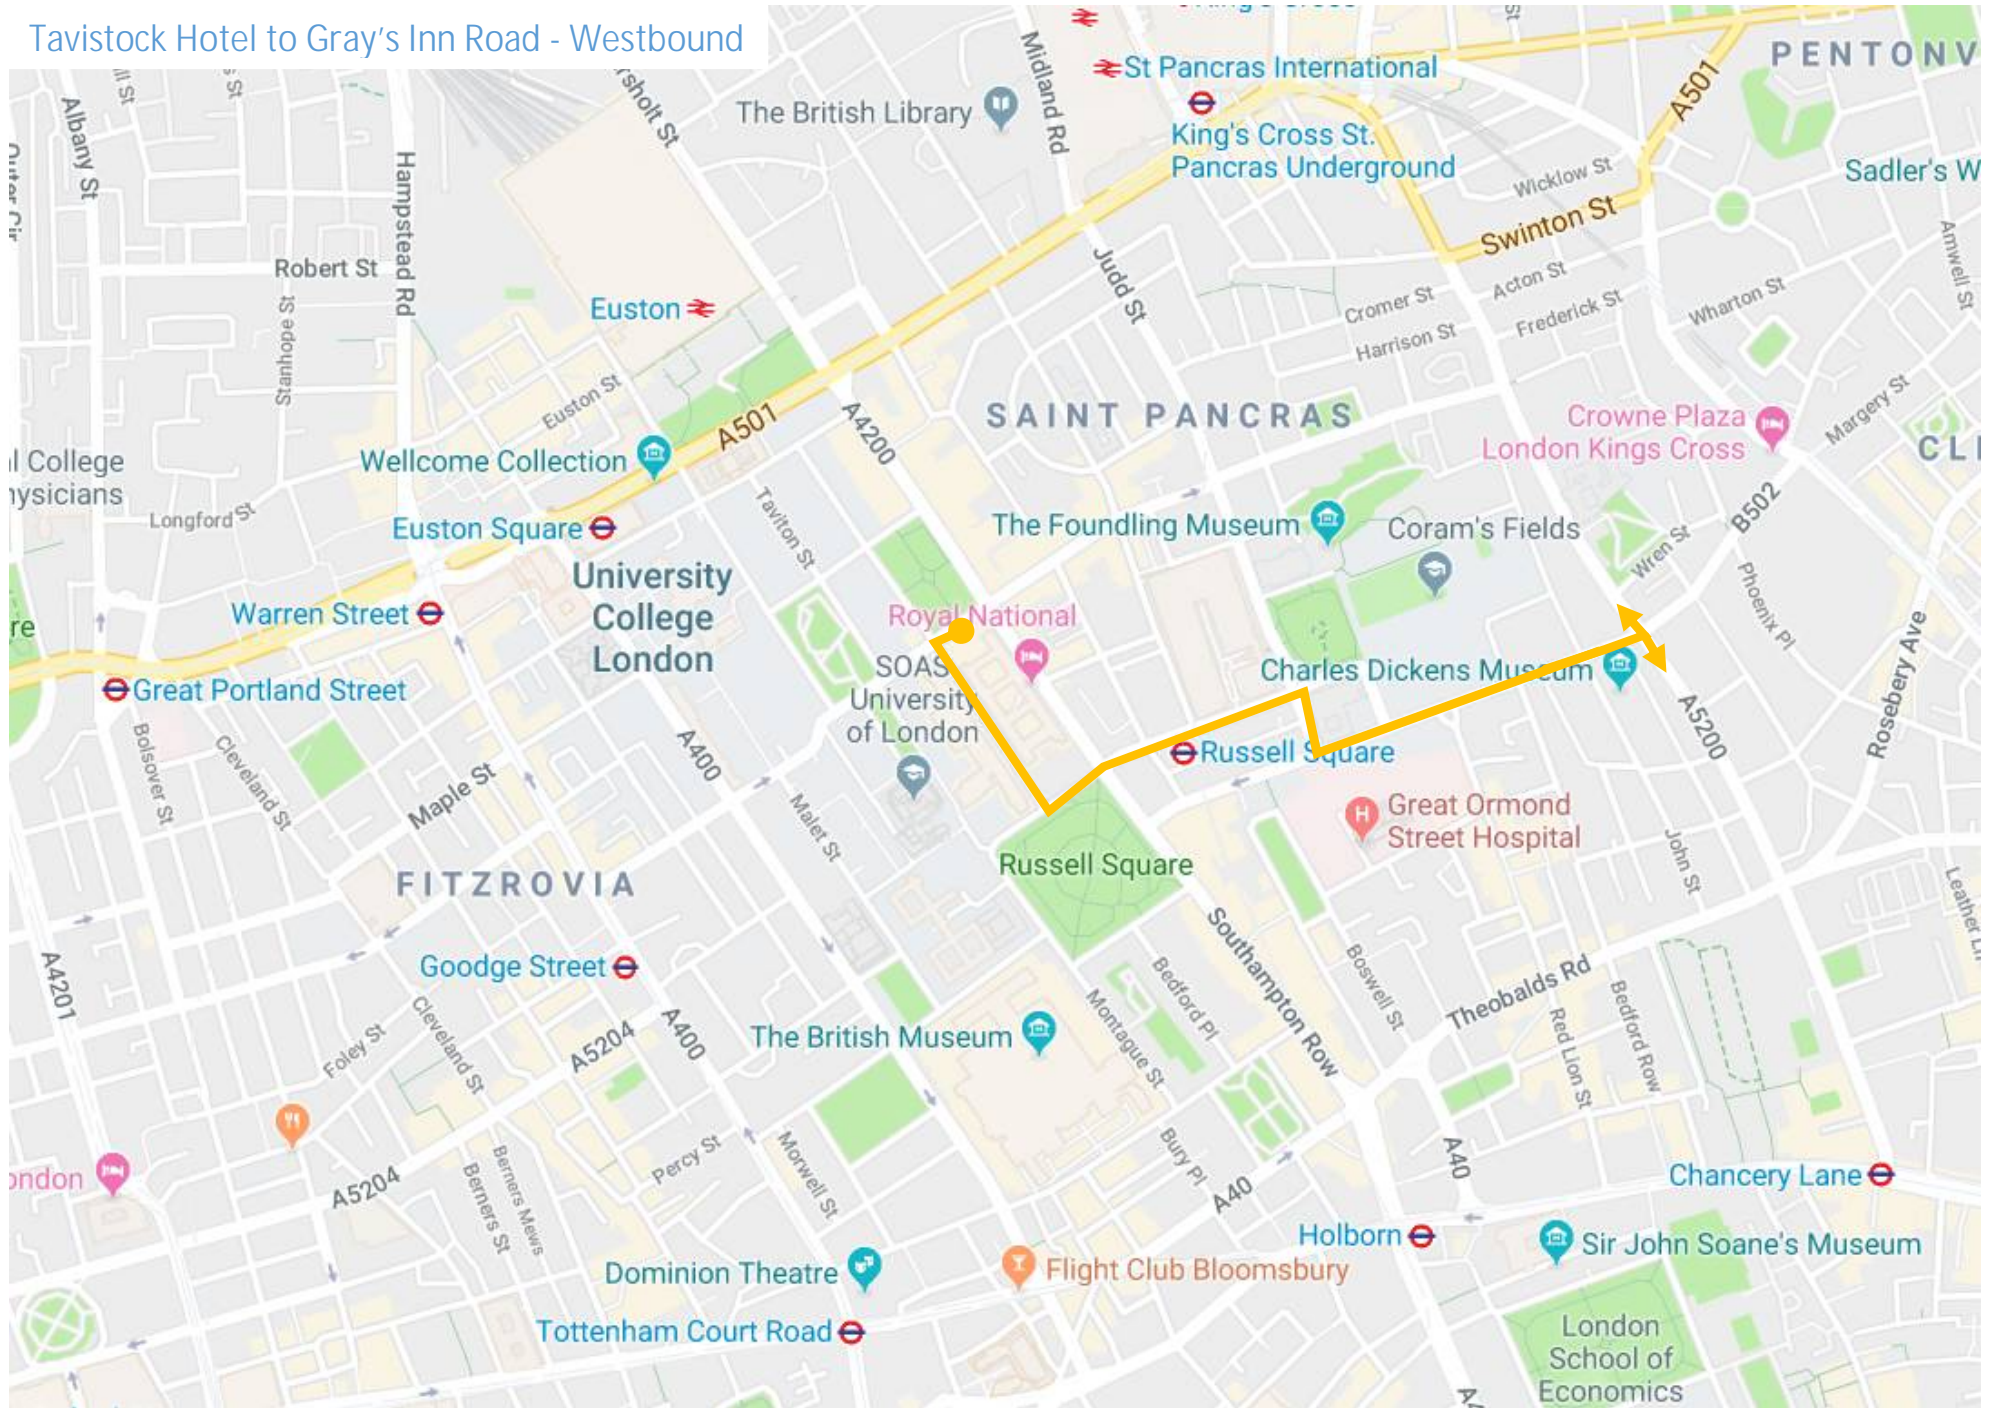

Tavistock Hotel to Euston Road - Westbound

Marchmont Street to Euston Road - Eastbound

Marchmont Street to Euston Road - Westbound

Tavistock Hotel to Gray's Inn Road - Eastbound

Tavistock Hotel to Gray's Inn Road - Westbound

Marchmont Street to Gray's Inn Road – Eastbound/Westbound

Tavistock Hotel to High Holborn - Eastbound

### Great Ormond Street Hospital to Gower Street - Eastbound & Westbound

### Great Ormond Street Hospital to Euston Road -Eastbound and Westbound