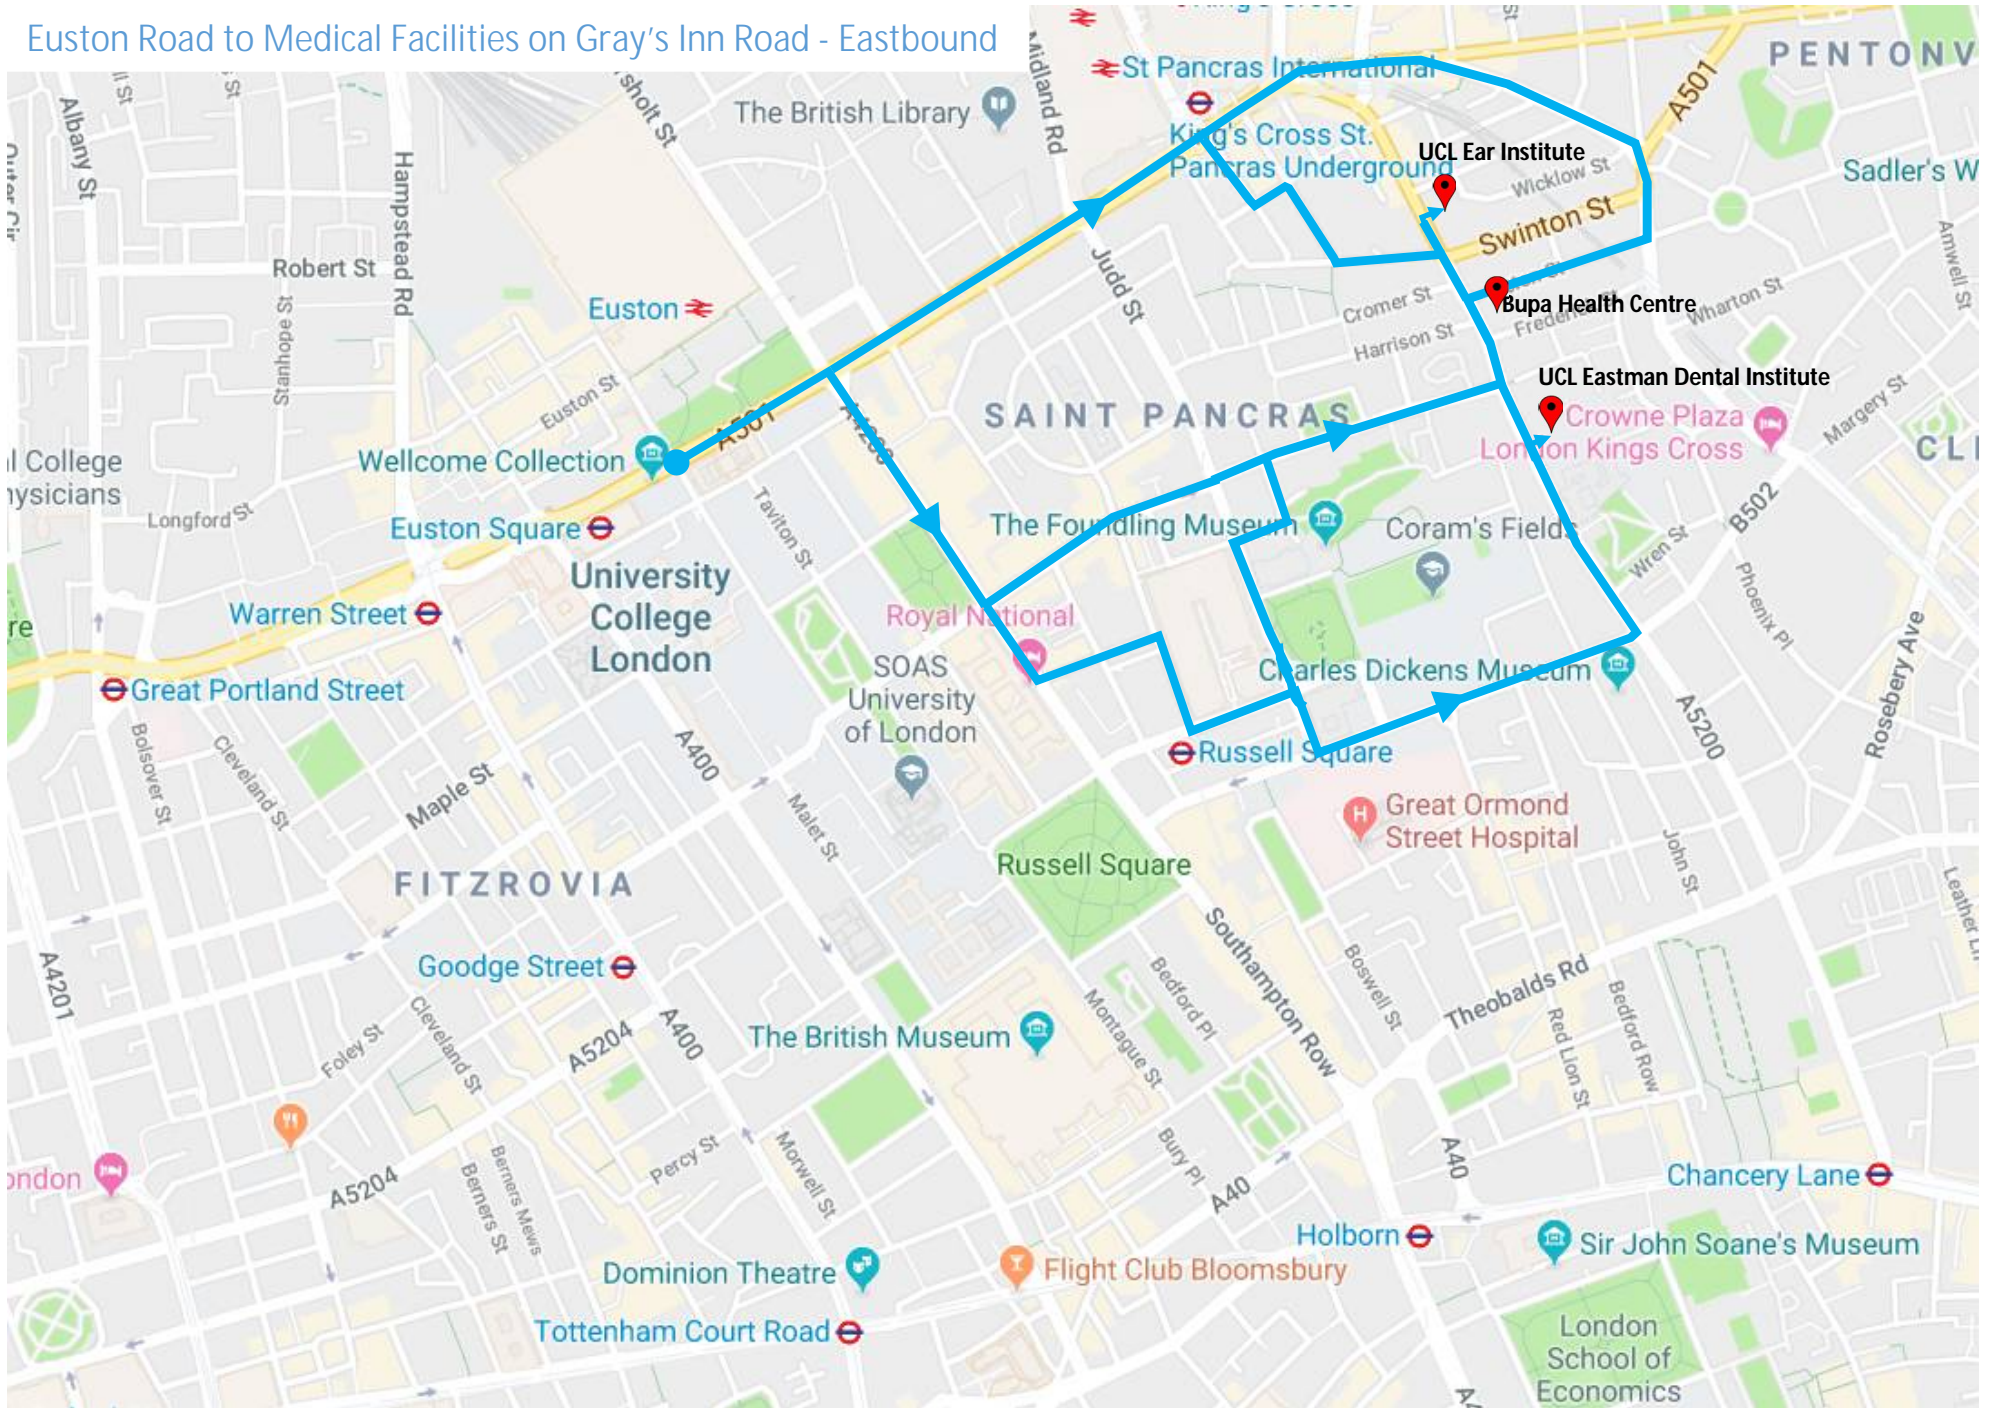

Euston Road to Medical Facilities on Gray's Inn Road - Eastbound