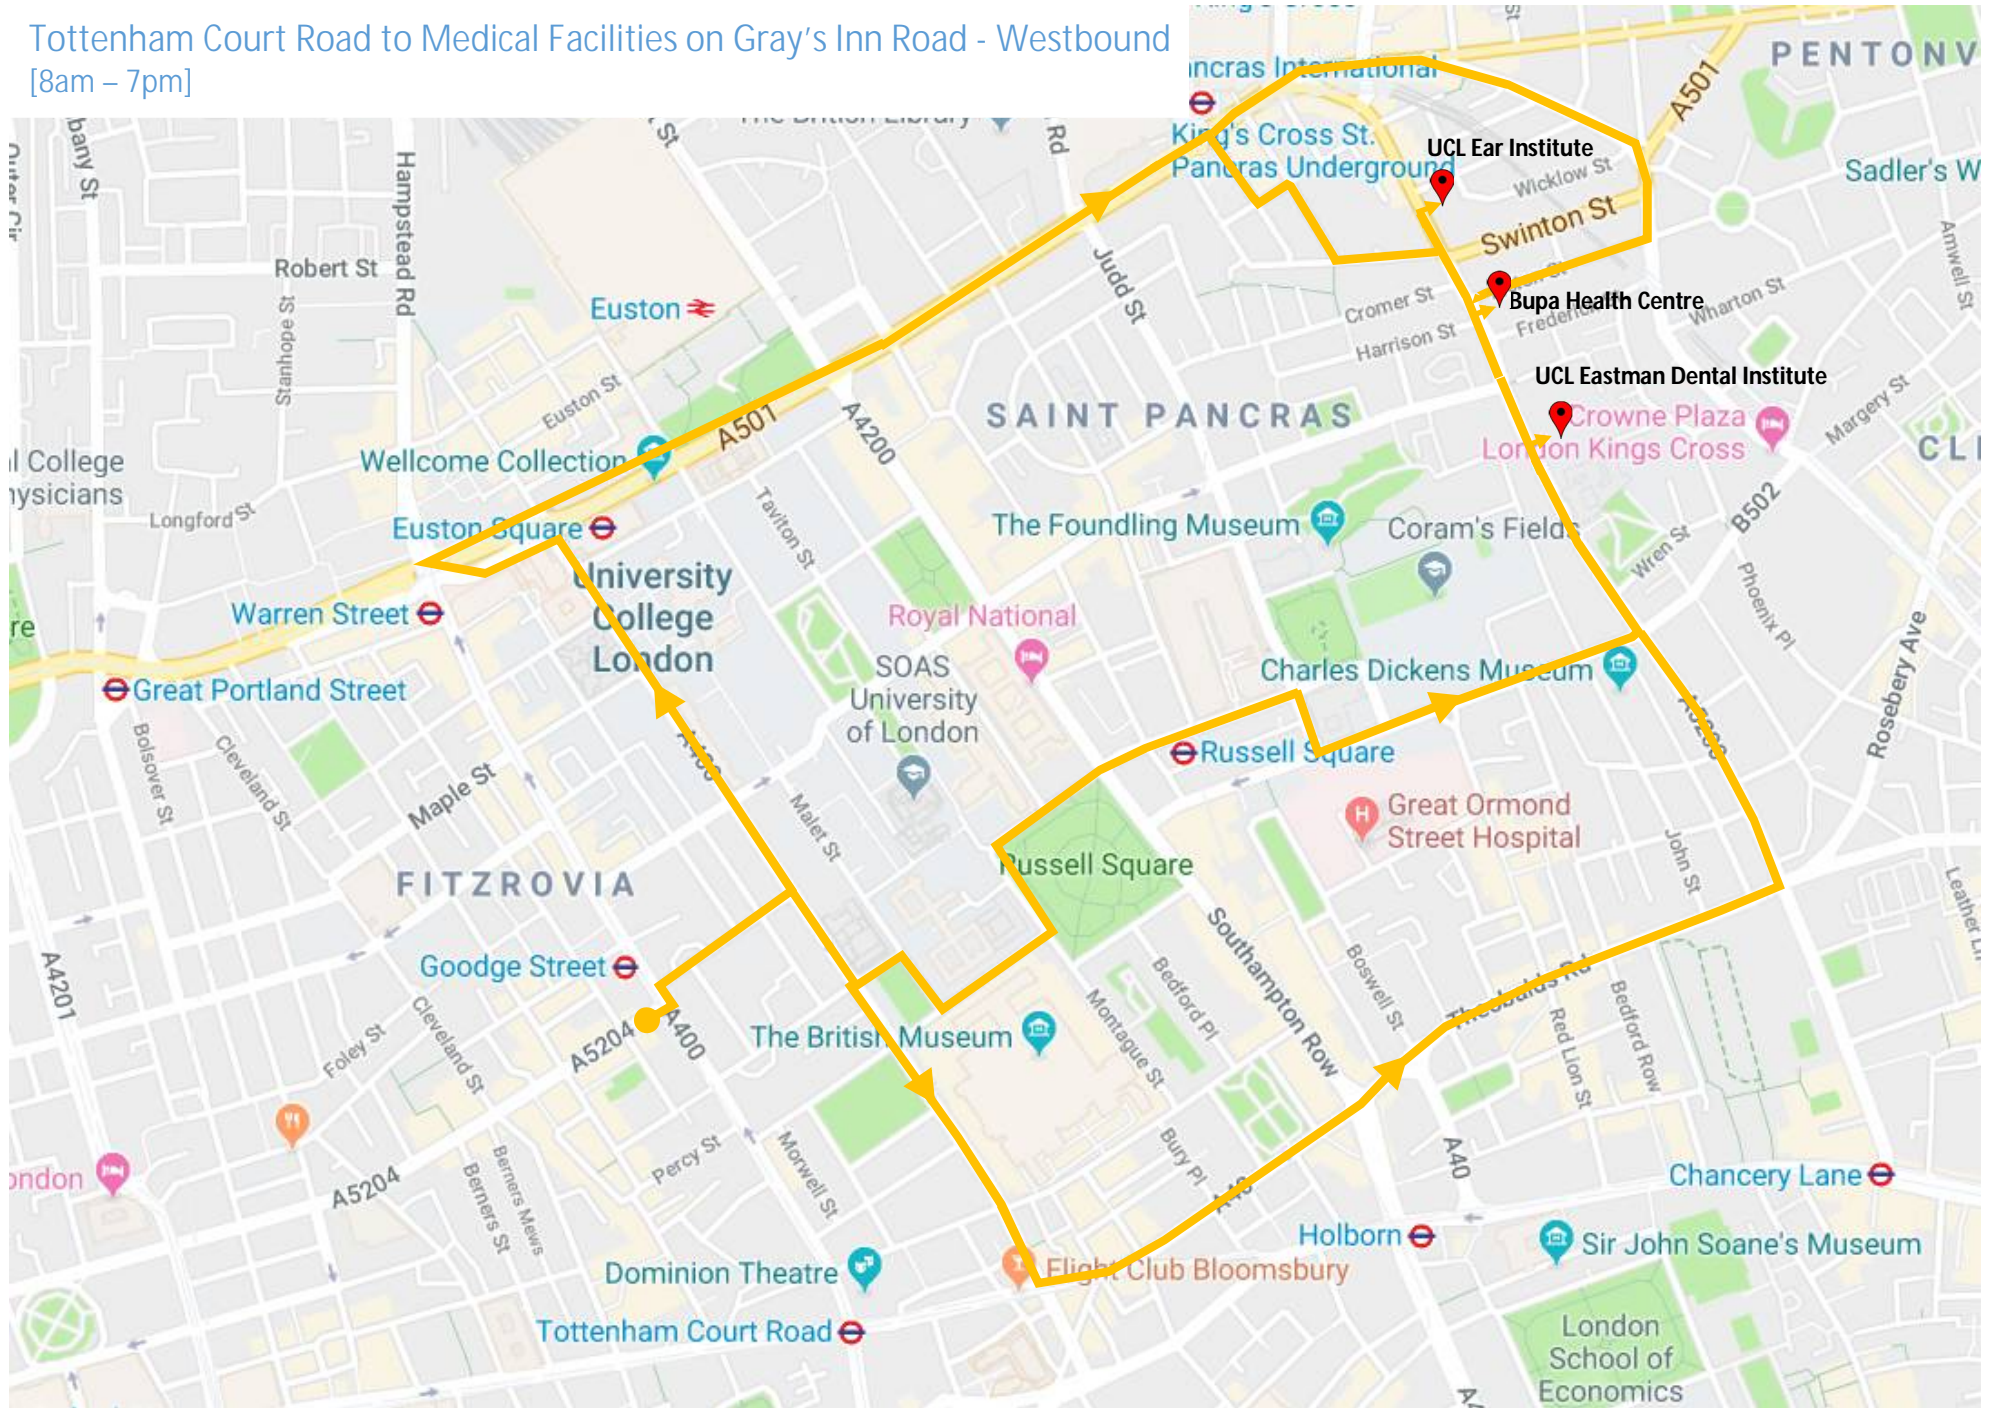

Tottenham Court Road to Medical Facilities on Gray's Inn Road - Westbound [8am – 7pm]