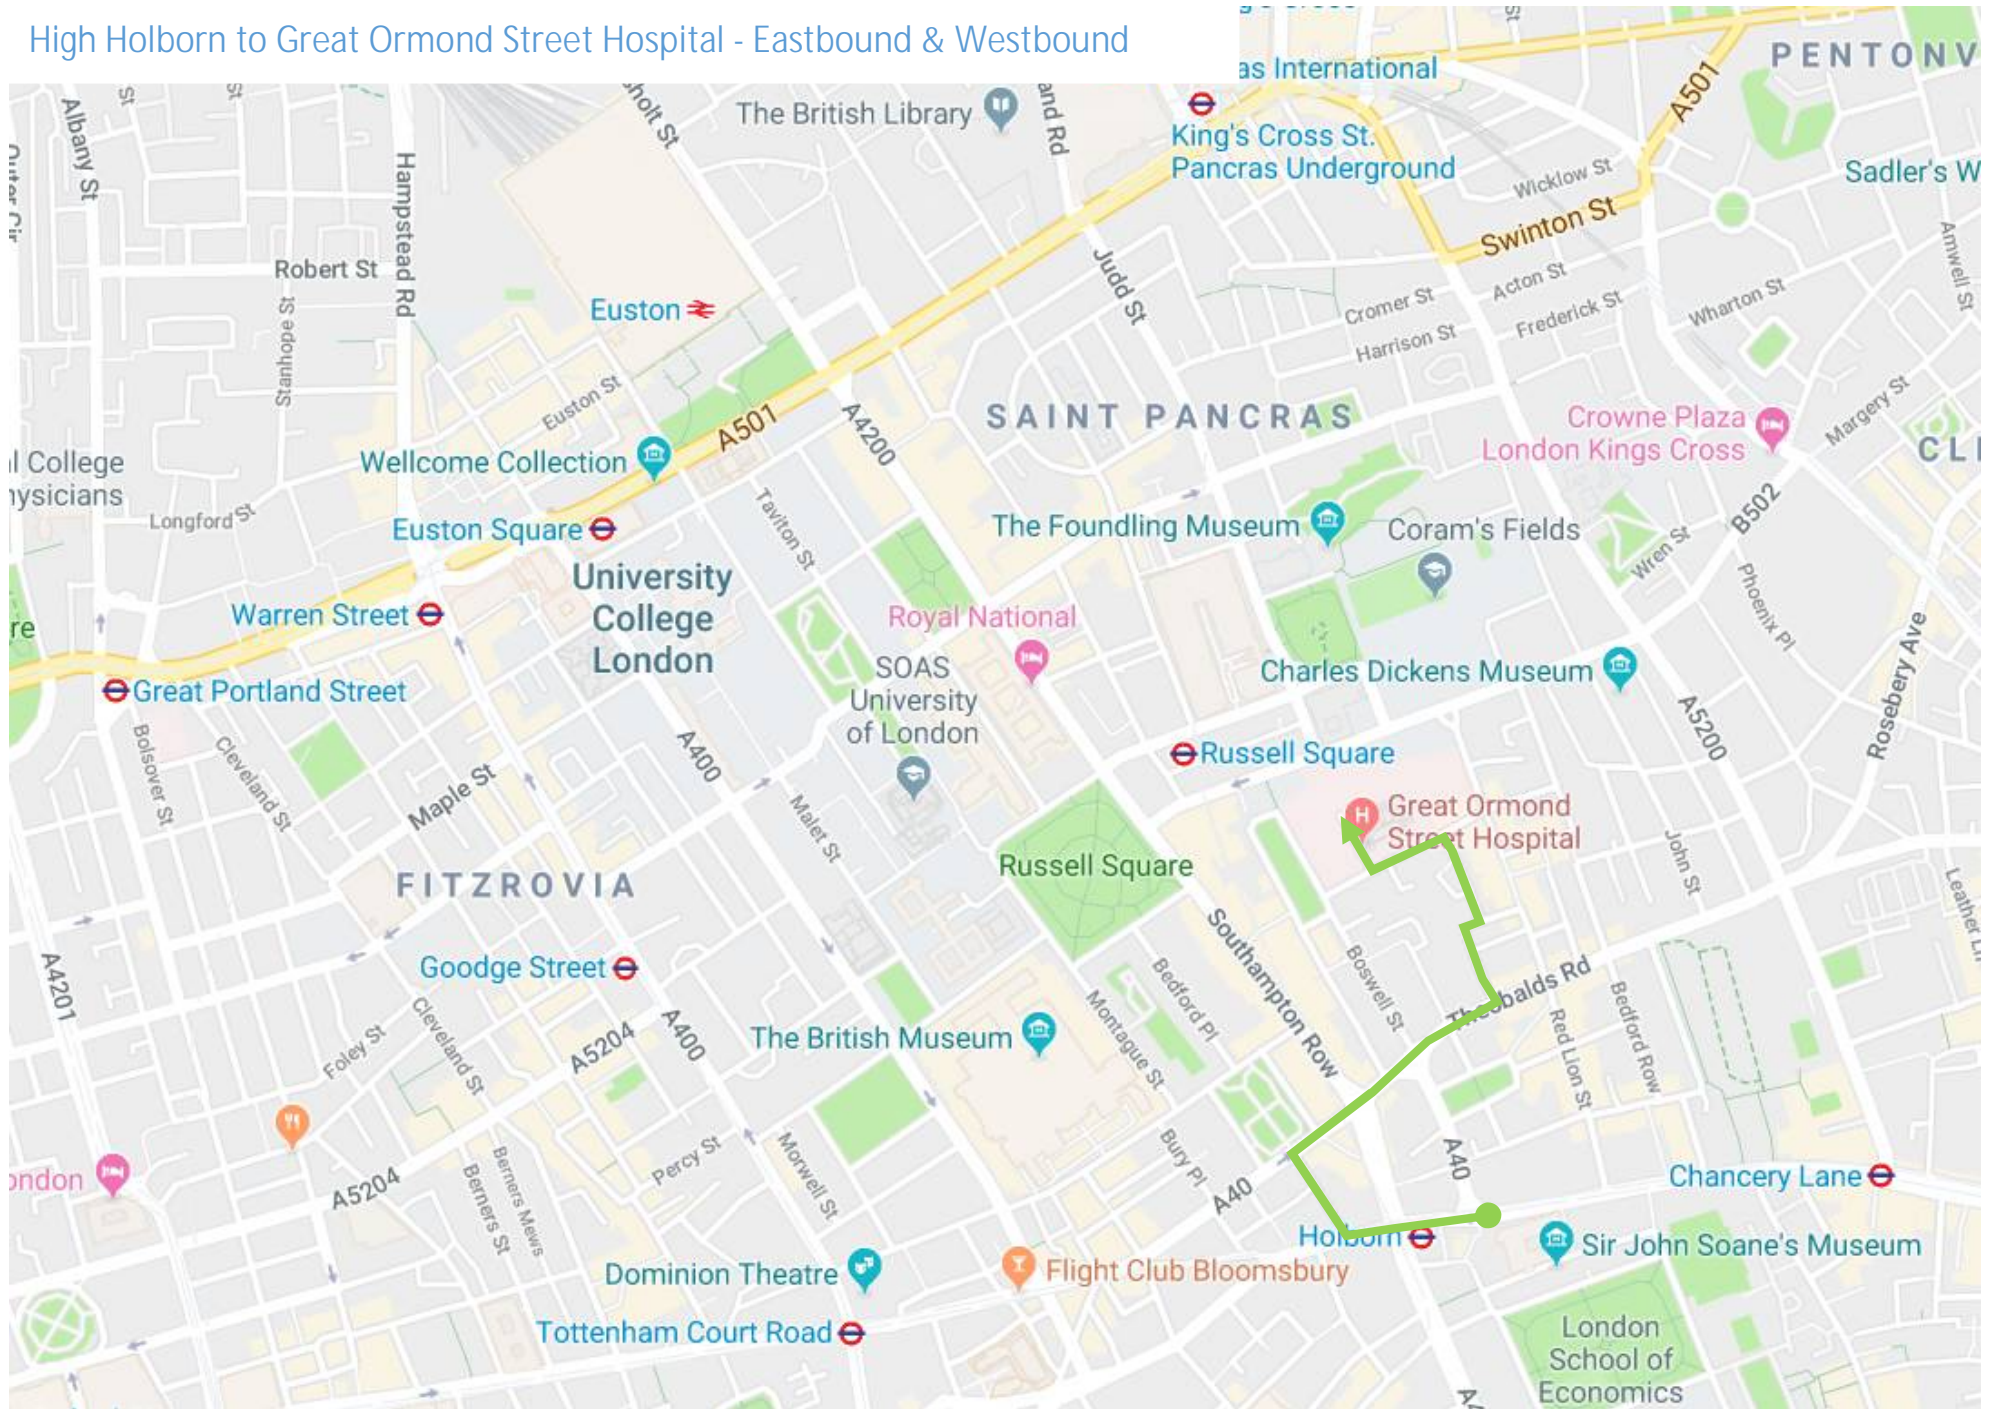

### High Holborn to Marchmont Street - Eastbound

### High Holborn to Marchmont Street - Westbound

Tottenham Court Road to Great Ormond Street Hospital – Eastbound  
[8am – 7pm]

Tottenham Court Road to Great Ormond Street Hospital – Westbound  
[8am – 7pm]

### Gray's Inn Road to Great Ormond Street Hospital - Eastbound & Westbound

### High Holborn to Great Ormond Street Hospital - Eastbound & Westbound