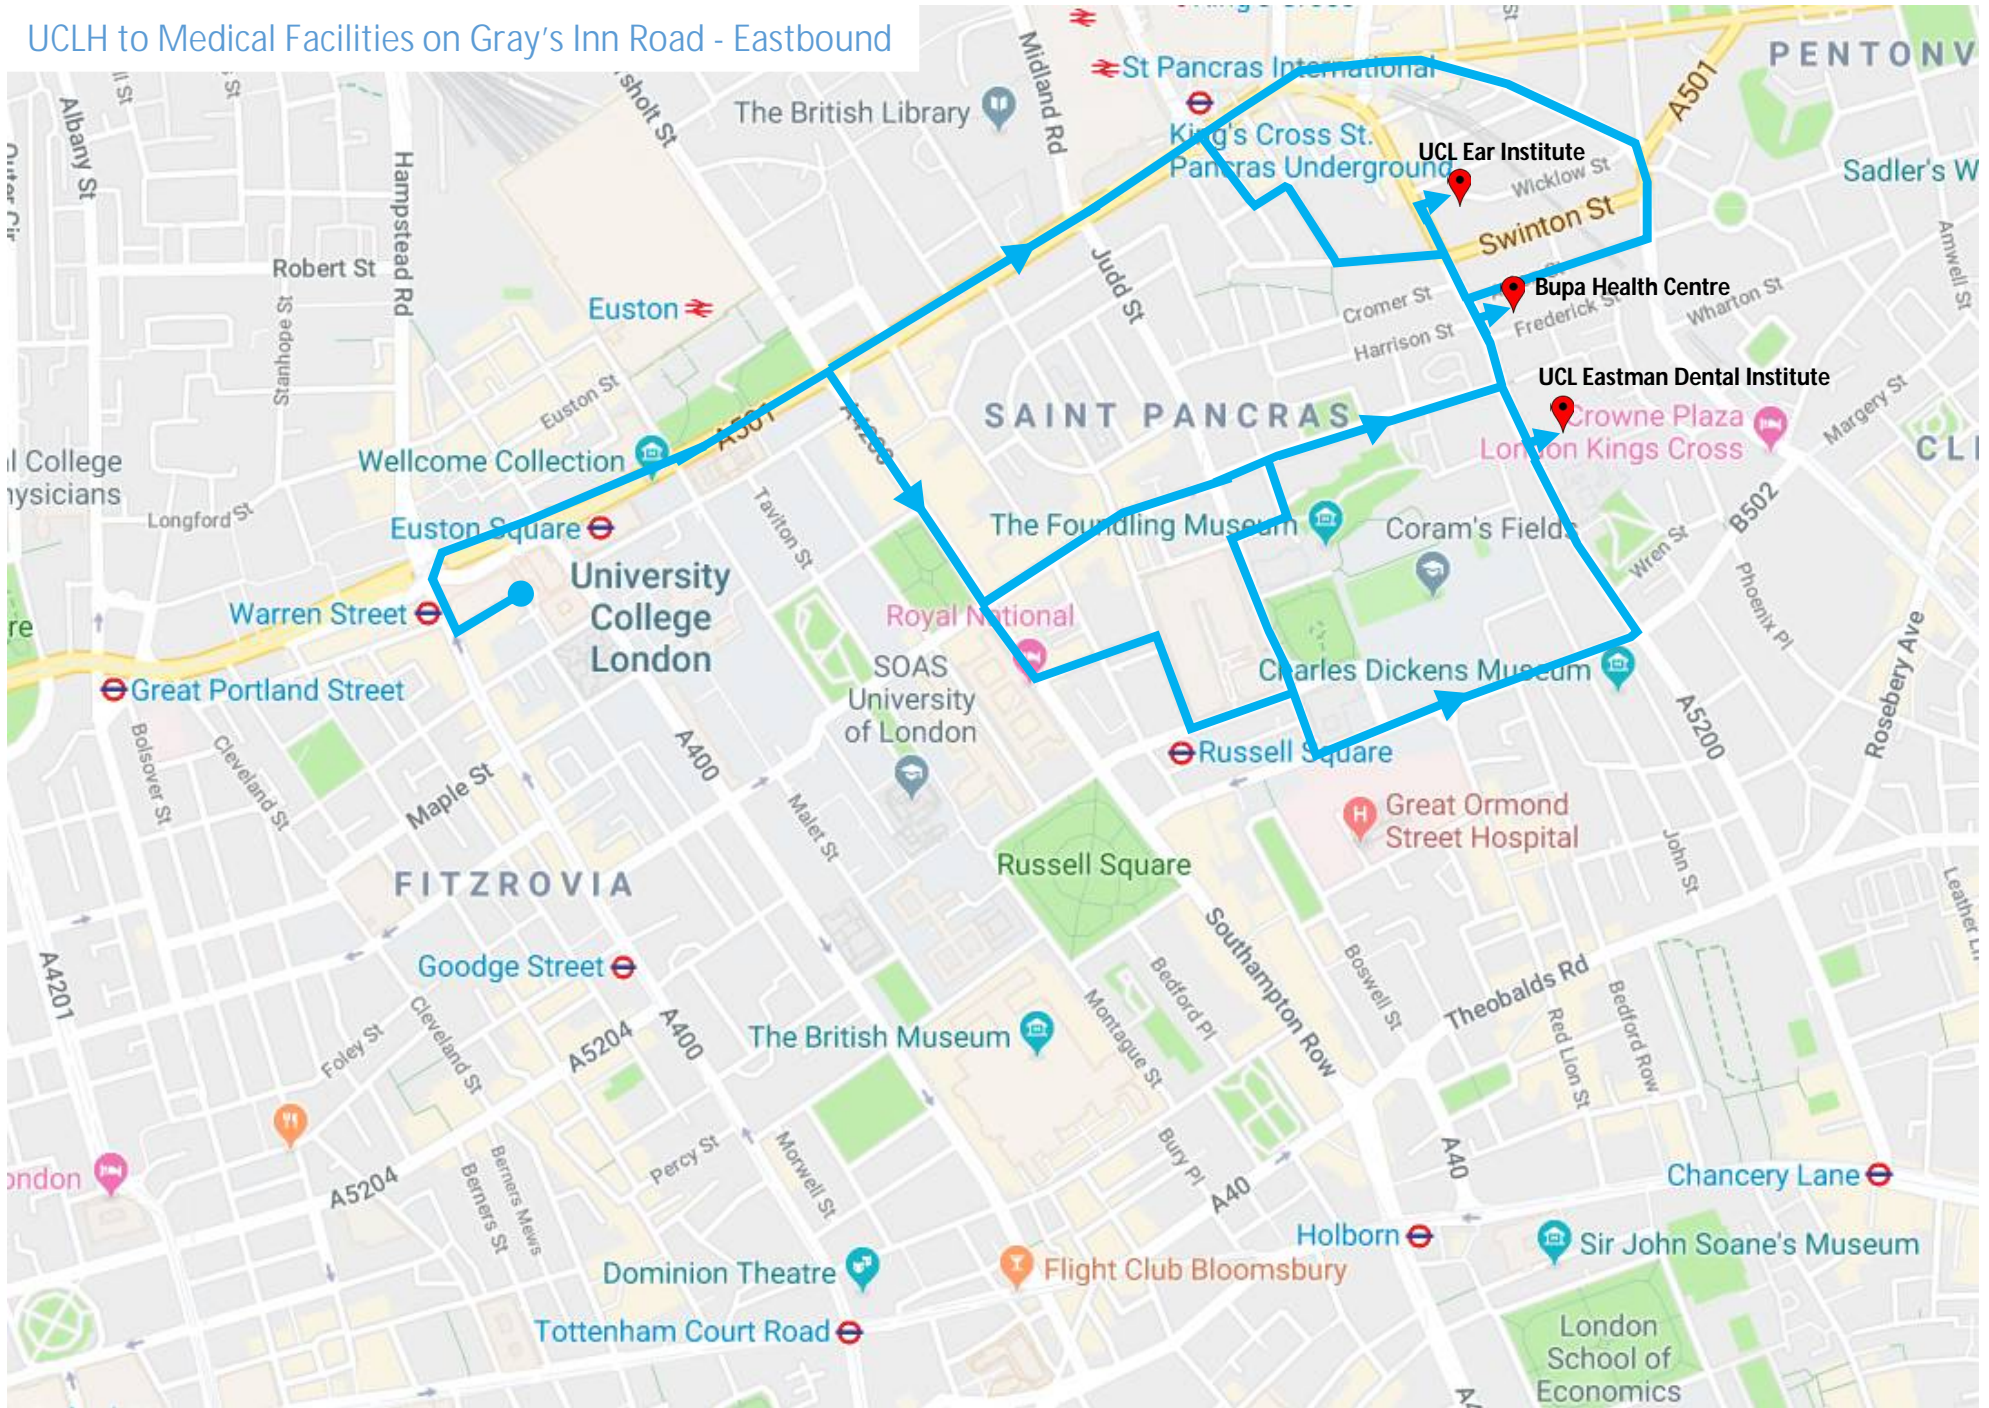

UCLH to Medical Facilities on Gray's Inn Road - Eastbound