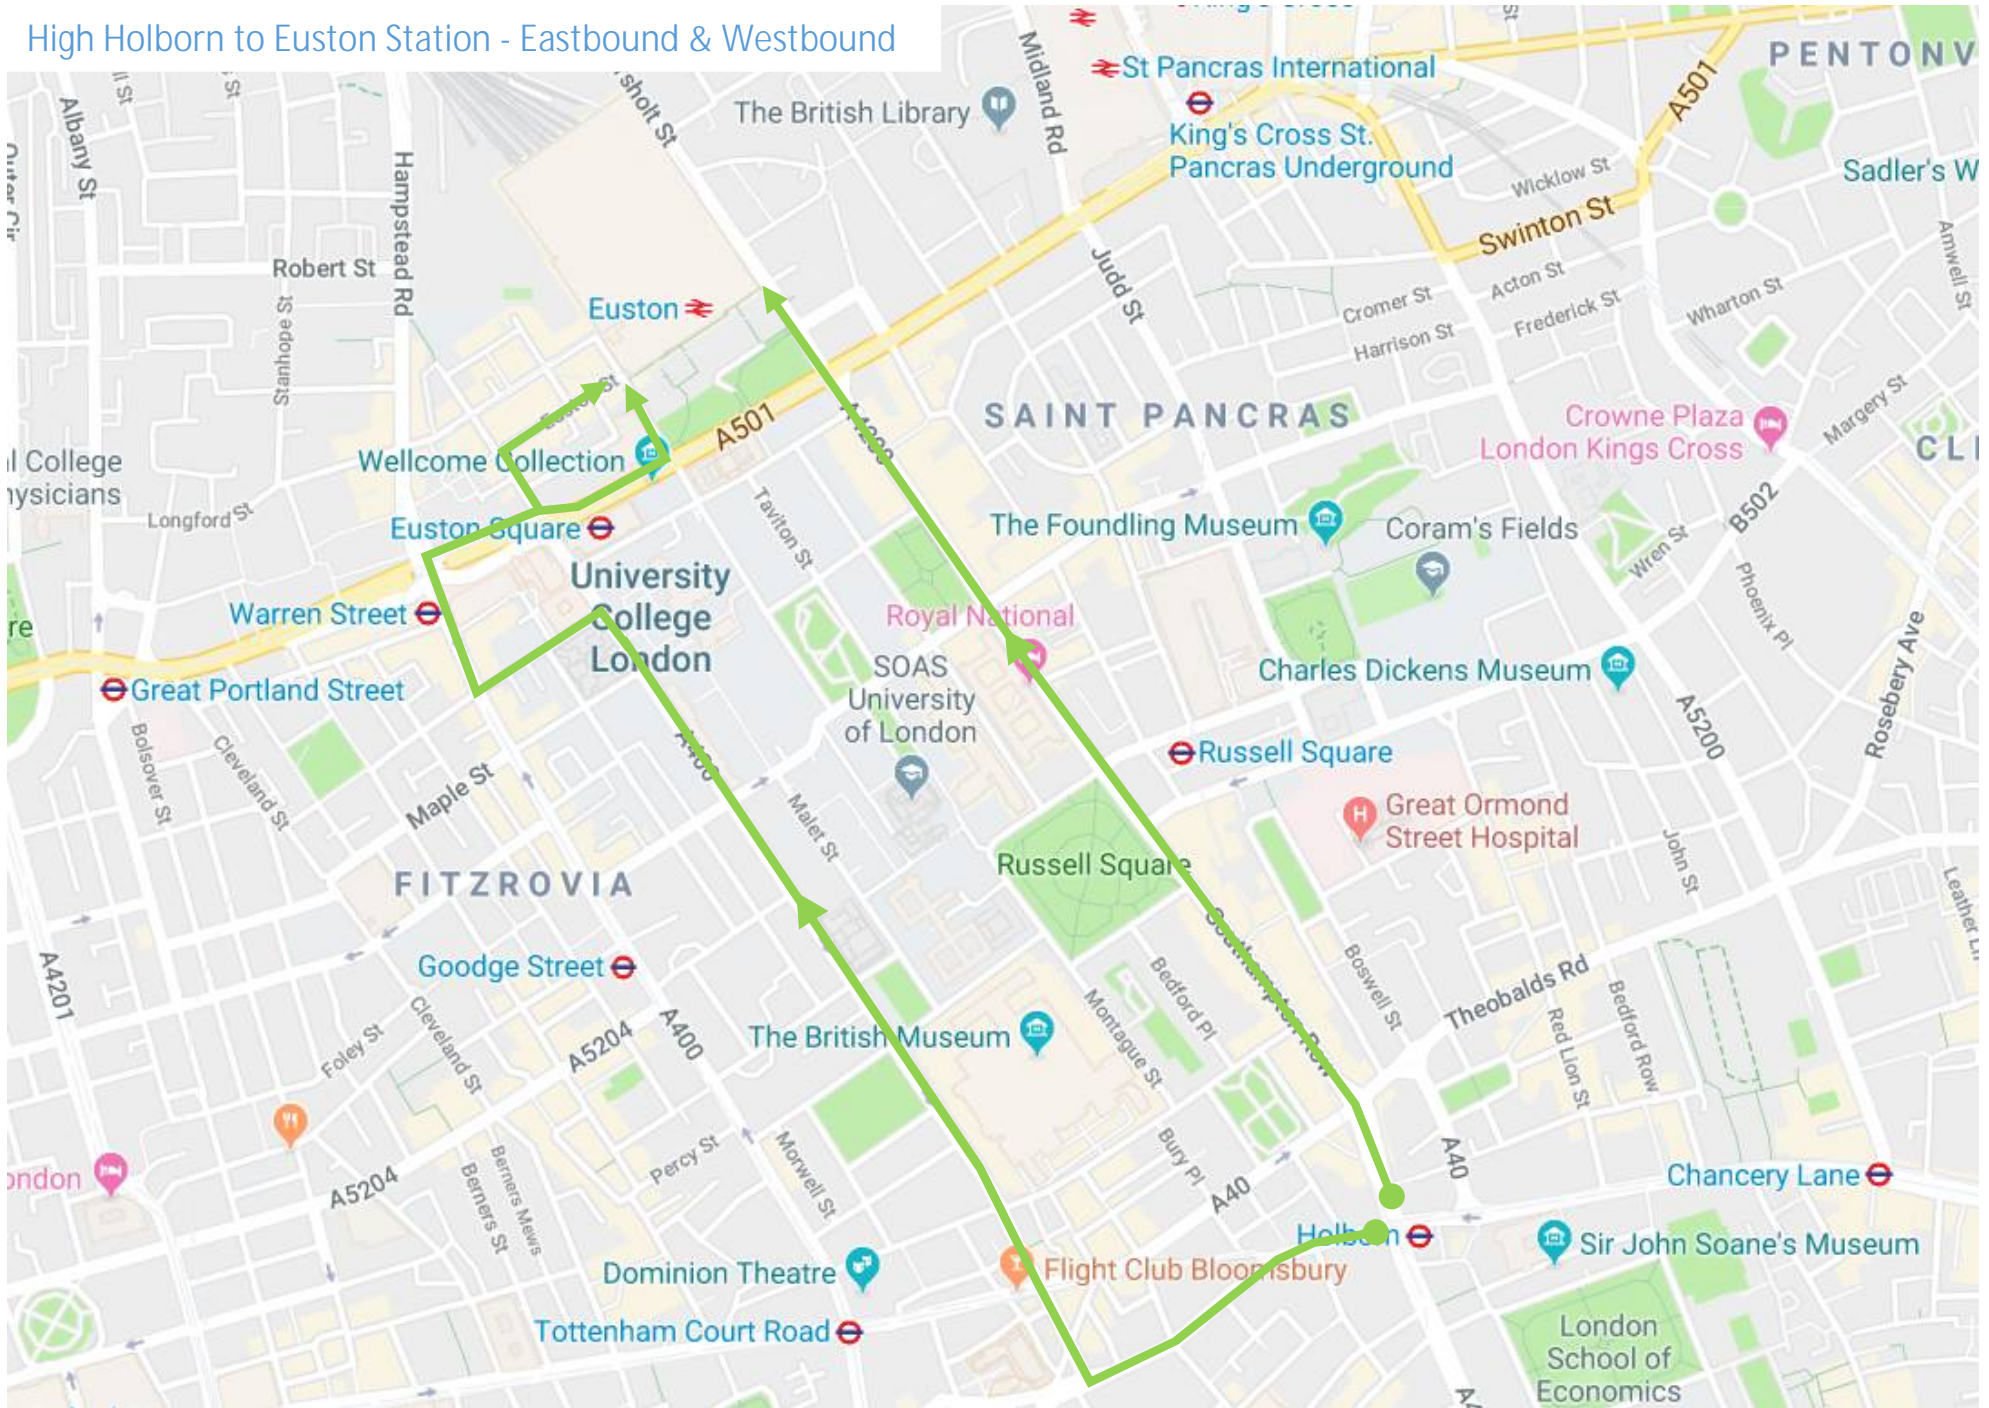

High Holborn to Euston Station - Eastbound & Westbound