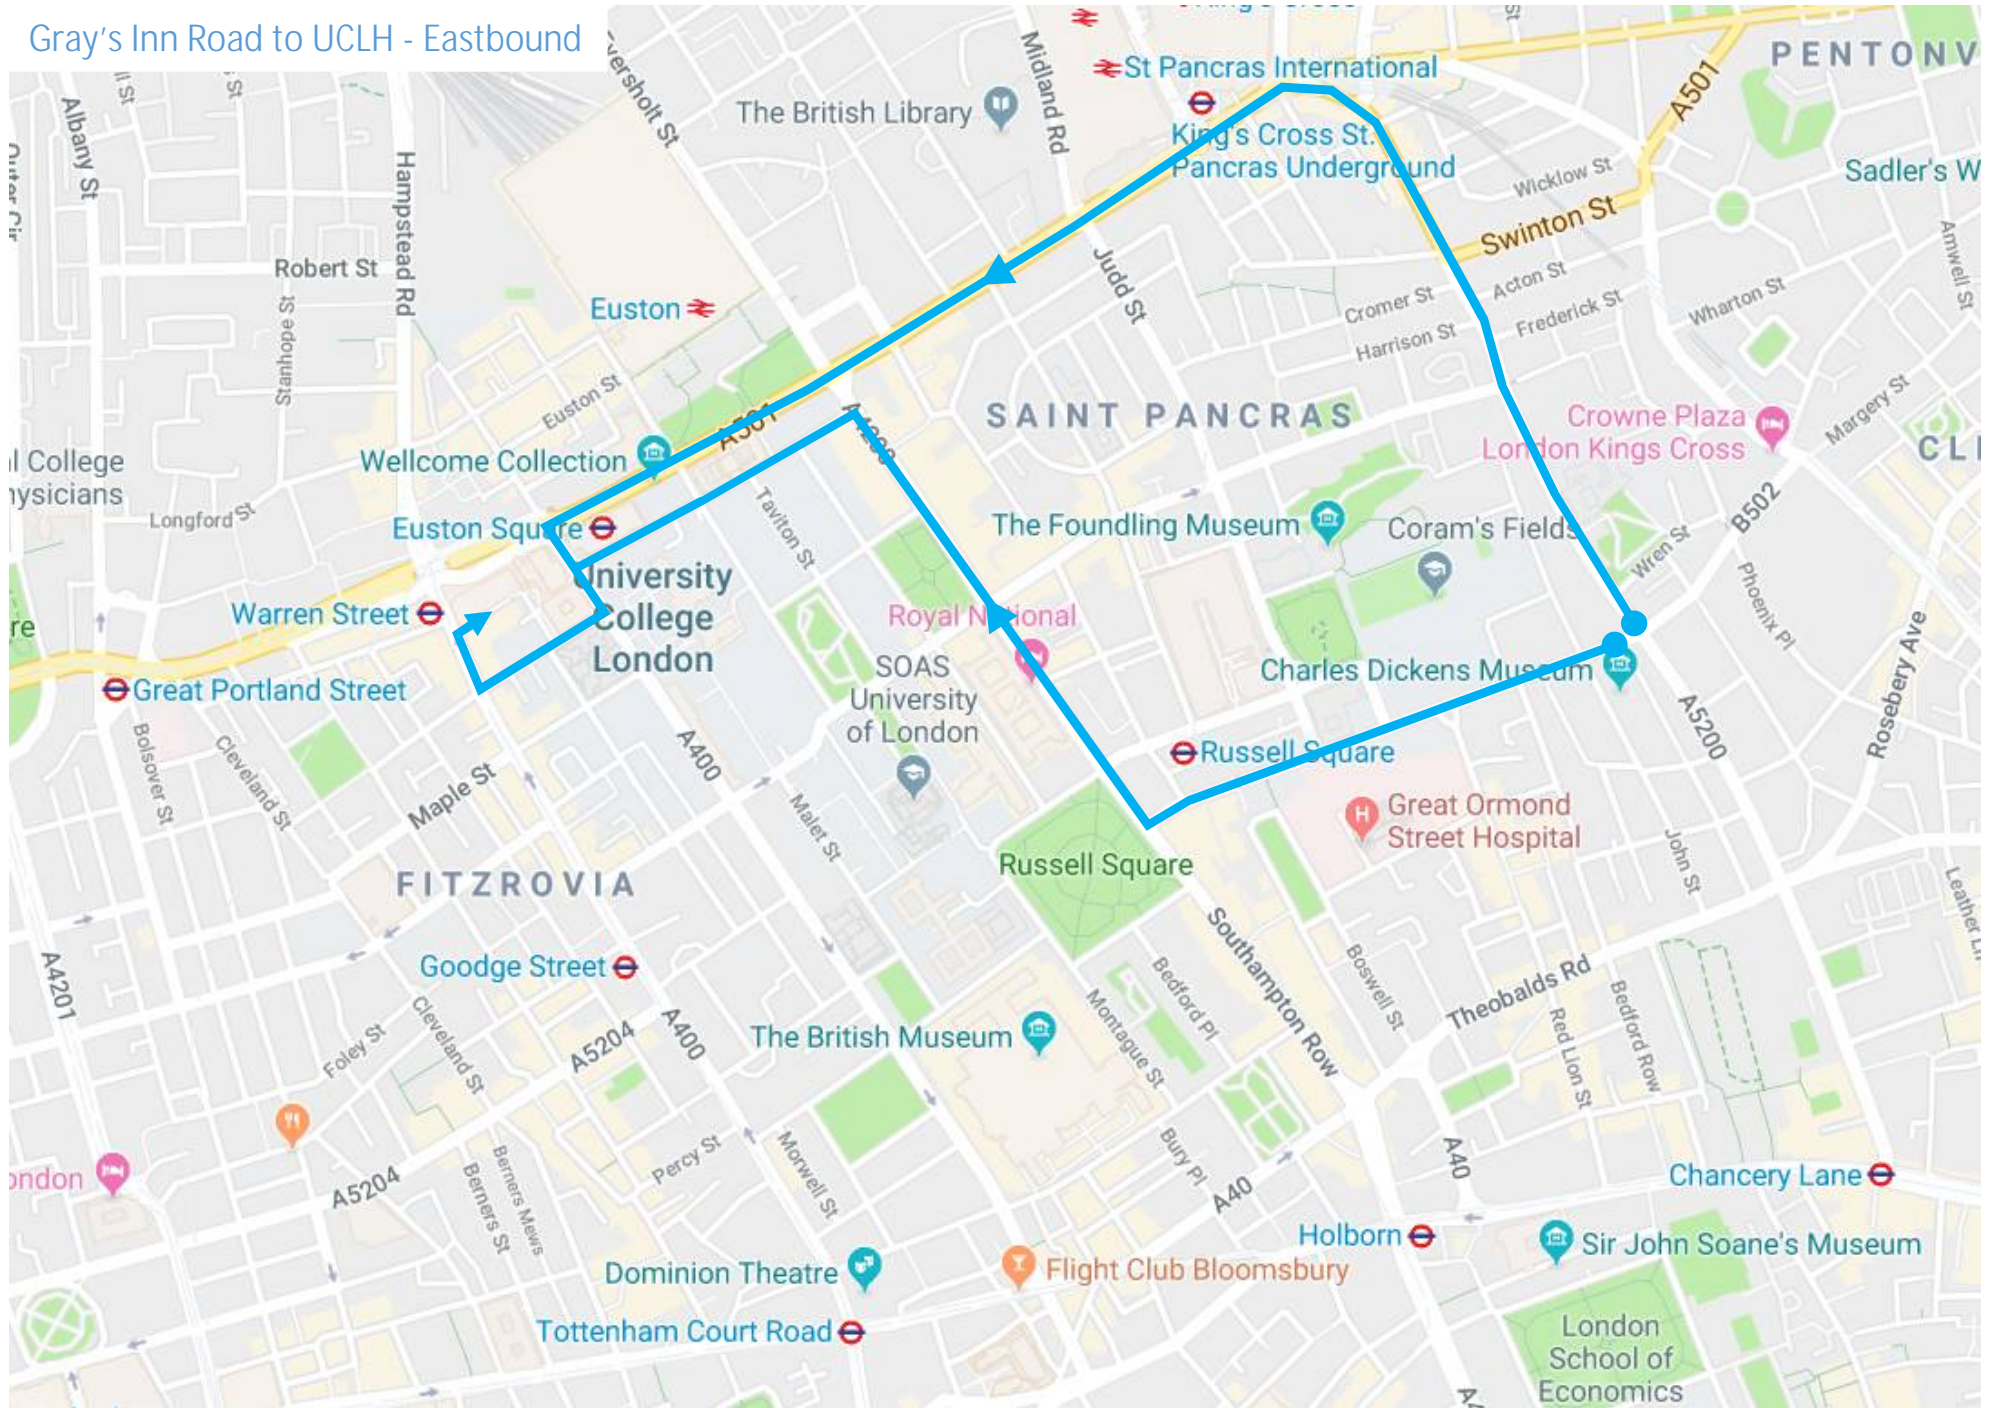

### Gray's Inn Road to Euston Station - Eastbound

### High Holborn to Euston Station - Eastbound & Westbound

Tottenham Court Road to UCLH - Eastbound & Westbound  
[8am – 7pm]

### Euston Road to UCLH - Eastbound & Westbound

### Gray's Inn Road to UCLH - Eastbound