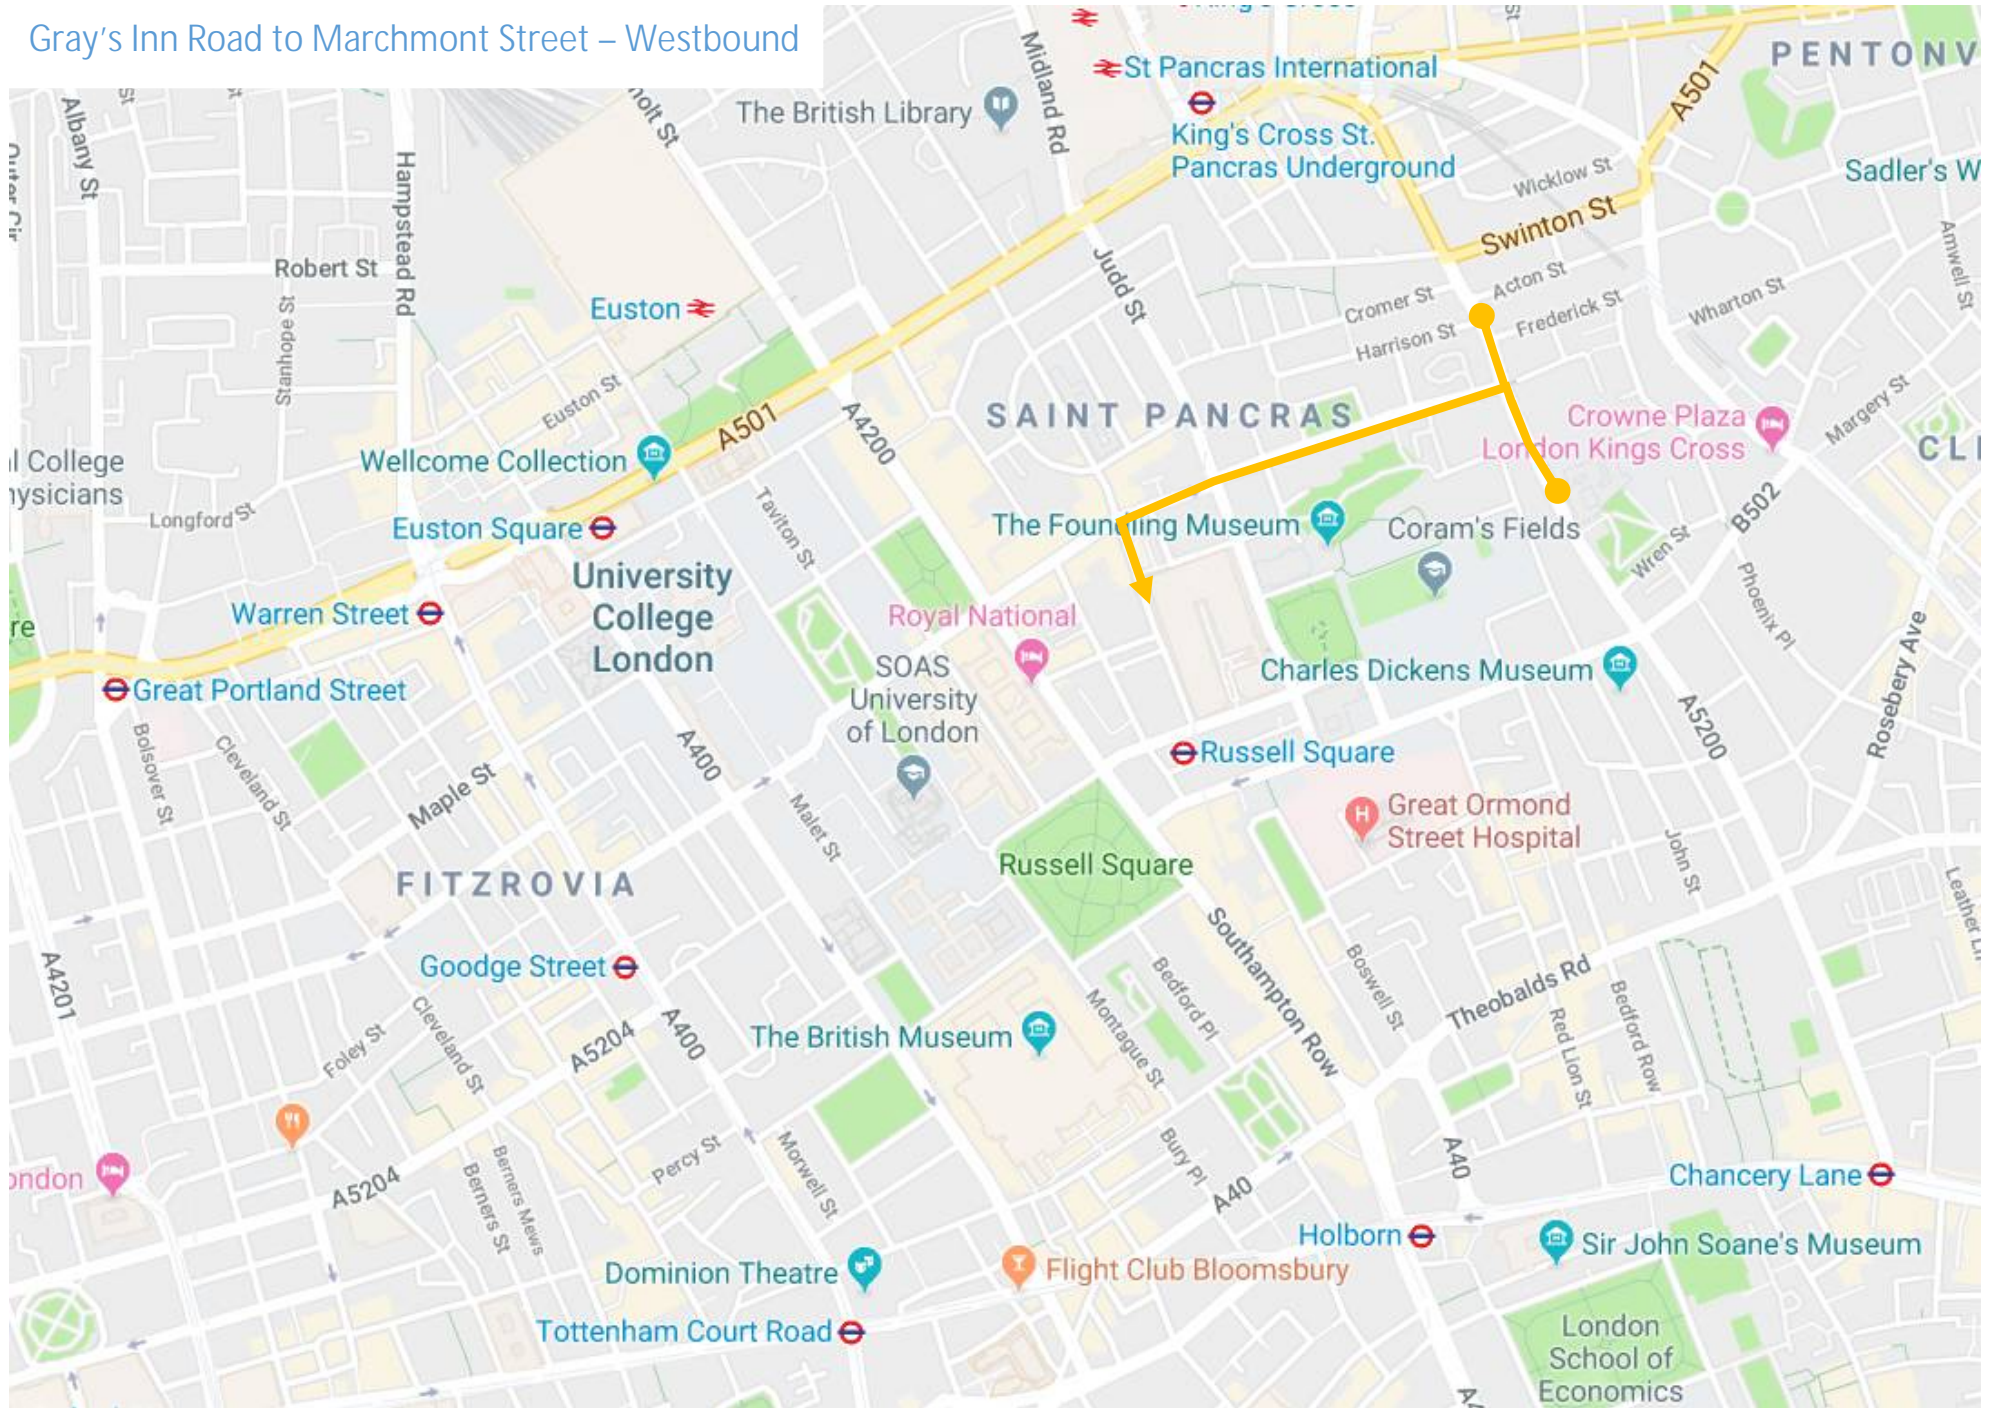

### Euston Road to Marchmont Street - Eastbound

Gray's Inn Road to Tavistock Hotel - Eastbound

Gray's Inn Road to Tavistock Hotel - Westbound

Gray's Inn Road to Marchmont Street – Eastbound

Gray's Inn Road to Marchmont Street – Westbound

### High Holborn to Tavistock Hotel - Westbound

### High Holborn to Marchmont Street - Eastbound

### High Holborn to Marchmont Street - Westbound

Tottenham Court Road to Great Ormond Street Hospital – Eastbound  
[8am – 7pm]

Tottenham Court Road to Great Ormond Street Hospital – Westbound  
[8am – 7pm]