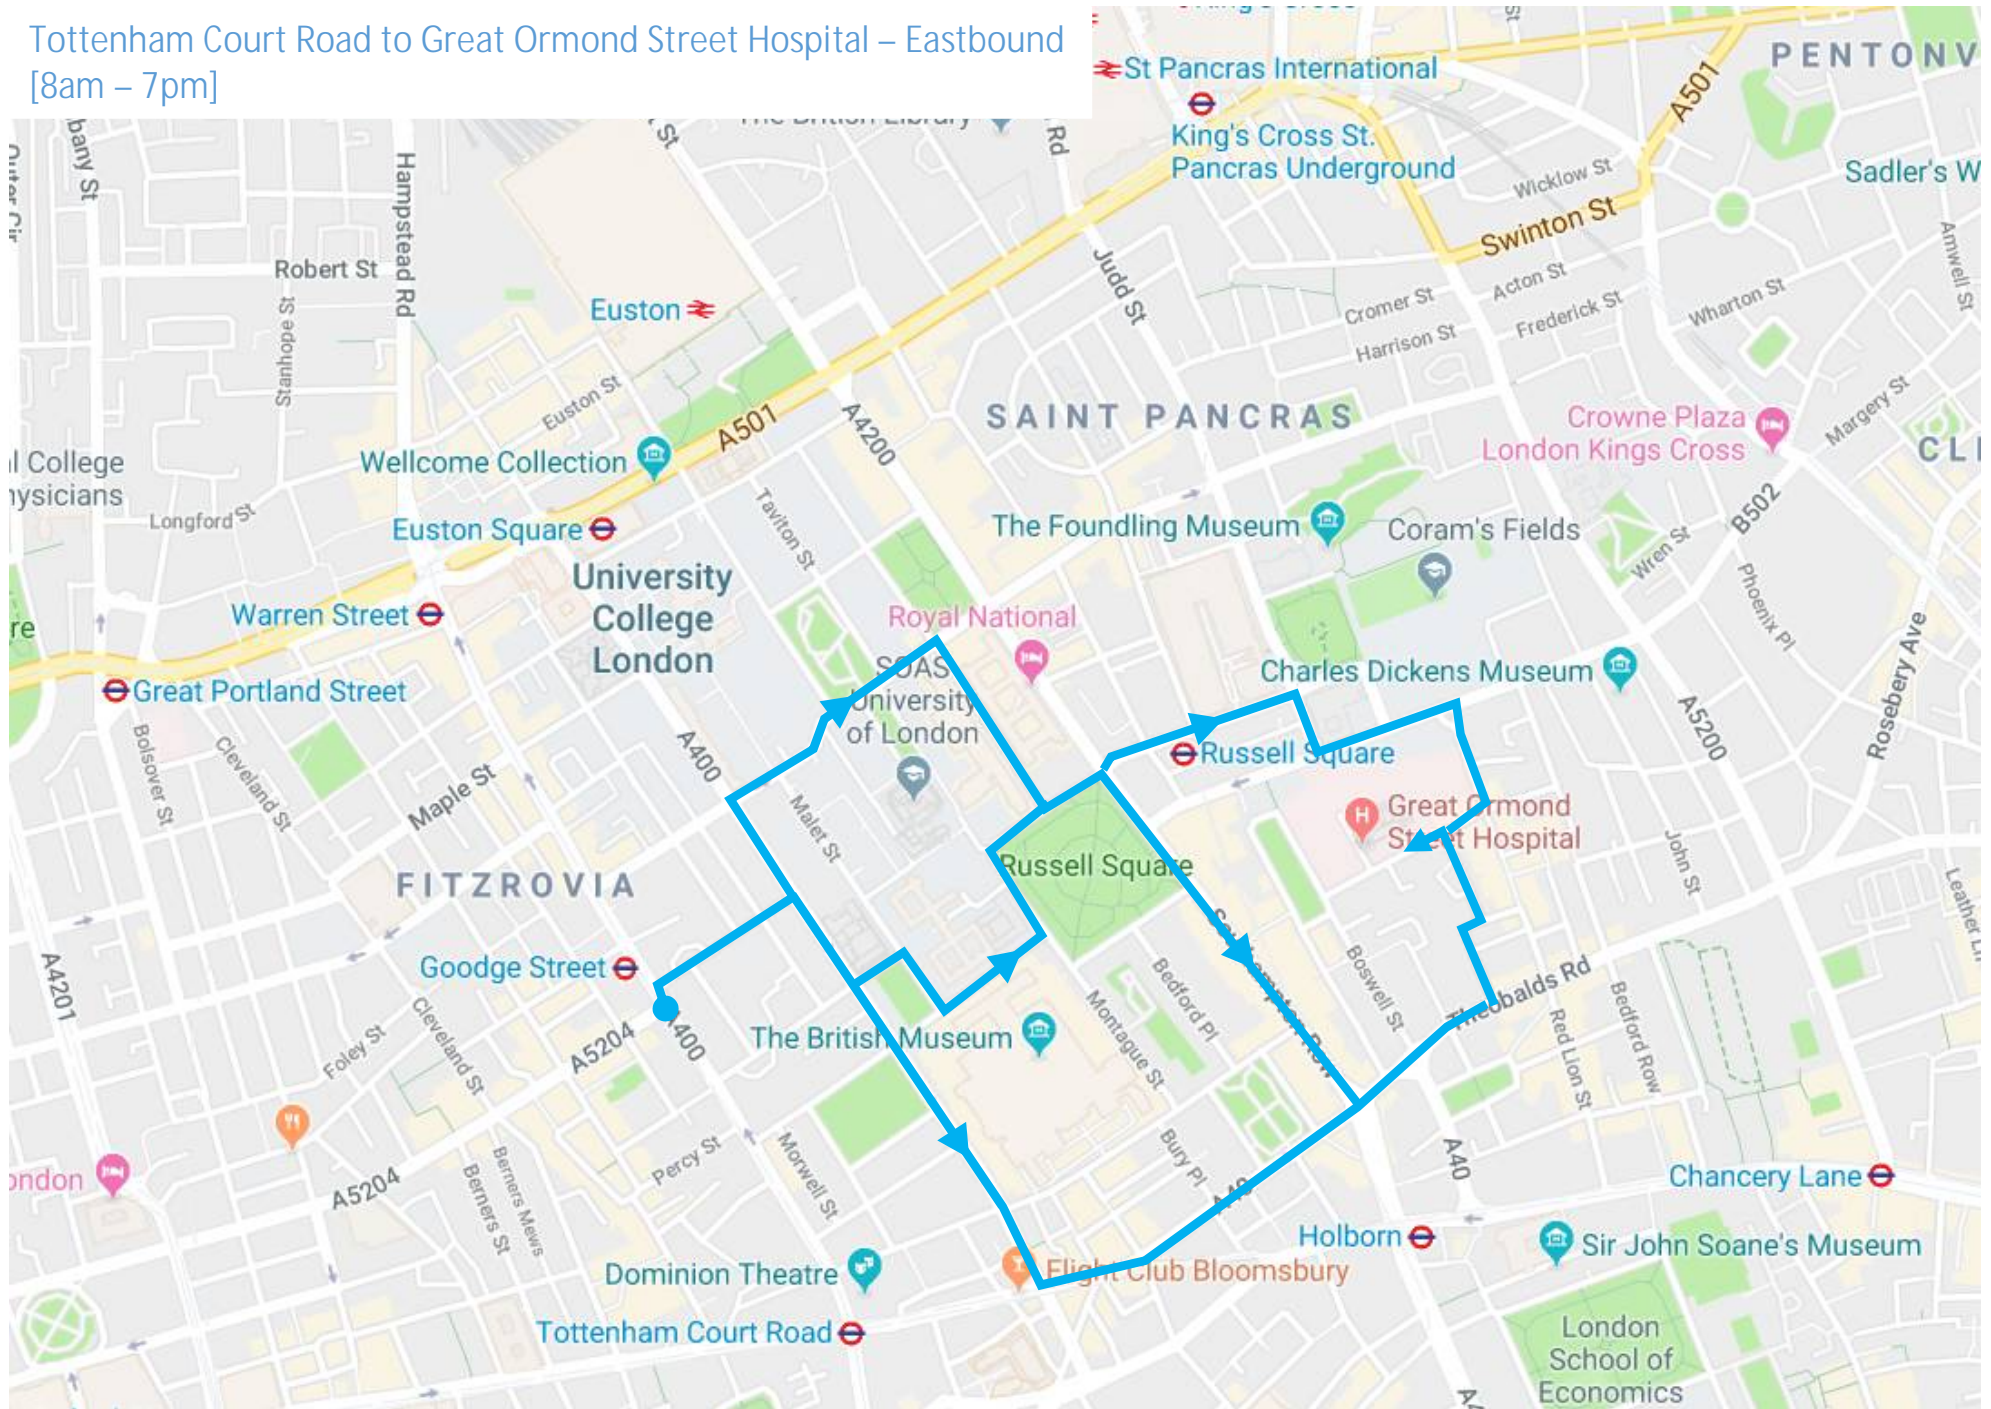

### High Holborn to Tavistock Hotel - Westbound

### High Holborn to Marchmont Street - Eastbound

### High Holborn to Marchmont Street - Westbound

Tottenham Court Road to Great Ormond Street Hospital – Eastbound  
[8am – 7pm]

Tottenham Court Road to Great Ormond Street Hospital – Westbound  
[8am – 7pm]

### Gray's Inn Road to Great Ormond Street Hospital - Eastbound & Westbound