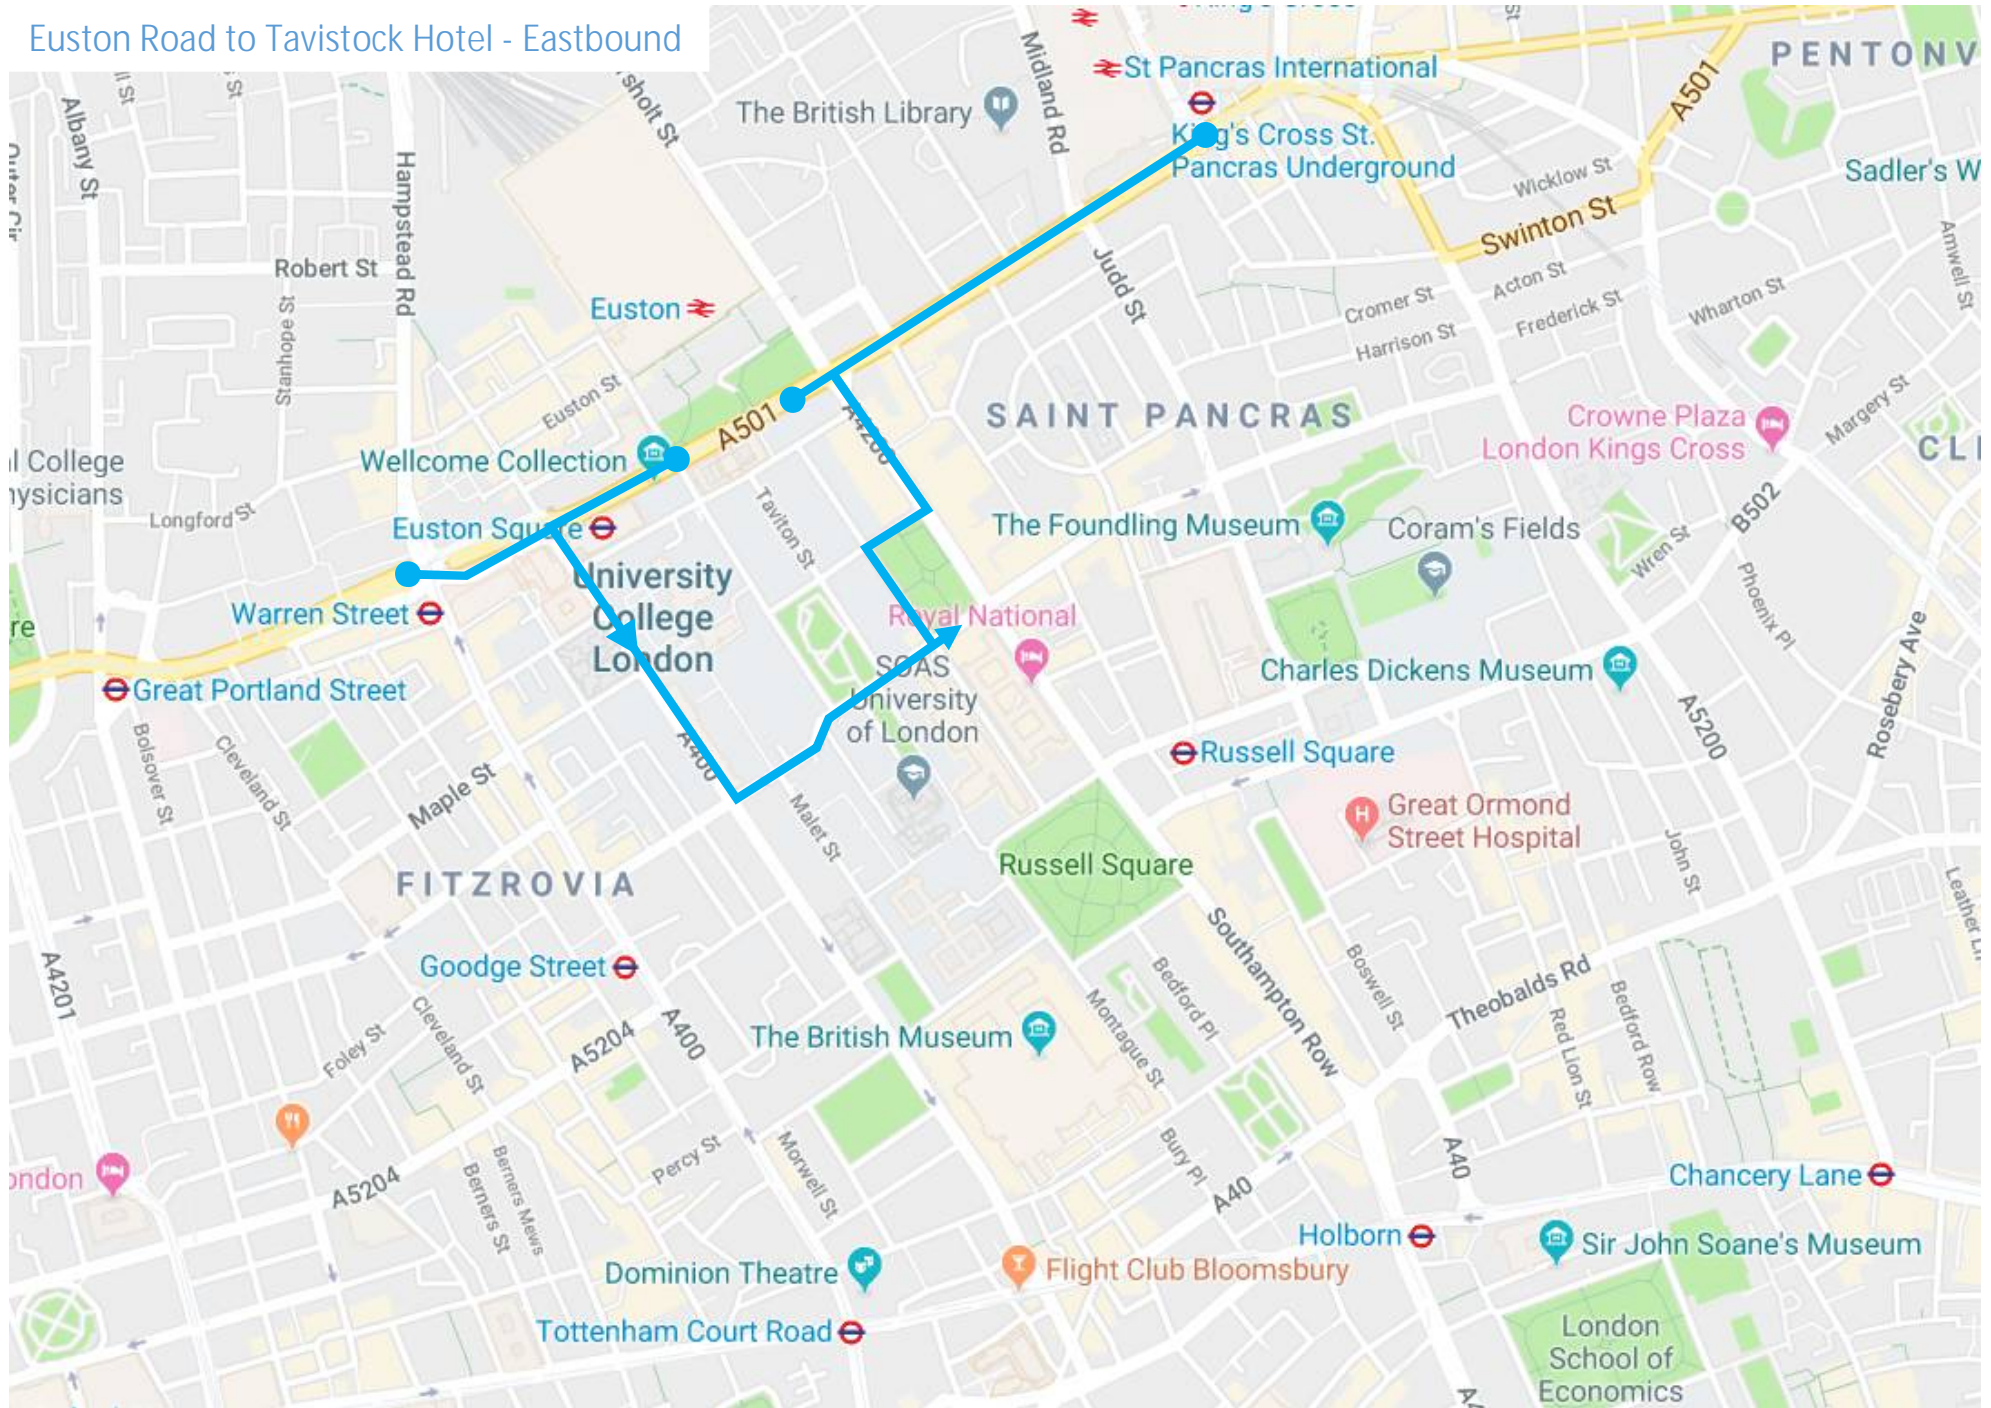

### Marchmont Street to Gower Street – Eastbound

### Marchmont Street to Gower Street – Westbound

Tottenham Court Road to Tavistock Hotel – Eastbound  
[8am – 7pm]

Tottenham Court Road to Tavistock Hotel - Westbound  
[8am – 7pm]

### Euston Road to Tavistock Hotel - Eastbound

### Euston Road to Tavistock Hotel - Westbound