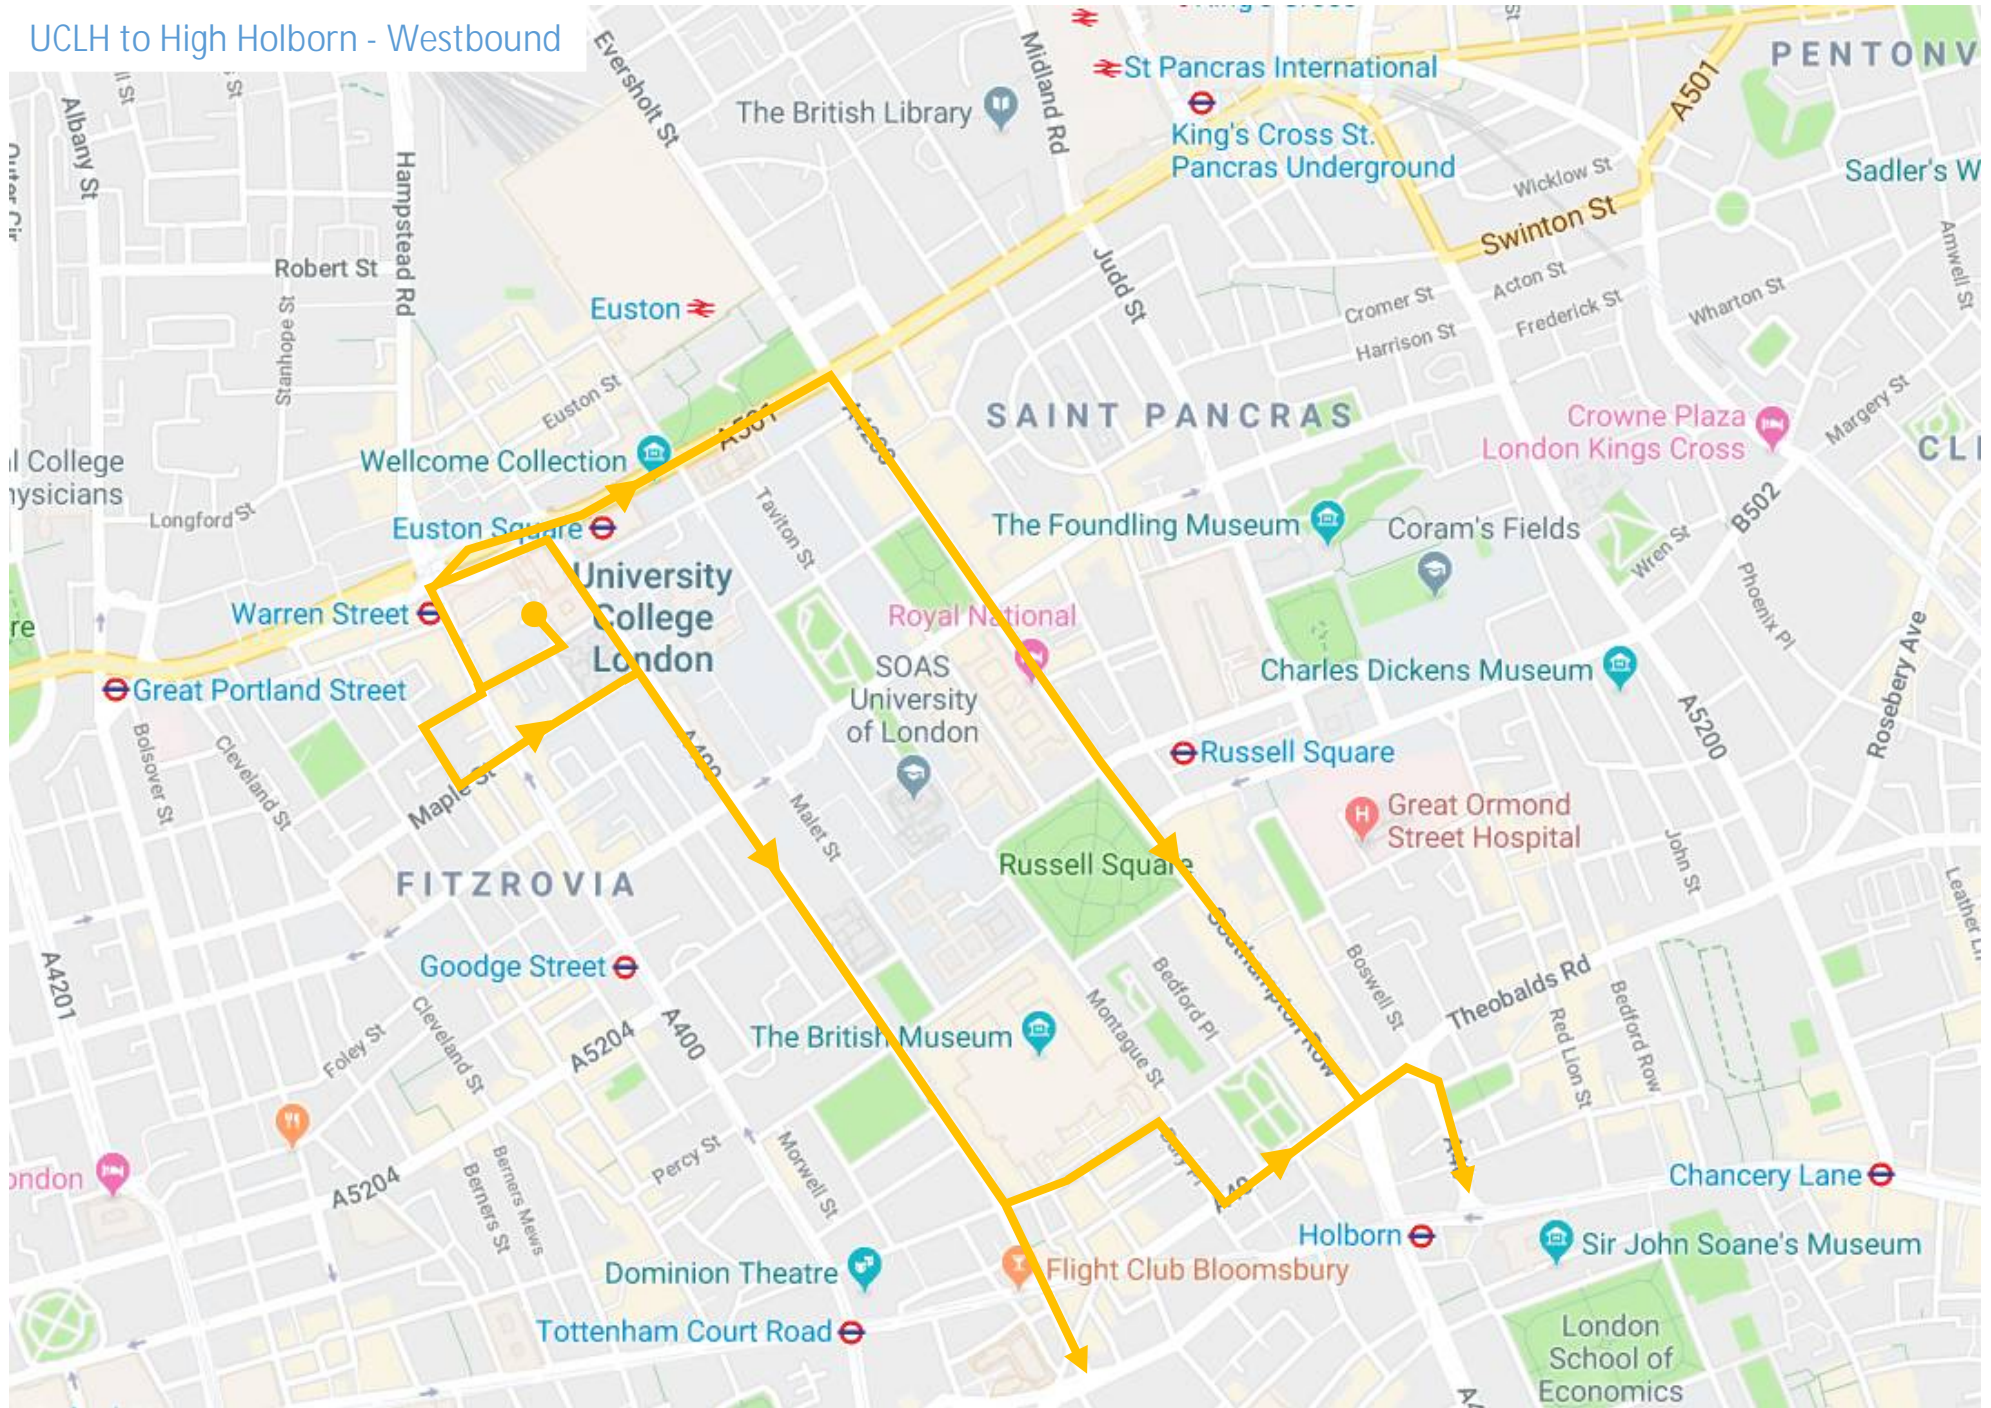

### UCLH to Gower Street - Eastbound & Westbound

### UCLH to Gray's Inn Road - Westbound

### UCLH to High Holborn - Eastbound

UCLH to High Holborn - Westbound

UCLH to Marchmont Street - Eastbound

Tavistock Hotel to Gower Street - Eastbound

Tavistock Hotel to Gower Street - Westbound

Tavistock Hotel to Euston Road - Eastbound

### Great Ormond Street Hospital to Gower Street - Eastbound & Westbound