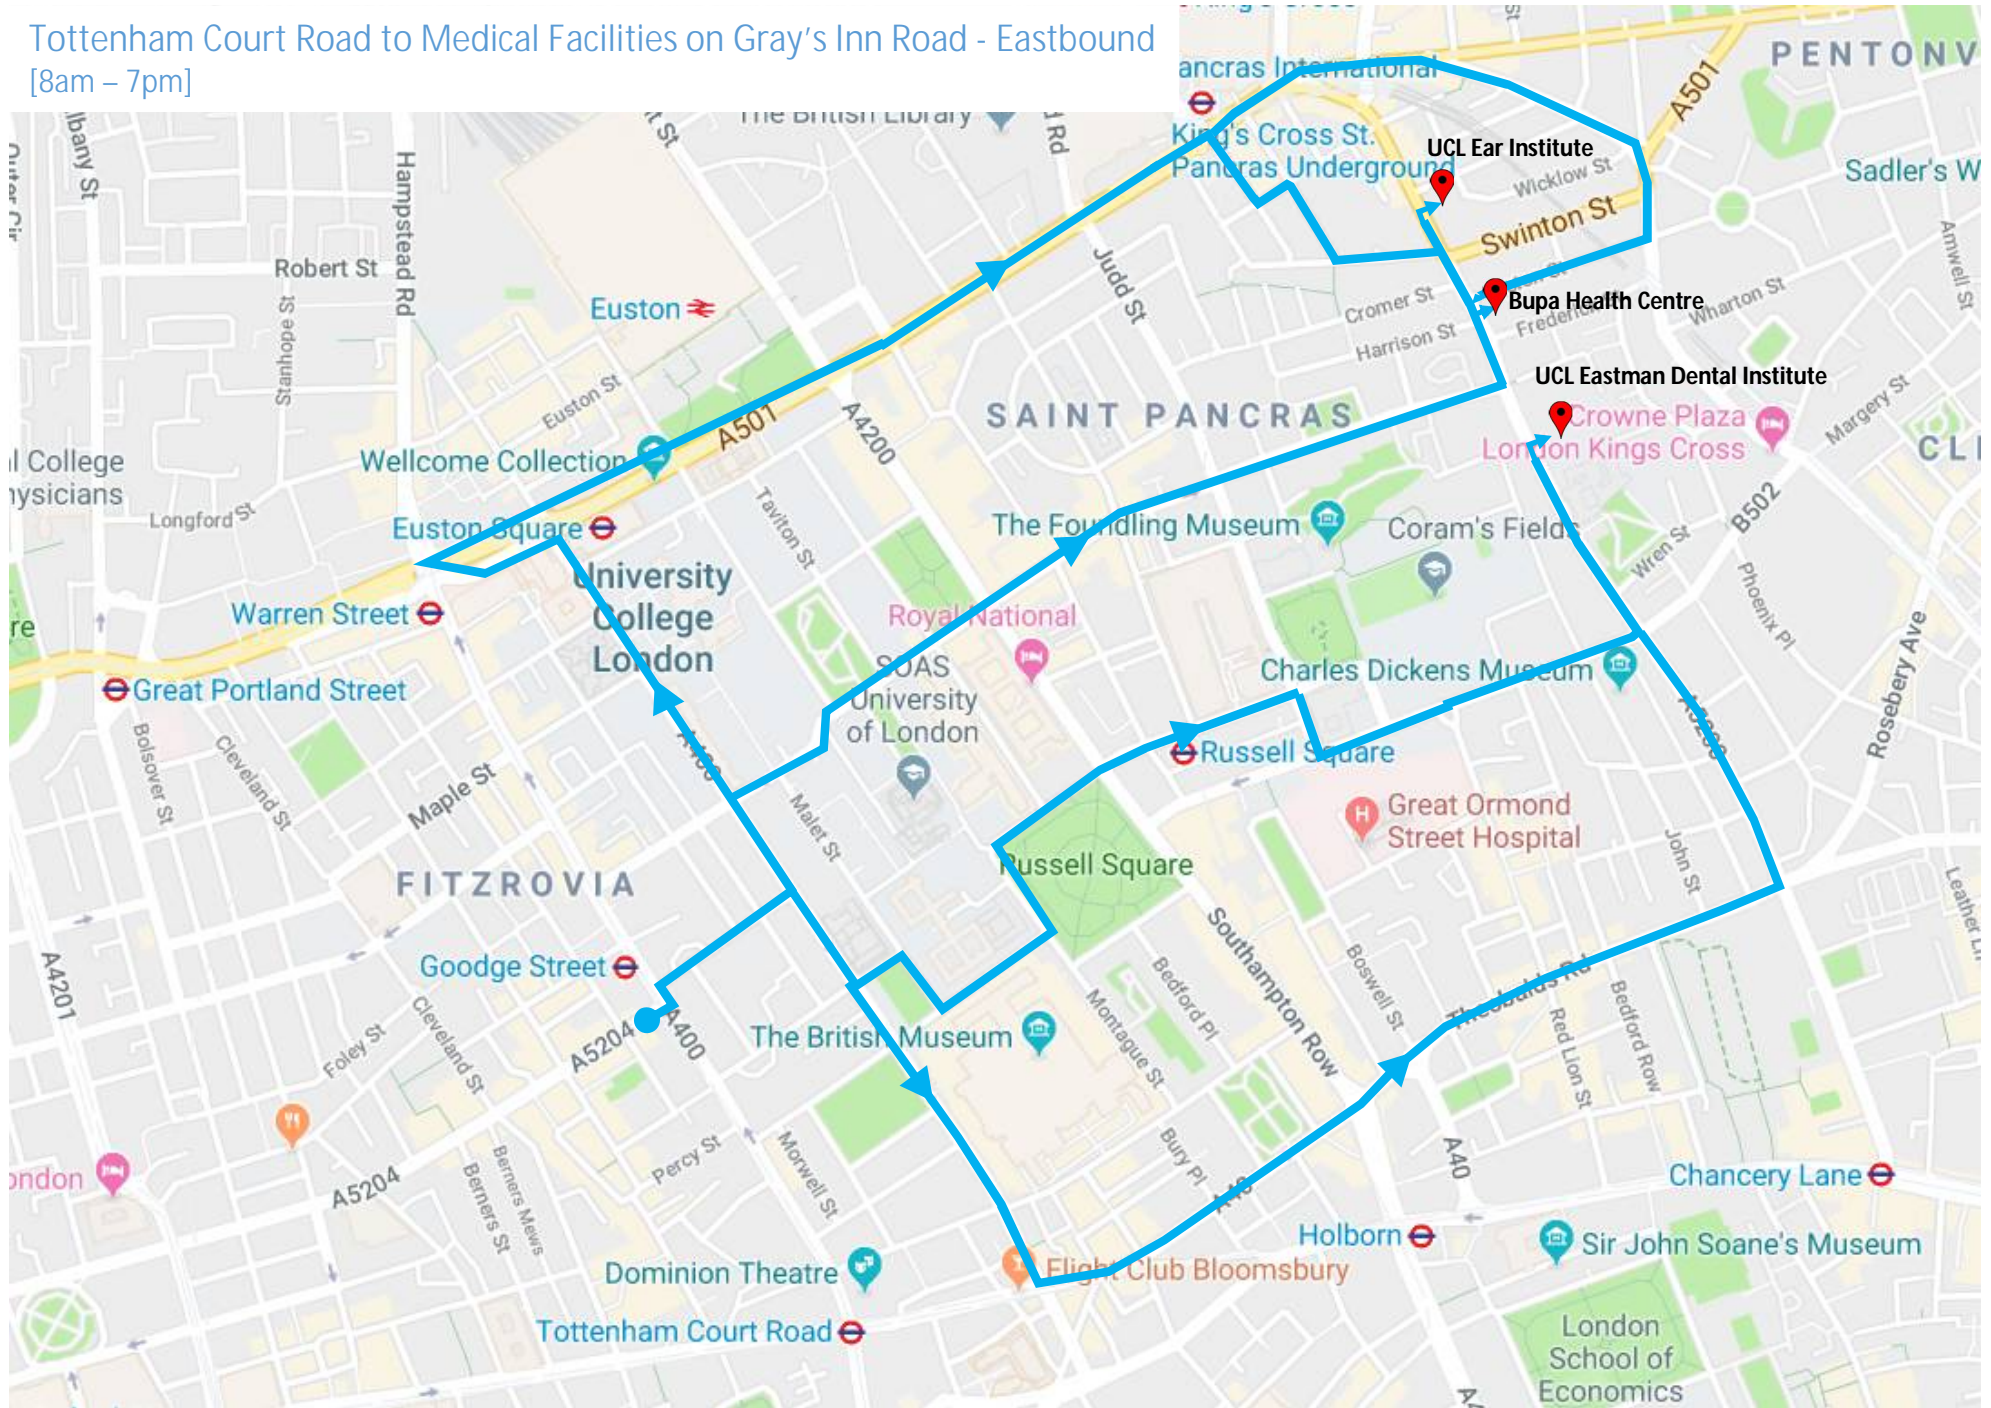

Tottenham Court Road to Medical Facilities on Gray's Inn Road - Eastbound [8am – 7pm]