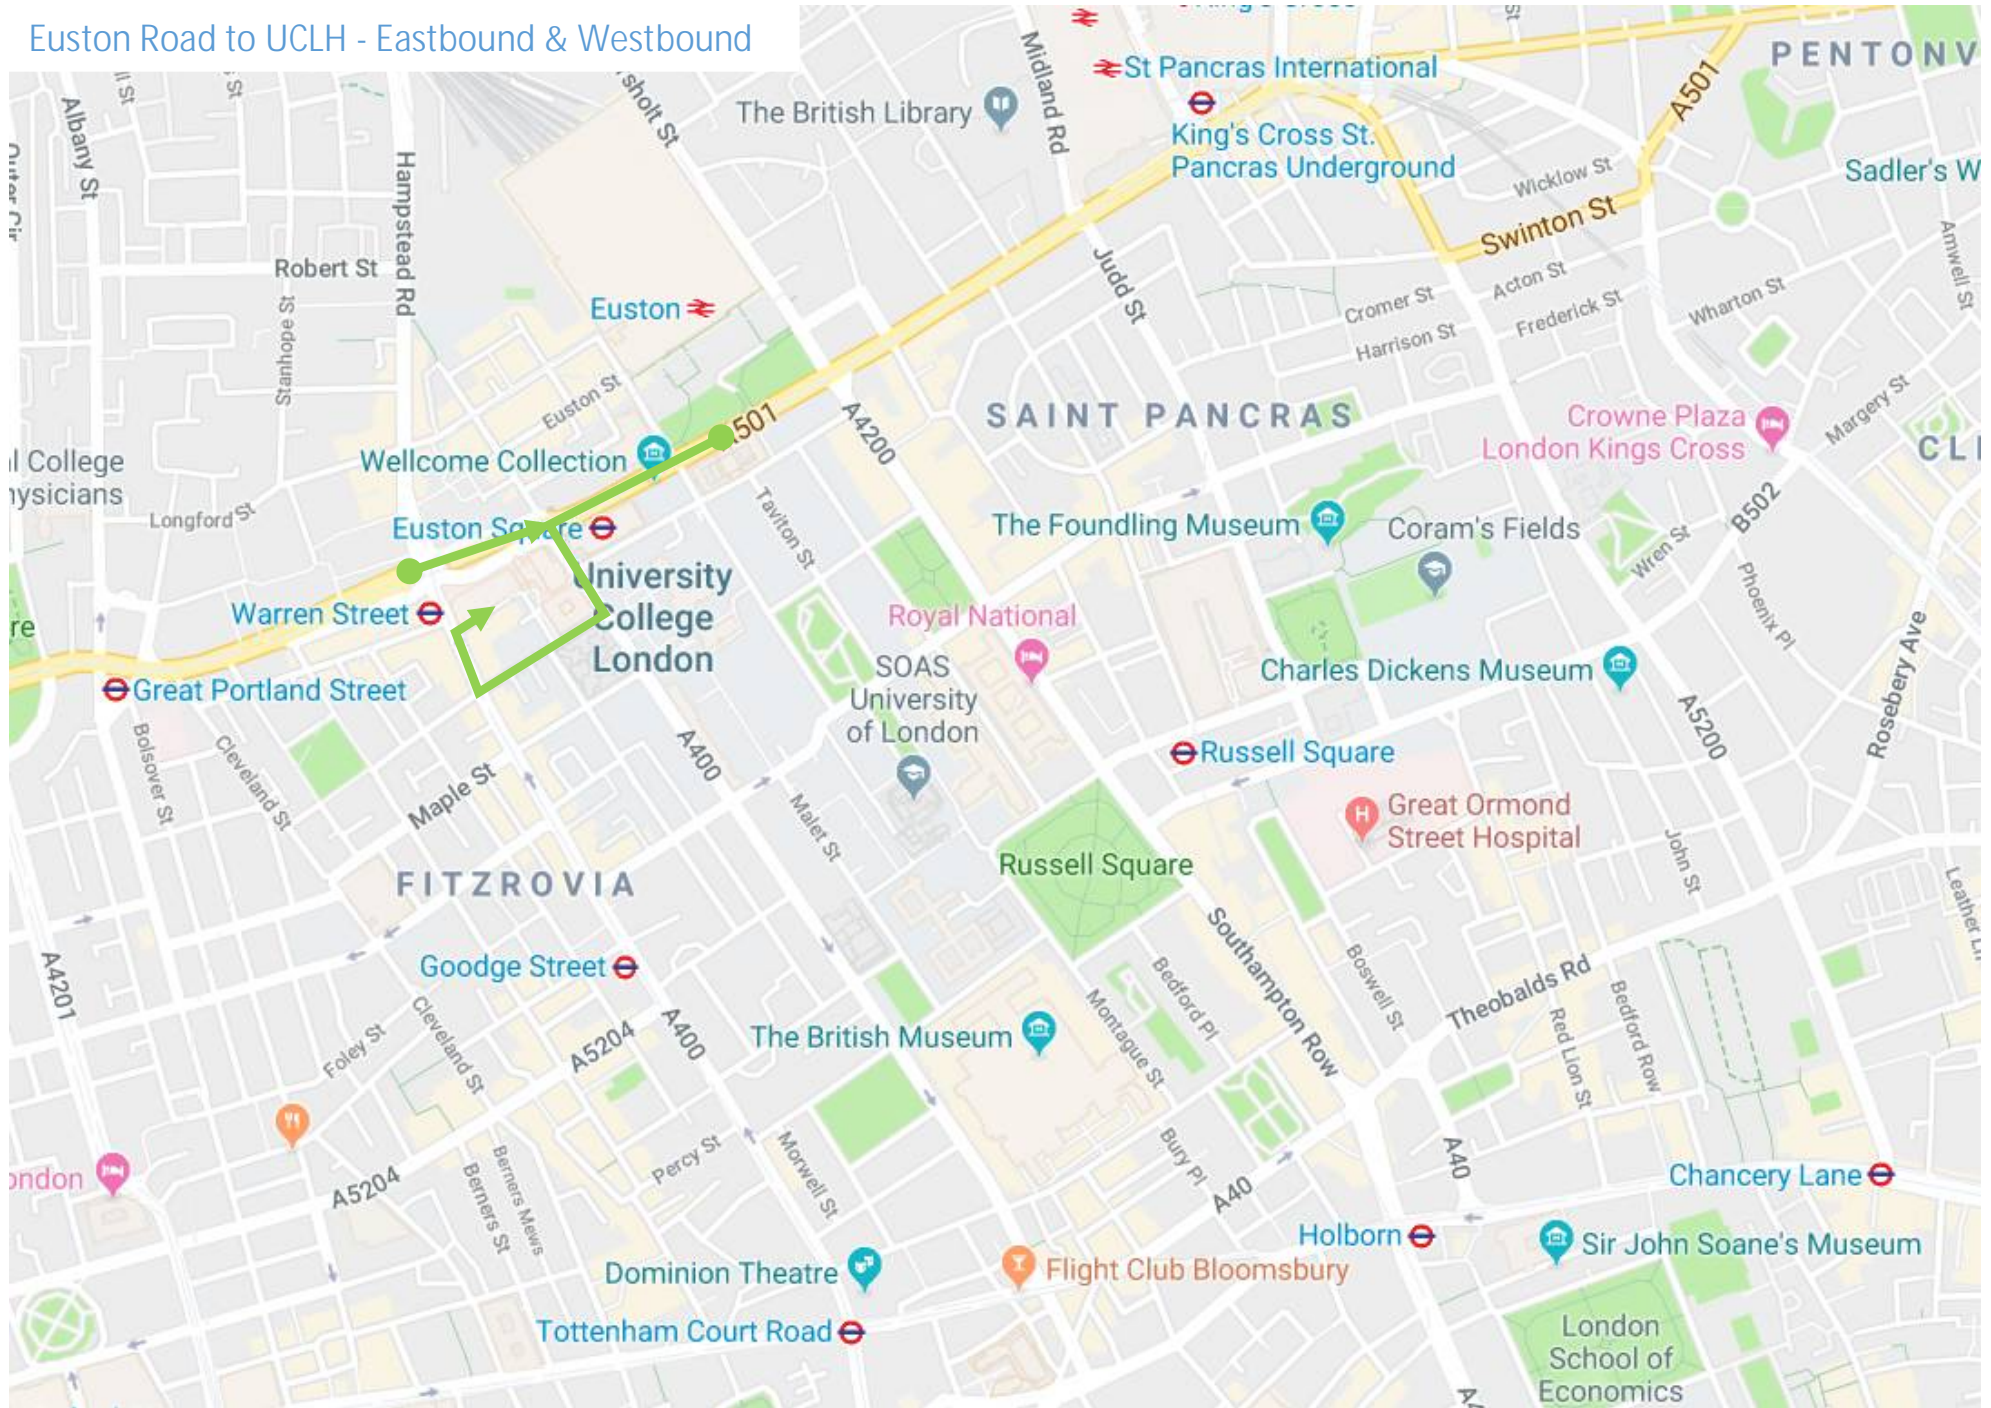

### Gray's Inn Road to Euston Station - Eastbound

### High Holborn to Euston Station - Eastbound & Westbound

Tottenham Court Road to UCLH - Eastbound & Westbound  
[8am – 7pm]

### Euston Road to UCLH - Eastbound & Westbound

### Marchmont Street to UCLH – Westbound