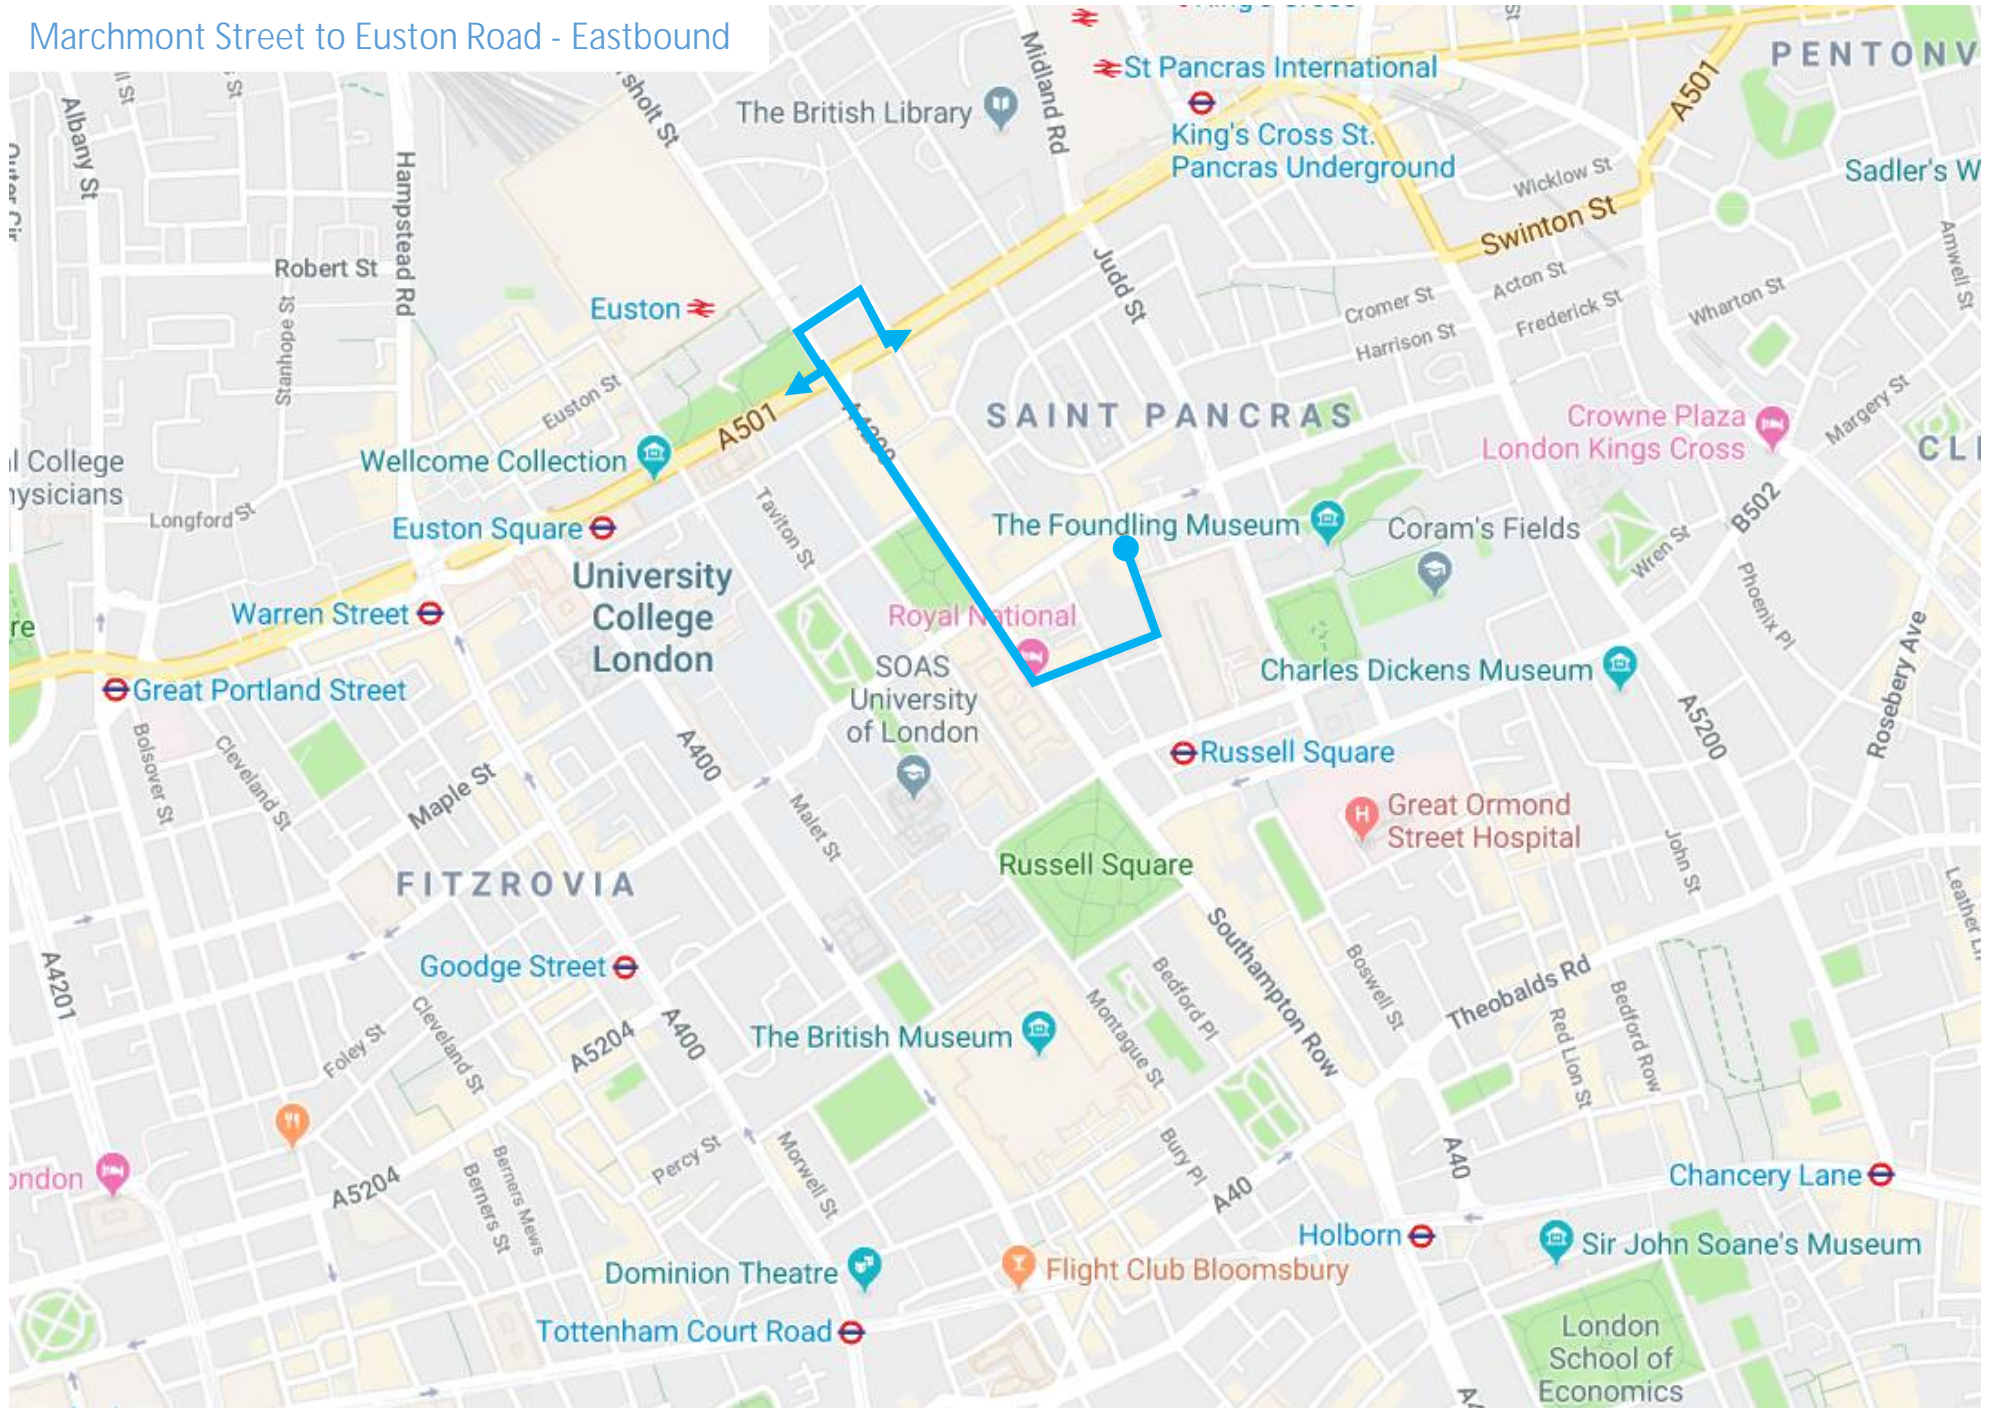

### UCLH to Gower Street - Eastbound & Westbound

### UCLH to High Holborn - Eastbound

UCLH to High Holborn - Westbound

UCLH to Marchmont Street - Eastbound

Tavistock Hotel to Gower Street - Eastbound

Tavistock Hotel to Gower Street - Westbound

Tavistock Hotel to Euston Road - Eastbound

Tavistock Hotel to Euston Road - Westbound

Marchmont Street to Euston Road - Eastbound

Marchmont Street to Euston Road - Westbound

Tavistock Hotel to Gray's Inn Road - Eastbound

Tavistock Hotel to Gray's Inn Road - Westbound

### Great Ormond Street Hospital to Gower Street - Eastbound & Westbound