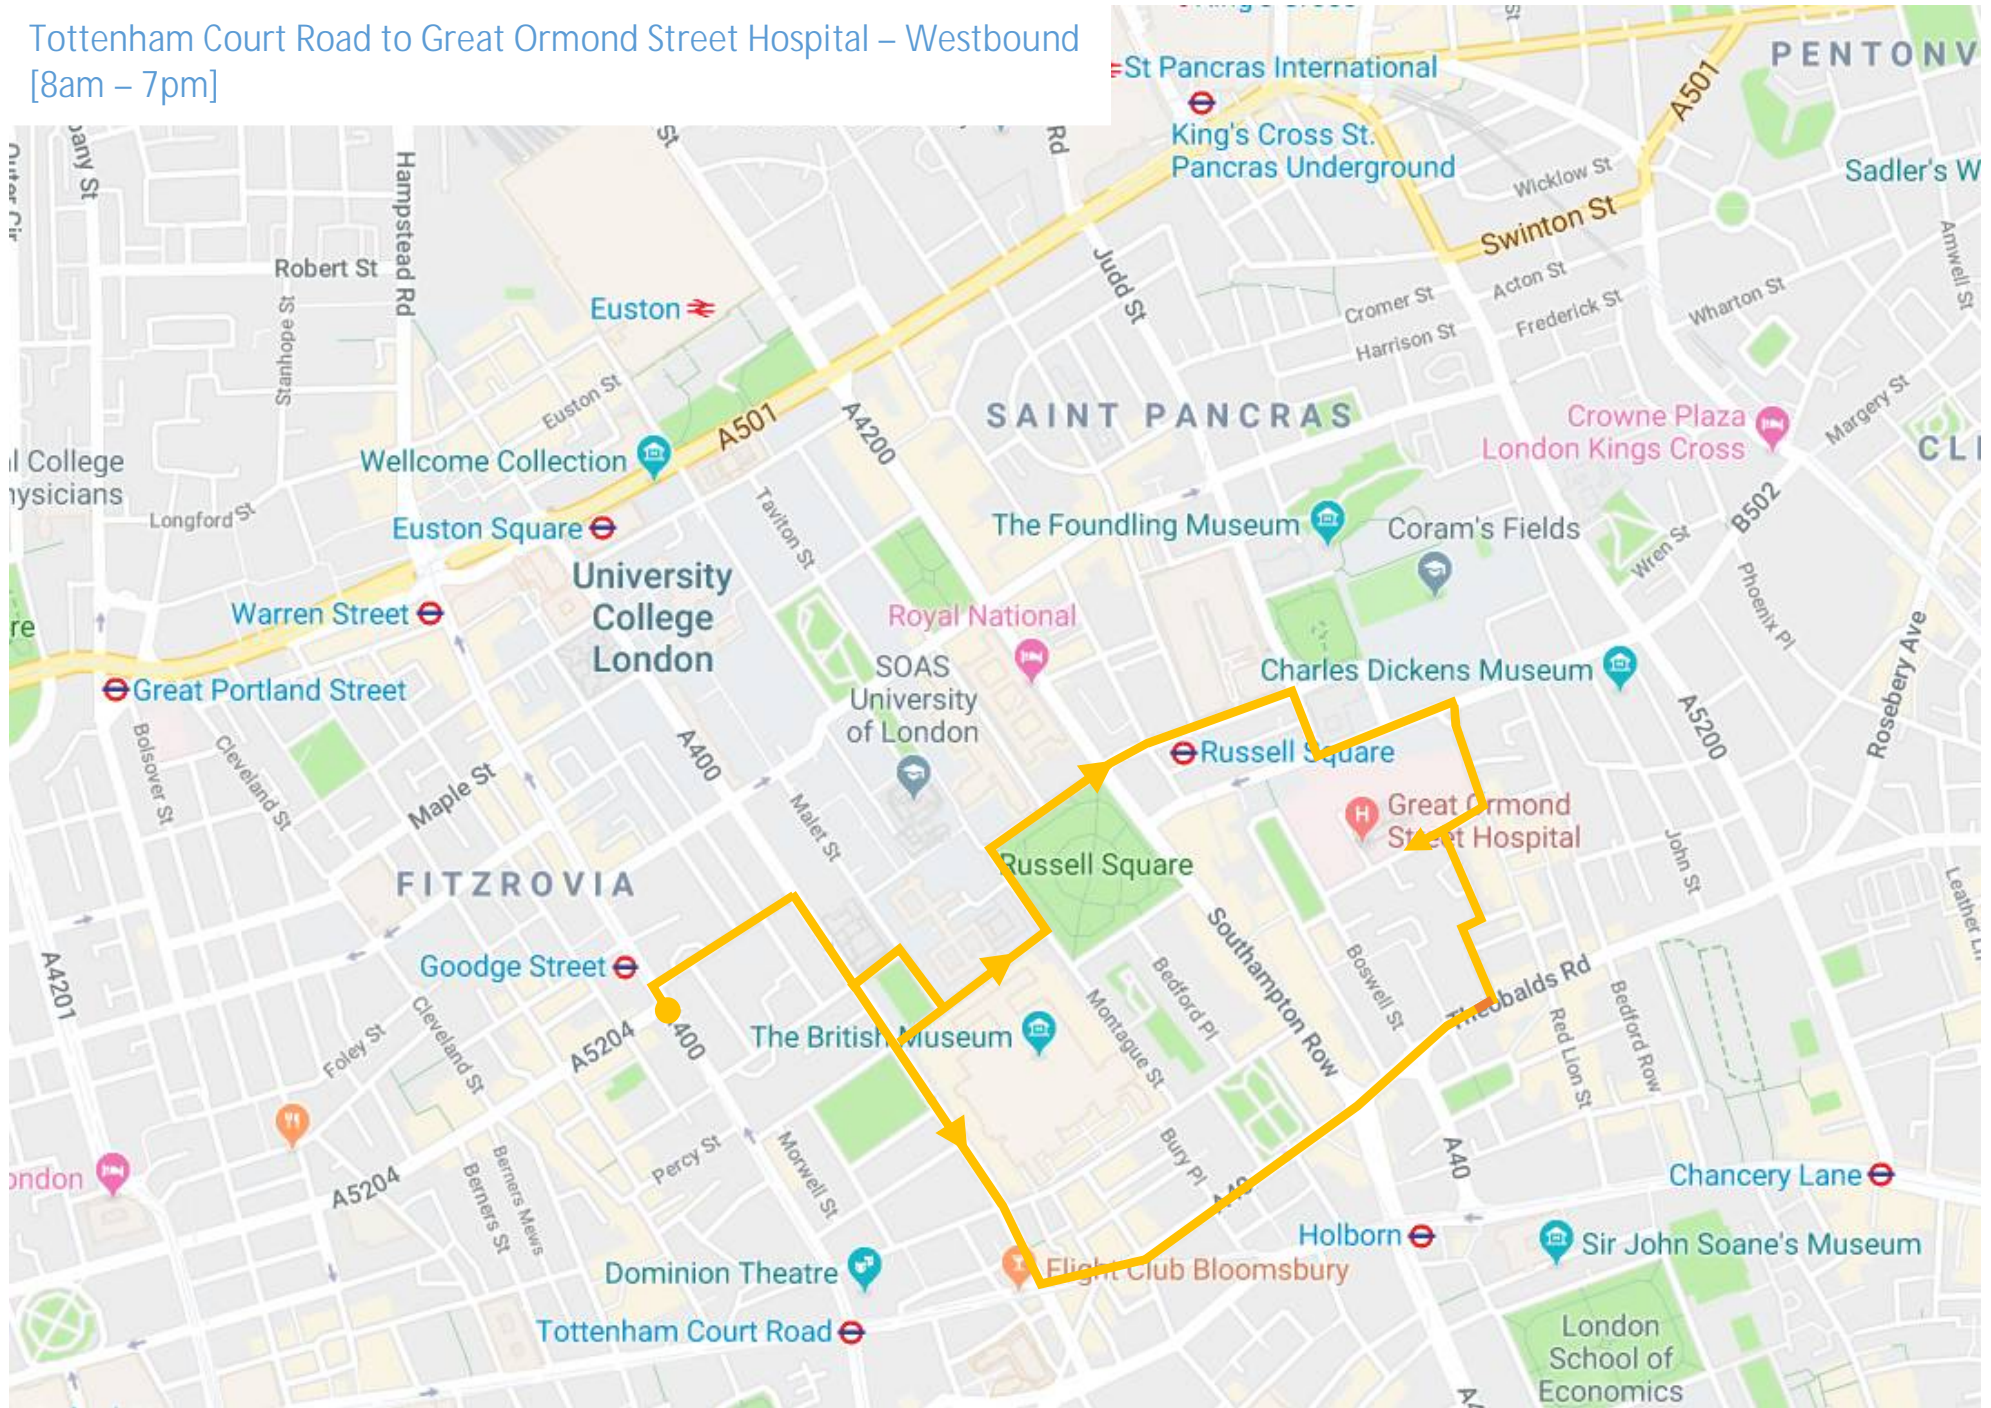

### High Holborn to Marchmont Street - Eastbound

### High Holborn to Marchmont Street - Westbound

Tottenham Court Road to Great Ormond Street Hospital – Eastbound  
[8am – 7pm]

Tottenham Court Road to Great Ormond Street Hospital – Westbound  
[8am – 7pm]

### Gray's Inn Road to Great Ormond Street Hospital - Eastbound & Westbound

### High Holborn to Great Ormond Street Hospital - Eastbound & Westbound