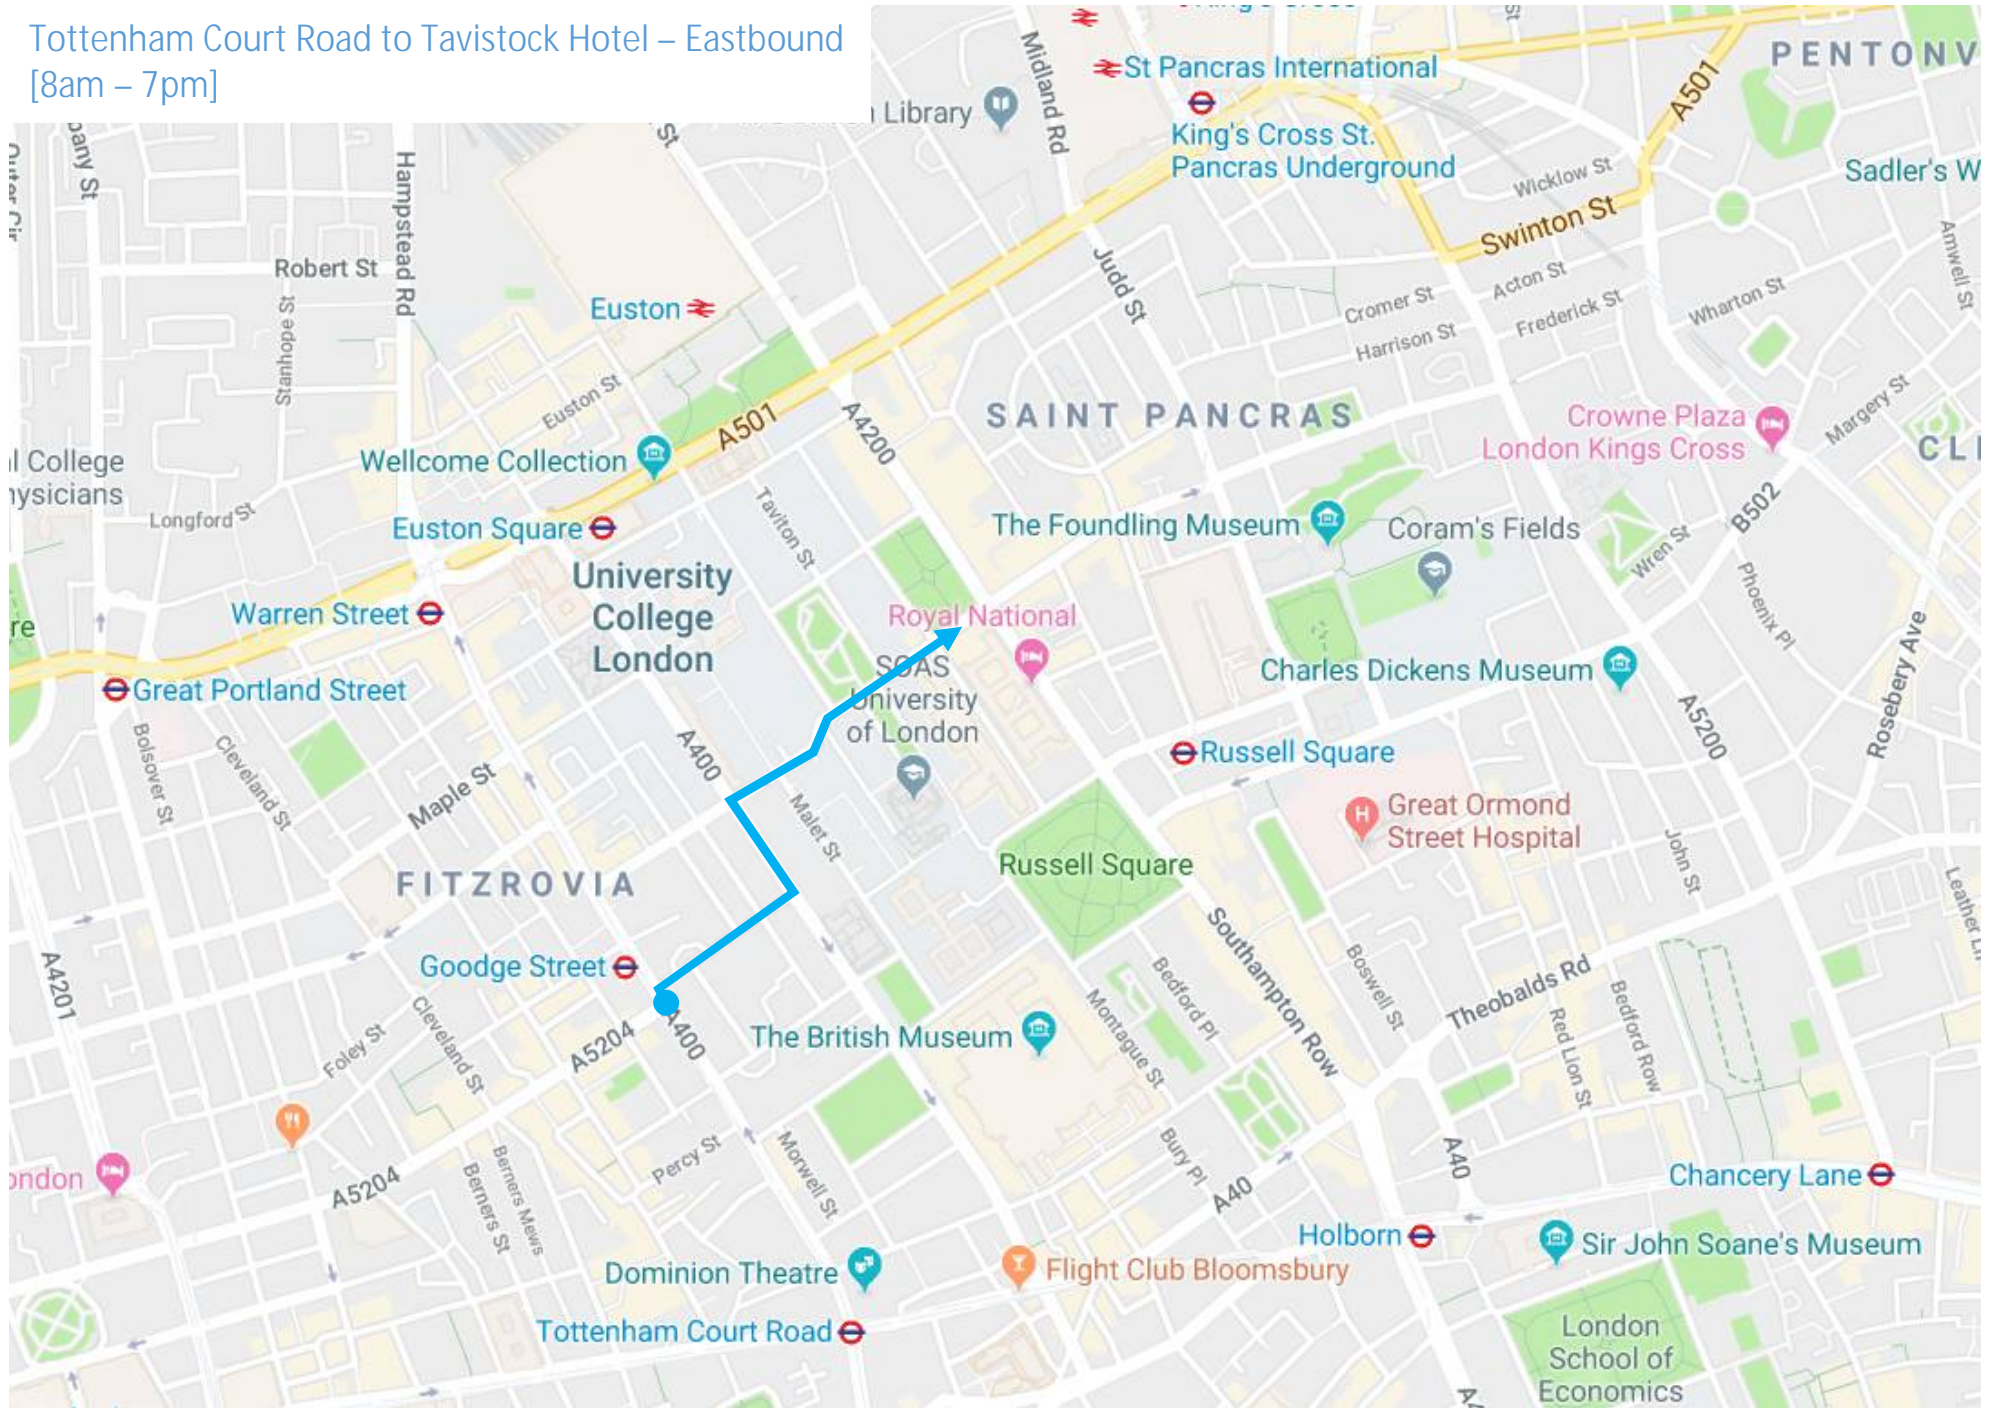

### Marchmont Street to UCLH – Westbound

### Marchmont Street to Gower Street – Eastbound

### Marchmont Street to Gower Street – Westbound

Tottenham Court Road to Tavistock Hotel – Eastbound  
[8am – 7pm]

Tottenham Court Road to Tavistock Hotel - Westbound  
[8am – 7pm]

### Euston Road to Tavistock Hotel - Eastbound