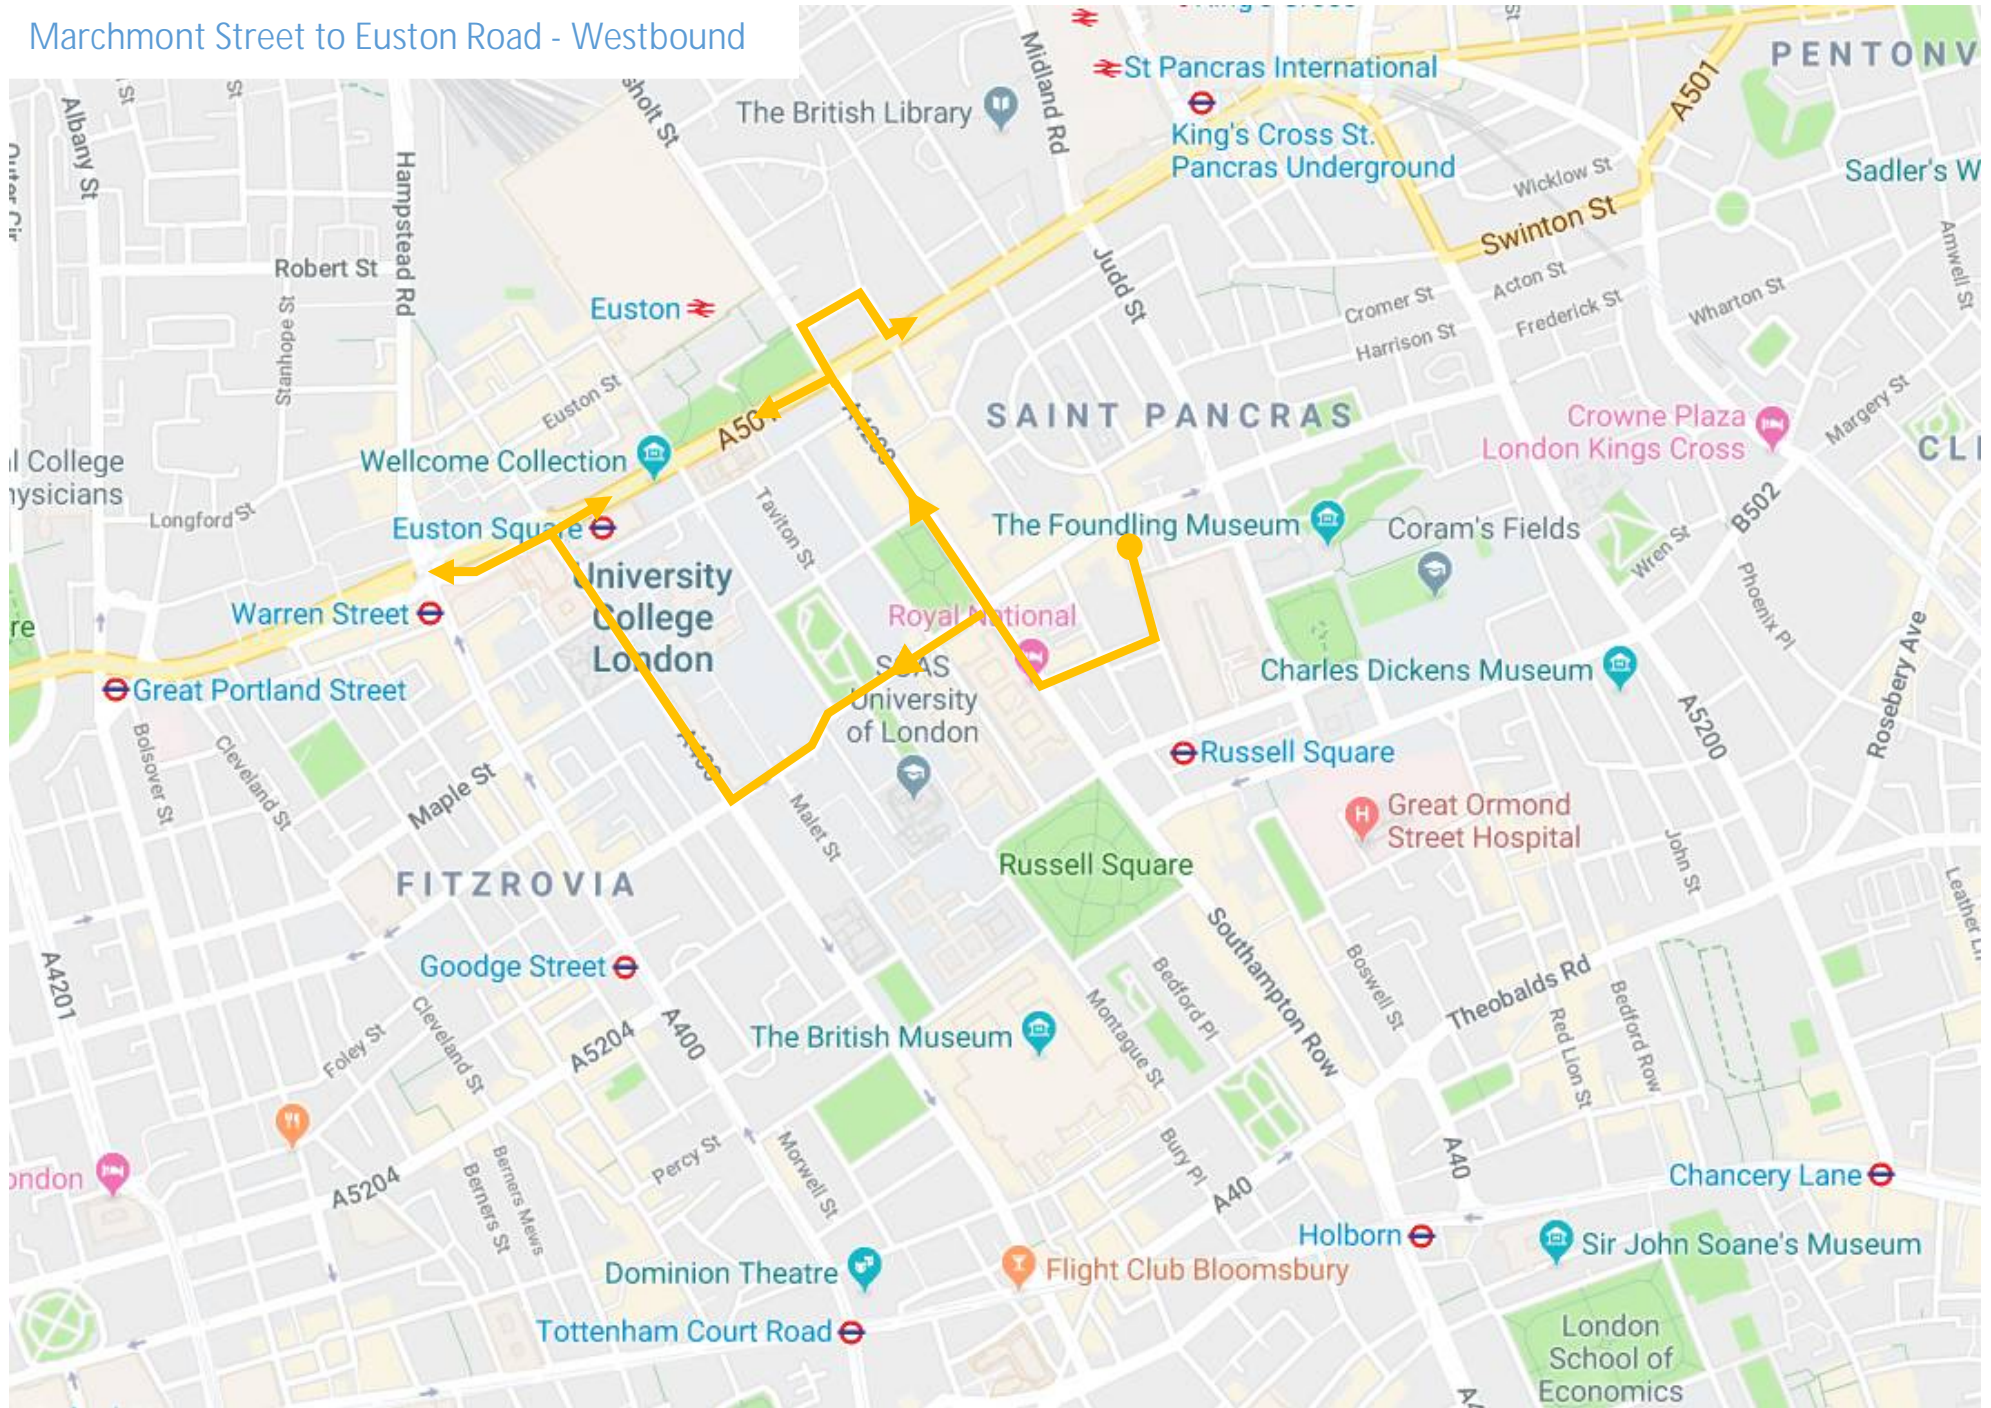

### UCLH to High Holborn - Eastbound

UCLH to High Holborn - Westbound

UCLH to Marchmont Street - Eastbound

Tavistock Hotel to Gower Street - Eastbound

Tavistock Hotel to Gower Street - Westbound

Tavistock Hotel to Euston Road - Eastbound

Tavistock Hotel to Euston Road - Westbound

Marchmont Street to Euston Road - Eastbound

Marchmont Street to Euston Road - Westbound

Tavistock Hotel to Gray's Inn Road - Eastbound

Tavistock Hotel to Gray's Inn Road - Westbound

Marchmont Street to Gray's Inn Road – Eastbound/Westbound

Tavistock Hotel to High Holborn - Eastbound

### Great Ormond Street Hospital to Gower Street - Eastbound & Westbound