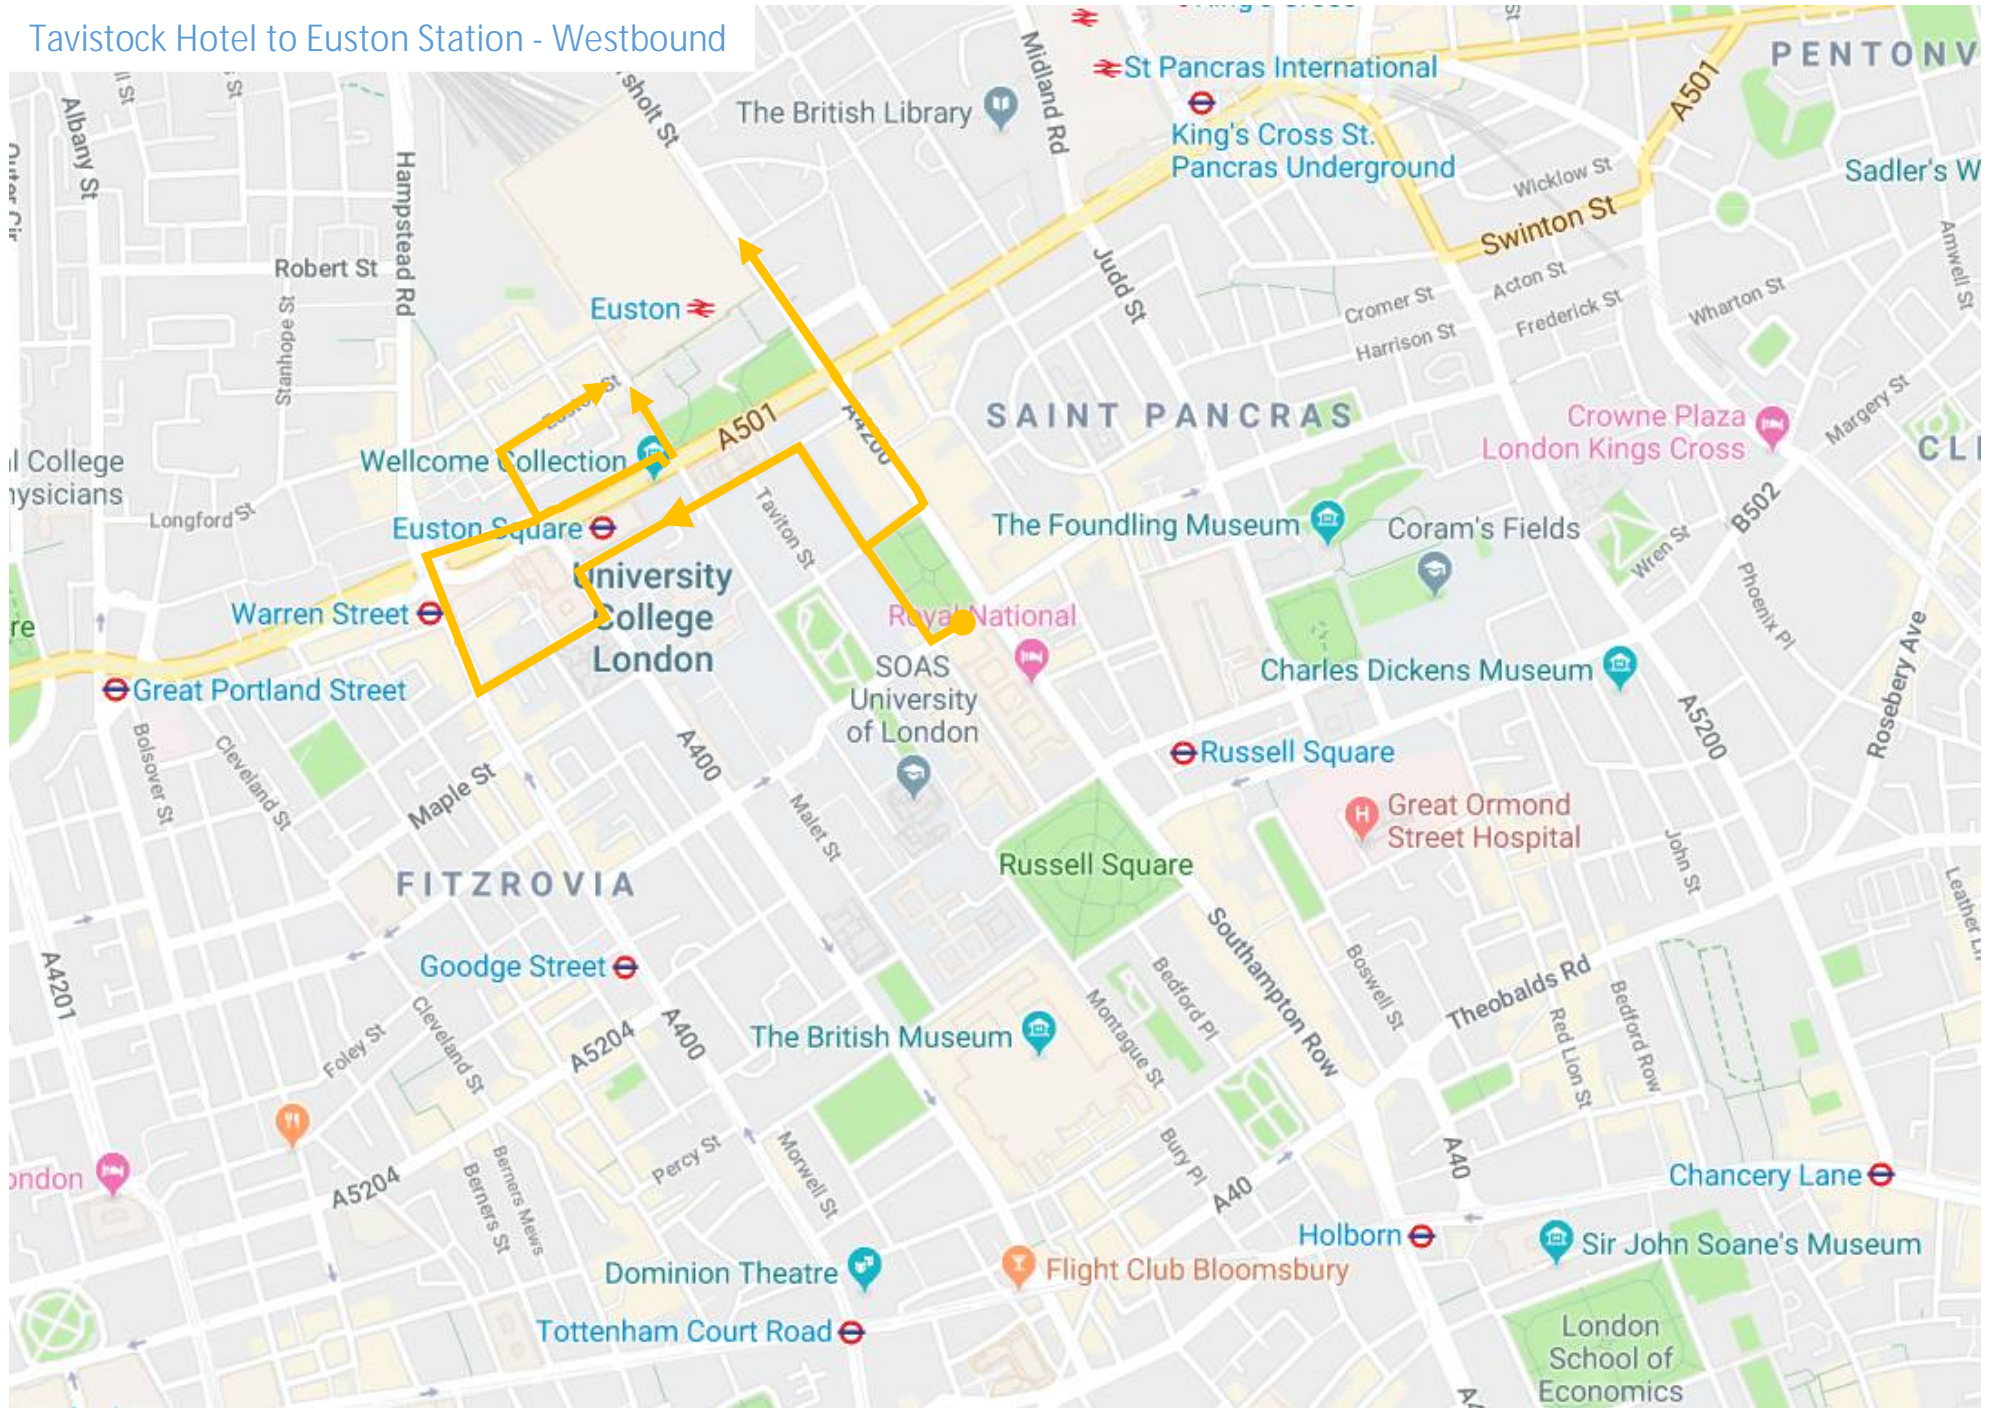

### Great Ormond Street Hospital to UCLH - Eastbound & Westbound

Tavistock Hotel to Euston Station - Eastbound

### Tavistock Hotel to Euston Station - Westbound

### Euston Station to Tavistock Hotel - Eastbound

### Euston Station to Tavistock Hotel - Westbound