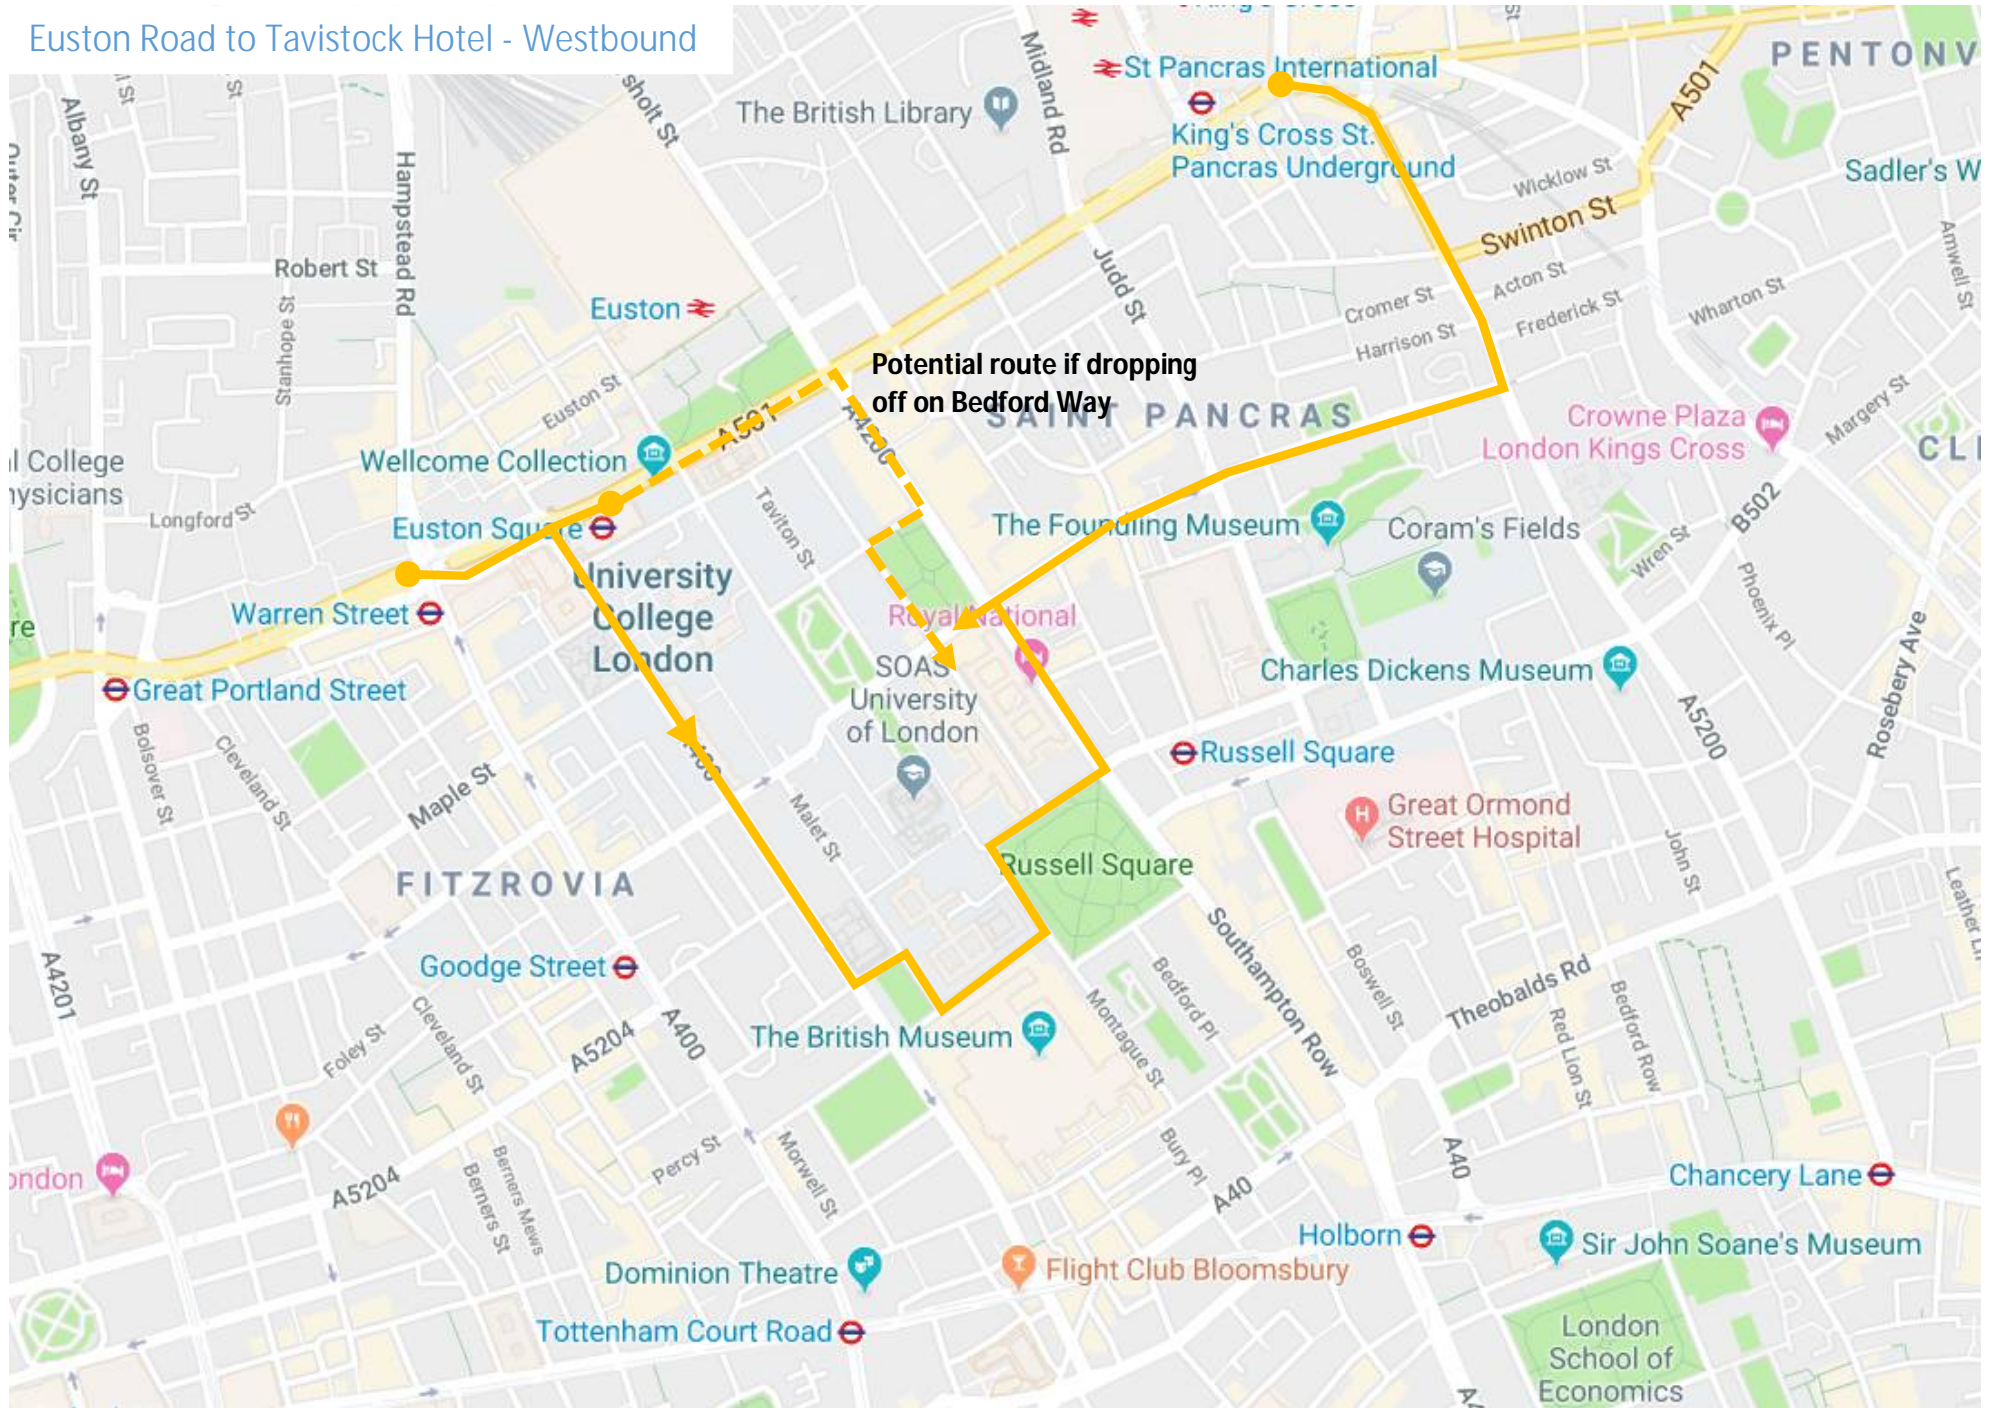

### Marchmont Street to Gower Street – Eastbound

### Marchmont Street to Gower Street – Westbound

Tottenham Court Road to Tavistock Hotel – Eastbound  
[8am – 7pm]

Tottenham Court Road to Tavistock Hotel - Westbound  
[8am – 7pm]

### Euston Road to Tavistock Hotel - Eastbound

### Euston Road to Tavistock Hotel - Westbound