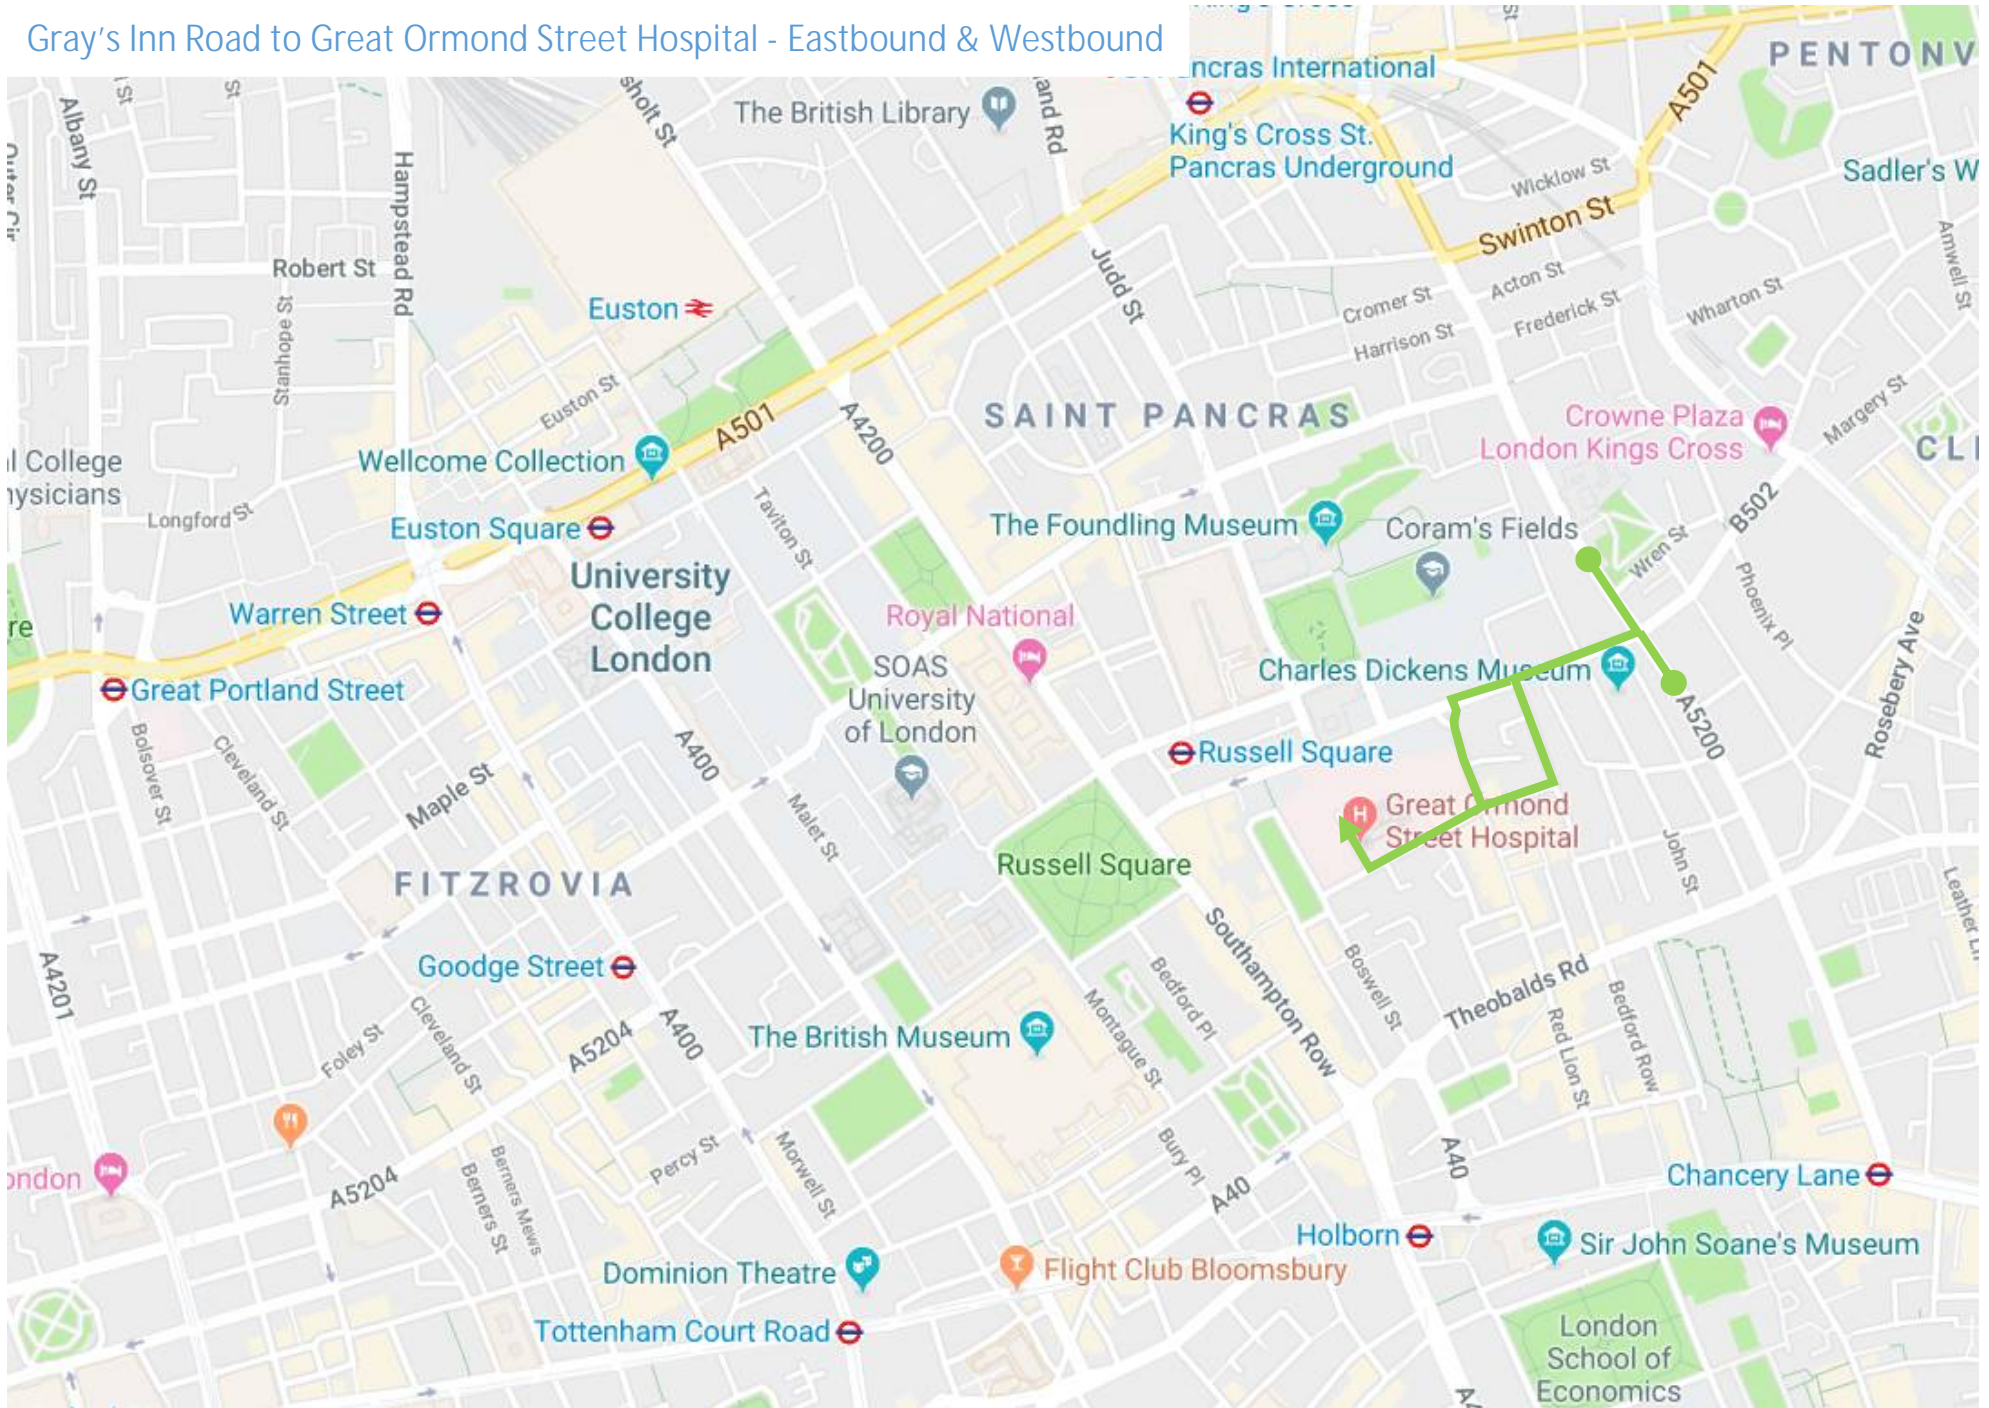

### High Holborn to Marchmont Street - Eastbound

### High Holborn to Marchmont Street - Westbound

Tottenham Court Road to Great Ormond Street Hospital – Eastbound  
[8am – 7pm]

Tottenham Court Road to Great Ormond Street Hospital – Westbound  
[8am – 7pm]

### Gray's Inn Road to Great Ormond Street Hospital - Eastbound & Westbound

### High Holborn to Great Ormond Street Hospital - Eastbound & Westbound