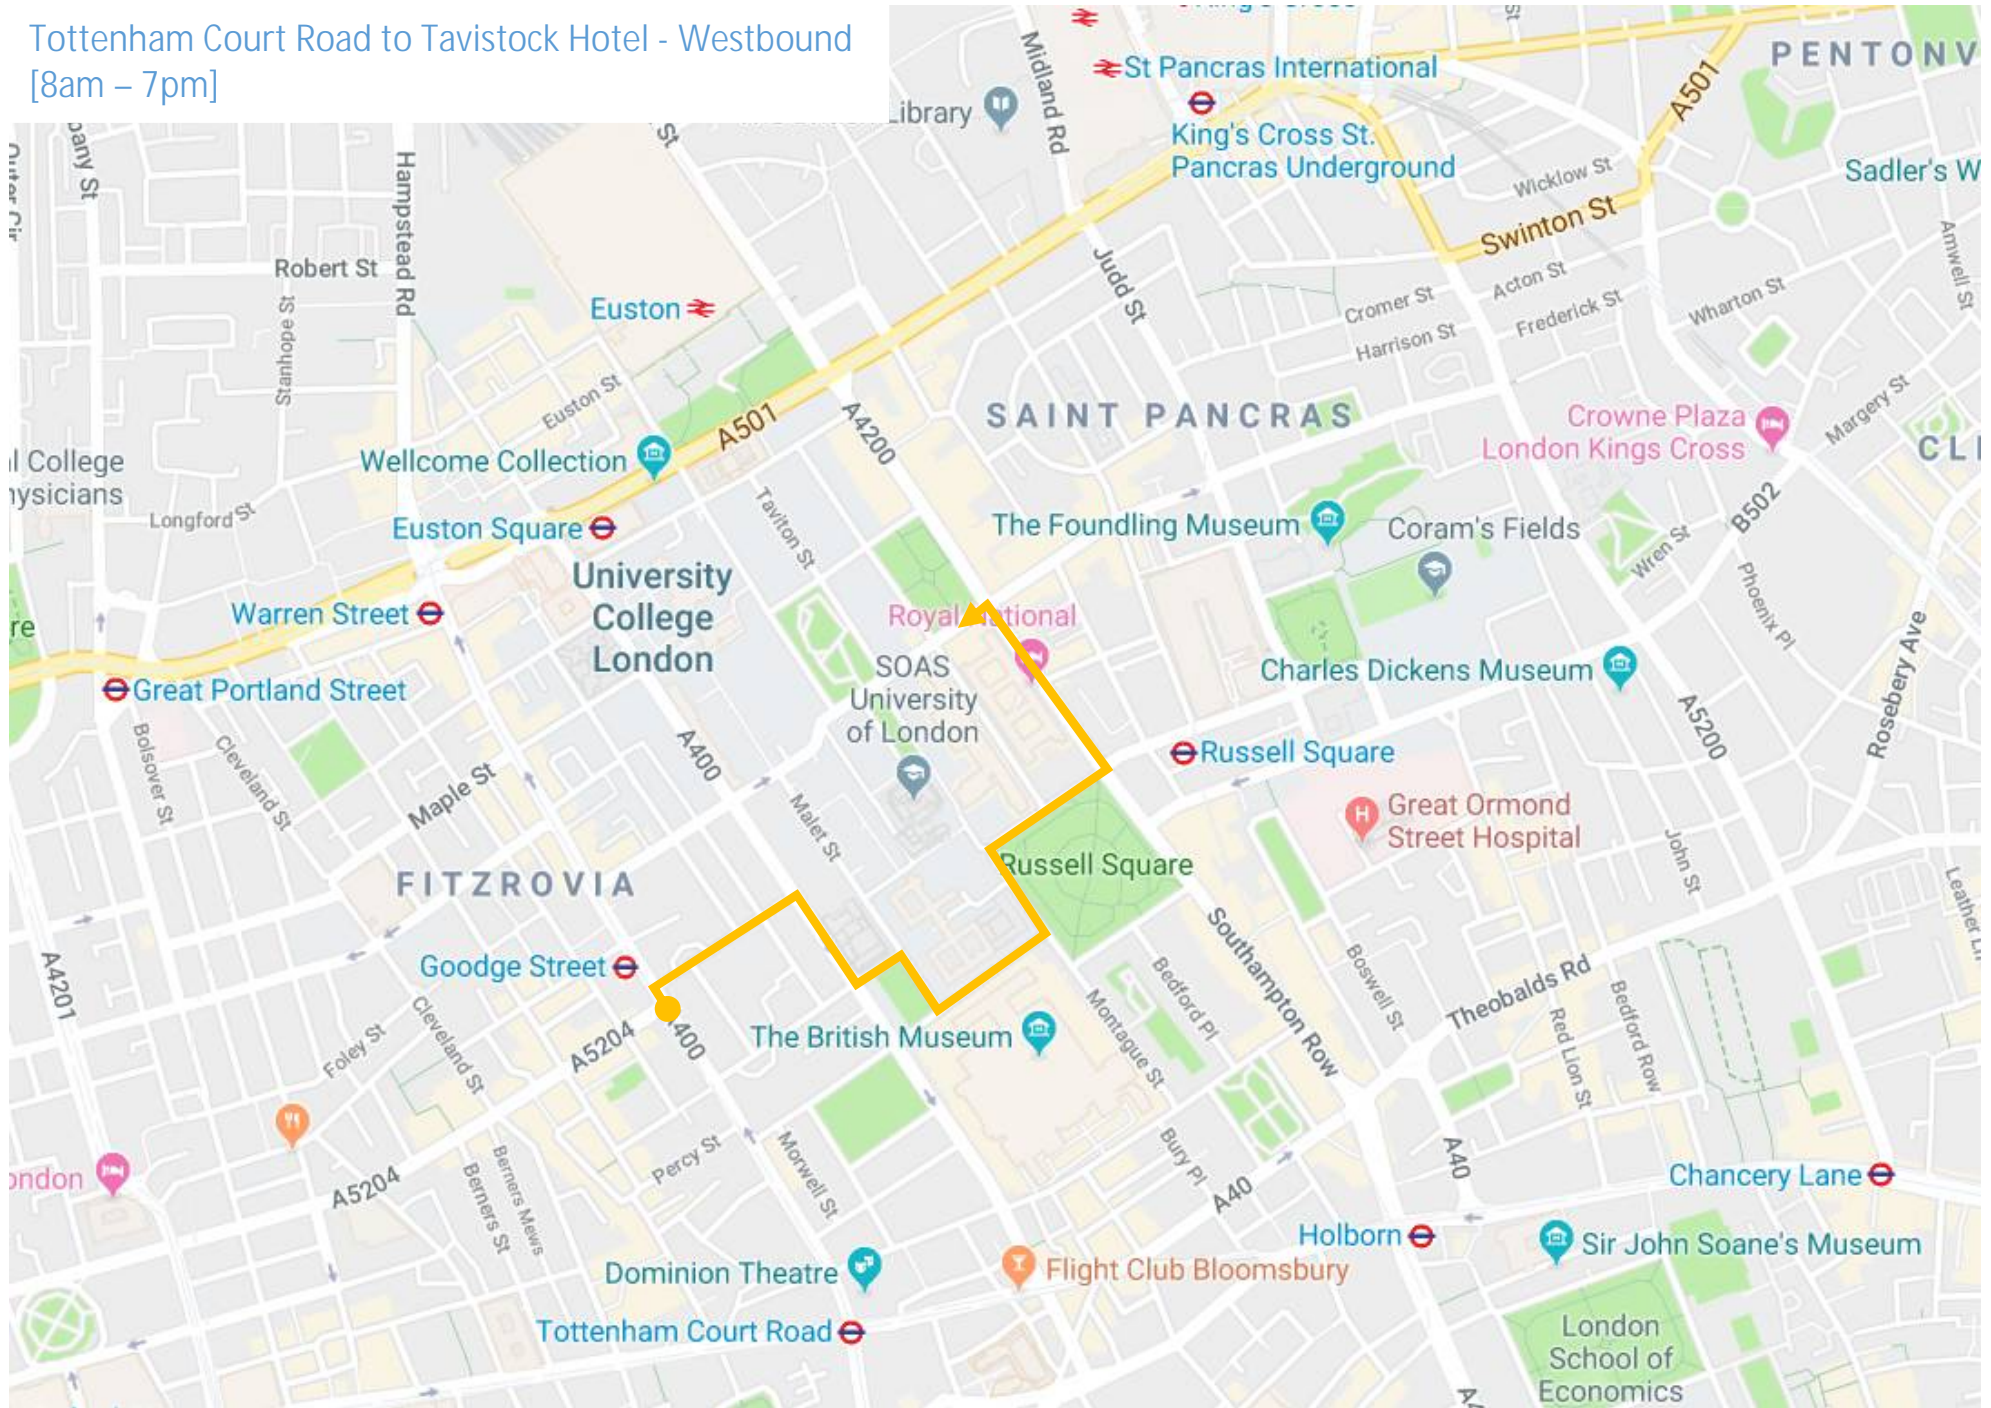

### Marchmont Street to Gower Street – Eastbound

### Marchmont Street to Gower Street – Westbound

Tottenham Court Road to Tavistock Hotel – Eastbound  
[8am – 7pm]

Tottenham Court Road to Tavistock Hotel - Westbound  
[8am – 7pm]

### Euston Road to Tavistock Hotel - Eastbound

### Euston Road to Tavistock Hotel - Westbound