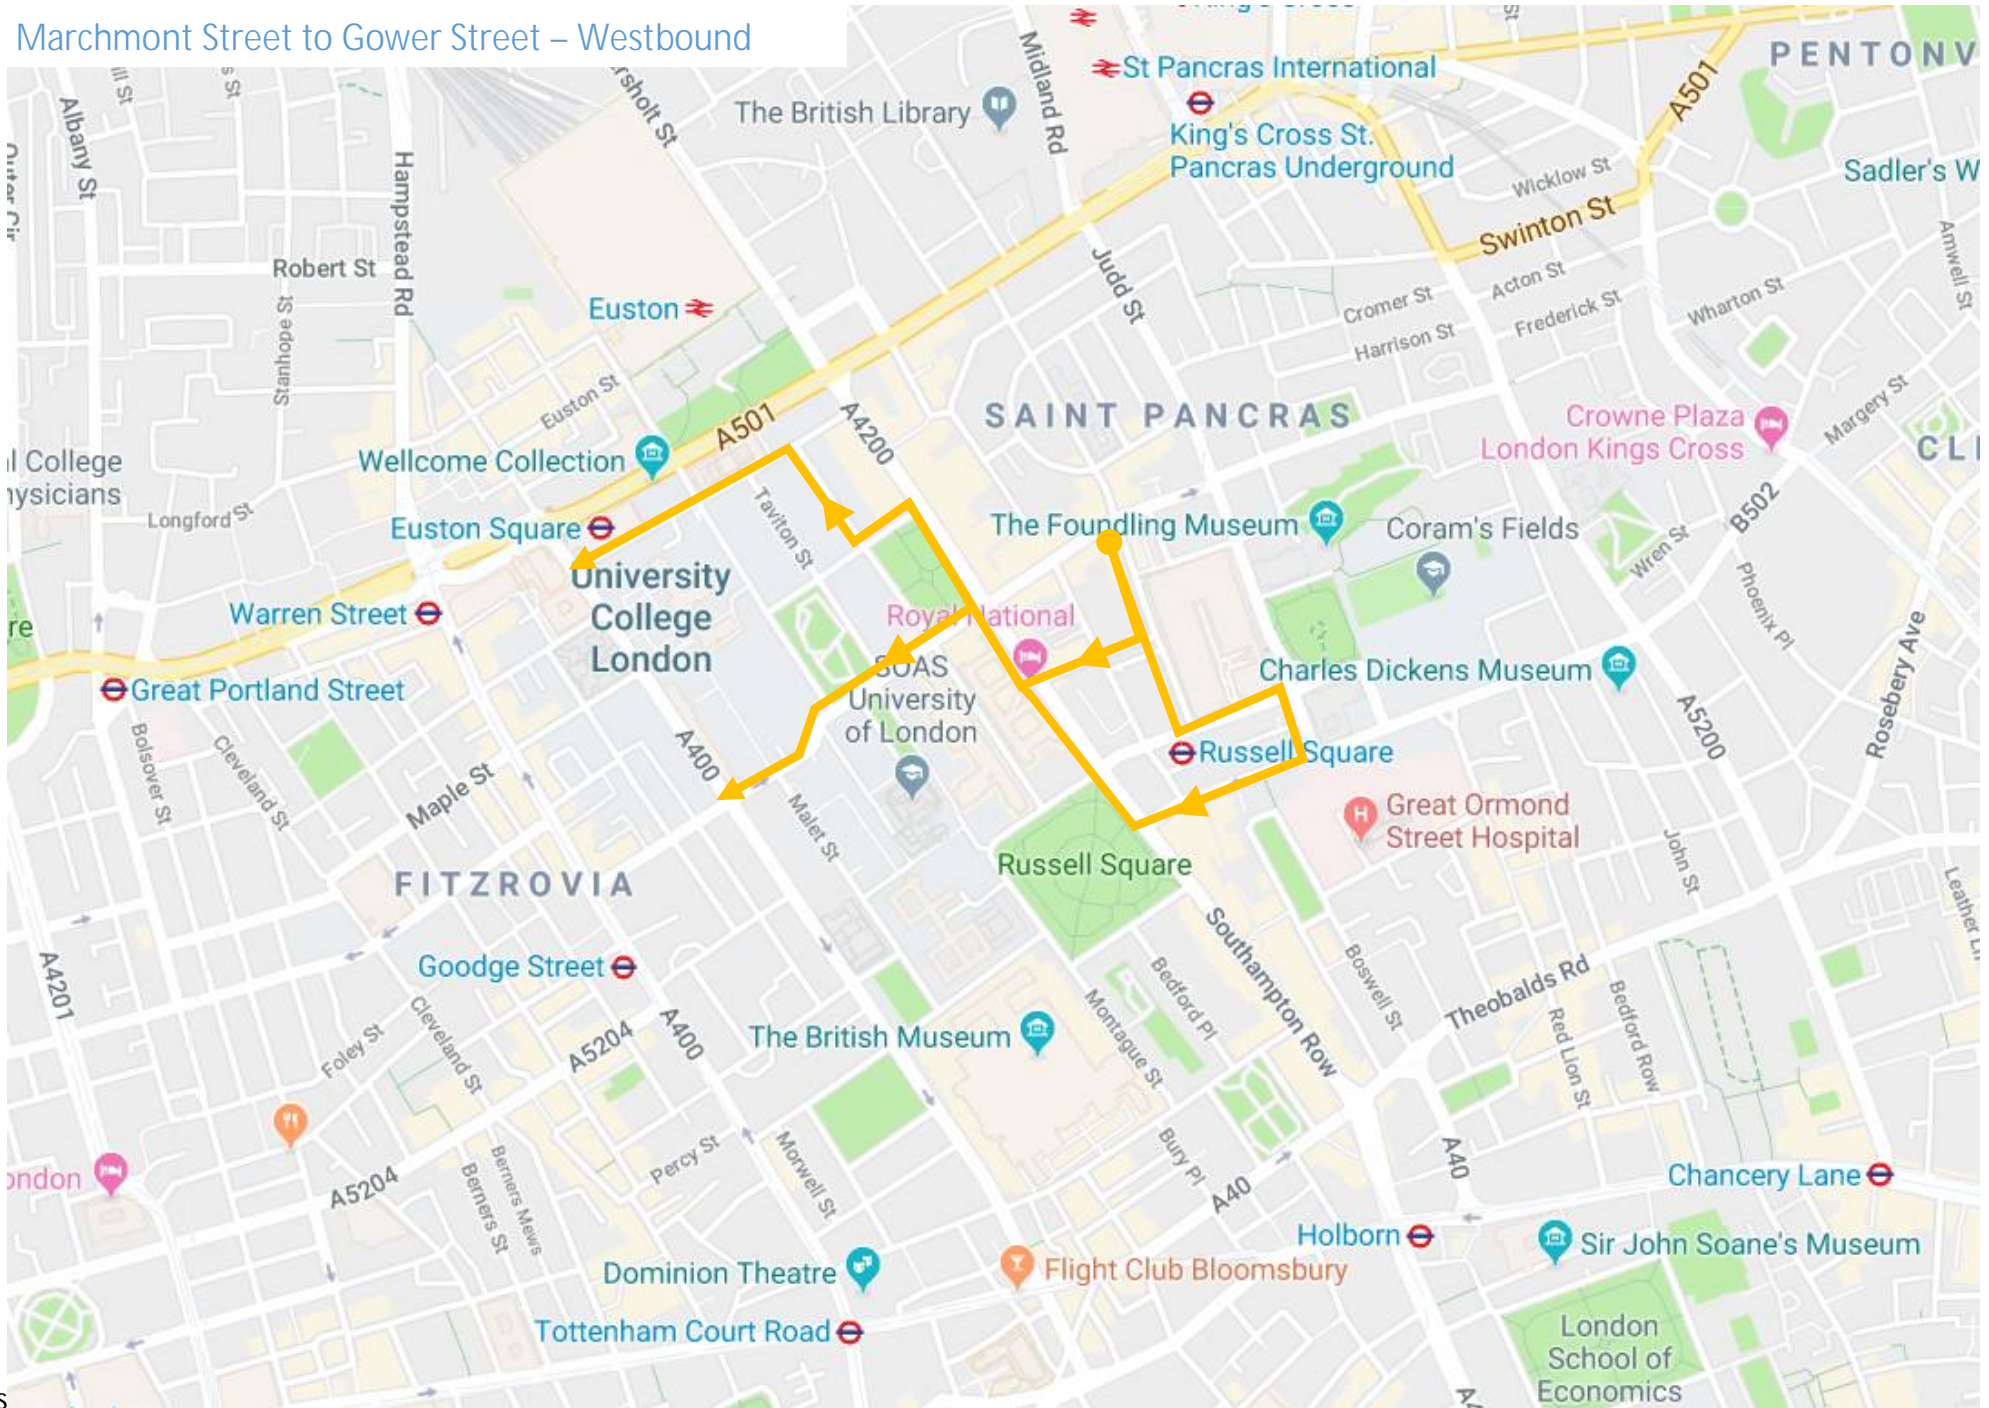

### Gray's Inn Road to UCLH - Westbound

Marchmont Street to UCLH – Eastbound

### Marchmont Street to UCLH – Westbound

### Marchmont Street to Gower Street – Eastbound

### Marchmont Street to Gower Street – Westbound

Tottenham Court Road to Tavistock Hotel – Eastbound  
[8am – 7pm]

Tottenham Court Road to Tavistock Hotel - Westbound  
[8am – 7pm]