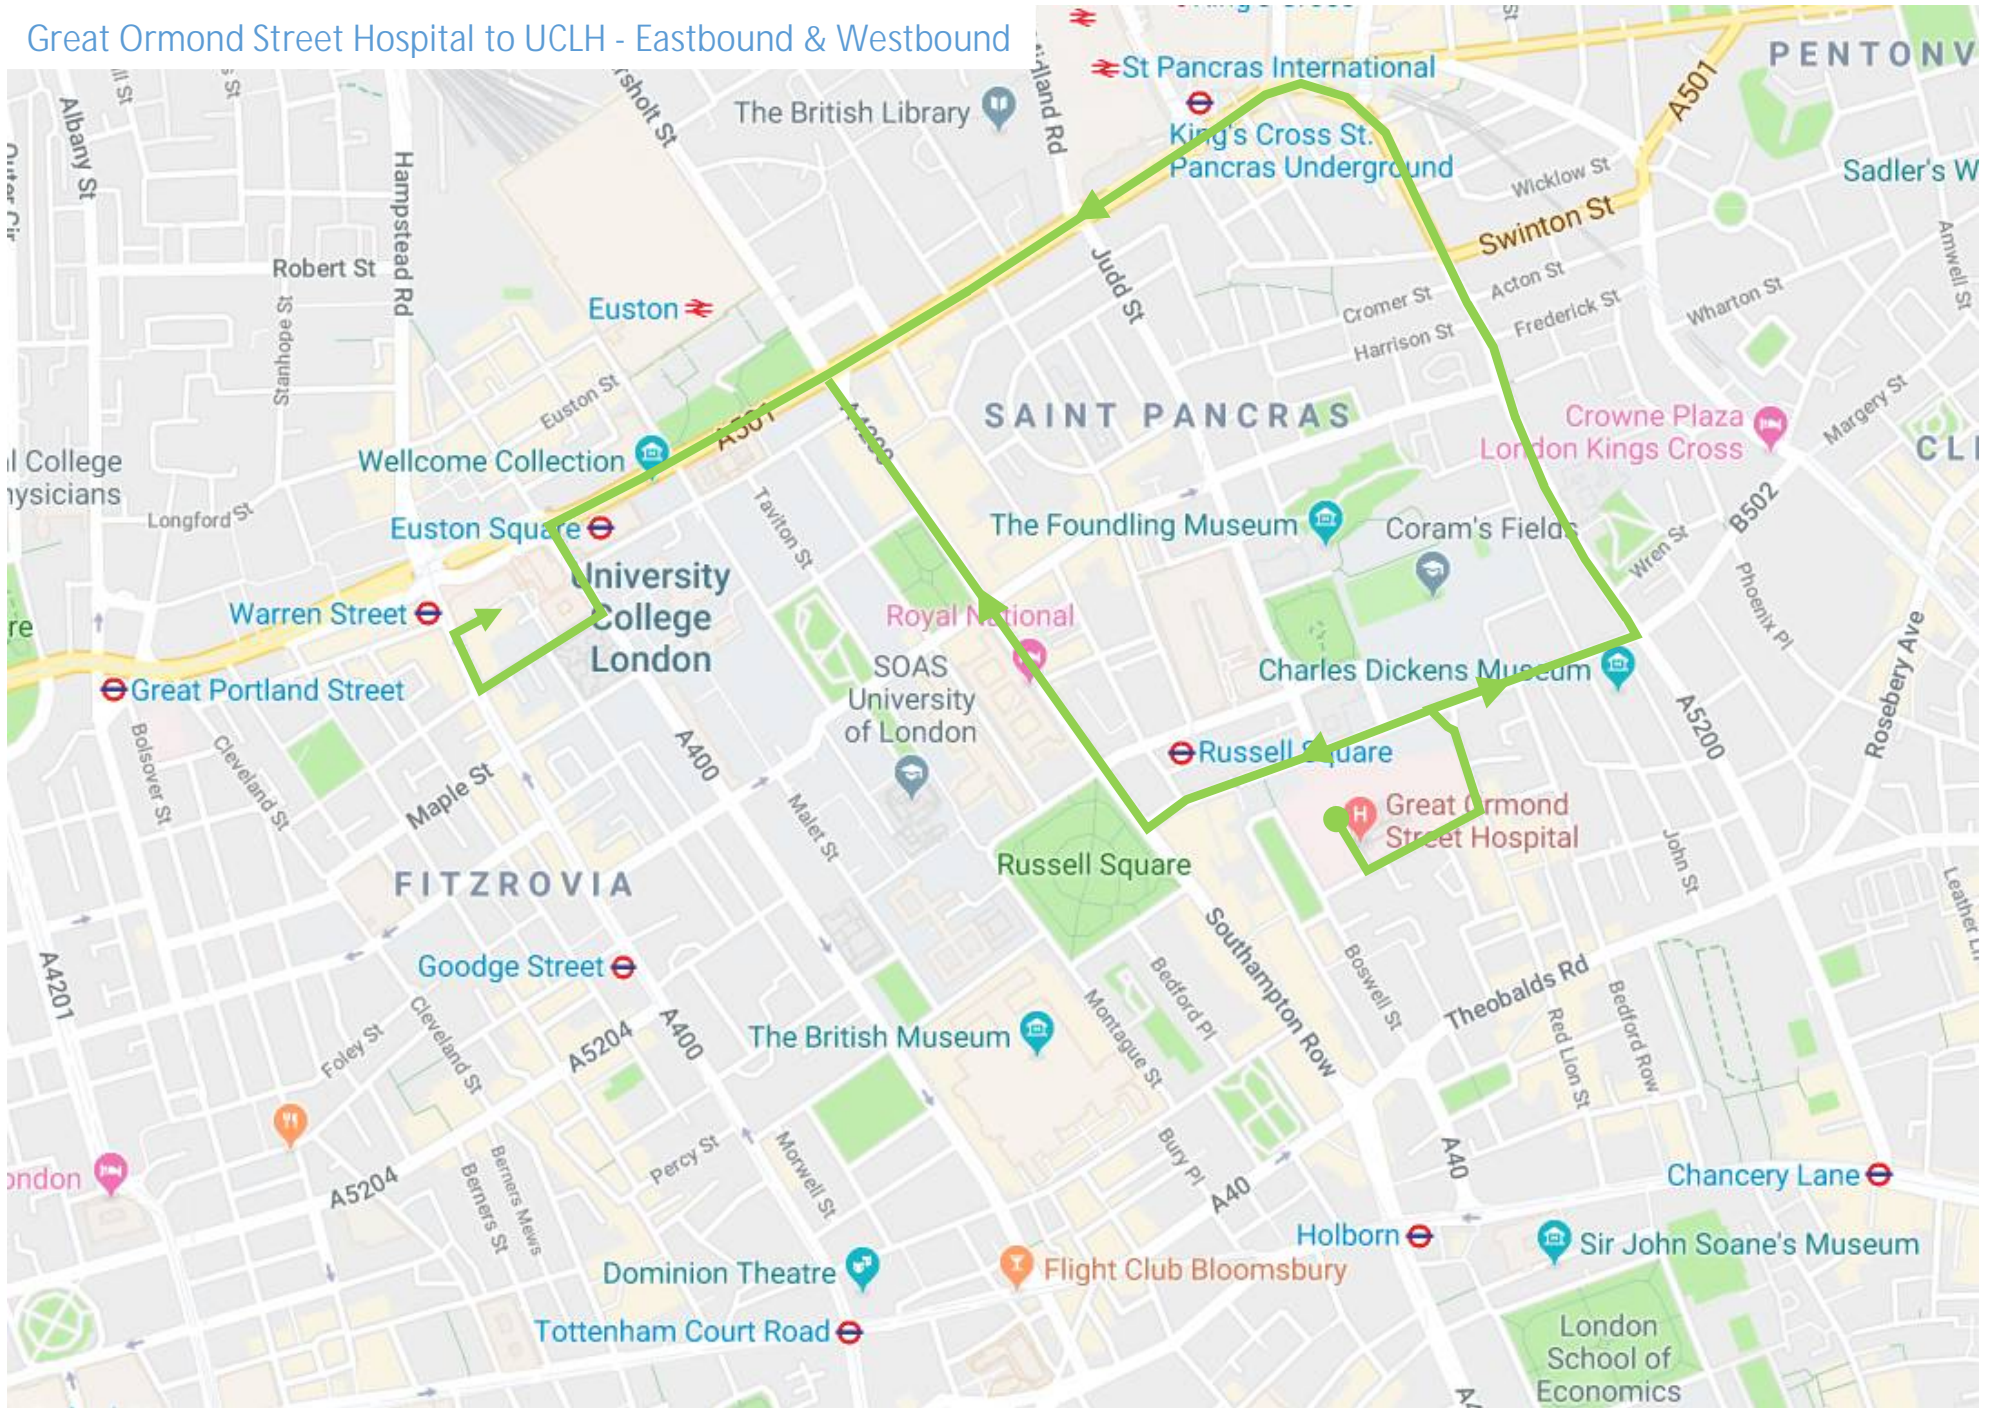

### Medical Facilities on Gray's Inn Road to UCLH - Eastbound

### Medical Facilities on Gray's Inn Road to UCLH - Westbound

### Great Ormond Street Hospital to UCLH - Eastbound & Westbound

Tavistock Hotel to Euston Station - Eastbound