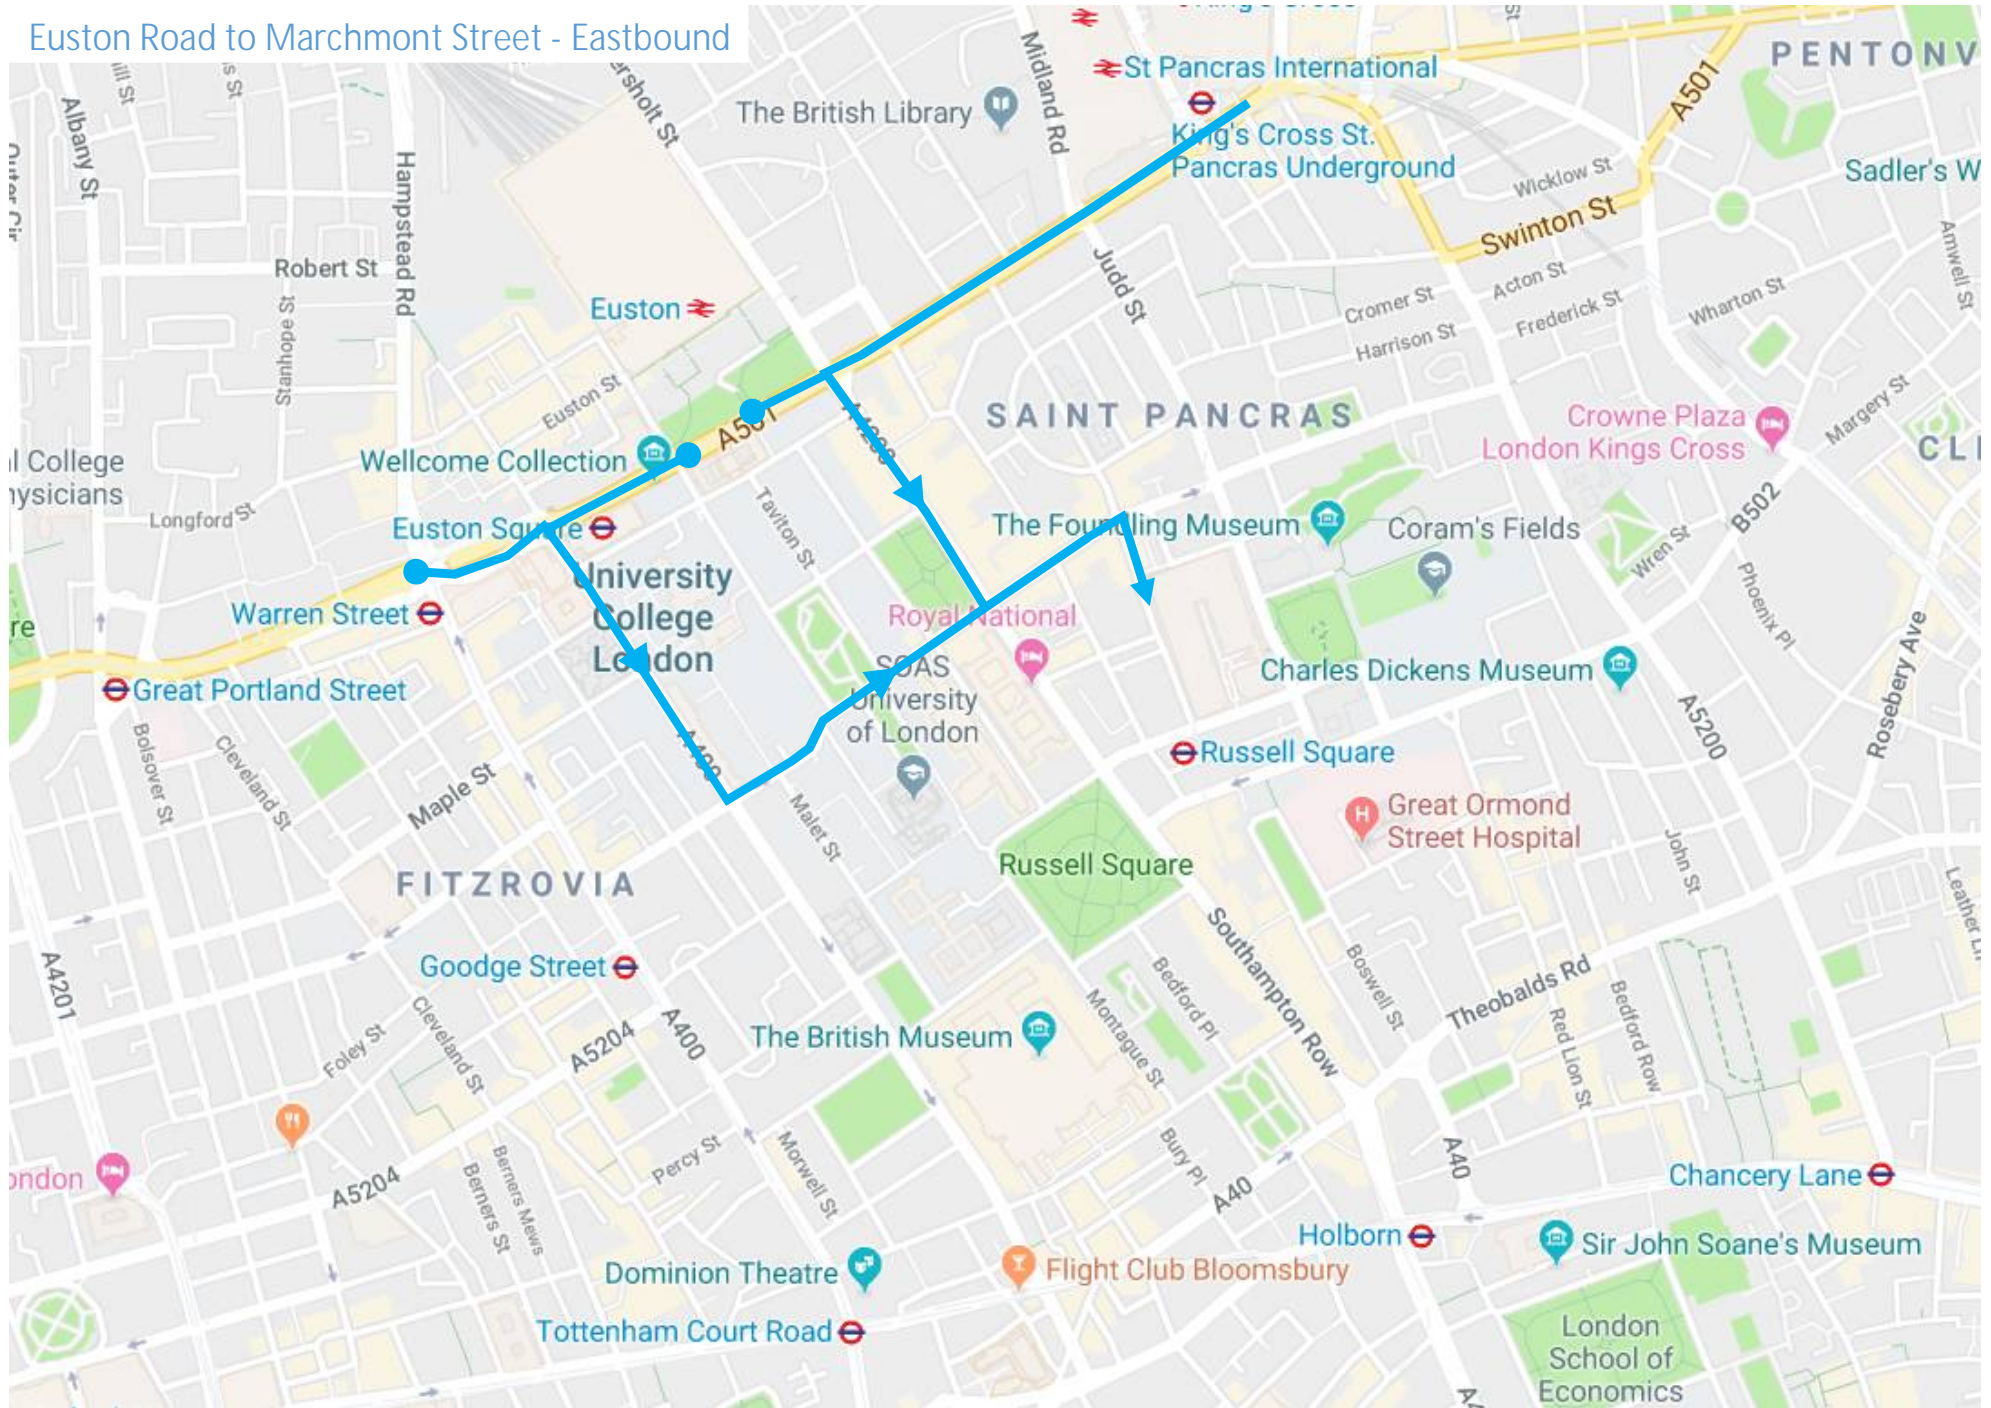

Euston Road to Marchmont Street - Eastbound