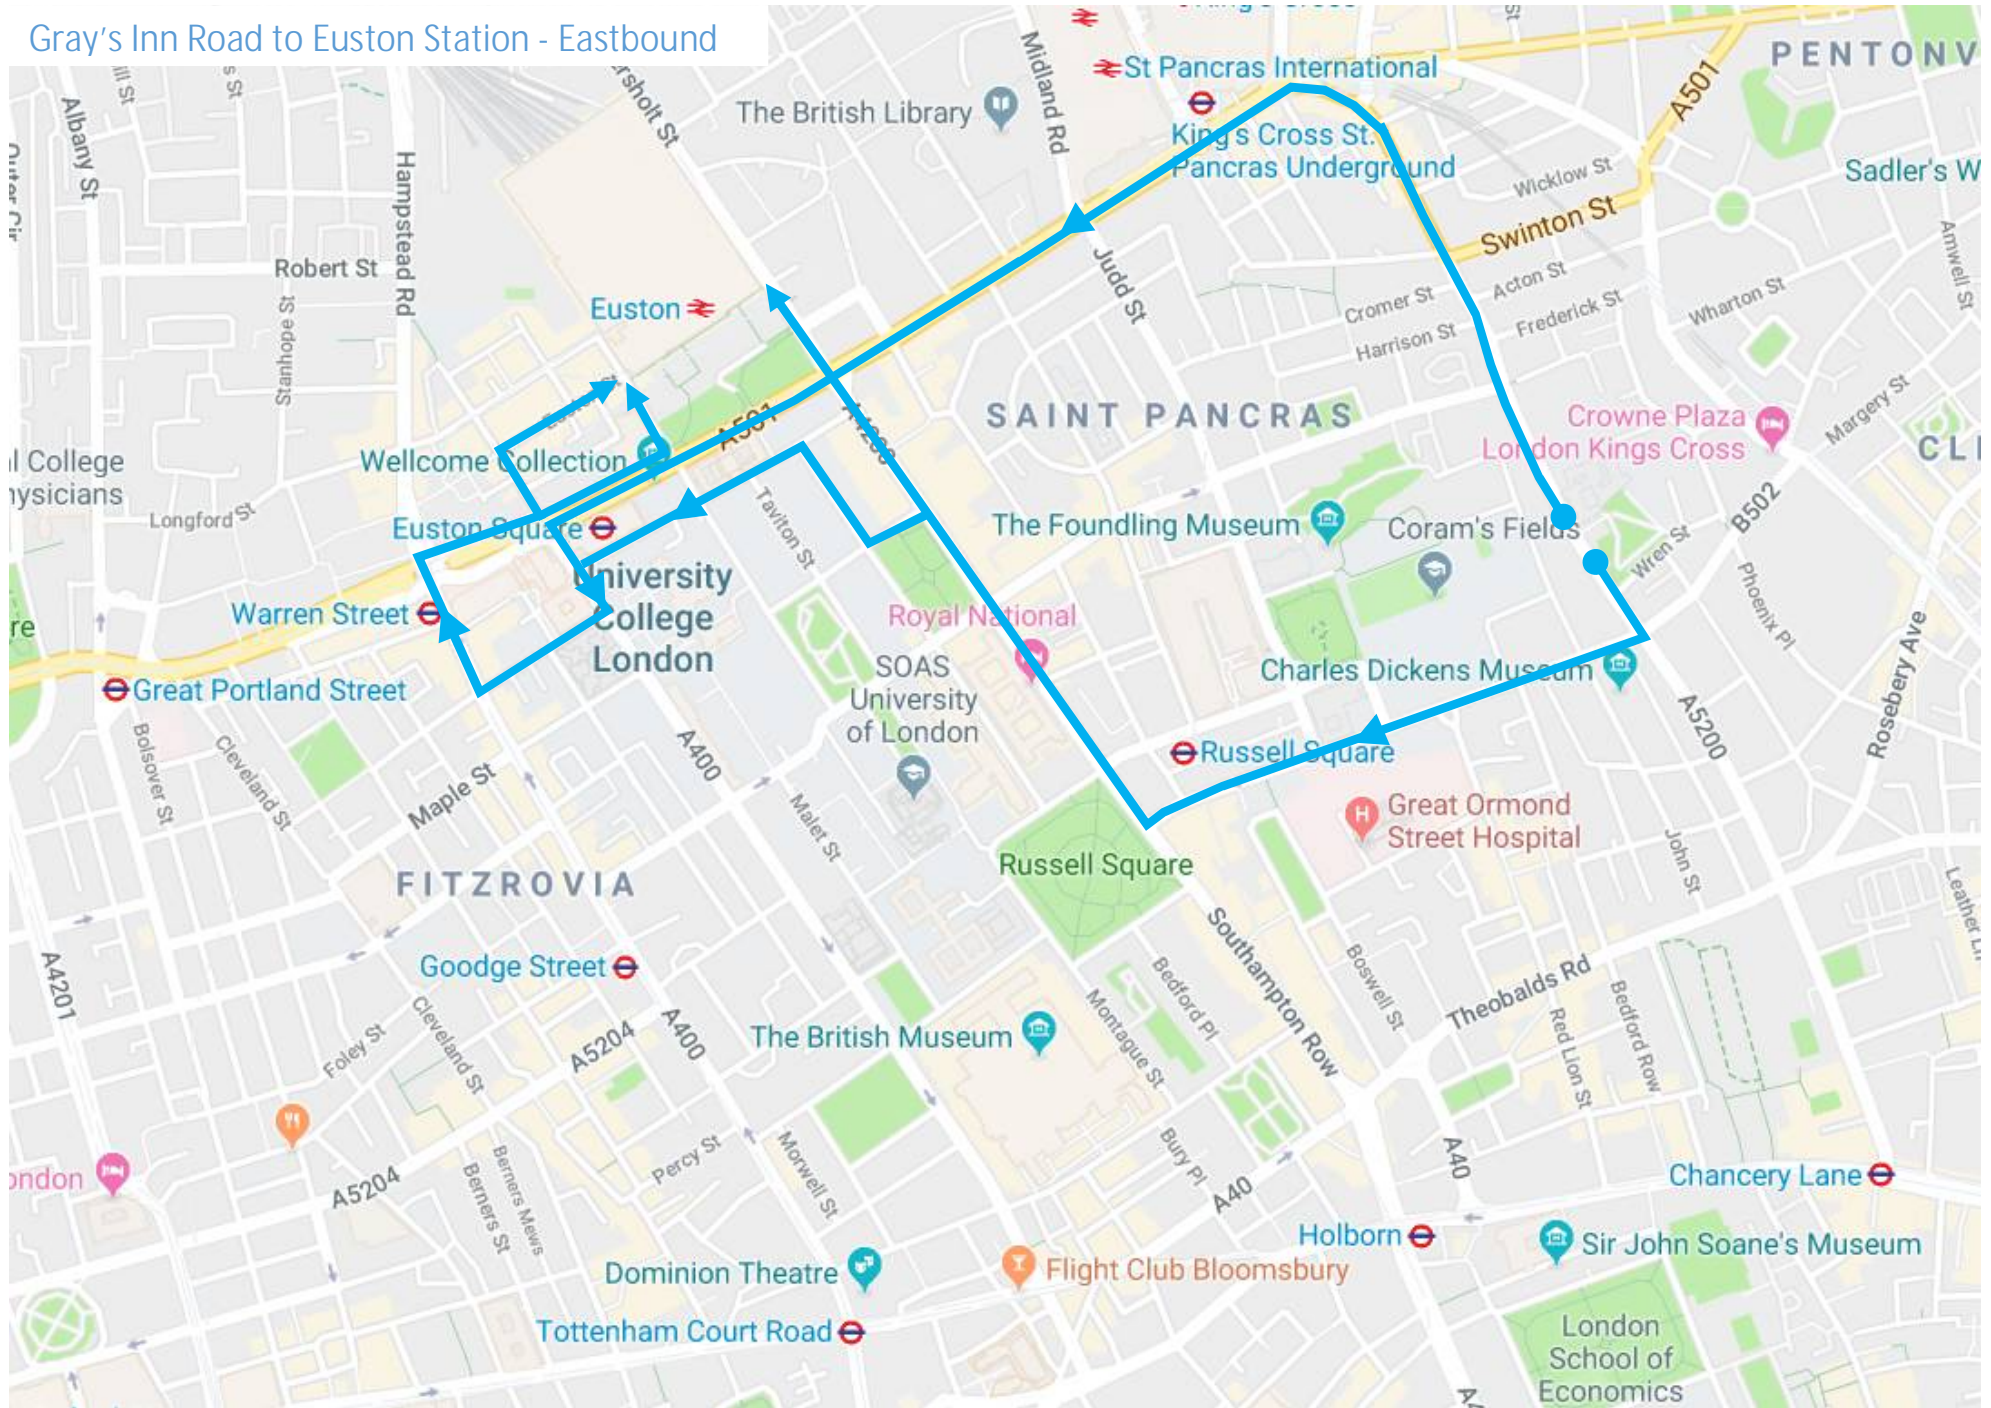

UCLH to Great Ormond Street Hospital - Eastbound & Westbound ..... 86

Tavistock Hotel to Euston Station - Eastbound ..... 87

Tavistock Hotel to Euston Station - Westbound..... 88

Euston Station to Tavistock Hotel - Eastbound ..... 89

Euston Station to Tavistock Hotel - Westbound..... 90

Tottenham Court Road to Marchmont Street - Eastbound  
[8am – 7pm]

### Tottenham Court Road to Marchmont Street - Westbound [8am – 7pm]

### Gray's Inn Road to Euston Station - Eastbound