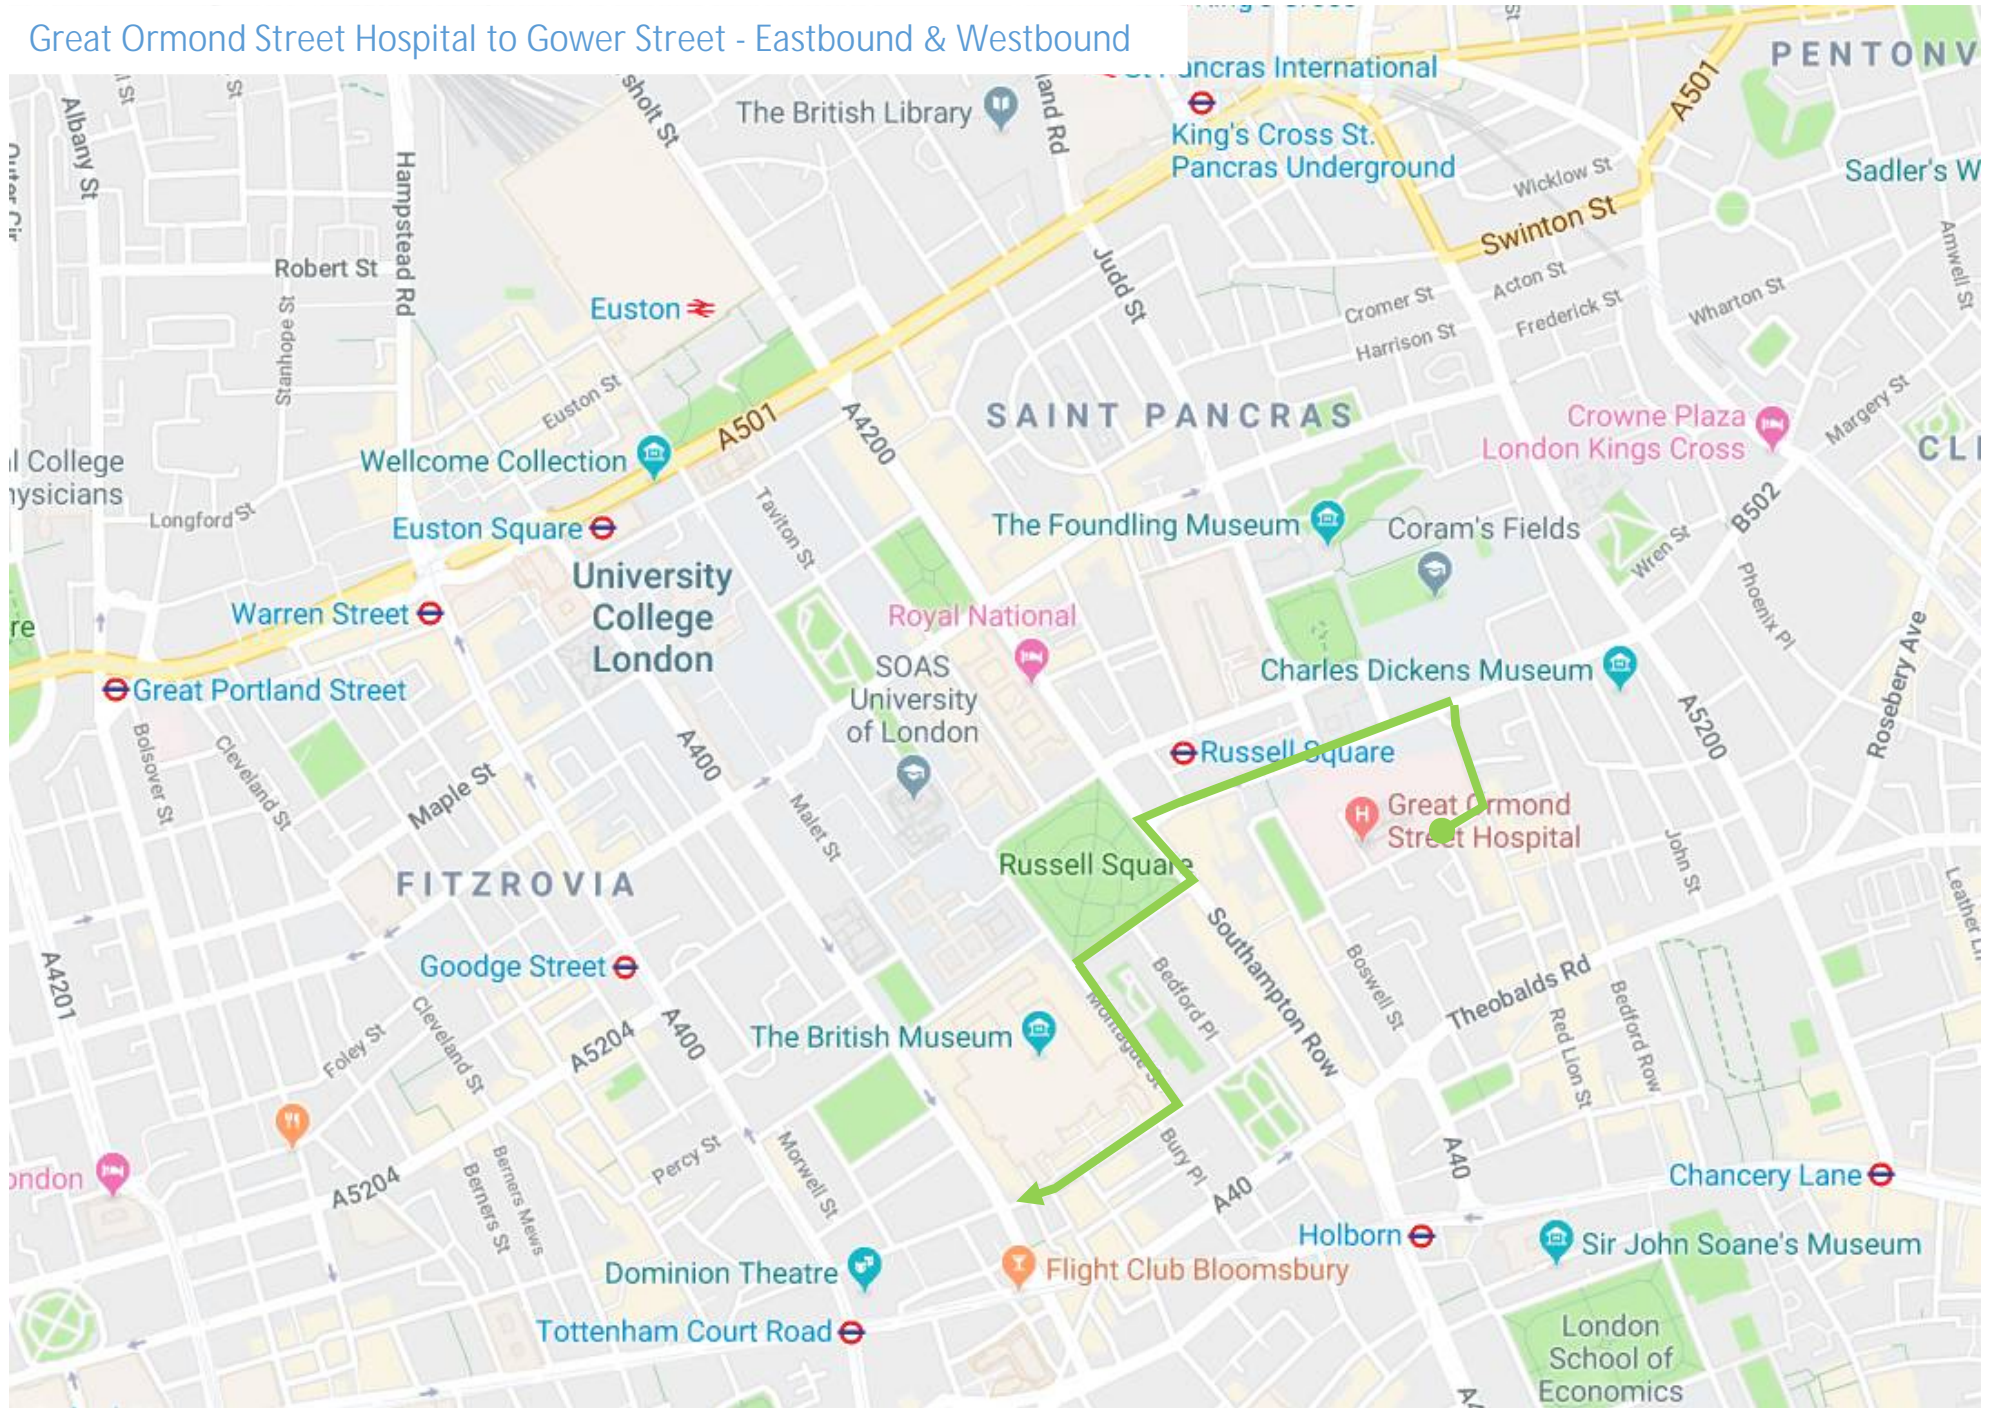

Marchmont Street to Gray's Inn Road – Eastbound/Westbound

Tavistock Hotel to High Holborn - Eastbound

### Great Ormond Street Hospital to Gower Street - Eastbound & Westbound

### Great Ormond Street Hospital to Euston Road -Eastbound and Westbound

### Great Ormond Street Hospital to Gray's Inn Road - Eastbound & Westbound