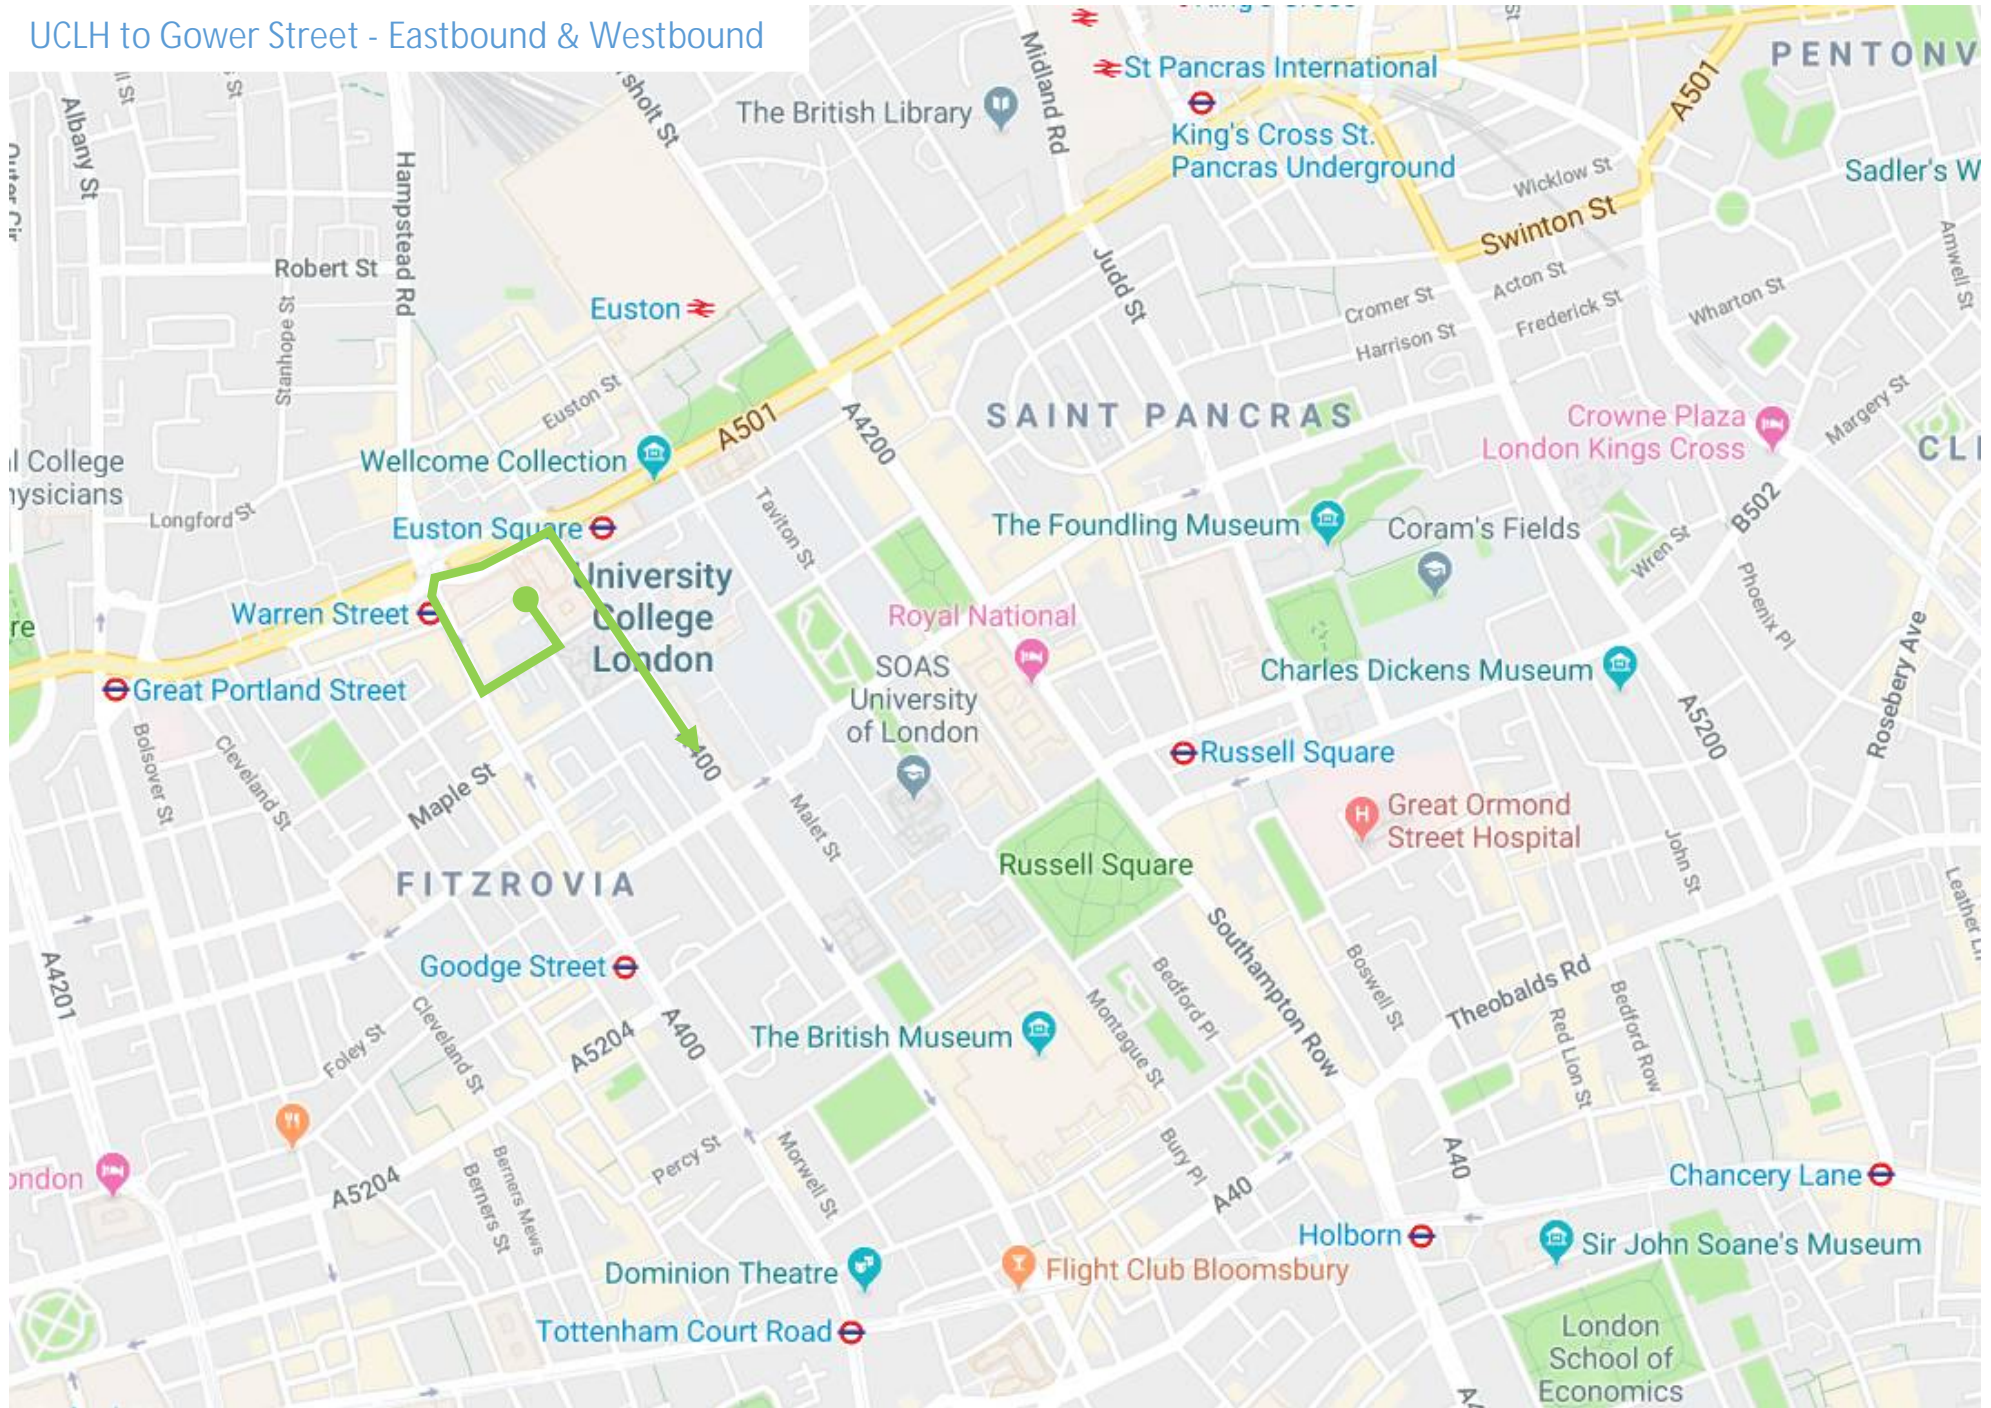

### Euston Station to Gray's Inn Road - Westbound

### Euston Station to High Holborn - Eastbound & Westbound

### UCLH to Gower Street - Eastbound & Westbound

### Great Ormond Street Hospital to Gower Street - Eastbound & Westbound