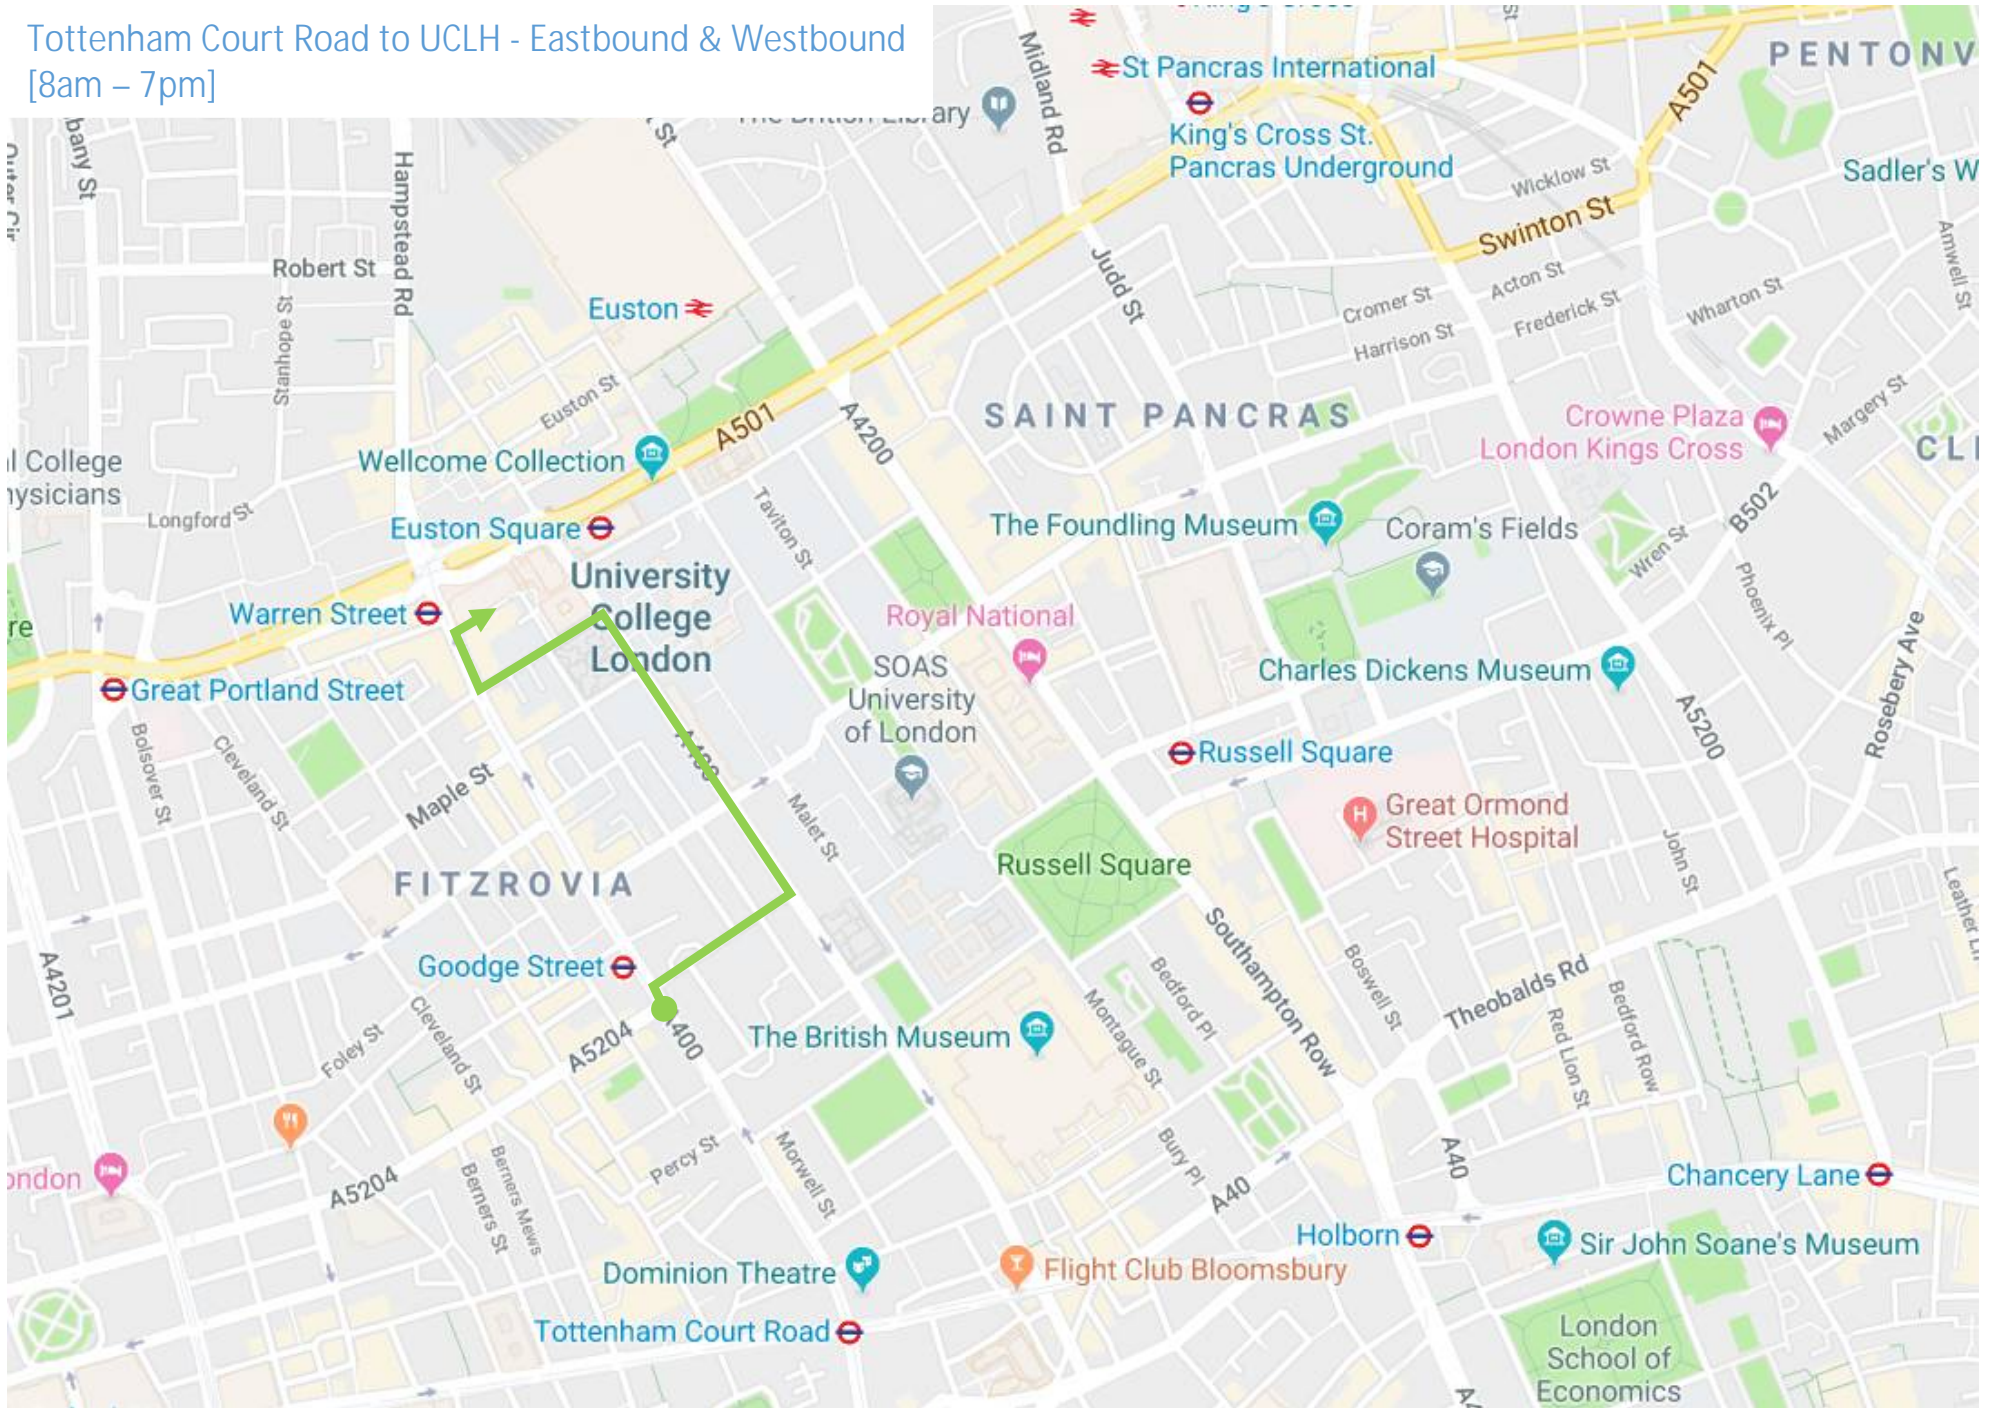

### Gray's Inn Road to Euston Station - Eastbound

### High Holborn to Euston Station - Eastbound & Westbound

Tottenham Court Road to UCLH - Eastbound & Westbound  
[8am – 7pm]

### Euston Road to UCLH - Eastbound & Westbound

### Gray's Inn Road to UCLH - Westbound

Marchmont Street to UCLH – Eastbound