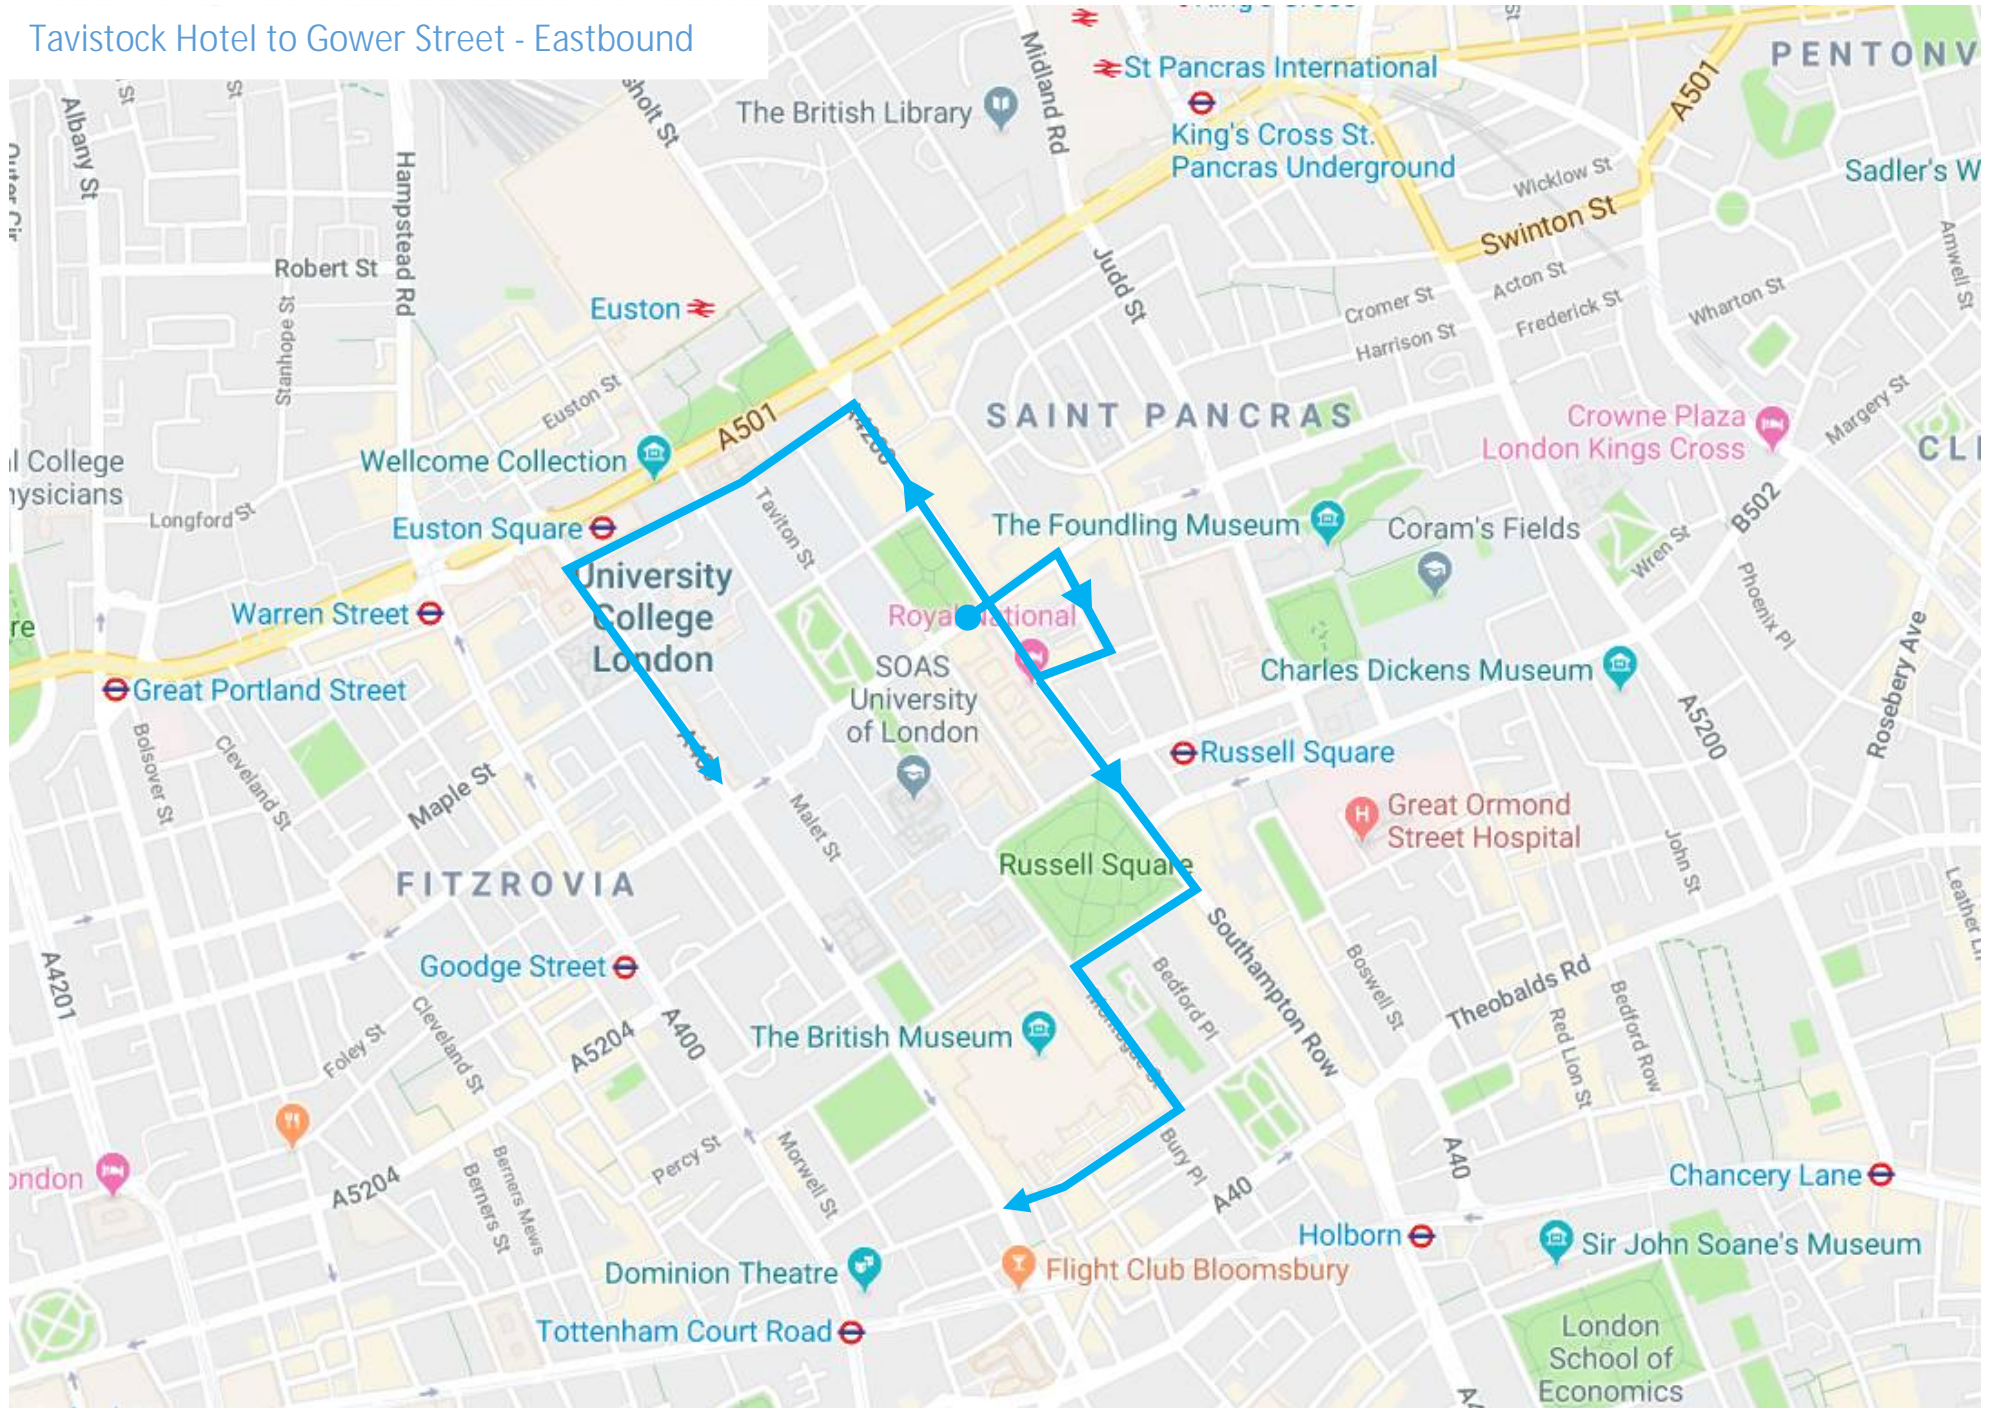

### UCLH to High Holborn - Eastbound

UCLH to High Holborn - Westbound

UCLH to Marchmont Street - Eastbound

Tavistock Hotel to Gower Street - Eastbound

Tavistock Hotel to Gower Street - Westbound

Tavistock Hotel to Euston Road - Eastbound

Tavistock Hotel to Euston Road - Westbound

Marchmont Street to Euston Road - Eastbound

Marchmont Street to Euston Road - Westbound

Tavistock Hotel to Gray's Inn Road - Eastbound

Tavistock Hotel to Gray's Inn Road - Westbound

Marchmont Street to Gray's Inn Road – Eastbound/Westbound

Tavistock Hotel to High Holborn - Eastbound

### Great Ormond Street Hospital to Gower Street - Eastbound & Westbound