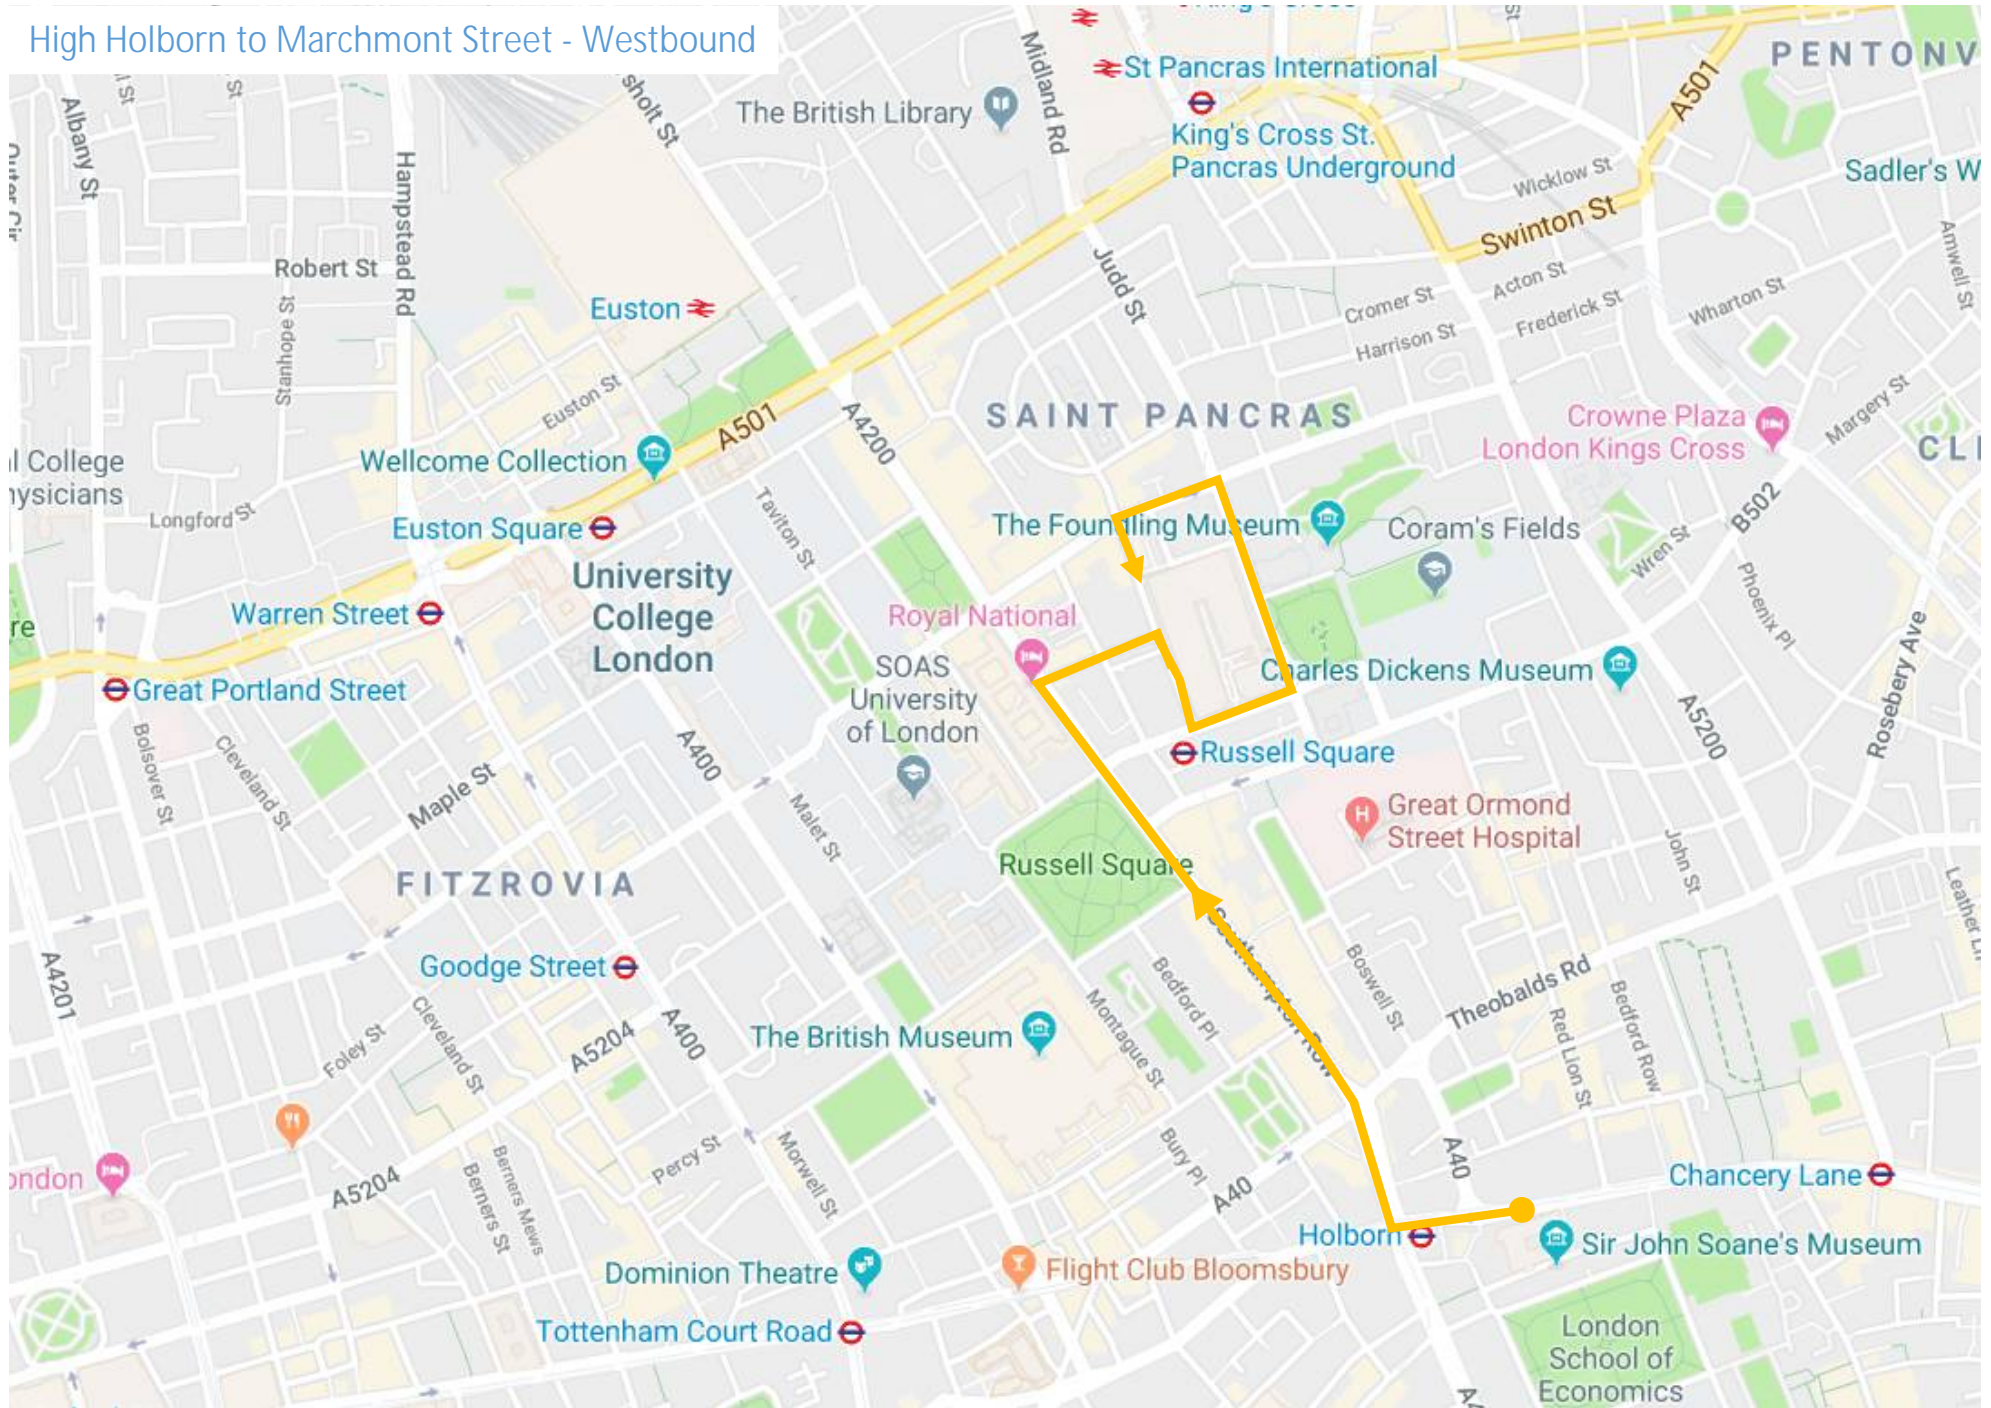

### High Holborn to Tavistock Hotel - Westbound

### High Holborn to Marchmont Street - Eastbound

### High Holborn to Marchmont Street - Westbound

Tottenham Court Road to Great Ormond Street Hospital – Eastbound  
[8am – 7pm]

Tottenham Court Road to Great Ormond Street Hospital – Westbound  
[8am – 7pm]

### Gray's Inn Road to Great Ormond Street Hospital - Eastbound & Westbound