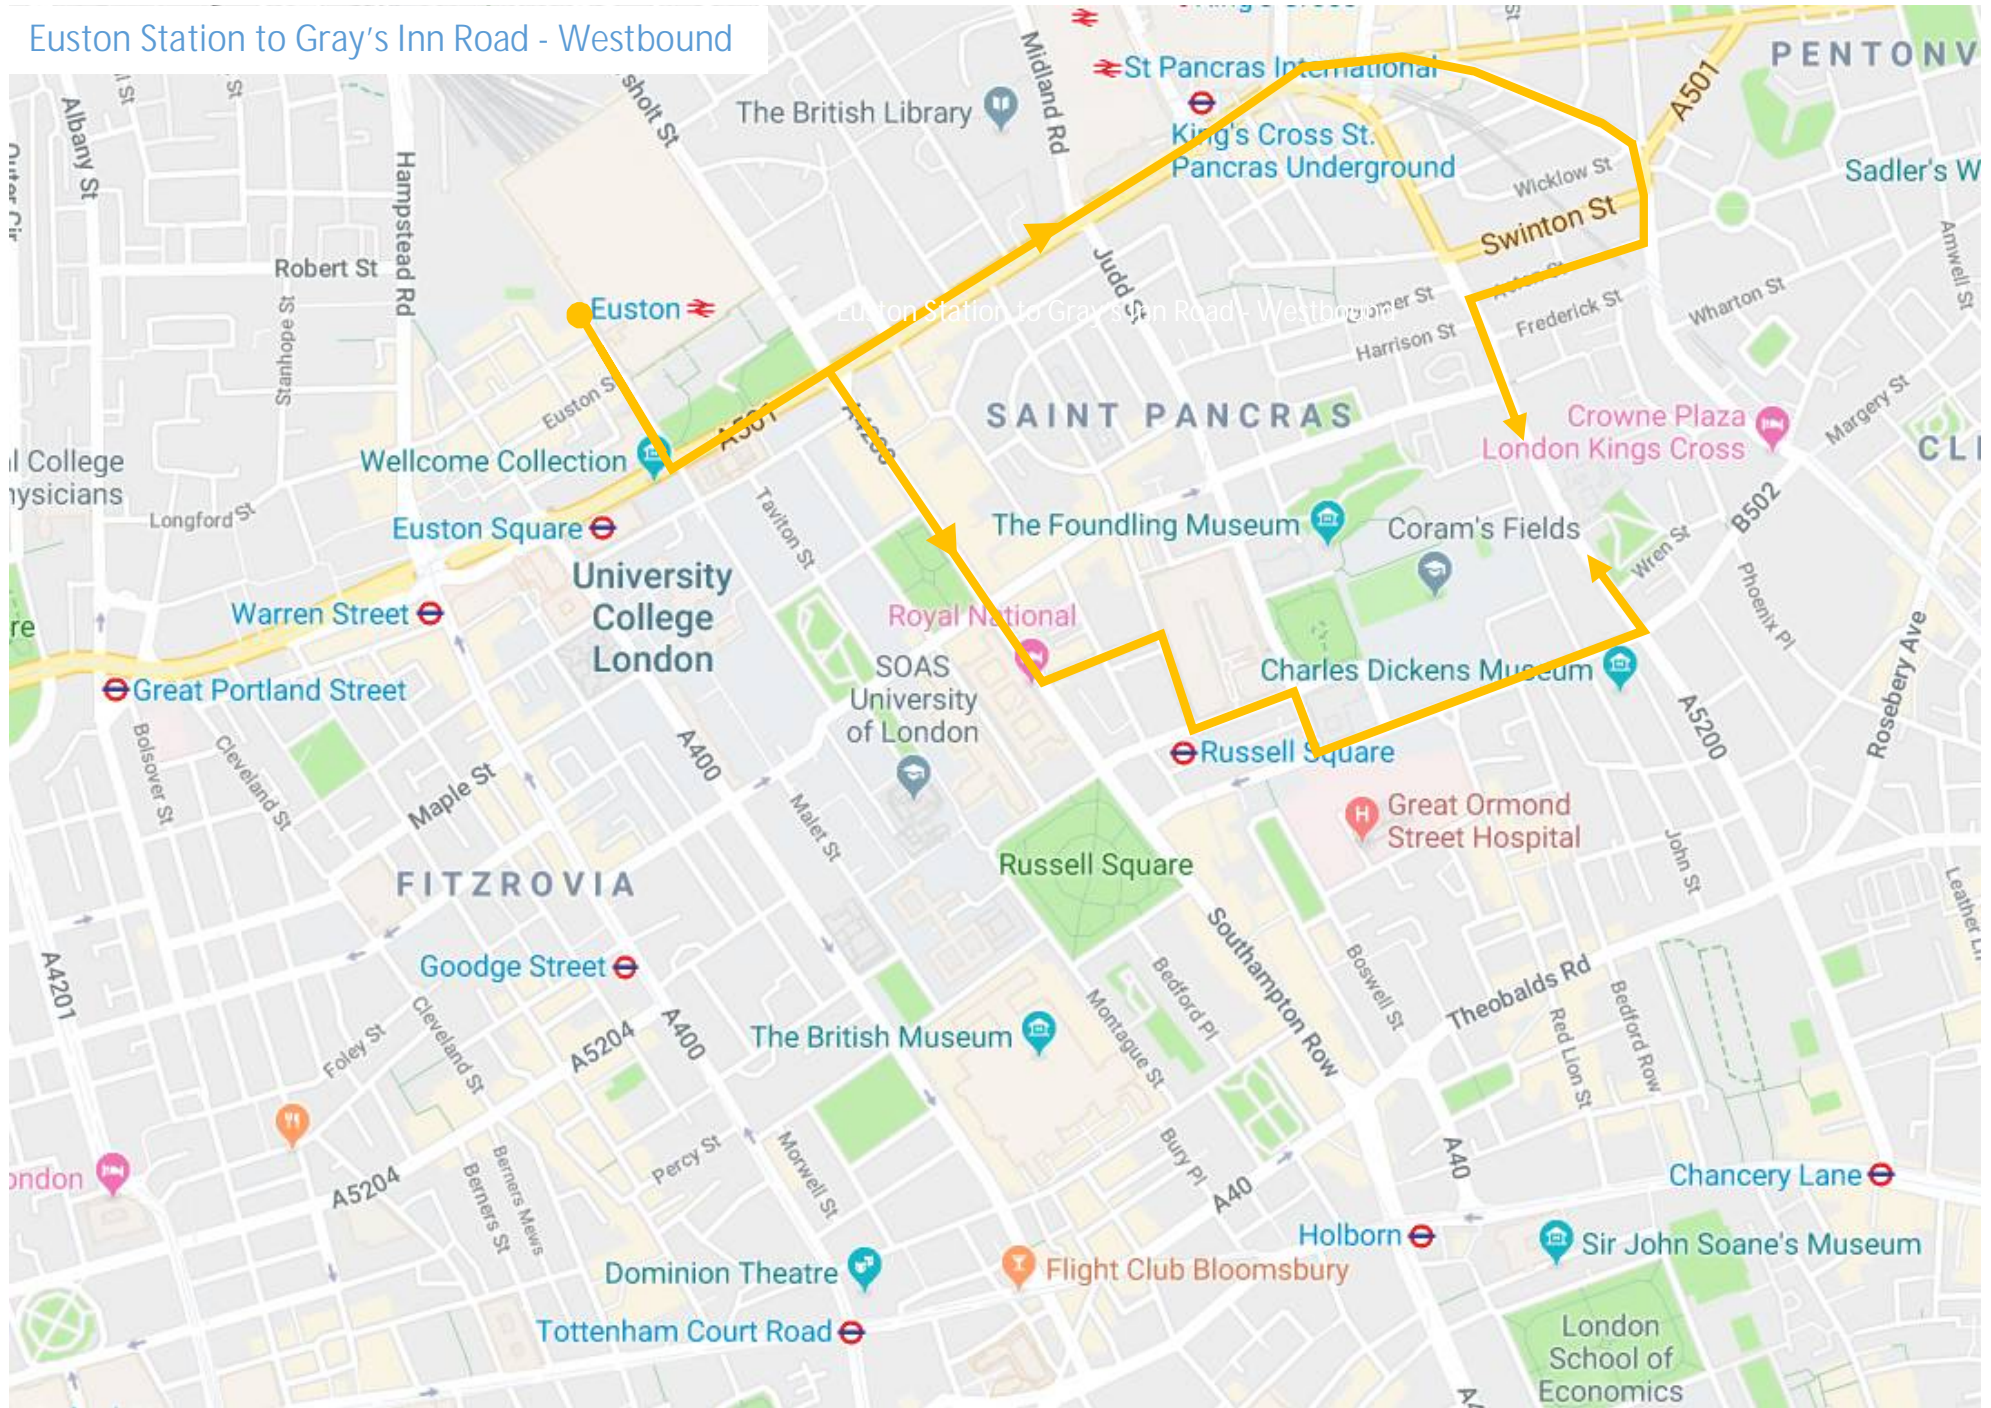

### Euston Road to Medical Facilities on Gray's Inn Road - Westbound

### High Holborn to Medical Facilities on Gray's Inn Road - Eastbound and Westbound

### Euston Station to Gray's Inn Road - Eastbound

### Euston Station to Gray's Inn Road - Westbound