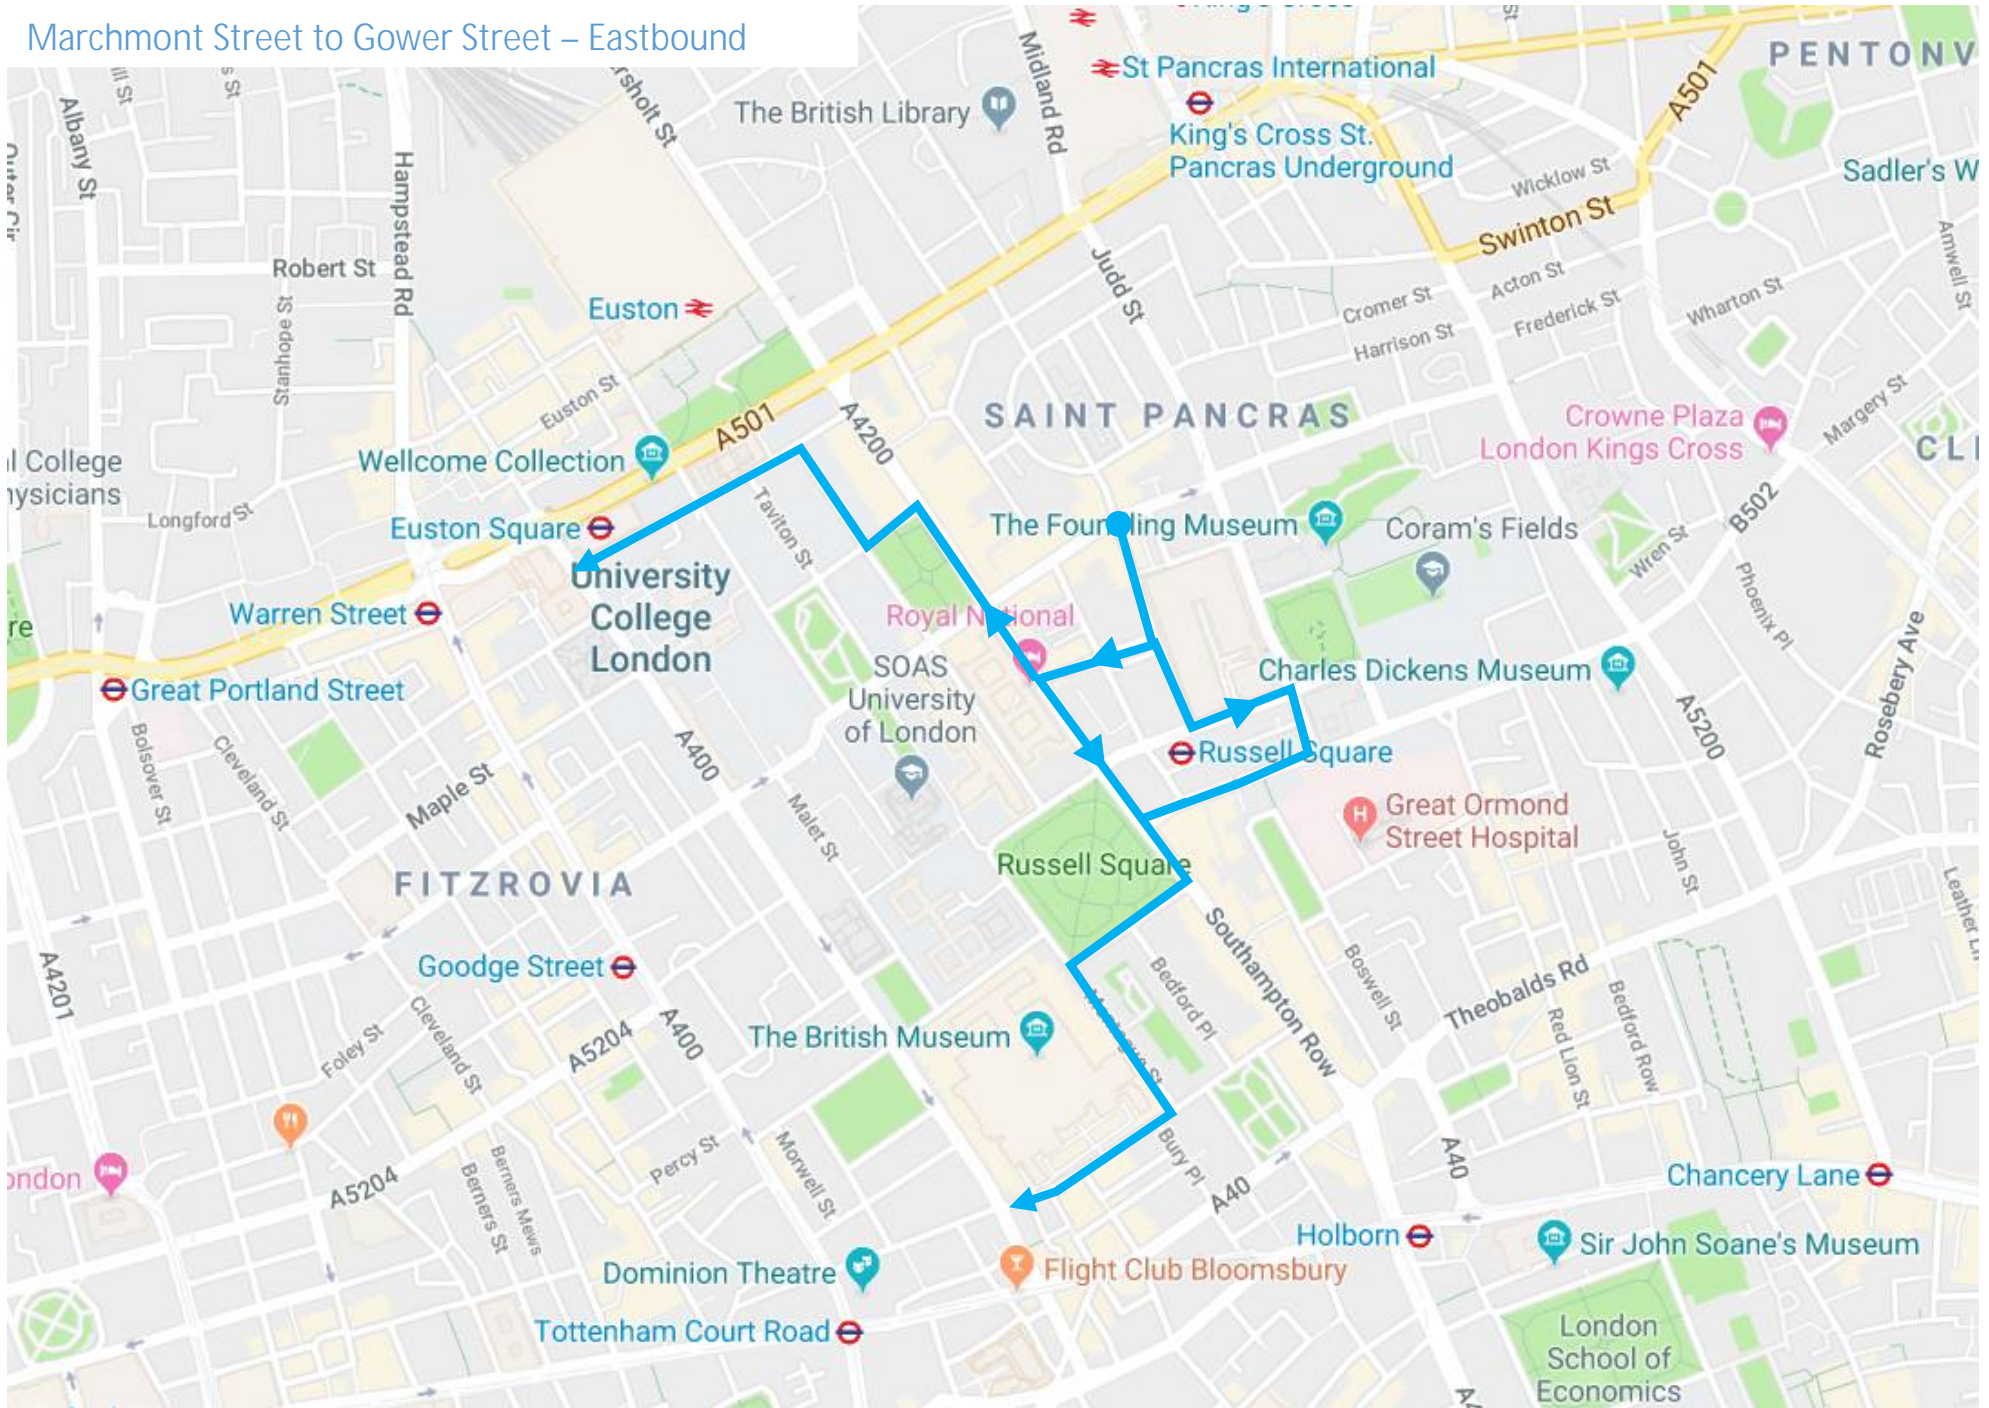

### Gray's Inn Road to UCLH - Westbound

Marchmont Street to UCLH – Eastbound

### Marchmont Street to UCLH – Westbound

### Marchmont Street to Gower Street – Eastbound

### Marchmont Street to Gower Street – Westbound

Tottenham Court Road to Tavistock Hotel – Eastbound  
[8am – 7pm]

Tottenham Court Road to Tavistock Hotel - Westbound  
[8am – 7pm]