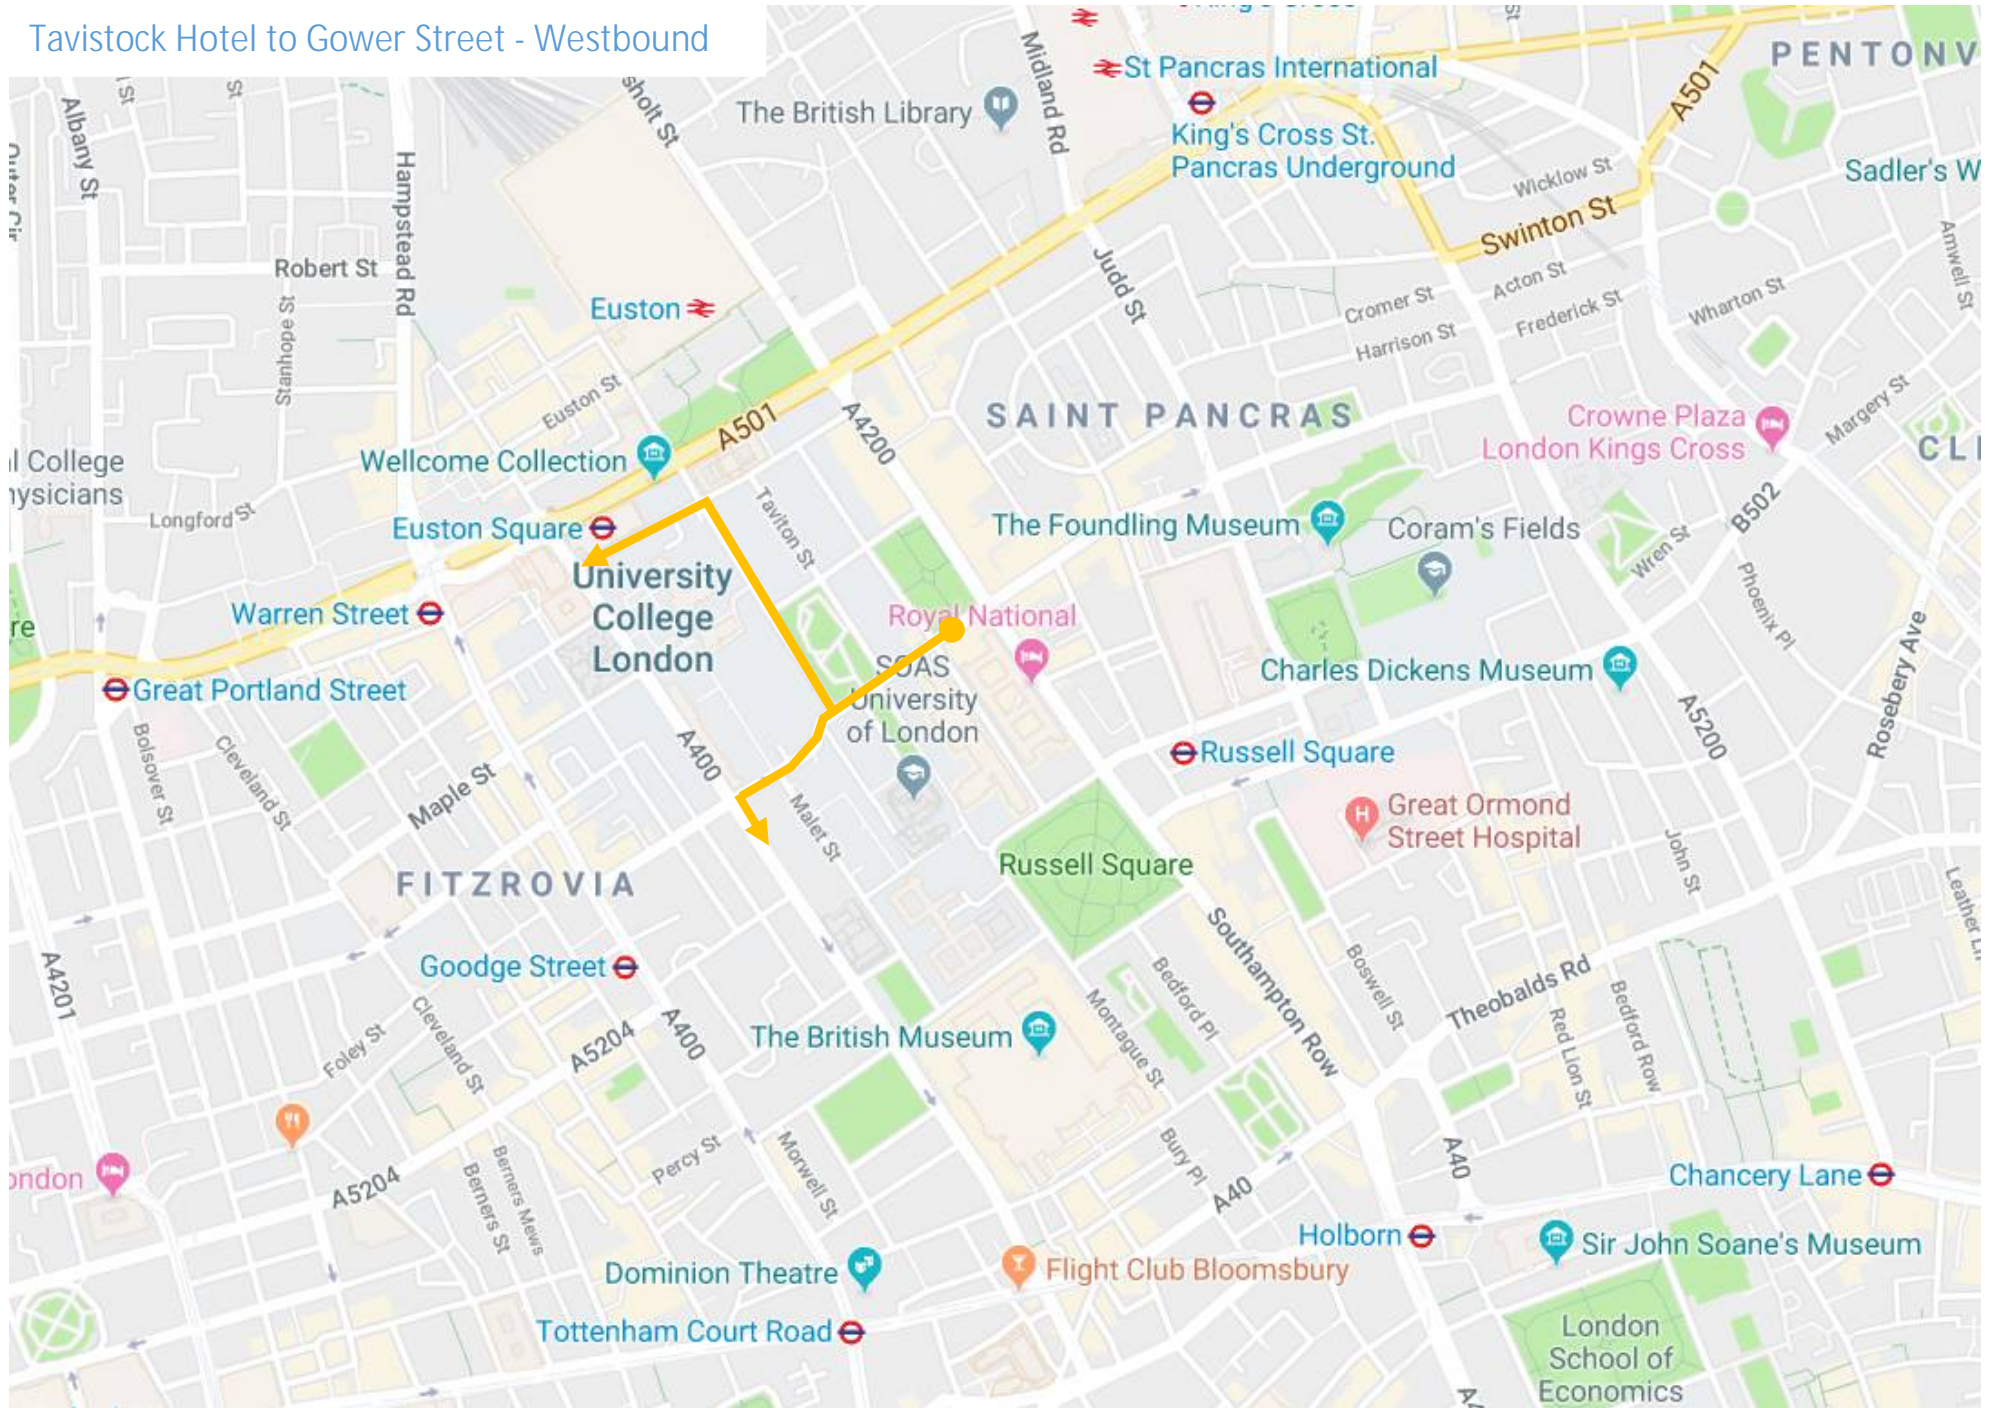

### UCLH to High Holborn - Eastbound

UCLH to High Holborn - Westbound

UCLH to Marchmont Street - Eastbound

Tavistock Hotel to Gower Street - Eastbound

Tavistock Hotel to Gower Street - Westbound

Tavistock Hotel to Euston Road - Eastbound

Tavistock Hotel to Euston Road - Westbound

Marchmont Street to Euston Road - Eastbound

Marchmont Street to Euston Road - Westbound

Tavistock Hotel to Gray's Inn Road - Eastbound

Tavistock Hotel to Gray's Inn Road - Westbound

Marchmont Street to Gray's Inn Road – Eastbound/Westbound

Tavistock Hotel to High Holborn - Eastbound

### Great Ormond Street Hospital to Gower Street - Eastbound & Westbound