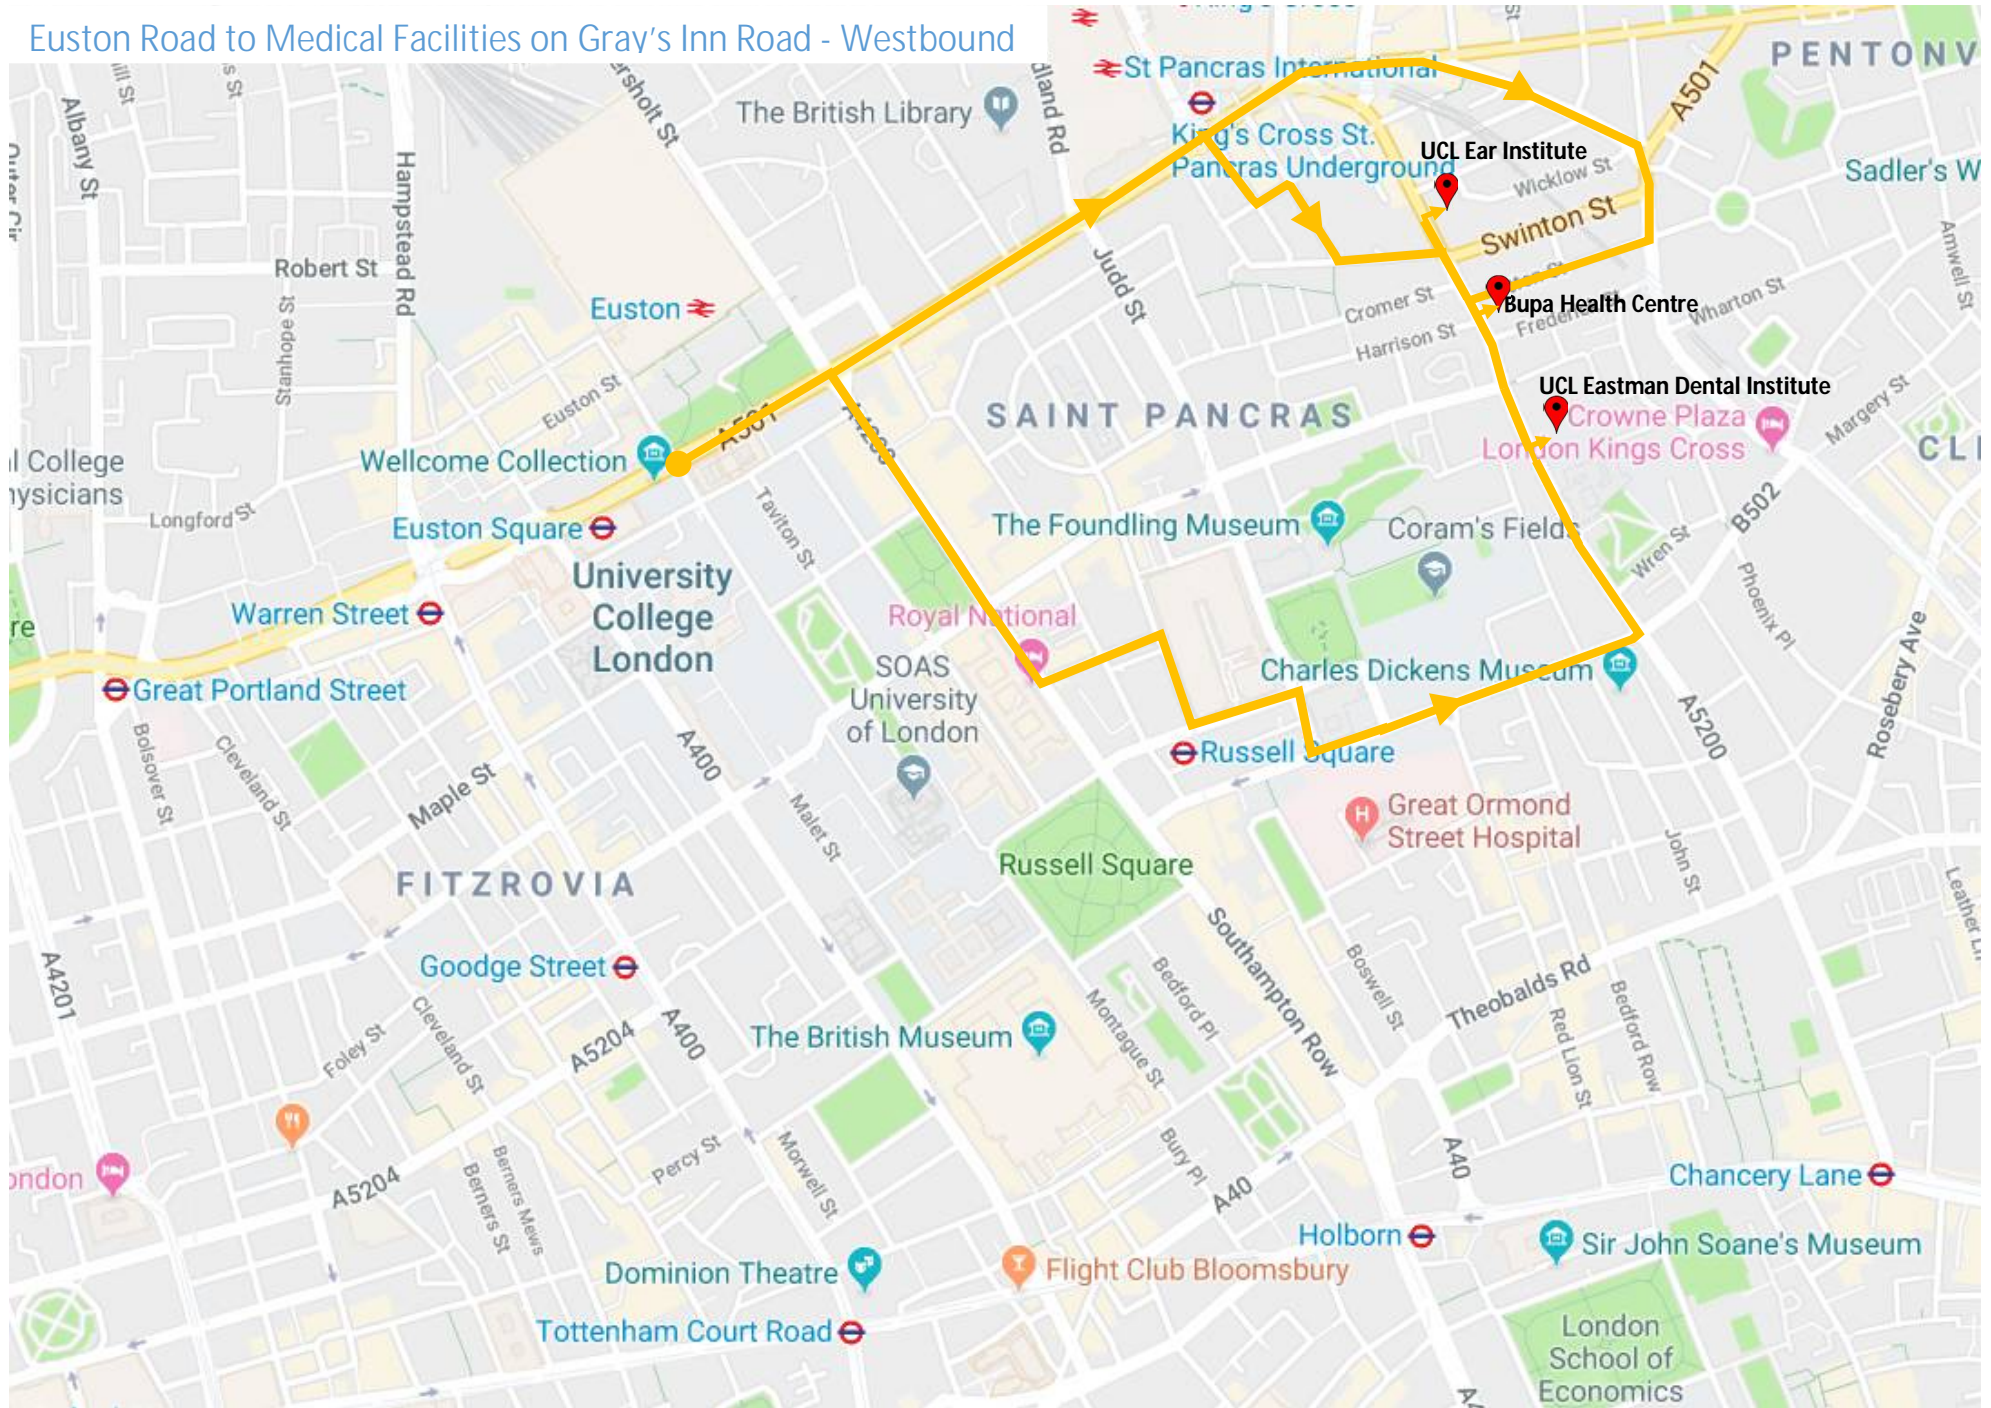

Euston Road to Medical Facilities on Gray's Inn Road - Westbound