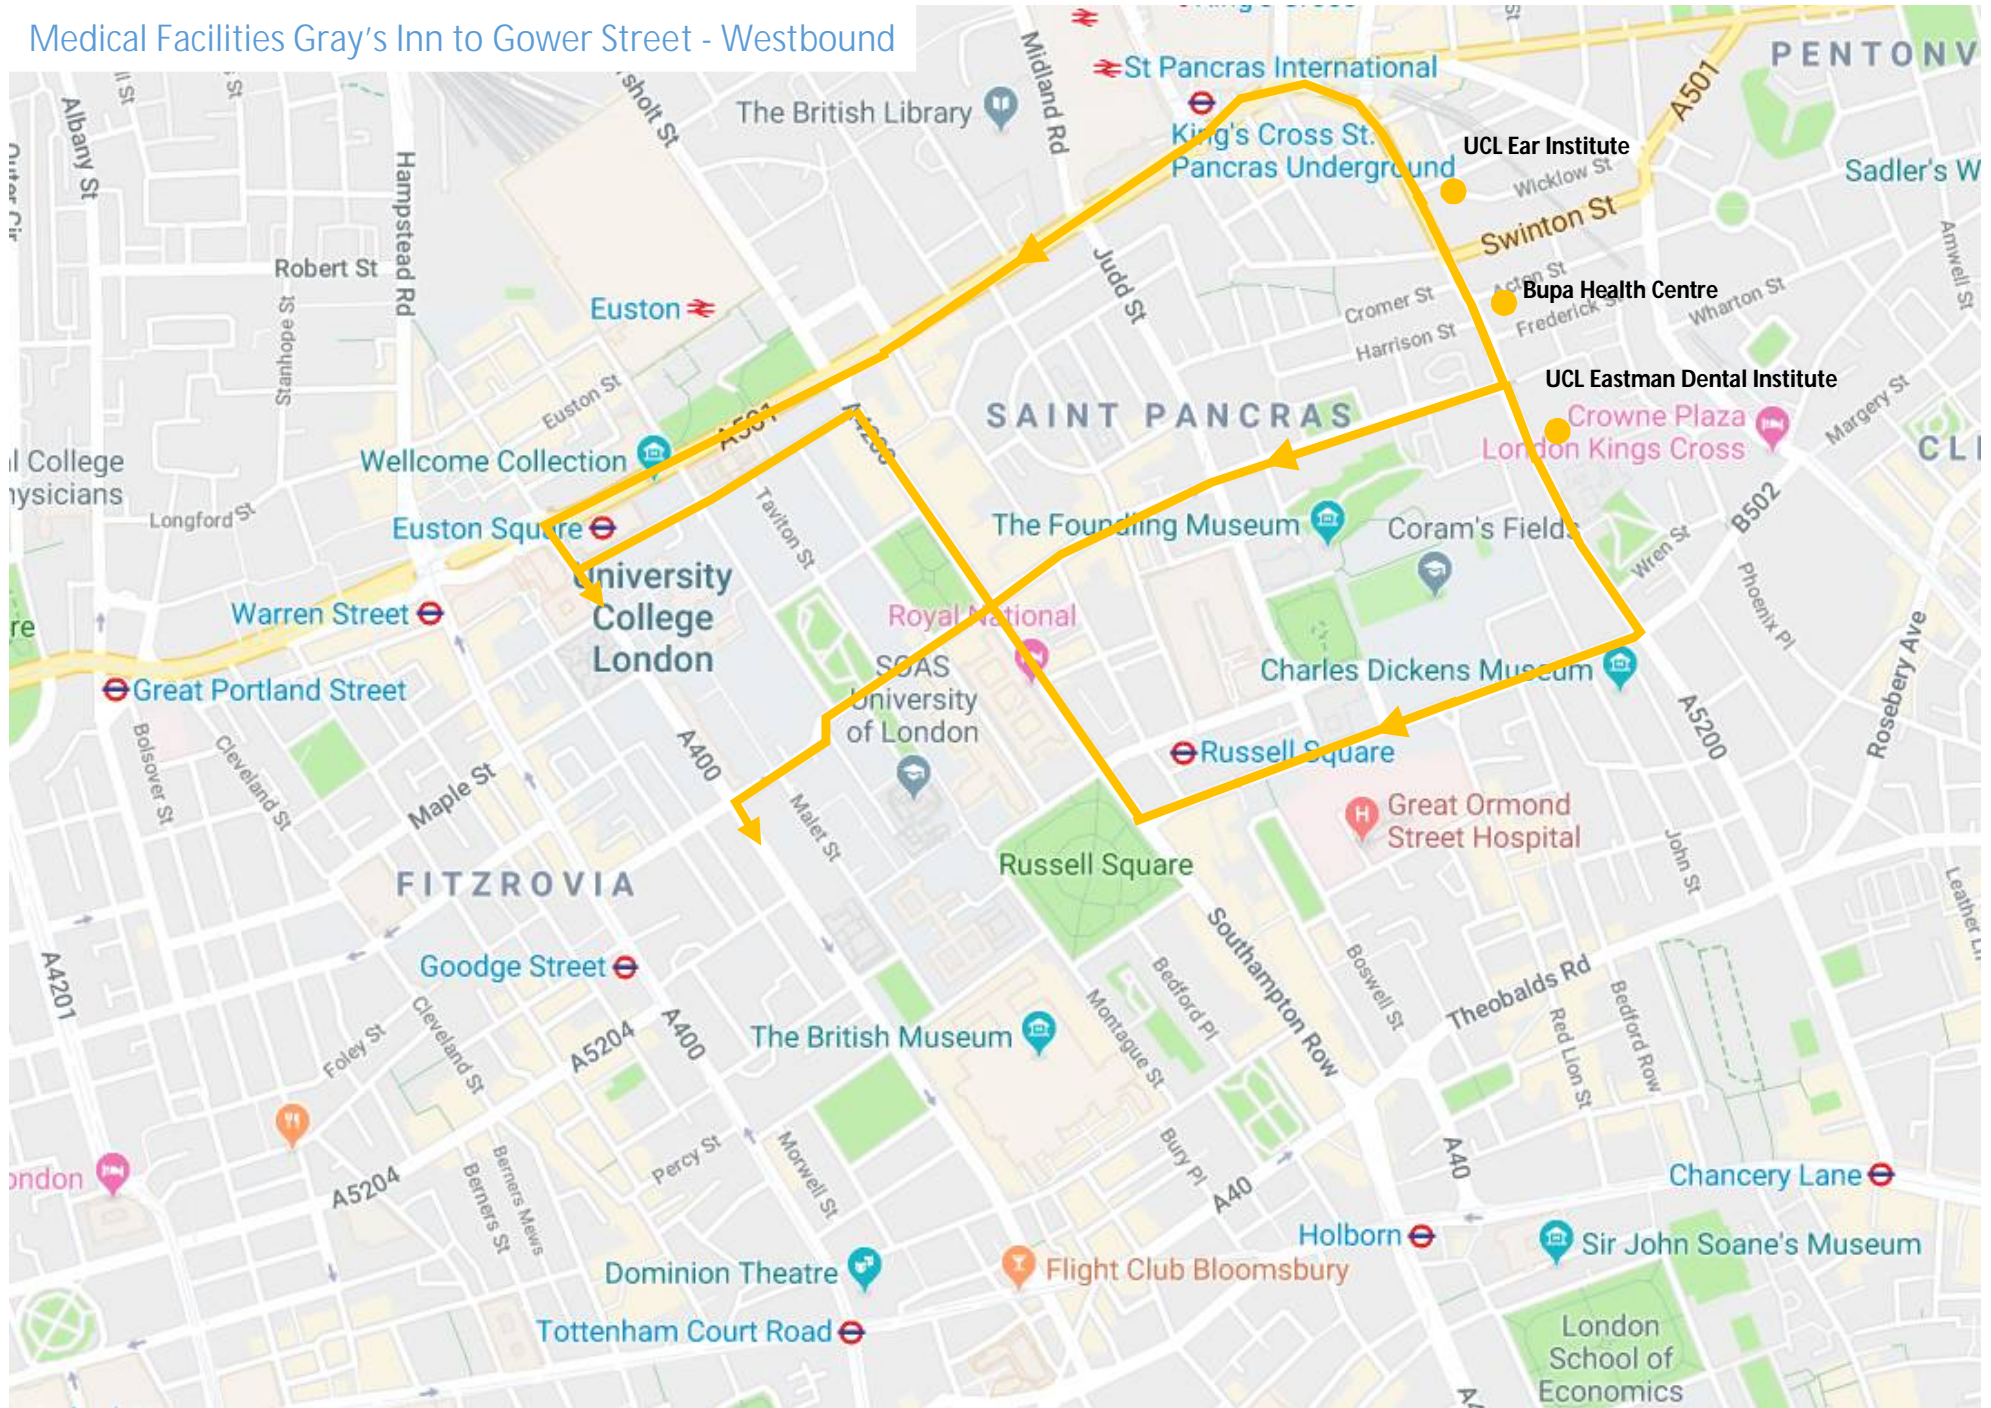

Medical Facilities Gray's Inn to Gower Street - Westbound