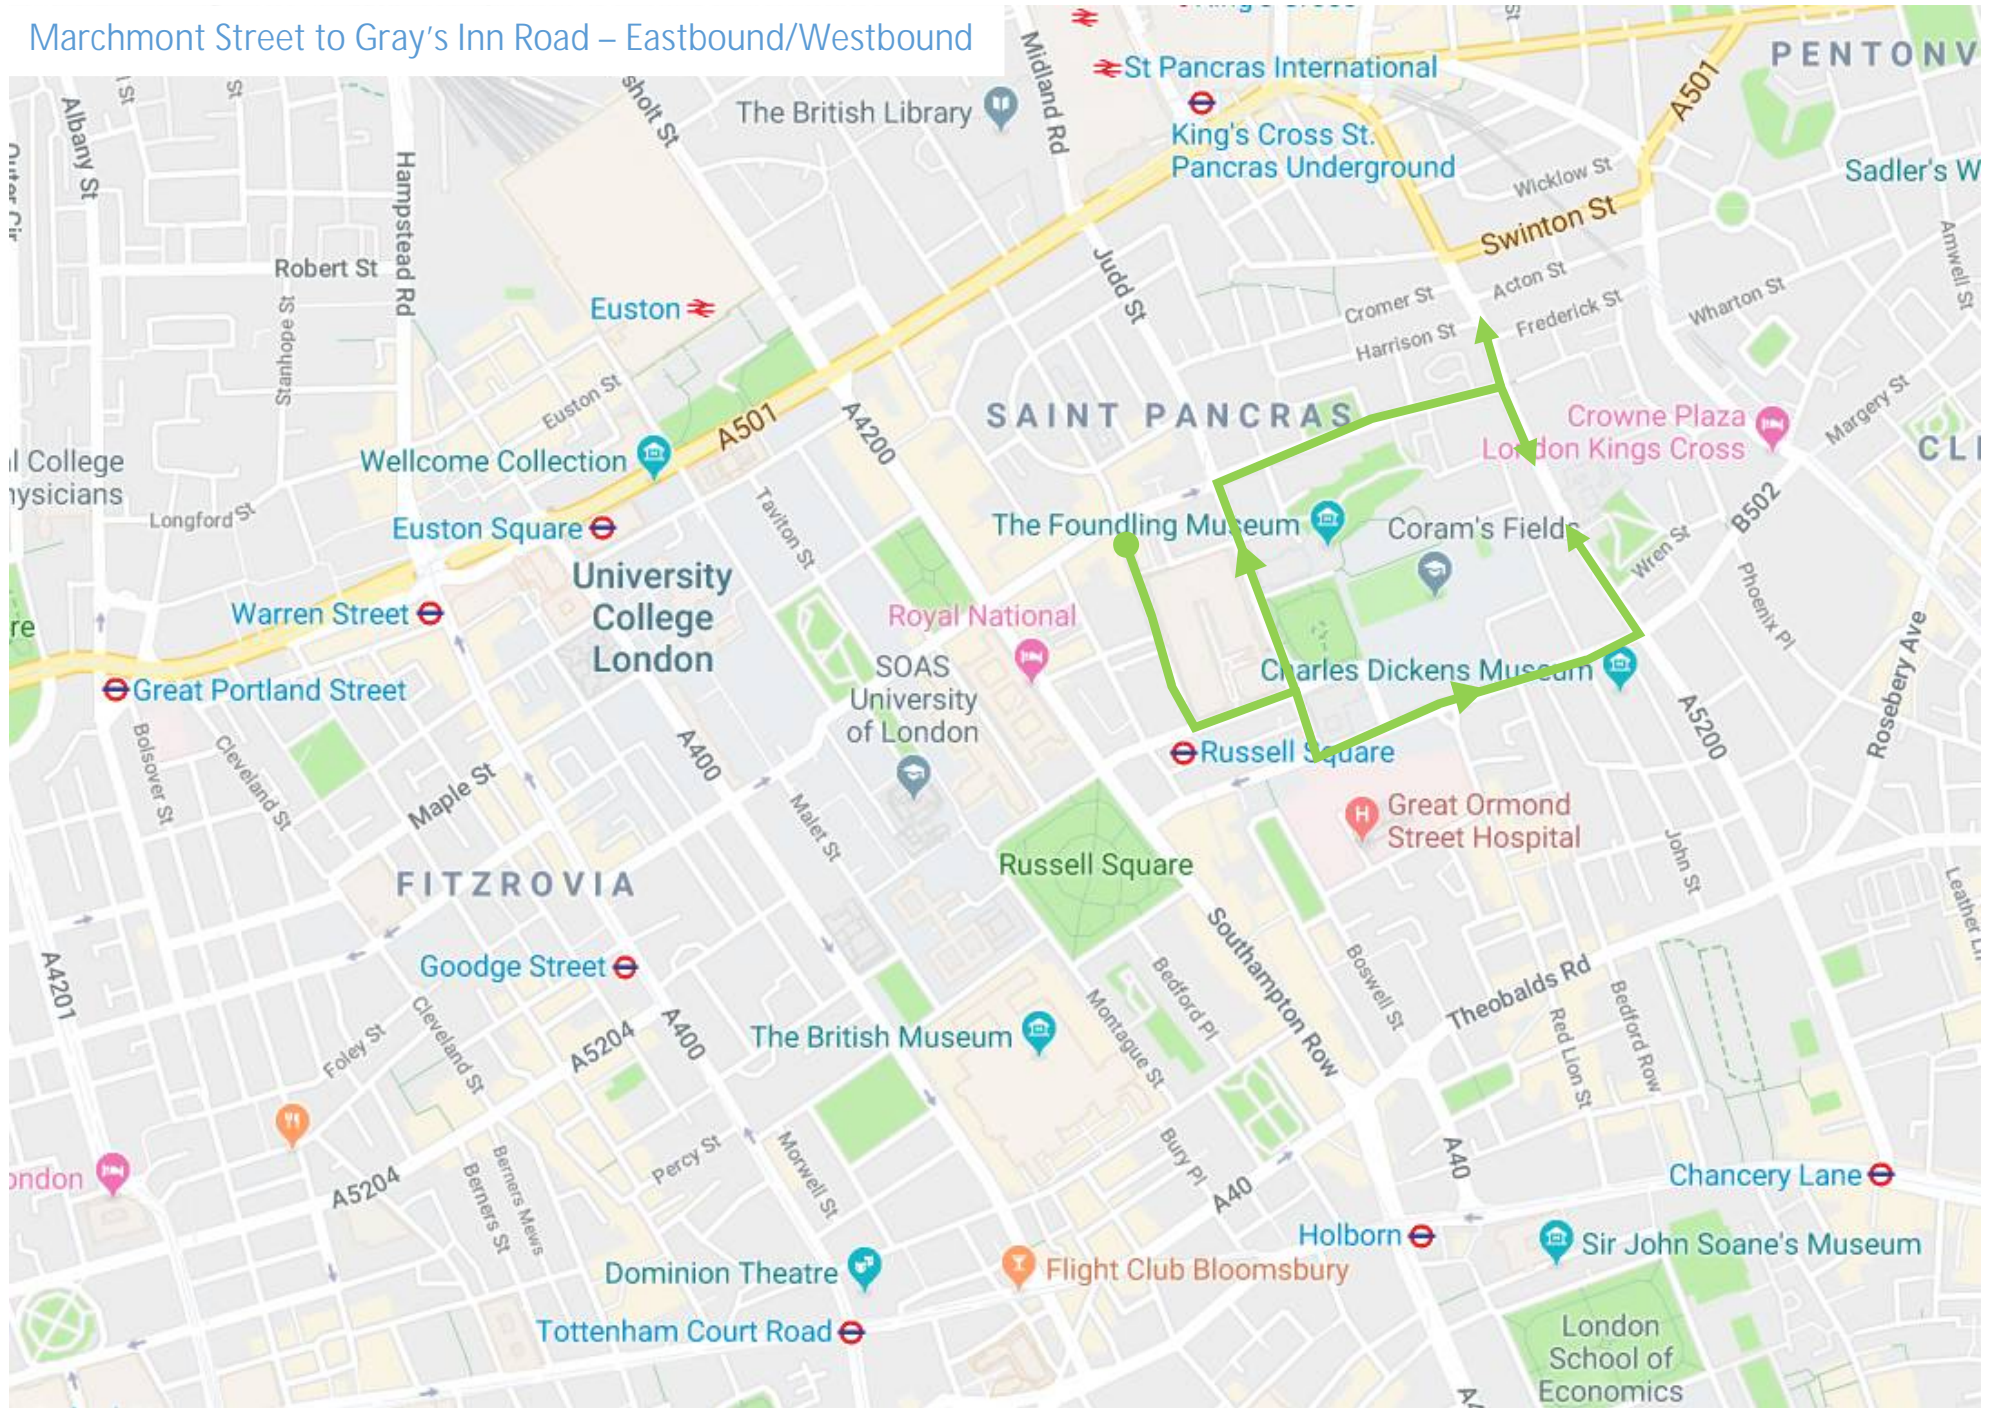

### UCLH to High Holborn - Eastbound

UCLH to High Holborn - Westbound

UCLH to Marchmont Street - Eastbound

Tavistock Hotel to Gower Street - Eastbound

Tavistock Hotel to Gower Street - Westbound

Tavistock Hotel to Euston Road - Eastbound

Tavistock Hotel to Euston Road - Westbound

Marchmont Street to Euston Road - Eastbound

Marchmont Street to Euston Road - Westbound

Tavistock Hotel to Gray's Inn Road - Eastbound

Tavistock Hotel to Gray's Inn Road - Westbound

Marchmont Street to Gray's Inn Road – Eastbound/Westbound

Tavistock Hotel to High Holborn - Eastbound

### Great Ormond Street Hospital to Gower Street - Eastbound & Westbound