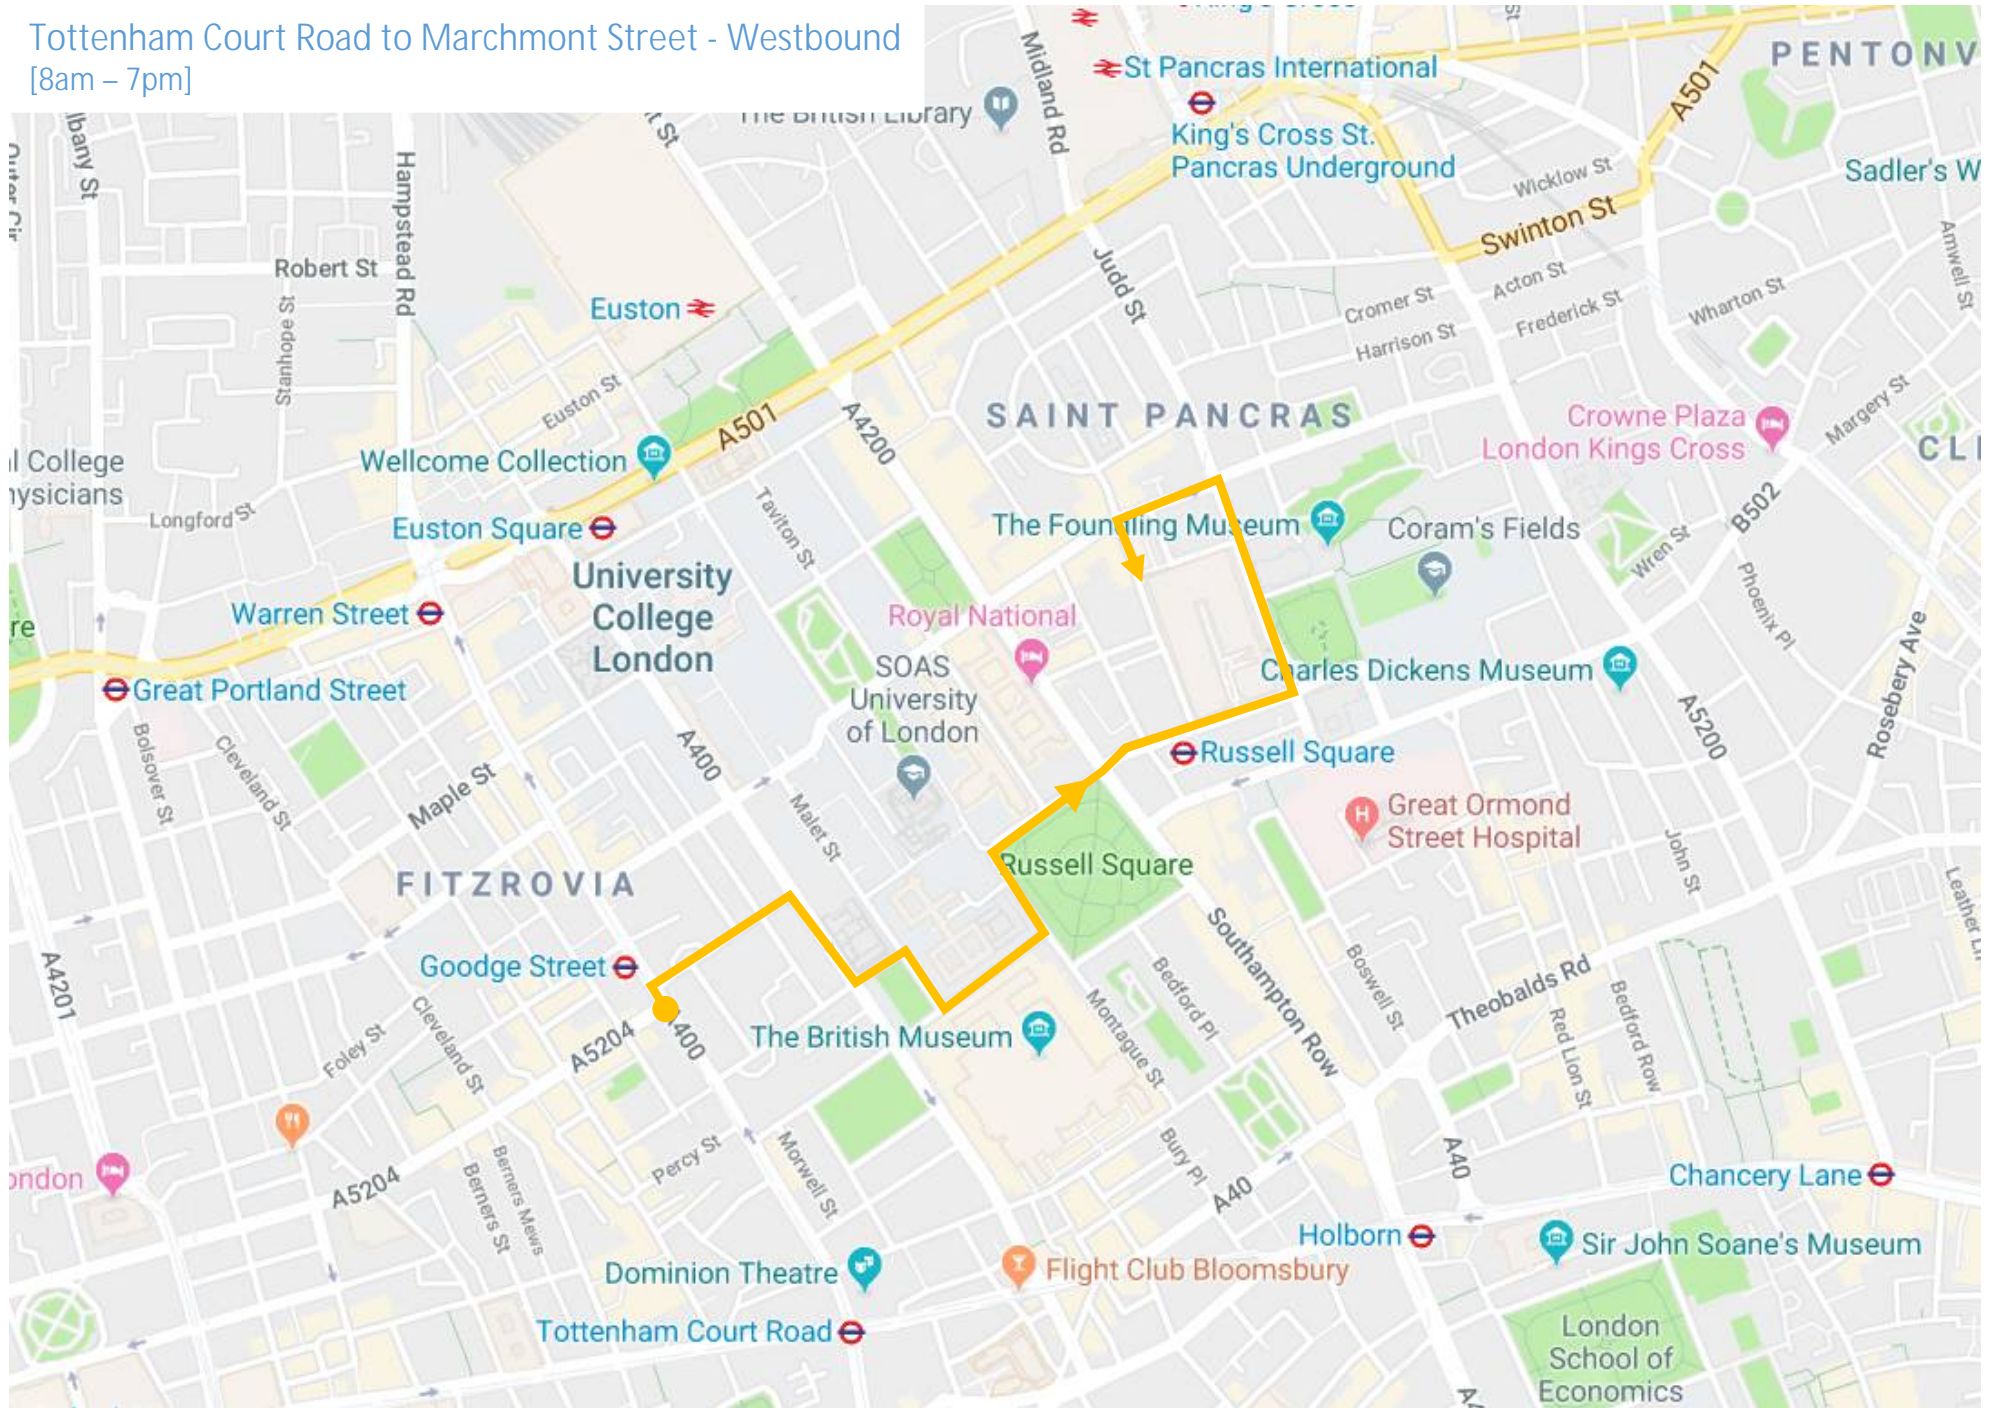

UCLH to Great Ormond Street Hospital - Eastbound & Westbound ..... 86

Tavistock Hotel to Euston Station - Eastbound ..... 87

Tavistock Hotel to Euston Station - Westbound..... 88

Euston Station to Tavistock Hotel - Eastbound ..... 89

Euston Station to Tavistock Hotel - Westbound..... 90

Tottenham Court Road to Marchmont Street - Eastbound  
[8am – 7pm]

### Tottenham Court Road to Marchmont Street - Westbound [8am – 7pm]

### Gray's Inn Road to Euston Station - Eastbound